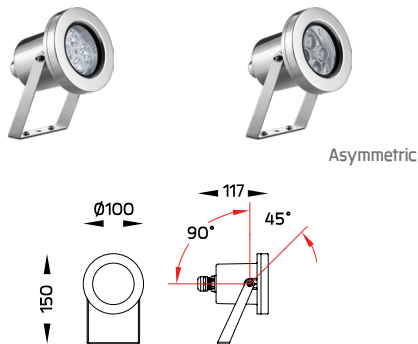

ACQUA/1 **NEW!** Ground Mount CV