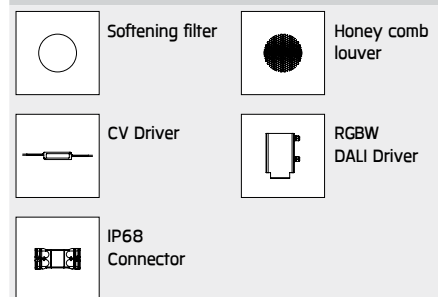

Beam Options

Color Temperature

2700K/ 3000K/ 4000K/ RGBW

Controller

N/A

Accessories

SIRIUS a brand new linear light family features various mounting application types including in-ground walk over, wall mounted, ceiling mounted, suspension and even permanently submersion stage. SIRIUS utilized the latest LED technology from world renowned manufactures with the choices of multiple light distributions. It offered narrow beam, medium beam, wide beam, asymmetric wall washer, wash glazing, bi-symmetric and much more. Thanks to a screw-less, clear and clean-cut design SIRIUS can be installed in most application where a decent architectural expression is required. Diversity types of connecting accessory is available for this linear light family.

Specification

- Designed, Manufactured and Tested according to IEC 60598.
- Pure aluminium and extruded aluminium housing. Marine grade stainless steel and clear PC tube.
- Stainless steel screws.
- Nano Ceramic surface conversion.
- Double layer coating.
- Safety glass cover.
- High performance PC lens.
- Post-cured silicone gasket.
- High quality LED module.
- Pre-wired cable from the factory.
- Installation must be carried out according to the enclosed product manual.