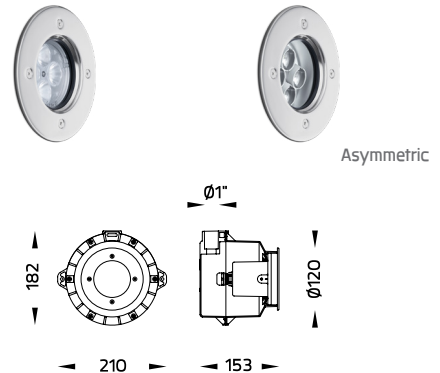

ACQUA/1 **NEW!** Wall Recess CV