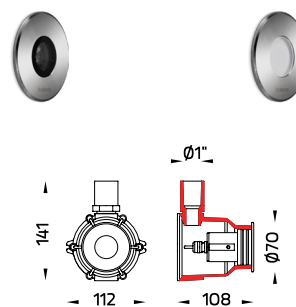

VOLGA is a family of robust marine grade stainless steel luminaires suitable for underwater and ground and well recessed mounting. It utilizes high power LED in available with different color temperatures. The high quality optical lenses offering beams from ultra-narrow to wide and asymmetric light distributions.

VOLGA is a perfect choice to illuminate swimming pools, decorative pools and fountains and narrow columns. The luminaire is supplied with pre-wired cable, anti-humidity kit and is fully sealed from the factory. The underwater version must be operated submersed in water at all time in order to prevent over-heating of the luminaire. VOLGA inground and wall recessed is suitable for in air operation. The marine grade 316 stainless steel body guarantees corrosion free appearance throughout the lifetime.

We highly recommend that the luminaire lay out should be considered during specifying and planning processes. Installation work must be carried out under national safety regulations.

Specification

- Designed, Manufactured and Tested according to IEC 60598.
- Marine grade 316 stainless steel body and screws.
- GFR polymer recess housing.
- Safety glass cover.
- Post-cured silicone gasket.
- High quality LED module.
- Remote driver – constant current or constant voltage (available separately).
- Pre-wired cable from the factory.
- Installation must be carried out according to the enclosed product manual.
- To avoid over-heating, this luminaire must be used underwater only.

VOLGA/1 – CC Ground Mount / VOLGA/1 – CV Ground Mount NEW!

VOLGA/1 – CC Wall Recess Underwater / VOLGA/1 – CV Wall Recess Underwater NEW!

VOLGA

UNDERWATER SPOTLIGHT