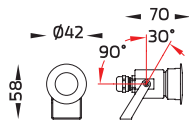

Specification

- Designed, Manufactured and Tested according to IEC 60598
- Marine grade 316 stainless steel body and screws.
- GFR polymer recess housing.
- Safety glass cover.
- Post-cured silicone gasket.
- High quality LED module.
- Remote driver – constant current / constant voltage.
- Pre-wired cable from the factory.
- Installation must be carried out according to the enclosed product manual.
- For ground recess application, the water drainage system must be tested to ensure that it is working sufficiency and efficiency.

ATOM CC Spotlight /
ATOM CV Spotlight

ATOM CC Wall Recess Underwater /
ATOM CV Wall Recess Underwater