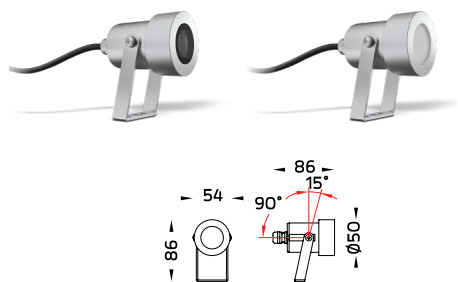

Specification

- Designed, Manufactured and Tested according to IEC 60598.
- Marine grade 316 stainless steel body and screws.
- GFR polymer recess housing.
- Safety glass cover.
- Post-cured silicone gasket.
- High quality LED module.
- Remote driver – constant current or constant voltage (available separately).
- Pre-wired cable from the factory.
- Installation must be carried out according to the enclosed product manual.
- To avoid over-heating, this luminaire must be used underwater only.

VOLGA/1 – CC Ground Mount / VOLGA/1 – CV Ground Mount NEW!

VOLGA/1 – CC Wall Recess Underwater / VOLGA/1 – CV Wall Recess Underwater NEW!