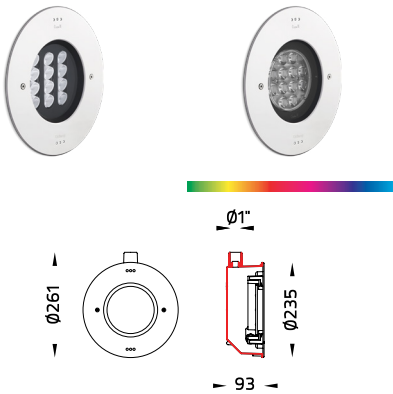

VAREE Wall Recess