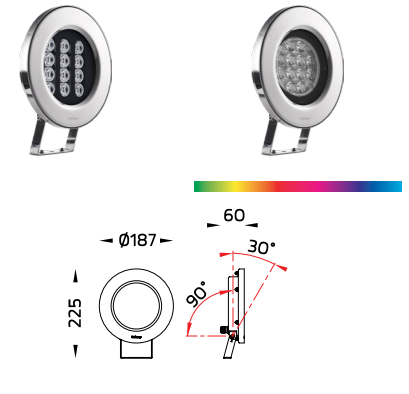

VAREE Spotlight