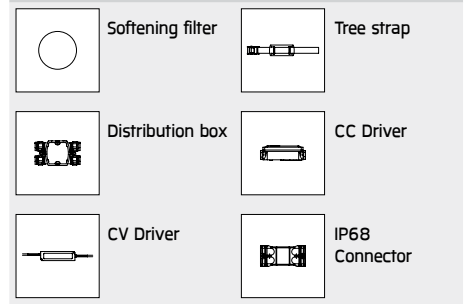

Accessories