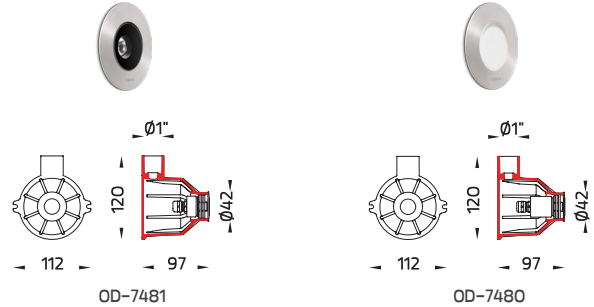

ATOM is a ground recess indicator light and is also suitable for underwater light application. ATOM has been designed and manufactured at highest attribute. Utilizing CNC lathed stainless steel body presented exceptional aesthetic as well as sleek tough feeling. LED chips and lenses are from world renowned manufacturers. GFR polymer recess kit allows it to be installed in most extreme environment. Ensuring integrity of manufacture ATOM is supplied with a factory fitted pre-wired cable for ease of installation. The Anti-Humidity kit eliminate condensation inside the housing and prolong the life time of the luminaire. An optional IP68 connectors is recommended as an accessory for trouble free installation.

Specification

- Designed, Manufactured and Tested according to IEC 60598
- Marine grade 316 stainless steel body and screws.
- GFR polymer recess housing.
- Safety glass cover.
- Post-cured silicone gasket.
- High quality LED module.
- Remote driver – constant current / constant voltage.
- Pre-wired cable from the factory.
- Installation must be carried out according to the enclosed product manual.
- For ground recess application, the water drainage system must be tested to ensure that it is working sufficiency and efficiency.

ATOM CC Spotlight /
ATOM CV Spotlight

ATOM CC Wall Recess Underwater /
ATOM CV Wall Recess Underwater

ATOM

SPOTLIGHT / UNDERWATER SPOTLIGHT

ATOM – CC Spotlight / 5980

ATOM – CV Spotlight / 5981

ATOM – CC Wall Recess Underwater / 7481

ATOM – CV Wall Recess Underwater / 7480

Luminaire Performance

8 – 310 lm
2.1 – 3.3 W
3 – 93 lm/W

Beam Options

Color Temperature

2700K/ 3000K/ 4000K/ Red/ Green/ Blue

Controller

N/A

Accessories