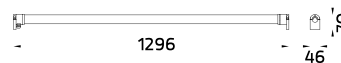

SIRIUS a brand new linear light family features various mounting application types including in-ground walk over, wall mounted, ceiling mounted, suspension and even permanently submersion stage. SIRIUS utilized the latest LED technology from world renowned manufactures with the choices of multiple light distributions. It offered narrow beam, medium beam, wide beam, asymmetric wall washer, wash glazing, bi-symmetric and much more. Thanks to a screw-less, clear and clean-cut design SIRIUS can be installed in most application where a decent architectural expression is required. Diversity types of connecting accessory is available for this linear light family.

Specification

- Designed, Manufactured and Tested according to IEC 60598.
- Pure aluminium and extruded aluminium housing. Marine grade stainless steel and clear PC tube.
- Stainless steel screws.
- Nano Ceramic surface conversion.
- Double layer coating.
- Safety glass cover.
- High performance PC lens.
- Post-cured silicone gasket.
- High quality LED module.
- Pre-wired cable from the factory.
- Installation must be carried out according to the enclosed product manual.

SIRIUS 300
Underwater

SIRIUS 600
Underwater

SIRIUS 1200
Underwater

SIRIUS – Underwater

UNDERWATER SPOTLIGHT

SIRIUS 300 – Underwater / 7422

SIRIUS 600 – Underwater / 7420

SIRIUS 1200 – Underwater / 7421

Luminaire Performance

760 – 2670 lm

7.1 – 29 W

83 – 125 lm/W

Beam Options

Color Temperature

2700K/ 3000K/ 4000K

Controller

N/A

Accessories