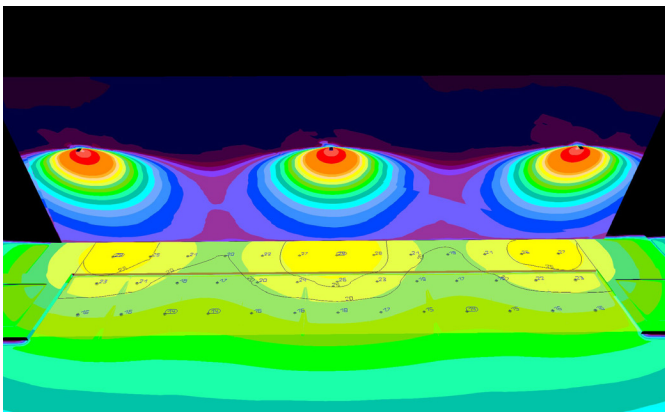

NEOS

NEW
Release

www.unilamp.co.th/en/p/neos

- SURFACE WASHER & FLOOD LIGHT
 - AREA LIGHT
-

NEOS is a small sized high performing area light. Outstanding optical efficacy, high ambient temperature rating and a wide range of mounting accessory makes **NEOS** a highly competitive product. The smooth curved design eliminates accumulation of water and dust. The unobtrusive slim design is a great match for commercial and residential lighting tasks. The area light can be either equipped with a photocell, DALI-2 control or basic on-off control gear.

NEOS can be equipped with mounting accessories for pole integrated mounting, pole bracket, wall and wall corner. The pole bracket is suitable for Pole diameters up to 105 mm.

Specification

- Designed, Manufactured and tested according to IEC 60598.
- High-pressure Die Cast Aluminium body.
- Stainless steel screws.
- Nano Ceramic surface conversion.
- Double layer coating.
- Safety glass cover.
- Post-cured silicone gasket.
- High quality LED module and driver.
- Pre-wired cable from the factory.
- Installation must be carried out according to the enclosed product manual.

Illumination level : 20 lux Ave.

• MODULAR SOLUTIONS

NEOS Flood Light

For Pole Mount Adaptor Configuration

- Pole Mount Adaptor
 - Pole mount adaptor for square pole.
 - Pole mount adaptor for pole dia 60 mm. / dia 76 mm. / dia 102-105 mm.