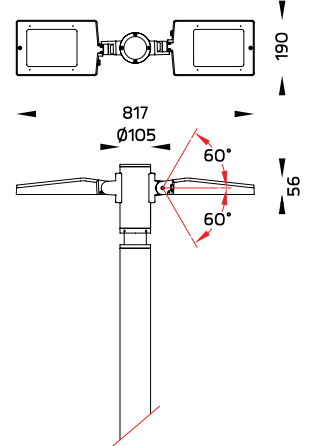

NEOS
Flood Light without base

NEOS
Area Light / Single Sided

NEW!

NEOS
Area Light / Double Sided

NEW!

NEW!