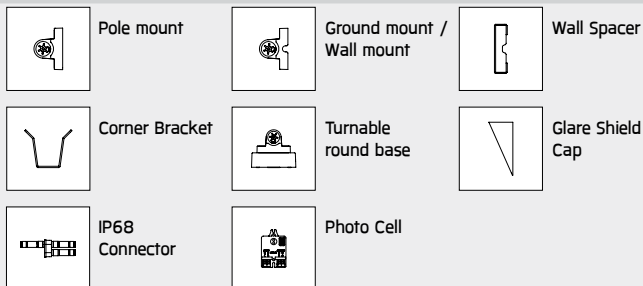

Accessories