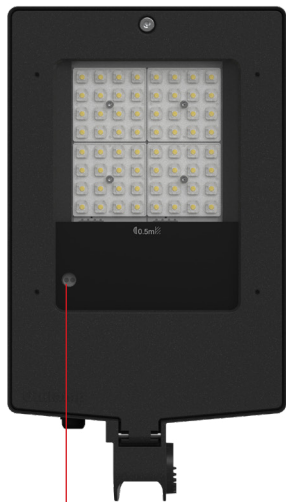

NEOS can be equipped with mounting accessories for pole integrated mounting, pole bracket, wall and wall corner. The pole bracket is suitable for Pole diameters up to 105 mm.

Specification

- Designed, Manufactured and tested according to IEC 60598.
- High-pressure Die Cast Aluminium body.
- Stainless steel screws.
- Nano Ceramic surface conversion.
- Double layer coating.
- Safety glass cover.
- Post-cured silicone gasket.
- High quality LED module and driver.
- Pre-wired cable from the factory.
- Installation must be carried out according to the enclosed product manual.

Illumination level : 20 lux Ave.

• MODULAR SOLUTIONS

NEOS Flood Light

For Pole Mount Adaptor Configuration

- Pole Mount Adaptor
 - Pole mount adaptor for square pole.
 - Pole mount adaptor for pole dia 60 mm. / dia 76 mm. / dia 102-105 mm.

NEOS Flood Light

For Ground Mount / Wall Mount Configuration

- Ground Mount / Wall Mount Adaptor

- Turnable Round Base for Ground mount / Wall mount

- Pole Mount Adaptor
 - Pole mount adaptor for square pole.

- Corner Bracket.

- Pole Mount Adaptor
 - Pole mount adaptor for square pole.

- Wall Spacer

- Photo Cell for NEOS Flood Light / NEOS Area Light
**Pre-assembly from factory*

- Glare Shield Cap for NEOS Flood Light / NEOS Area Light