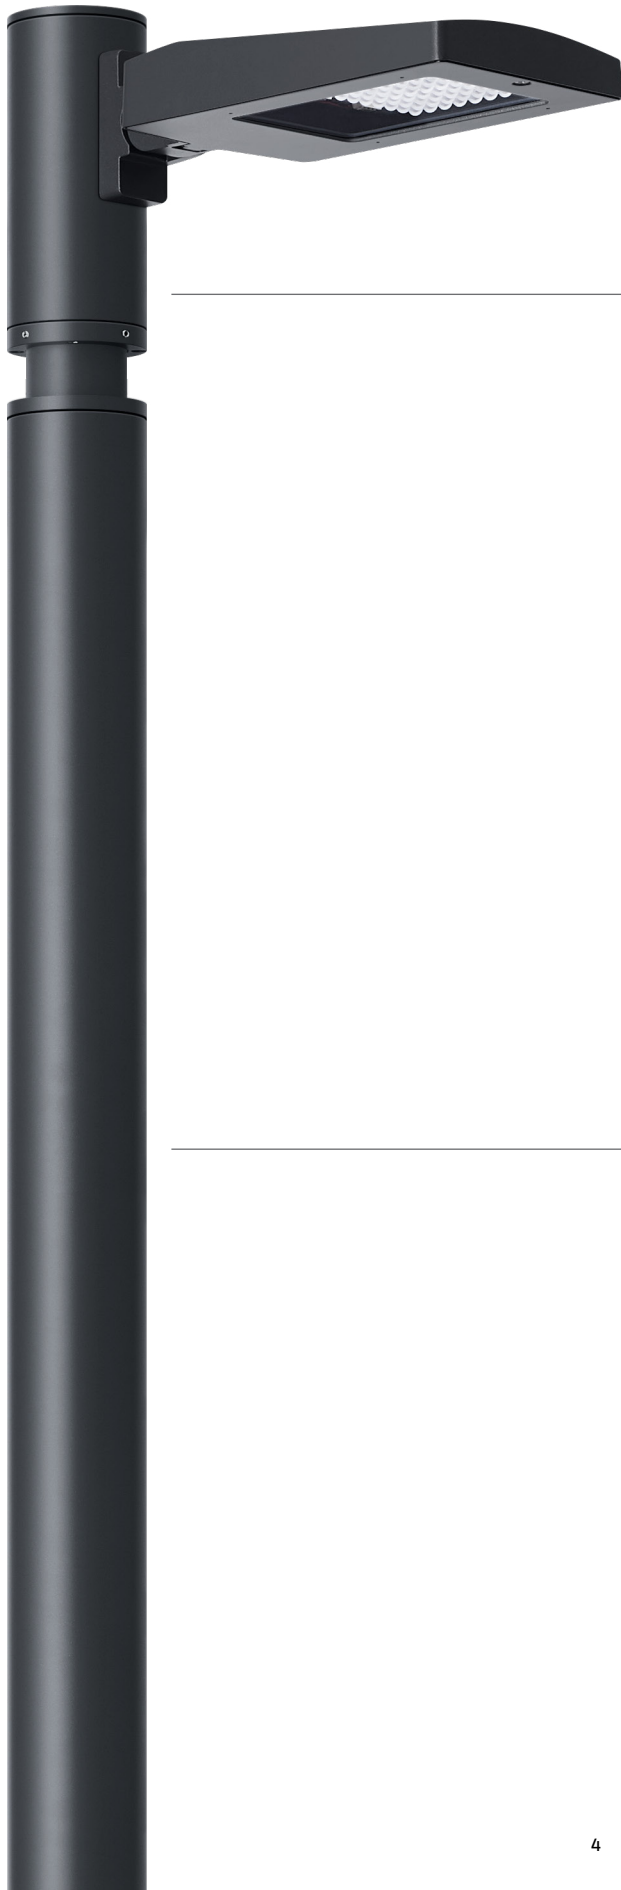

• MODULAR SOLUTIONS