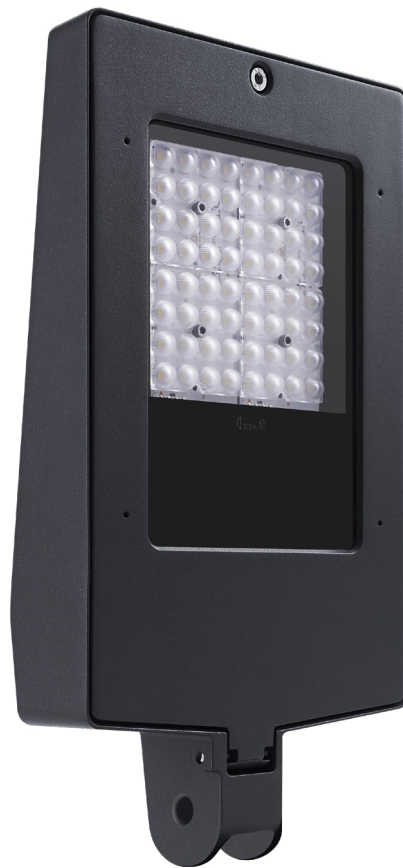

NEOS

NEW
Release

www.unilamp.co.th/en/p/neos

- SURFACE WASHER & FLOOD LIGHT
 - AREA LIGHT
-

NEOS is a small sized high performing area light. Outstanding optical efficacy, high ambient temperature rating and a wide range of mounting accessory makes **NEOS** a highly competitive product. The smooth curved design eliminates accumulation of water and dust. The unobtrusive slim design is a great match for commercial and residential lighting tasks. The area light can be either equipped with a photocell, DALI-2 control or basic on-off control gear.

NEOS can be equipped with mounting accessories for pole integrated mounting, pole bracket, wall and wall corner. The pole bracket is suitable for Pole diameters up to 105 mm.

Specification

- Designed, Manufactured and tested according to IEC 60598.
- High-pressure Die Cast Aluminium body.
- Stainless steel screws.
- Nano Ceramic surface conversion.
- Double layer coating.
- Safety glass cover.
- Post-cured silicone gasket.
- High quality LED module and driver.
- Pre-wired cable from the factory.
- Installation must be carried out according to the enclosed product manual.

Illumination level : 20 lux Ave.

• MODULAR SOLUTIONS

NEOS Flood Light

For Pole Mount Adaptor Configuration

- Pole Mount Adaptor
 - Pole mount adaptor for square pole.
 - Pole mount adaptor for pole dia 60 mm. / dia 76 mm. / dia 102-105 mm.

NEOS Flood Light

For Ground Mount / Wall Mount Configuration

- Ground Mount / Wall Mount Adaptor

- Turnable Round Base for Ground mount / Wall mount

- Pole Mount Adaptor
 - Pole mount adaptor for square pole.