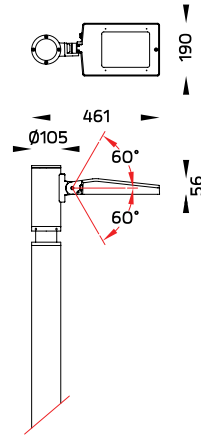

• MODULAR SOLUTIONS

NEOS Area Light

- NEOS Area Light
Single Sided
(for Spigot Size Ø76 mm.)

- NEOS Area Light
Double Sided
(for Spigot Size Ø76 mm.)

- Pole
 - Aluminium Pole.
 - Galvanized Steel Pole.

• MODULAR SOLUTIONS

				
Accessory		NEOS – Flood Light without base	NEOS – Area Light / Single Sided	NEOS – Area Light / Double Sided
 Photo Cell – Control one luminaire. [Pre-assembly from factory].		●	●	●
 Glare Shield Cap.		●	●	●
 Pole mount adaptor for square pole.		●	–	–
 Pole mount adaptor for pole dia 60 mm.		●	–	–
 Pole mount adaptor for pole dia 76 mm.		●	–	–
 Pole mount adaptor for pole dia 102-105 mm.		●	–	–
 Ground mount base or Wall mount base.		●	–	–
 Turnable round base for Ground mount or Wall mount.		●	–	–
 Wall Spacer.		●	–	–
 Corner Bracket.		●	–	–
 Aluminium Pole Diameter 105 mm. Height 3000 mm. / 3500 mm. / 4000 mm. with Spigot Size 76 mm.		–	●	●
 Steel Pole Diameter 114 mm. Height 6000mm. / Steel Pole Diameter 140&114 mm. Height 7000 mm. / 8000 mm. with Spigot Size 76 mm.		–	●	●

NEOS
Flood Light without base

NEOS
Area Light / Single Sided

NEW!

NEOS
Area Light / Double Sided

NEW!

NEW!

NEOS

SURFACE WASHER & FLOOD LIGHT