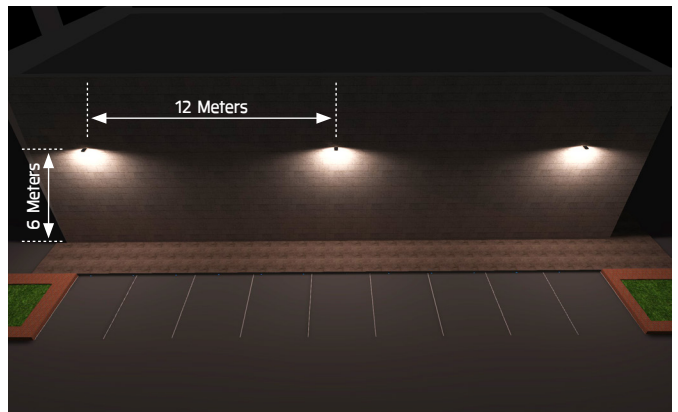

NEOS can be equipped with mounting accessories for pole integrated mounting, pole bracket, wall and wall corner. The pole bracket is suitable for Pole diameters up to 105 mm.

Specification

- Designed, Manufactured and tested according to IEC 60598.
- High-pressure Die Cast Aluminium body.
- Stainless steel screws.
- Nano Ceramic surface conversion.
- Double layer coating.
- Safety glass cover.
- Post-cured silicone gasket.
- High quality LED module and driver.
- Pre-wired cable from the factory.
- Installation must be carried out according to the enclosed product manual.

Illumination level : 20 lux Ave.

• MODULAR SOLUTIONS

NEOS Flood Light

For Pole Mount Adaptor Configuration

- Pole Mount Adaptor
 - Pole mount adaptor for square pole.
 - Pole mount adaptor for pole dia 60 mm. / dia 76 mm. / dia 102-105 mm.

NEOS Flood Light

For Ground Mount / Wall Mount Configuration

- Ground Mount / Wall Mount Adaptor

- Turnable Round Base for Ground mount / Wall mount

- Pole Mount Adaptor
 - Pole mount adaptor for square pole.

				
Accessory		NEOS – Flood Light without base	NEOS – Area Light / Single Sided	NEOS – Area Light / Double Sided
 Photo Cell – Control one luminaire. [Pre-assembly from factory].		●	●	●
 Glare Shield Cap.		●	●	●
 Pole mount adaptor for square pole.		●	–	–
 Pole mount adaptor for pole dia 60 mm.		●	–	–
 Pole mount adaptor for pole dia 76 mm.		●	–	–
 Pole mount adaptor for pole dia 102-105 mm.		●	–	–
 Ground mount base or Wall mount base.		●	–	–
 Turnable round base for Ground mount or Wall mount.		●	–	–
 Wall Spacer.		●	–	–
 Corner Bracket.		●	–	–
 Aluminium Pole Diameter 105 mm. Height 3000 mm. / 3500 mm. / 4000 mm. with Spigot Size 76 mm.		–	●	●
 Steel Pole Diameter 114 mm. Height 6000mm. / Steel Pole Diameter 140&114 mm. Height 7000 mm. / 8000 mm. with Spigot Size 76 mm.		–	●	●