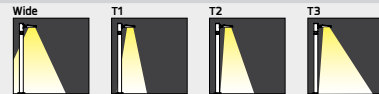

Available Color

- | | |
|------------------|--|
| Black | [replace the last 2 digits of ordering code with 01] |
| Graphite | [replace the last 2 digits of ordering code with 02] |
| Dark Grey | [replace the last 2 digits of ordering code with 03] |
| Aluminium Silver | [replace the last 2 digits of ordering code with 04] |
| White | [replace the last 2 digits of ordering code with 06] |
| Wooden Brown | [replace the last 2 digits of ordering code with 07] |

NEOS

AREA LIGHT

NEOS – Area Light / Single Sided / 7246

NEOS – Area Light / Double Sided / 7247

Luminaire Performance

3050 – 10300 lm
25 – 68 W
122 – 151 lm/W

Beam Options

Color Temperature