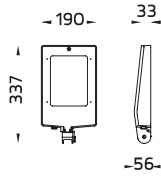

NEOS
Flood Light without base