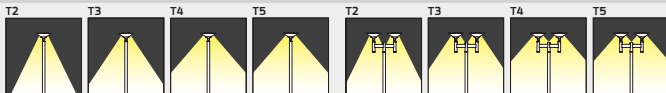

NeoPLACE Direct
Wall light

NEW!

NeoPLACE

POLE LIGHT & POLE TOP LIGHT

NeoPLACE Direct – Pole Top Light / 7760
NeoPLACE Direct – Pole Top Light / Double head / 7761

Luminaire Performance

1990 – 6440 lm
24 – 72 W
75 – 97 lm/W

Beam Options

Color Temperature

2700K / 3000K / 4000K

Controller

On-Off / 1-10V / DALI / CASAMBI

NeoPLACE

WALL MOUNT LUMINAIRES

NeoPLACE Direct – Wall light / 7660