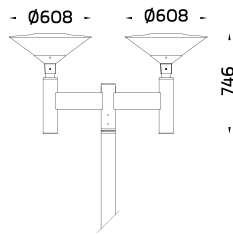

Aluminium pole

Steel pole

Anchor bolt

NeoPLACE

NeoPLACE Direct
Pole Top Light

NEW!

NeoPLACE Direct
Pole Top Light / Double head

NEW!

NeoPLACE Direct
Wall light

NEW!

NeoPLACE

POLE LIGHT & POLE TOP LIGHT

NeoPLACE Direct – Pole Top Light / 7760
NeoPLACE Direct – Pole Top Light / Double head / 7761

Luminaire Performance

1990 – 6440 lm
24 – 72 W
75 – 97 lm/W