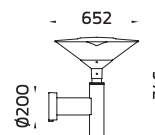

NeoPLACE
Wall light

NeoPLACE

POLE LIGHT & POLE TOP LIGHT

NeoPLACE - Pole Top Light / 7220

NeoPLACE - Pole Top Light / Double head / 7230

Luminaire Performance

1920 - 6260 lm

25 - 70 W

64 - 91 lm/W