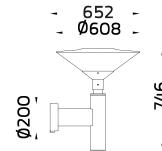

Aluminium pole

Steel pole

Anchor bolt

NeoPLACE

NeoPLACE Direct
Pole Top Light

NEW!

NeoPLACE Direct
Pole Top Light / Double head

NEW!

NeoPLACE Direct
Wall light

NEW!

NeoPLACE

POLE LIGHT & POLE TOP LIGHT

NeoPLACE Direct – Pole Top Light / 7760
NeoPLACE Direct – Pole Top Light / Double head / 7761

Luminaire Performance

1990 – 6440 lm
24 – 72 W
75 – 97 lm/W