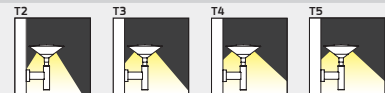

Color Temperature

2700K / 3000K / 4000K

Controller

On-Off / 1-10V / DALI / CASAMBI

Accessories

Aluminium pole

Steel pole

Anchor bolt