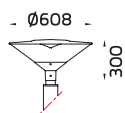

NeoPLACE

NeoPLACE
Pole Top Light