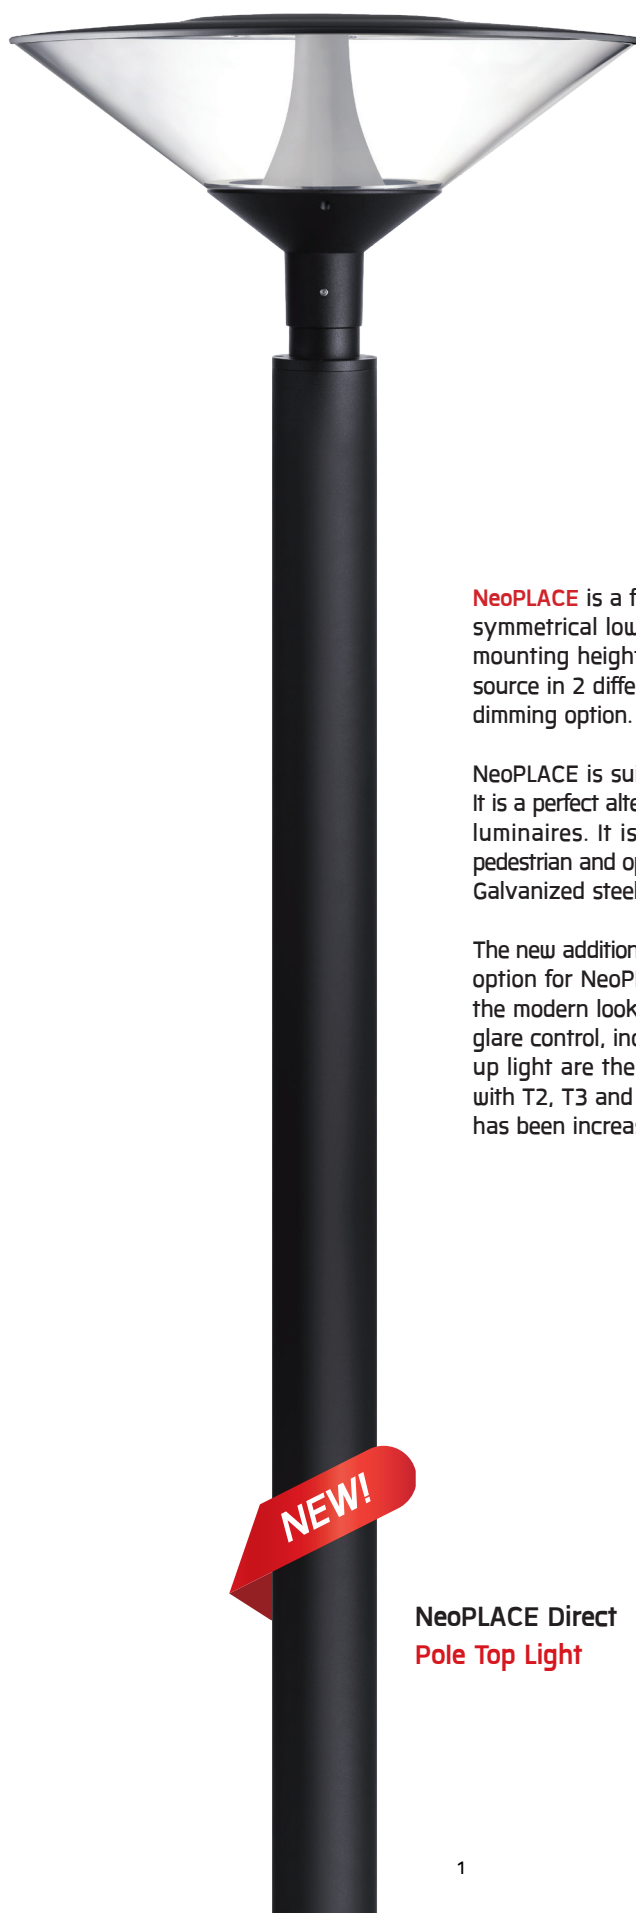

NEW!

■ **NeoPLACE Direct**
Pole Top Light

NEW!

■ **NeoPLACE Direct**
Wall light

NeoPLACE

- POLE LIGHT & POLE TOP LIGHT
- WALL MOUNT LUMINAIRES

NeoPLACE

www.unilamp.co.th/en/p/neoplace

- POLE LIGHT & POLE TOP LIGHT
- WALL MOUNT LUMINAIRES

NeoPLACE is a family of large wall light and pole-top luminaires with symmetrical low glare indirect light distribution. The recommended mounting height is between 3 – 5 meters. It is available in LED light source in 2 different color temperature 3000K and 4000K with DALI dimming option.

NeoPLACE is suitable for the place where glare control is preferred. It is a perfect alternative to replace old style cone-shaped conventional luminaires. It is suitable to illuminate parking lots, public parks, pedestrian and open spaces. Available as an option are Aluminium Poles, Galvanized steel poles and anchorage unit for concrete foundations.

NEW!

NeoPLACE Direct
Pole Top Light

Specification

- Designed, Manufactured and Tested according to IEC 60598.
- LM6 Die Cast Aluminium and Spun Aluminium body.
- Stainless steel screws.
- Nano Ceramic surface conversion.
- Double layer coating.
- Polycarbonate protective cover.
- Post-cured silicone gasket.
- High quality LED module and driver.
- Pre-wired cable from the factory.
- Installation work must carried out according to the enclosed product manual.