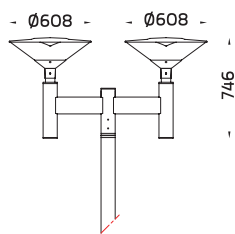

NeoPLACE
Pole Top Light / Double head