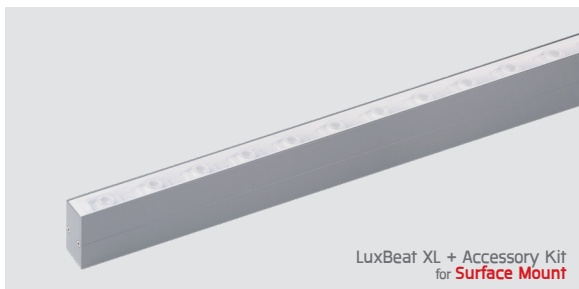

LUXBEAT

■ ACCENT LINEAR LIGHT

■ LuxBeat

■ LuxBeat XL +
Accessory Kit
for Surface Mount

■ LuxBeat XL +
Accessory Kit
for Pendant

■ LuxBeat XL +
Accessory Kit
for Wall Mount

■ LuxBeat XL +
Accessory Kit
for Ceiling Recessed

■ LuxBeat XL +
Accessory Kit
for Wall Recessed

■ ACCENT LINEAR LIGHT

NEW
Added

www.unilamp.co.th/en/p/luxbeat

LuxBeat and **LuxBeat XL** are a range of miniature sized linear accent luminaires with flexible and fixed application. The patented optical system emits homogenous light regardless of the viewing direction.

LuxBeat XL offers a robust aluminum housing that contains a wiring channel for the electrical connection. Bottom mounted in and out connector's assure shadow free easy installation. LuxBeat XL is available as flexible, fixed and tiltable surface mount luminaire, recessed wall and ceiling light, pendant light and inground uplighter. Shorter luminaire lengths are available upon request.

The luminaire is top bendable and can be shortened on site. The use of optional stainless steel mounting clips eliminates the time-consuming pretreatment of the installation surface.

LuxBeat Features:

- IP67 for indoor/ outdoor application.
- No heat sink required. Extra heat sink is recommended if Ta is over 40°C
- High quality silicone extrusion housing.
- Dot-free linear and homogeneous lighting performance.
- Very flexible top-bend style in ultra-thin appearance.
- Infield cutting and assembly (if needed).
- Simple mounted on clean surface by 3M tape (supplied with the strip). Or stainless steel mounting bracket (available as accessory).
- Perfect color consistency and uniformity.
- High light efficacy.
- No dark angle emitting part on both ends.