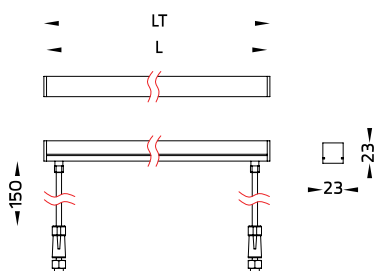

LuxBeat XL 500/ LuxBeat XL 1000/ LuxBeat XL 2000 **NEW!**

Model	L	LT
OD-8111 LED	500	506
OD-8112 LED	1000	1006
OD-8113 LED	2000	2006