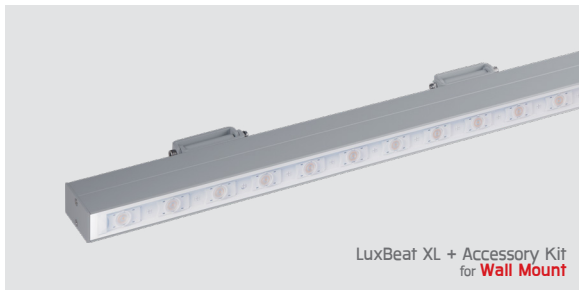

LUXBEAT

■ ACCENT LINEAR LIGHT

■ LuxBeat

■ LuxBeat XL +
Accessory Kit
for Surface Mount

■ LuxBeat XL +
Accessory Kit
for Pendant

■ LuxBeat XL +
Accessory Kit
for Wall Mount

■ LuxBeat XL +
Accessory Kit
for Ceiling Recessed

■ LuxBeat XL +
Accessory Kit
for Wall Recessed

■ ACCENT LINEAR LIGHT

NEW
Added

www.unilamp.co.th/en/p/luxbeat

LuxBeat and **LuxBeat XL** are a range of miniature sized linear accent luminaires with flexible and fixed application. The patented optical system emits homogenous light regardless of the viewing direction.

LuxBeat XL offers a robust aluminum housing that contains a wiring channel for the electrical connection. Bottom mounted in and out connector's assure shadow free easy installation. LuxBeat XL is available as flexible, fixed and tiltable surface mount luminaire, recessed wall and ceiling light, pendant light and inground uplighter. Shorter luminaire lengths are available upon request.

The luminaire is top bendable and can be shortened on site. The use of optional stainless steel mounting clips eliminates the time-consuming pretreatment of the installation surface.

LuxBeat Features:

- IP67 for indoor/ outdoor application.
- No heat sink required. Extra heat sink is recommended if Ta is over 40°C
- High quality silicone extrusion housing.
- Dot-free linear and homogeneous lighting performance.
- Very flexible top-bend style in ultra-thin appearance.
- Infield cutting and assembly (if needed).
- Simple mounted on clean surface by 3M tape (supplied with the strip). Or stainless steel mounting bracket (available as accessory).
- Perfect color consistency and uniformity.
- High light efficacy.
- No dark angle emitting part on both ends.