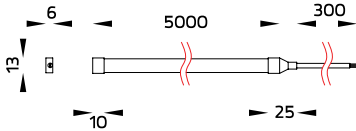

■ Accessory Kit for Wall Recessed

Mounting Profile for Plasterboard Wall.

Mounting Profile for Wall Niche.

LuxBeat XL Diffused Version

LuxBeat XL Optical Lens

OR

OR

LuxBeat