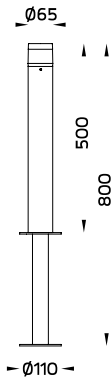

CASA
Bollard Root Mount /
Bollard Root Mount CVDA

CASA
Short Bollard Root Mount /
Short Bollard Root Mount CVDA

CASA
Bollard Flange Base /
Bollard Flange Base CVDA

CASA
Short Bollard Flange Base /
Short Bollard Flange Base CVDA