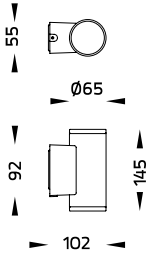

CASA

NEW!

- **WALL UP-DOWNLIGHT**
- **SURFACE DOWNLIGHT**

CASA - Up/downlight / 5054

CASA - Downlight / 5052

CASA - Uplight / 5053

CASA - Surface Downlight / 4052

Luminaire Performance

150 - 300 lm

3 - 5 W

50 - 60 lm/W

Beam Options

Color Temperature

2700K/ 3000K/ 4000K

Controller

On-Off