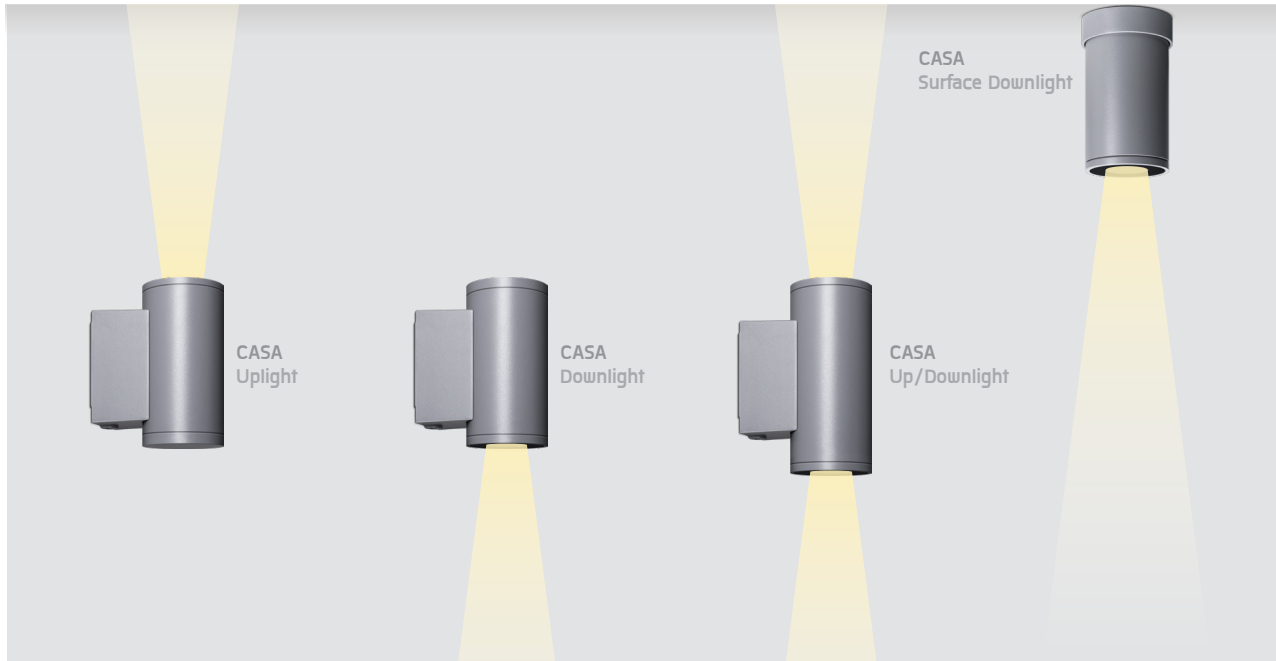

# CASA

 **Unilamp**

- *Ultra-compact size*
- *High efficiency energy consumption*
- *Sharp light casted on the wall with low glare*
- *Bollard pre-wired with outdoor cable for quick installation*
- *Excellent corrosion resistance*

# CASA

NEW  
Release

[www.unilamp.co.th/en/p/casa](http://www.unilamp.co.th/en/p/casa)

- WALL UP-DOWNLIGHT
- SURFACE DOWNLIGHT
- BOLLARDS

**CASA Bollard**  
• Root Mount  
• Flange Base

**CASA Short Bollard**  
• Root Mount  
• Flange Base

The **CASA** luminaire range is the perfect lighting tool for residential lighting tasks. Although small in size the lighting performance satisfies professional standards. **CASA** is available as single or double directional wall light, surface mounted downlight and bollard. Computer optimized reflectors and diffuser generate light with remarkable brilliance and color consistency. Excellent corrosion resistance is archived through the use of high quality extruded aluminum and enhanced LM6 die cast alloy. **CASA** is suitable for environments up to 50°C.