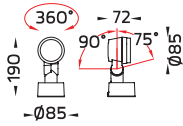

ALPHA

Mini ALPHA Round