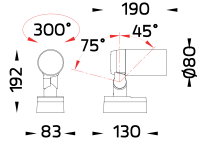

Mini ALPHA Round Snoot
Gear CVDA

NEW!

On-Off [10W]