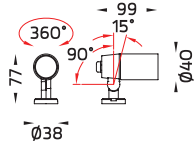

FURNITURE SHOP, HYDERABAD - INDIA

Micro ALPHA Round

SPOTLIGHT

Micro ALPHA Round - CV Spotlight / 5927 [Constant Voltage]
Micro ALPHA Round - CC Spotlight / 5928 [Constant Current]
Micro ALPHA Round Snoot - CV / 5914 [Constant Voltage]
Micro ALPHA Round Snoot - CC / 5915 [Constant Current]
Luminaire Performance
100 - 390 lm
4.5 - 4.6 W
25 - 103 lm/W
Beam Options
Narrow Medium Wide Elliptical H Elliptical V
Color Temperature
2700K/ 3000K/ 4000K
Controller
Remote Driver On-Off/ DALI

Accessories			
	Softening filter		Earth spike
	Tree strap		Honey comb louver
	CV Driver		CC Driver
	IP68 Connector