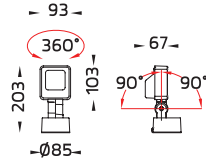

Mini ALPHA Square – ID