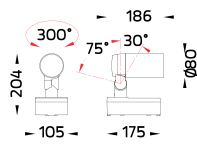

Mini ALPHA Round Snoot
Gear

NEW!

On-Off [16W], 1-10V, DALI

Mini ALPHA Round Snoot

SPOTLIGHT

Mini ALPHA Round Snoot / 5964

New!

Mini ALPHA Round Snoot - Gear / 5965

New!

Mini ALPHA Round Snoot - Gear CVDA / 5965

New!

Luminaire Performance

260 - 970 lm

10 - 17 W

23 - 69 lm/W