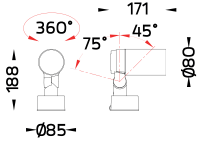

Mini ALPHA Round Snoot

NEW!