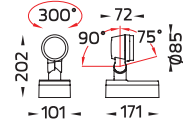

Mini ALPHA Round
Gear

On-Off [15W], 1-10V, DALI