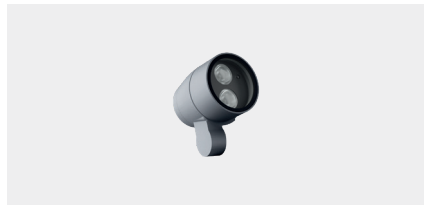

Accessory		Mini ALPHA Round – ID without Base	Medium ALPHA Round – ID without Base
	Honey Comb Lover	–	•
	Softening Filter	–	•
	Anchor Bolt Kit for Aluminium Pole	•	•
	Anchor Bolt Kit for Galvanized Steel Pole. [for Diameter 102mm. and 151x102mm.]	•	•
	Anchor Bolt Kit for Bollard	•	•
	Tree Strap for Small Base	•	•
	Glare Shield Cap	•	•
	Mounting arm for 1-3 Spotlights	•	•
	Round base for Ground mount. [On/Off]	•	•
	Round base for Ground mount. [1-10V or DALI]	–	•
	Glass-Fiber Reinforced Polymer Earth Spike	•	•
	Aluminium Earth Spike L 900mm. [On/Off]	•	•
	Adjustable Aluminium Earth Spike L 1390-1760mm.	•	•