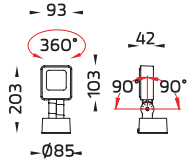

ALPHA

Mini ALPHA Square