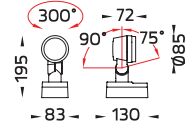

Mini ALPHA Round
Gear CVDA

On-Off [10W]
Remote driver CV DALI