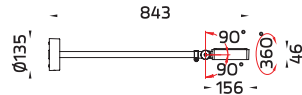

Medium ALPHA Square Gear Arm / Gear Arm CVDA

Medium ALPHA Square

SPOTLIGHT

Medium ALPHA Square / 5944

Medium ALPHA Square – Gear Arm / 5947

Medium ALPHA Square – Gear Arm CVDA / 5947

Luminaire Performance

1510 – 2820 lm

19 – 35 W

66 – 101 lm/W