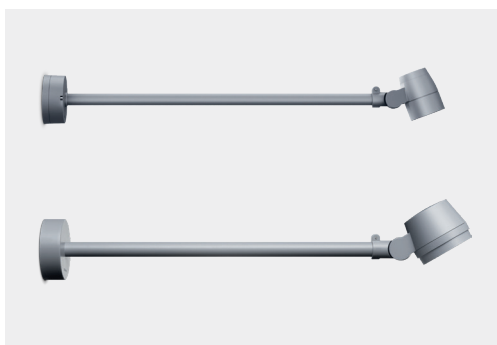

Arm – Mount Solution