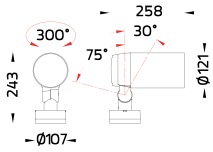

Medium ALPHA Round Snoot

NEW!