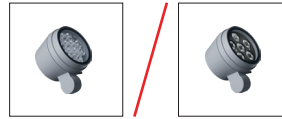

### Pole – Mount Solution

Optic Accessories are Available on Specification sheet.

5973  
Mini ALPHA Round ID  
without Base

5962  
Medium ALPHA Round ID  
without Base

**Pole Mount Adaptor  
for Square Pole**  
[On/off]  
AUN-MOT-0038-XX  
[DIM 1-10V, DALI]  
AUN-MOT-0039-XX