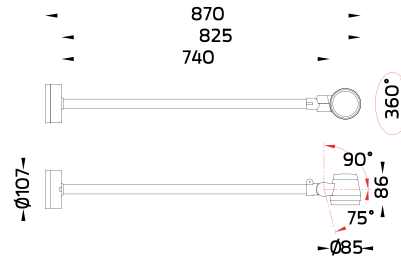

Mini ALPHA Round – ID Arm

NEW!

Mini ALPHA Round

SPOTLIGHT

Mini ALPHA Round / 5921

Mini ALPHA Round – Gear / 5922

Mini ALPHA Round – Gear CVDA / 5922

Mini ALPHA Round – Gear Arm / 5923

Mini ALPHA Round – Gear Arm CVDA / 5923

Mini ALPHA Round – ID / 5970

NEW!

Mini ALPHA Round – ID Arm / 5971

NEW!

Mini ALPHA Round – ID / 5973

NEW!

Luminaire Performance

260-1290 lm

5 - 15 W

52 - 101 lm/W