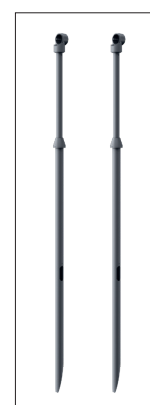

Adjustable Aluminium Earth
Spike L 1390-1760mm. (On/off)
AUN-ESP-0022-XX
AUN-ESP-0023-XX

Adjustable Aluminium Earth
Spike L 1390-1760mm.
(DIM 1-10V, DALI)
AUN-ESP-0024-XX