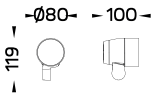

Mini ALPHA Round – ID
without Base

NEW!