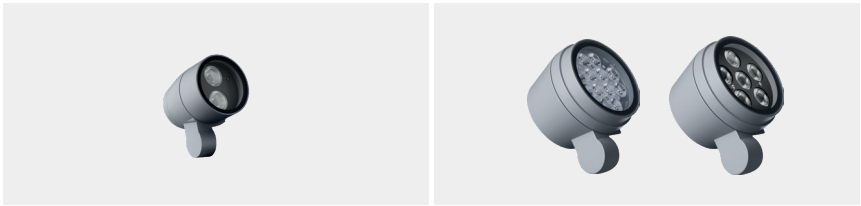

• MODULAR SOLUTIONS

Accessory		Mini ALPHA Round – ID without Base	Medium ALPHA Round – ID without Base
	Aluminium Arm L 740mm. [On/Off]	•	•
	Short Pole. [On/Off]	•	•
	Pole mount adaptor for square pole. [On/Off]	•	•
	Pole mount adaptor for pole dia 60mm. [On/Off]	•	•
	Pole mount adaptor for pole dia 76mm. [On/Off]	•	•
	Pole mount adaptor for pole dia 102-105mm. [On/Off]	•	•
	Pole Clamp Single Side Diameter 60-76mm. [On/Off]	•	•
	Pole Clamp Double Side Diameter 60-76mm. [On/Off]	•	•
	Pole Clamp Single Side Diameter 102-105mm. [On/Off]	•	•
	Pole Clamp Double Side Diameter 102-105mm. [On/Off]	•	•
	Pole Clamp Diameter 60-76mm. for mounting arm.	•	•
	Pole Clamp Diameter 102-105mm. for mounting arm.	•	•
	Pole Clamp Diameter 60-76mm.	•	•
	Pole Clamp Diameter 102-105mm.	•	•
	Straight Cylindrical Extruded Aluminium Pole Diameter 105mm. Height 3500mm. with Cable Outlets and Top Cap	•	•
	Straight Cylindrical Extruded Aluminium Pole Diameter 105mm. Height 4000mm. with Cable Outlets and Top Cap	•	•
	Straight Cylindrical Hot-Dipped Galvanized Steel Pole Diameter 102mm. Height 4000mm. with Cable Outlets and Top Cap	•	•
	Straight Cylindrical Hot-Dipped Galvanized Steel Pole Diameter 102mm. Height 5000mm. with Cable Outlets and Top Cap	•	•