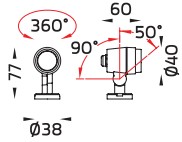

Micro ALPHA Round
CC / CV Spotlight

Micro ALPHA Round Snoot
CC / CV Spotlight