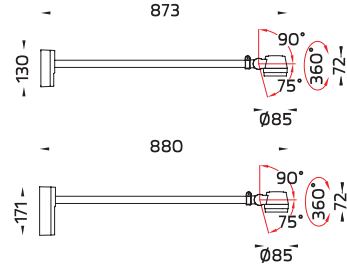

ALPHA

Mini ALPHA Round

Mini ALPHA Round
Gear CVDA

On-Off [10W]
Remote driver CV DALI

Mini ALPHA Round
Gear

On-Off [15W], 1-10V, DALI

Mini ALPHA Round
Gear Arm / Gear Arm CVDA