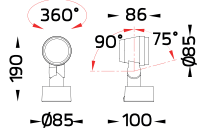

Mini ALPHA Round – ID

NEW!