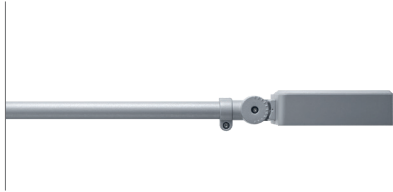

Medium ALPHA Square Gear Arm / Gear Arm CVDA

Medium ALPHA Square

SPOTLIGHT

Medium ALPHA Square / 5944

Medium ALPHA Square – Gear Arm / 5947

Medium ALPHA Square – Gear Arm CVDA / 5947

Luminaire Performance

1510 – 2820 lm

19 – 35 W

66 – 101 lm/W