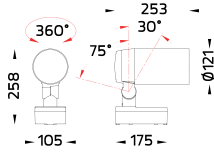

Medium ALPHA Round Snoot Gear

NEW!

Medium ALPHA Round Snoot

SPOTLIGHT

Medium ALPHA Round Snoot / 5967	New!	
Medium ALPHA Round Snoot - Gear / 5968	New!	
Luminaire Performance		
570 - 1630 lm		
19 - 27 W		
28 - 63 lm/W		
Beam Options		
Narrow	Medium	Wide
Color Temperature		
2700K / 3000K / 4000K		
Controller		
Remote Driver DALI		
Built-in Driver On-Off / DALI		

Accessories

	Earth spike		Tree strap
	Pre-wired cable		Pole clamp
	Mounting Arm		IP68 Connector
	Aluminium pole		Steel pole
	CC Driver		CV Driver