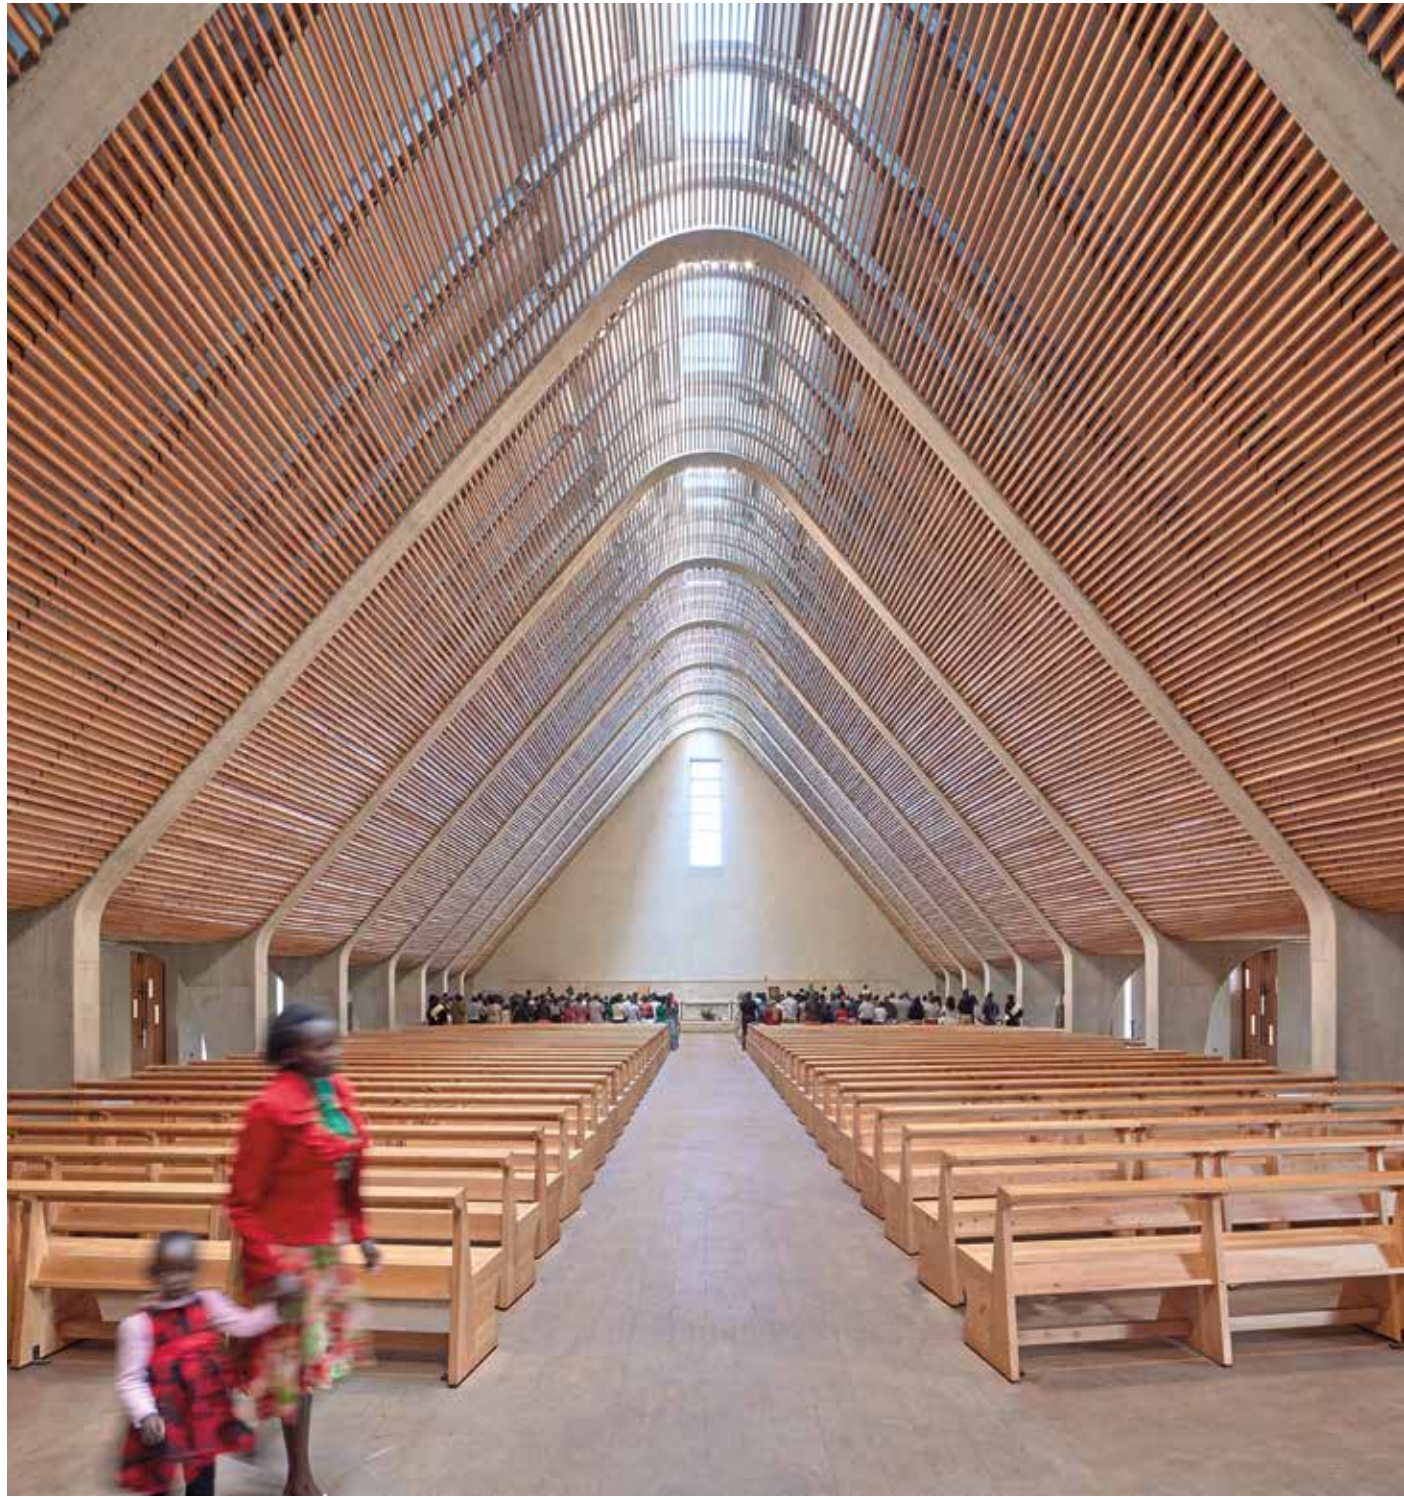

Places of worship

Kericho Cathedral Kericho, Kenya

Architect: John McAslan + Partners
Lighting designer: ARUP
Pictures credits: Edmund Sumner
Products: Sunluce⁰¹, Envios IP66⁰², Lorosae⁰³

S.Paolo Church Casale Monferrato, Italy