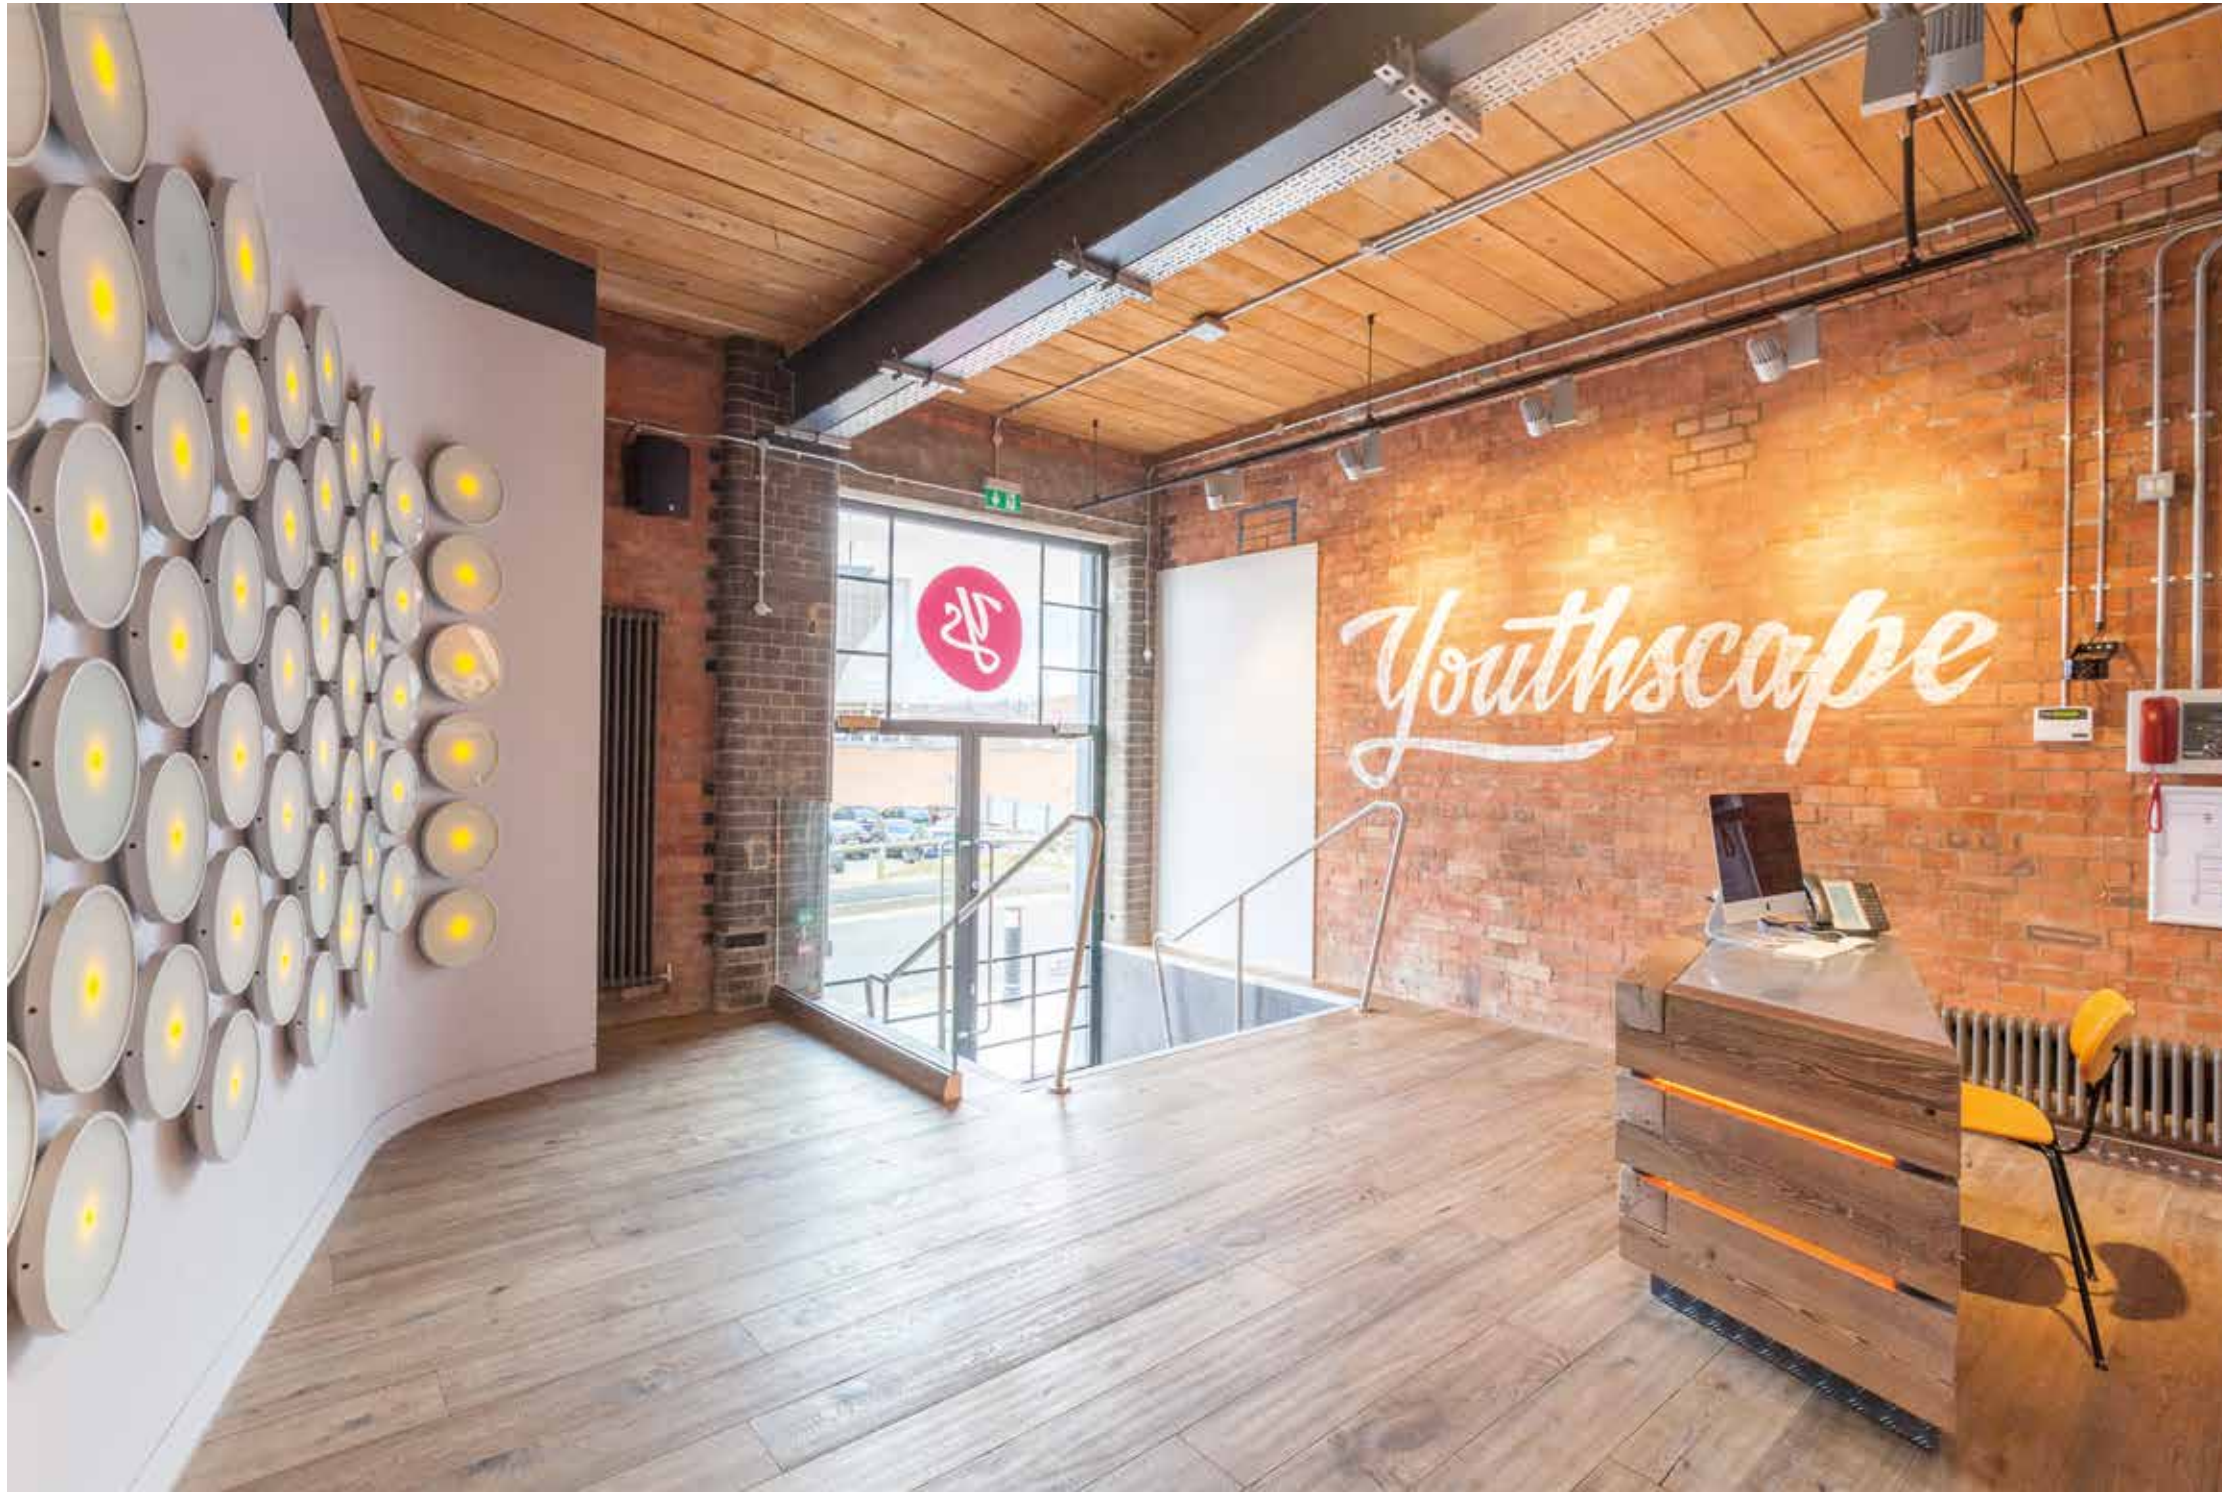

A multi-level retail mall interior. A large brick wall on the right side features a map of Lima, Peru, with various street names and landmarks. A prominent neon sign reads "WELCOME TO Primark Gran Vía". The wall also displays "CALLAO" and "PUERRIA DEL SOL". A wide, modern staircase with grey steps and a white handrail leads to upper levels. The upper levels have glass railings and display various retail items. The word "PRIMARK" is visible on a balcony railing on the left. The overall atmosphere is bright and modern.