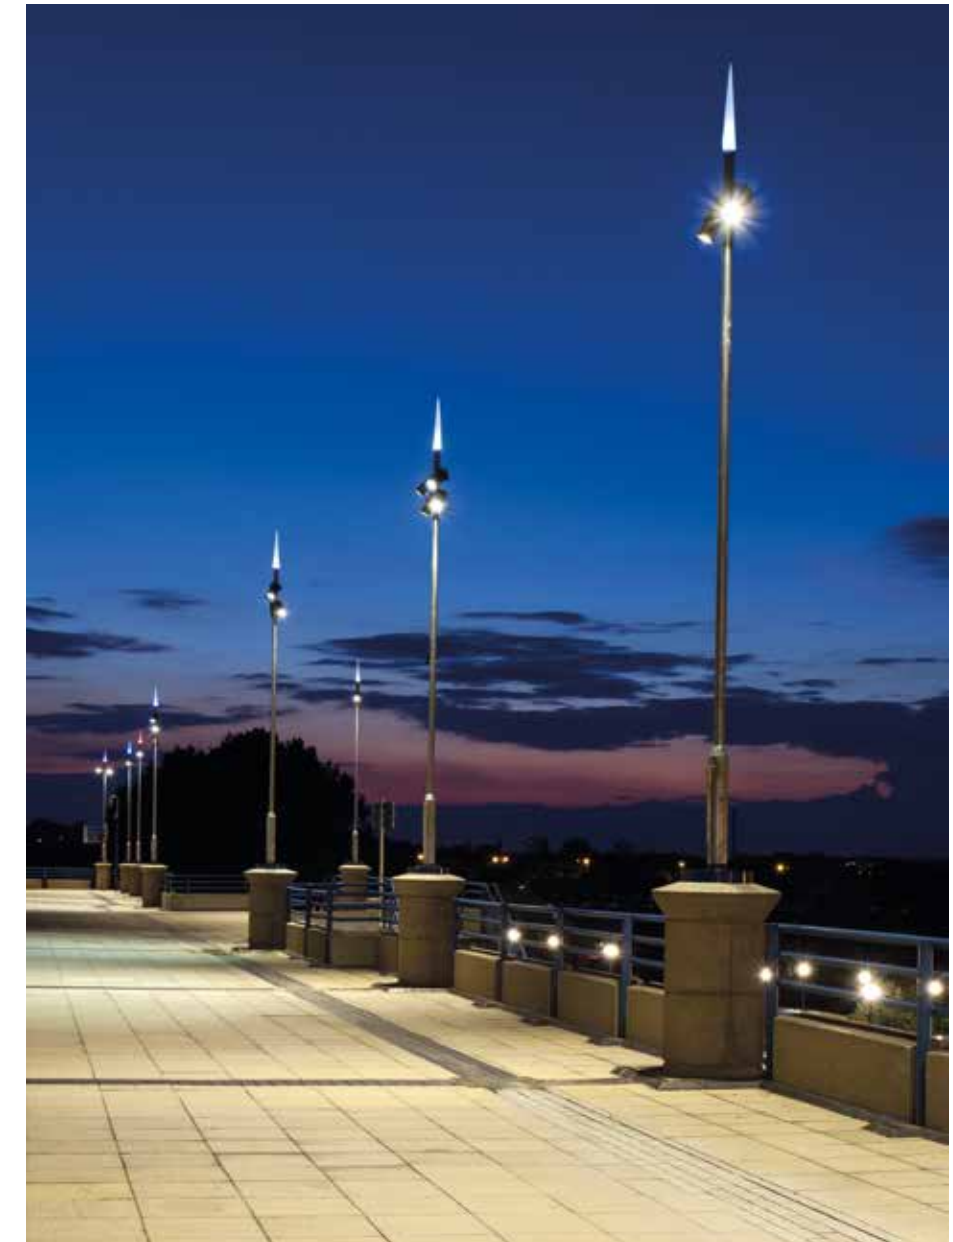

Barclaycard Arena Birmingham, UK

Consulting engineers: Hulley & Kirkwood
Lighting designer: LAPD Consultants Ltd
Pictures credits: Redshift
Products: Envios IP66⁰¹

01