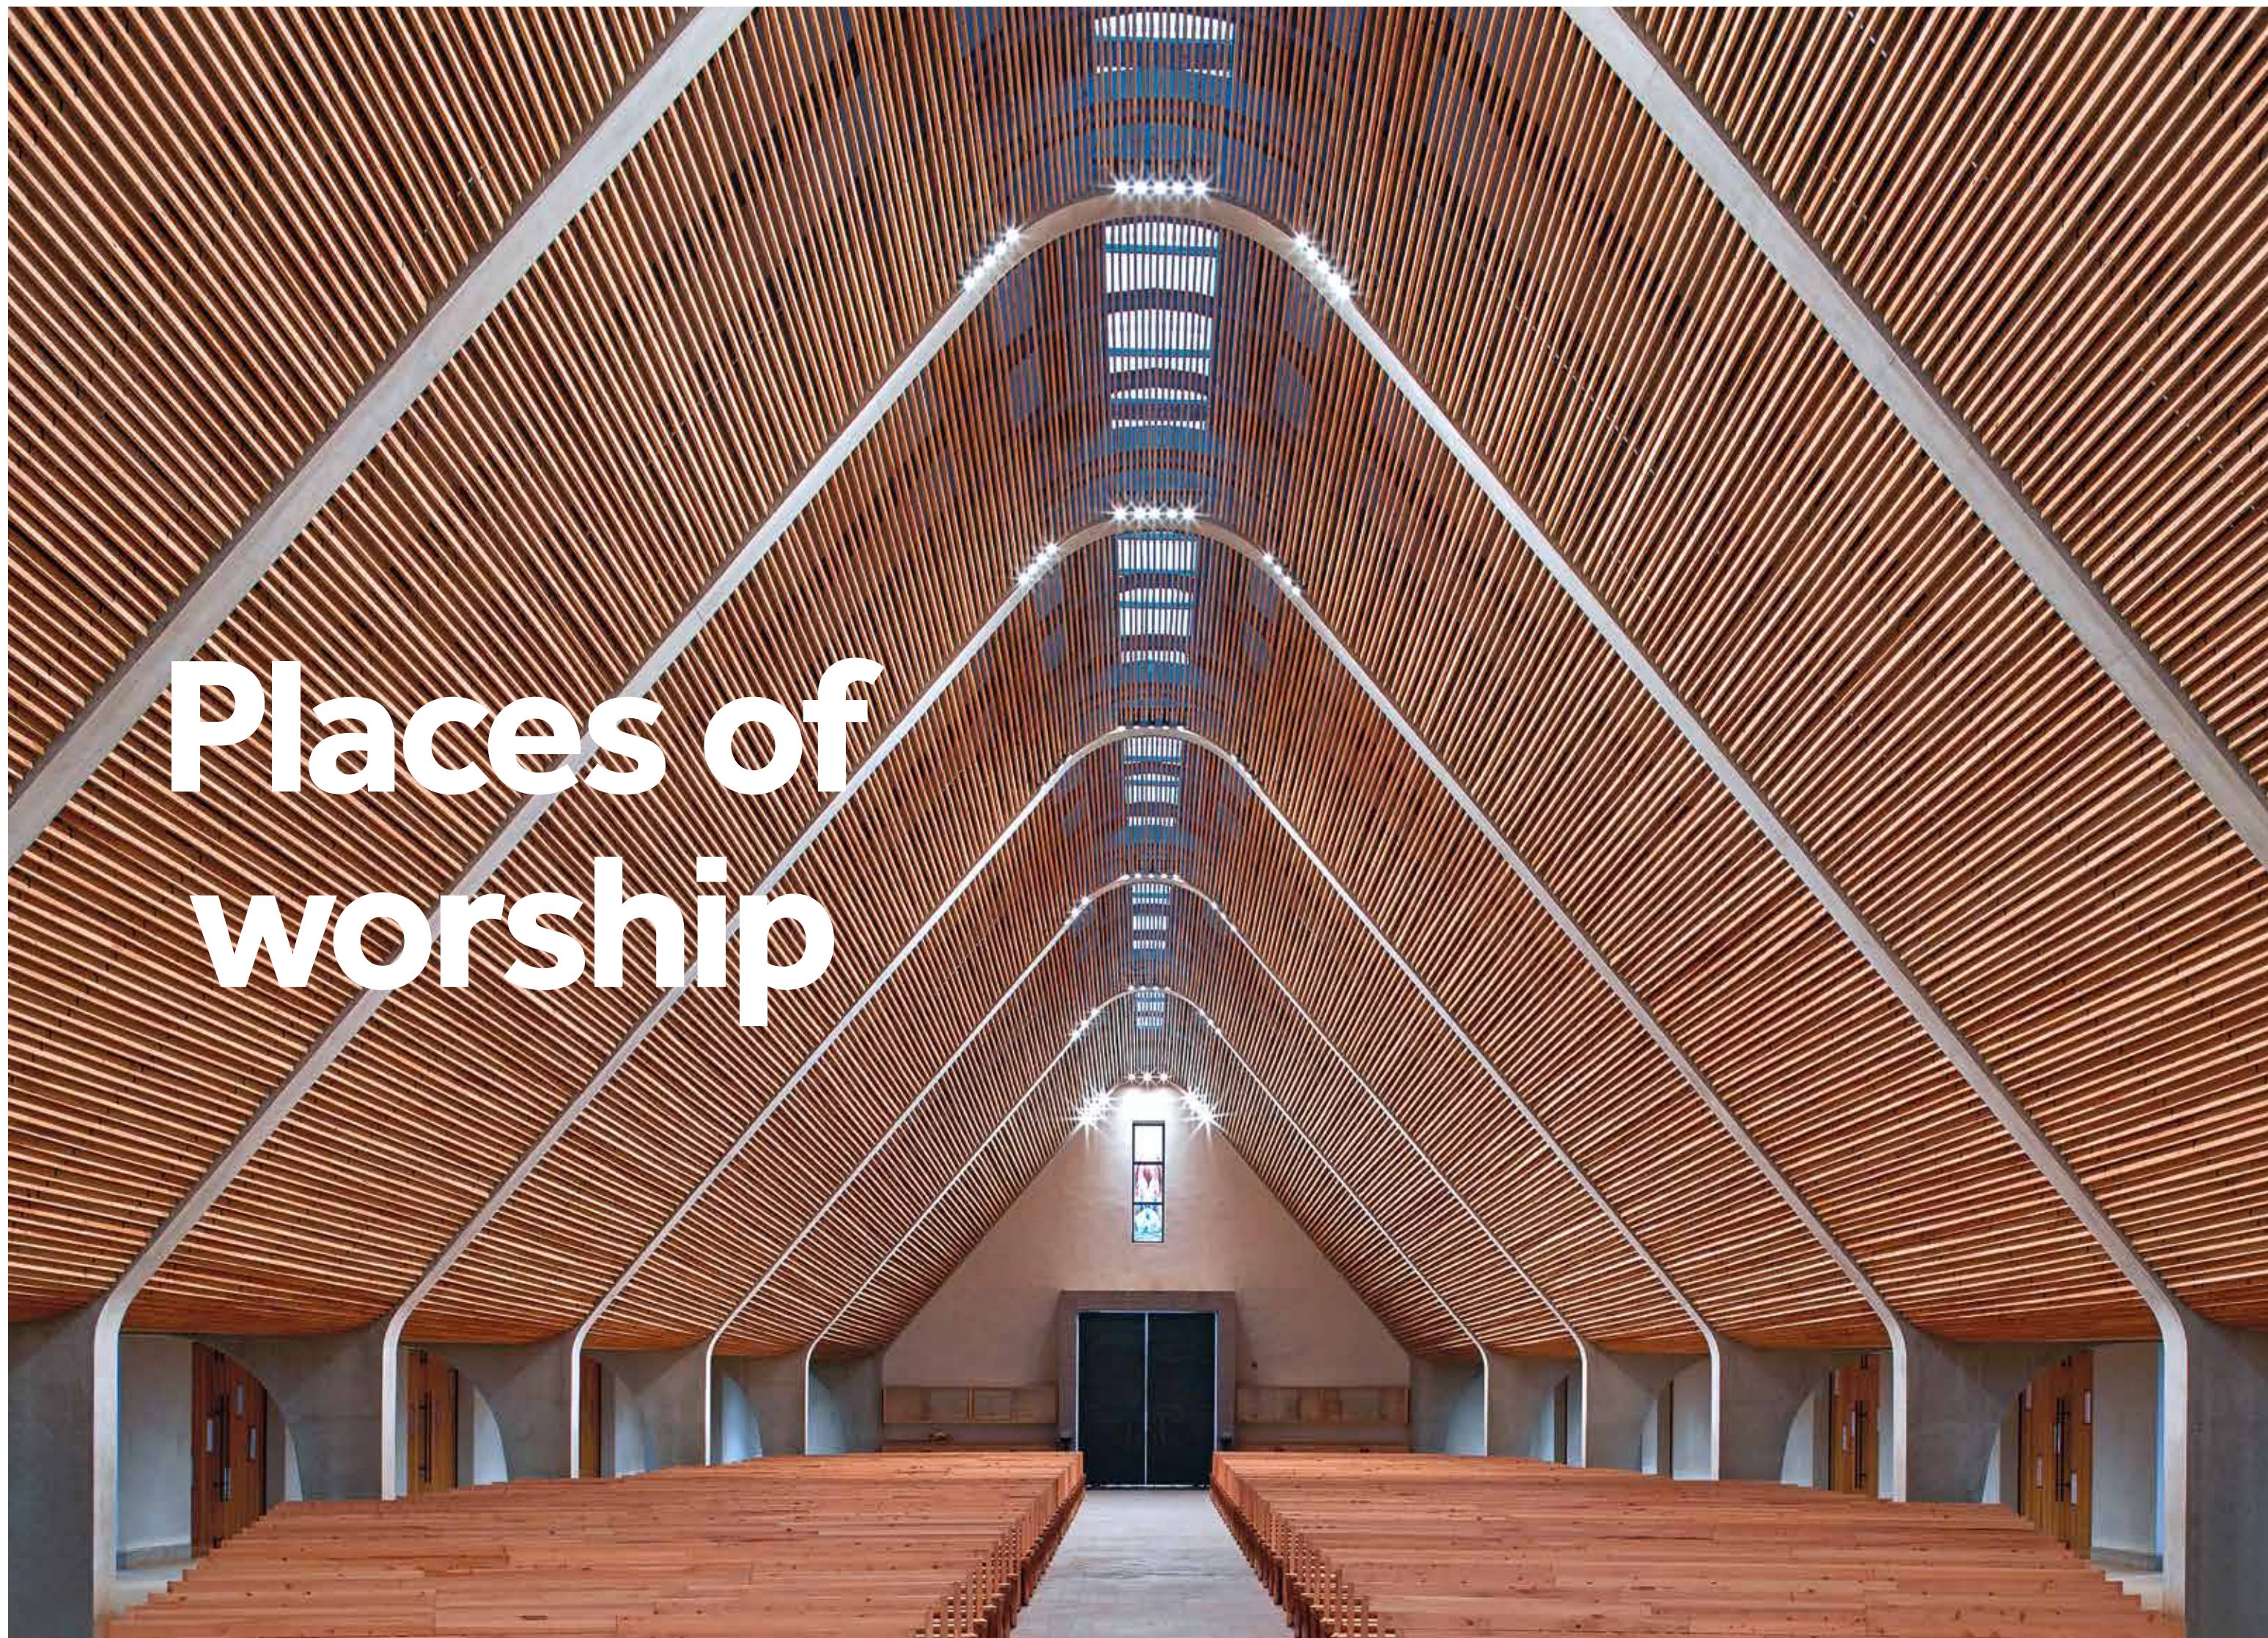

Places of worship

Kericho Cathedral Kericho, Kenya

Architect: John McAslan + Partners
Lighting designer: ARUP
Pictures credits: Edmund Sumner
Products: Sunluce⁰¹, Envios IP66⁰², Lorosae⁰³

S.Paolo Church Casale Monferrato, Italy