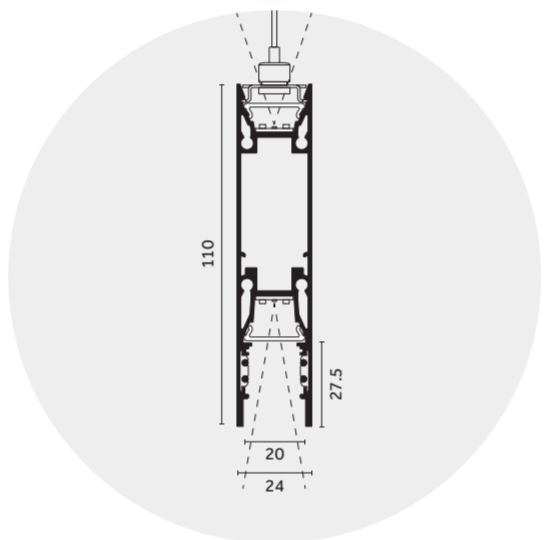

Take me,  
I'm full of  
new stuff!

:)

**Reggiani**

Choose the best lighting fixture for your needs: starting from the most miniature solution,

to linear lighting,

to the most effective zoom version.

Looking for outdoor solutions? Have a look at the new Yori IP66 family!