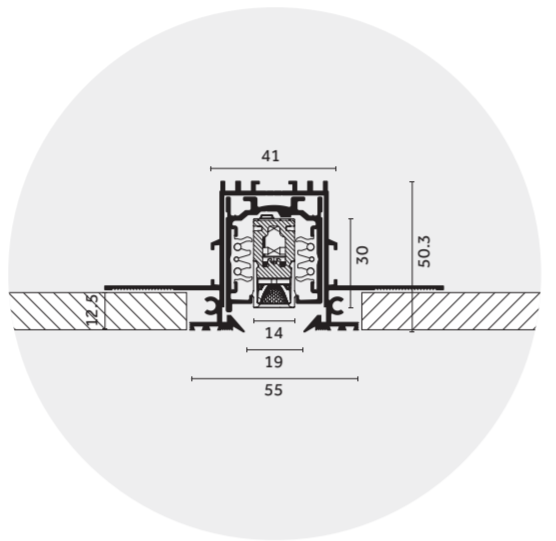

Take me,  
I'm full of  
new stuff!

:)

**Reggiani**

Choose the best lighting fixture for your needs: starting from the most miniature solution,

to linear lighting,

to the most effective zoom version.

Looking for outdoor solutions? Have a look at the new Yori IP66 family!