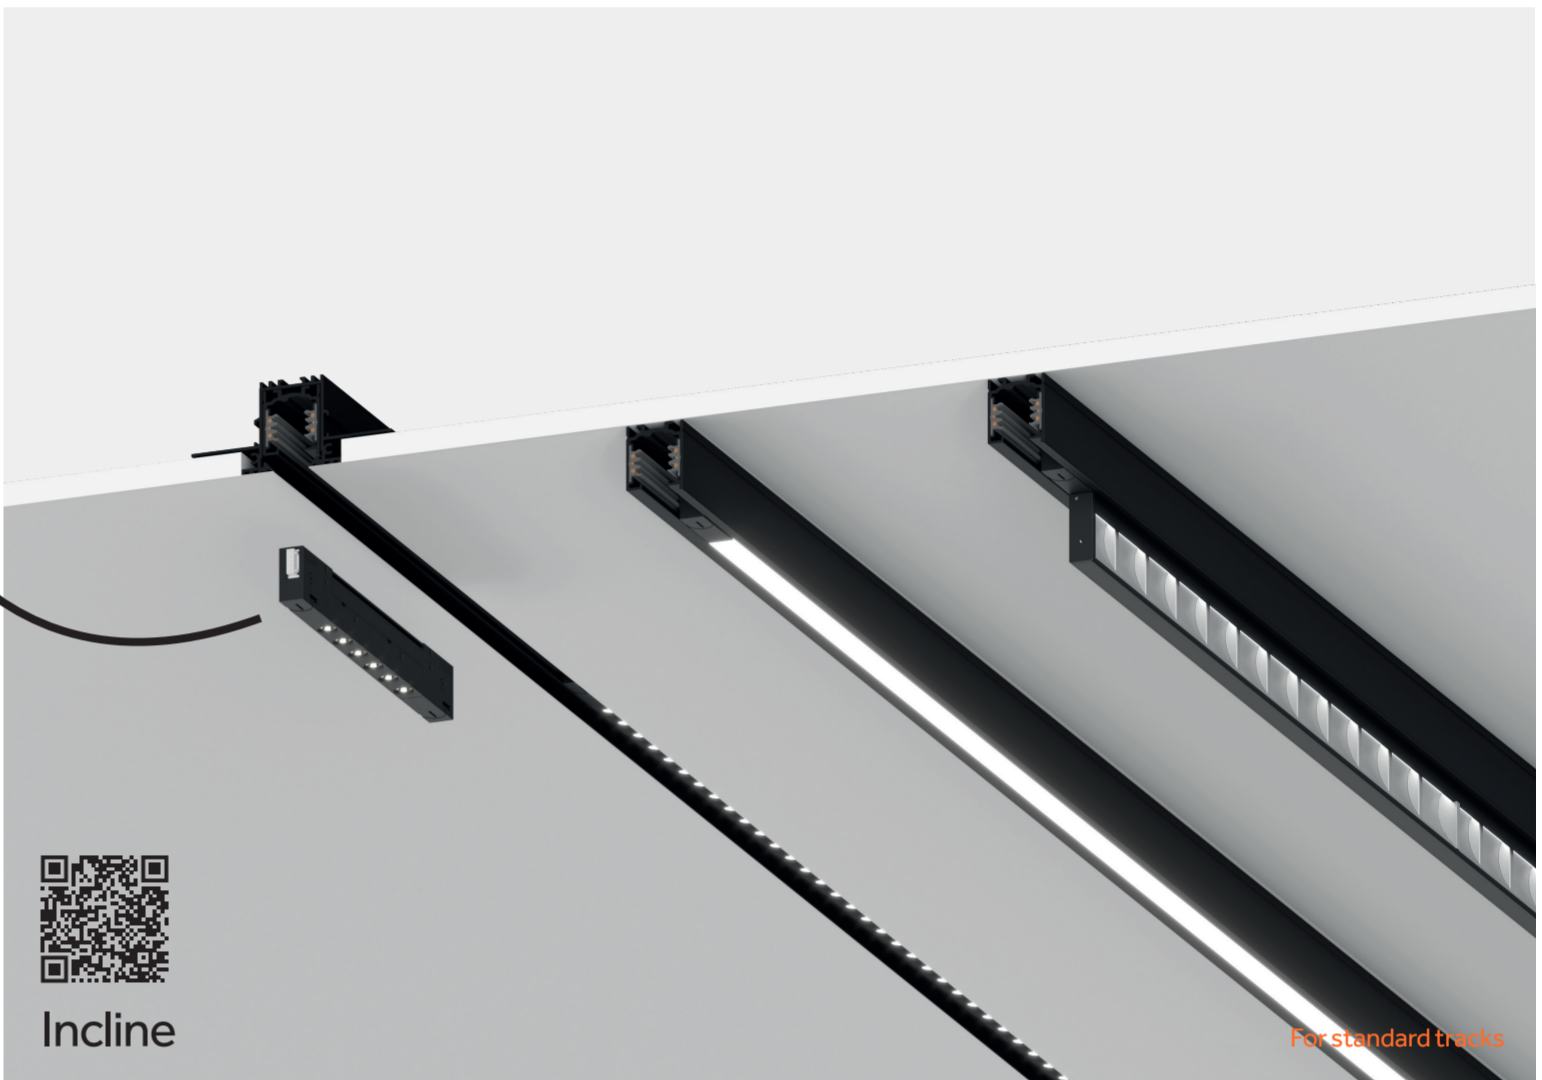

Take me,  
I'm full of  
new stuff!

:)

**Reggiani**

Choose the best lighting fixture for your needs: starting from the most miniature solution,

to linear lighting,

to the most effective zoom version.

Looking for outdoor solutions? Have a look at the new Yori IP66 family!