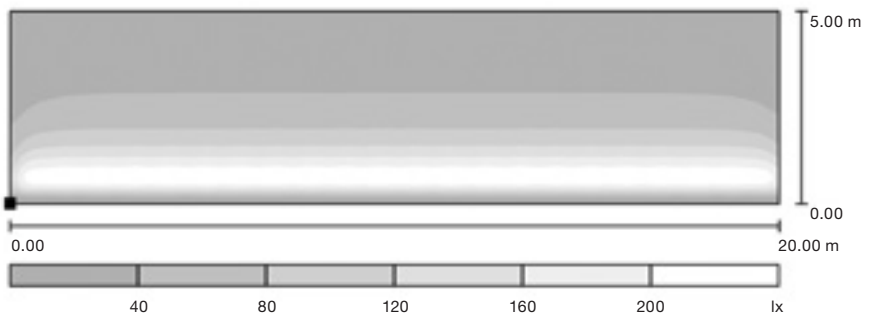

Features:

- Dimensions: 22 x 12 mm
- Length: 4.88 meters with soldered cables on each side (cuttable every 300 mm)
- 3 SDCM, CRI: 80, IP67
- 3 CCTs: 2700 / 3000 / 4000 K
- All products have a lifetime of 50,000 hours (L70B50)
- Two different optics: 30° symmetrical and 60° asymmetrical

Application areas:

- Architectural
- Outdoor
- Façade
- Path
- Cove

Technical data

Lowest bending radius = 175 mm

Number of LEDs per meter: = 26

Light distribution curves

— C0-C180 cd/1000lm
— C90-C270

Optical lens 30° symmetrical