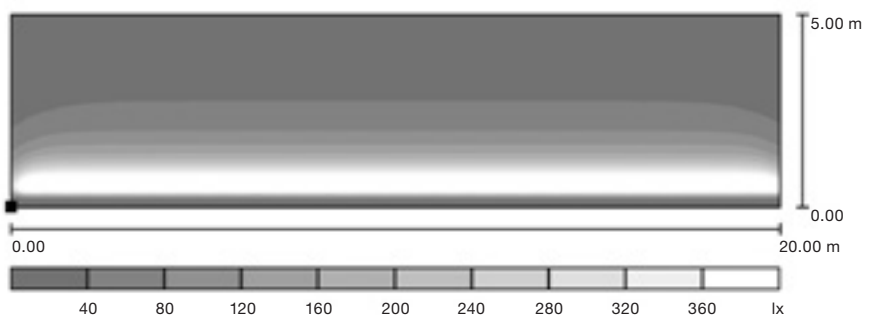

Optical lens 60° asymmetrical