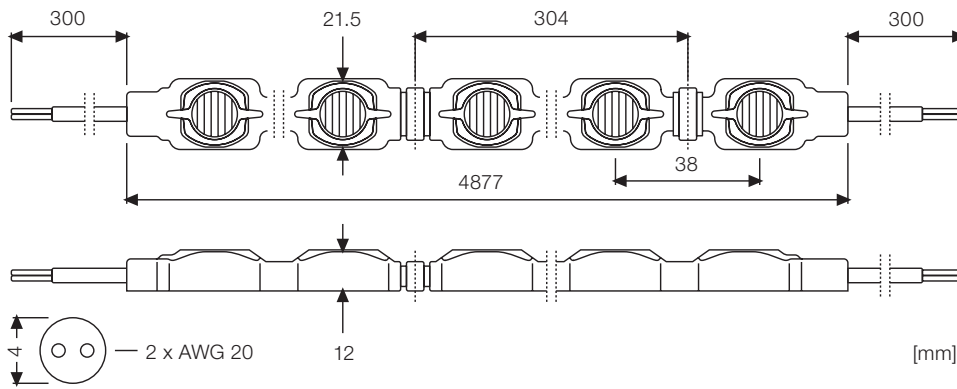

Features:

- Dimensions: 22 x 12 mm
- Length: 4.88 meters with soldered cables on each side (cuttable every 300 mm)
- 3 SDCM, CRI: 80, IP67
- 3 CCTs: 2700 / 3000 / 4000 K
- All products have a lifetime of 50,000 hours (L70B50)
- Two different optics: 30° symmetrical and 60° asymmetrical

Application areas:

- Architectural
- Outdoor
- Façade
- Path
- Cove

Technical data

Lowest bending radius = 175 mm

Number of LEDs per meter: = 26

Light distribution curves

— C0-C180 cd/1000lm
— C90-C270

Optical lens 30° symmetrical