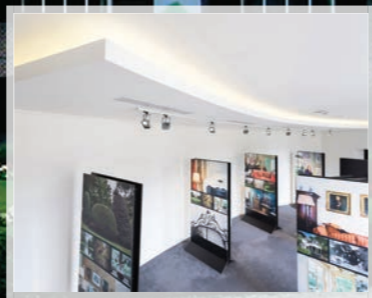

Public Swimming Pool

liniLED® Top Red D
liniLED® Top Cold White 6500K D
liniLED® Accessories