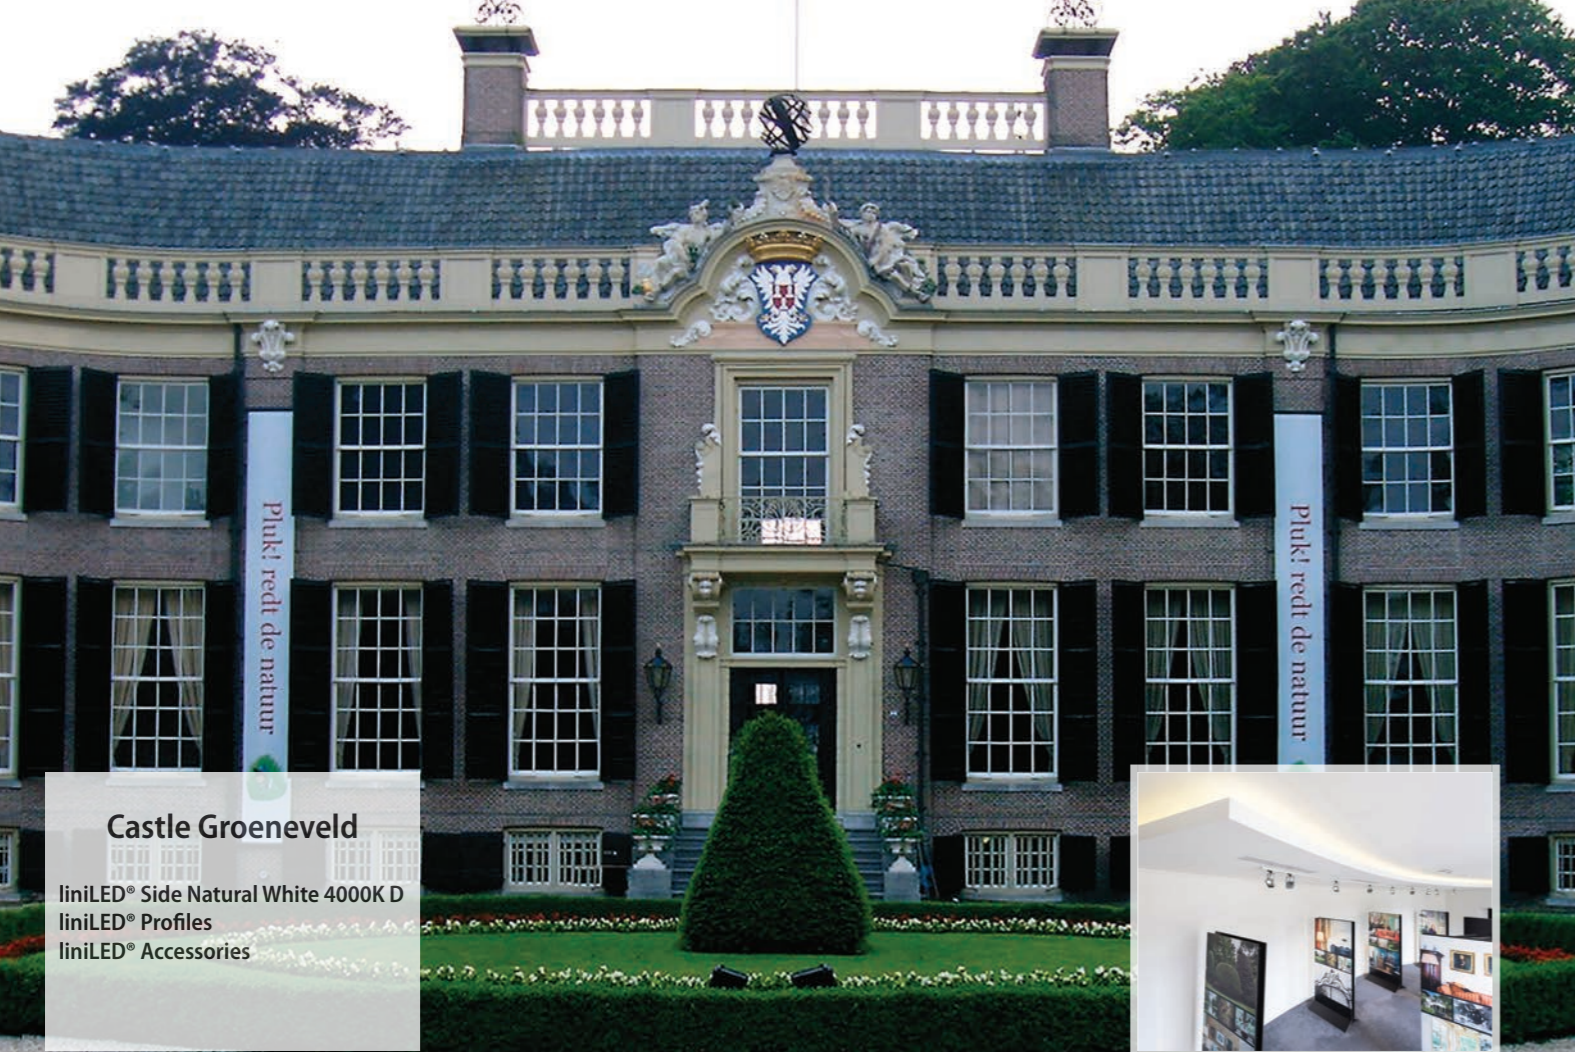

Castle Groeneveld

liniLED® Side Natural White 4000K D
liniLED® Profiles
liniLED® Accessories