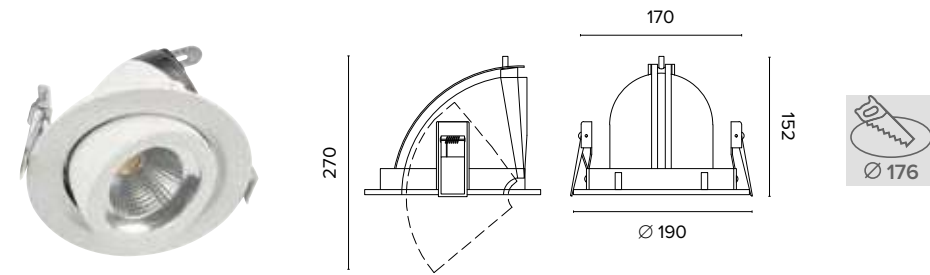

BERIN

GOLD IRC/CRI >90

0732 **Maxi**

Legenda colori / Color legend

IRC/CRI > 90

Mod. Model	2700K			Fascio Beam			Colore Color			DRIVER				
MIDI	1565lm 12W 350mA	2185lm 17W 500mA	2585lm 21W 600mA	25°	33°	50°	□	■	■	Senza Without	Std	Dimm Push N/A	Dali	▲
0731	GB	GC	GQ	G	J	R	1	2	0	167 €	189 €	225 €	225 €	278 €
										-	E	D	L	C

Es. / Ex: 0731GBR2L = 2700K, 1565lm, 12W, 350mA, fascio 50°, colore nero, driver Dali / 2700K, 1565lm, 12W, 350mA, beam 50°, black color, Dali driver

IRC/CRI > 90

Mod. Model	2700K		Fascio Beam			Colore Color			DRIVER				
MAXI	2970lm 25W 700mA	3720lm 33W 900mA	17°	26°	45°	□	■	■	Senza Without	Std	Dimm Push N/A	Dali	▲
0732	GD	GE	D	H	P	1	2	0	180 €	202 €	228 €	228 €	291 €
									-	E	D	L	C

Es. / Ex: 0732GDP0L = 2700K, 2970lm, 25W, 700mA, fascio 45°, colore grigio, driver Dali / 2700K, 2970lm, 25W, 700mA, beam 45°, grey color, Dali driver

SPRING

GOLD IRC/CRI >90

Legenda colori / Color legend

IRC/CRI > 90

Modello Model	2700K			Ottiche fascio Beam optics			Colore Color			DRIVER		
MAXI	2185lm 17W 500mA	2970lm 25W 700mA	3350lm 29W 800mA	20°	40°	60°	□	■	■	Std	Dimm Push N/A	Dali
4898	GC	GD	GS	E	N	T	1	2	0	297 €	392 €	392 €
										-	D	L

Es. / Ex: 4898GDT0L = 2700K, 2970lm, 25W, 700mA, fascio 60°, colore grigio, driver Dali / 2700K, 2970lm, 25W, 700mA, beam 60°, grey color, Dali driver

IRC/CRI > 90

Modello Model	2700K			Ottiche fascio Beam optics			Colore Color			DRIVER		
EXTRA	2185lm 17W 500mA	2970lm 25W 700mA	3720lm 33W 900mA	20°	40°	60°	□	■	■	Std	Dimm Push N/A	Dali
4899	GC	GD	GE	E	N	T	1	2	0	339 €	365 €	365 €
										-	D	L

Es. / Ex: 4899GEE0L = 2700K, 3270lm, 33W, 900mA, fascio 20°, colore grigio, driver Dali / 2700K, 3270lm, 32W, 900mA, beam 20°, grey color, Dali driver