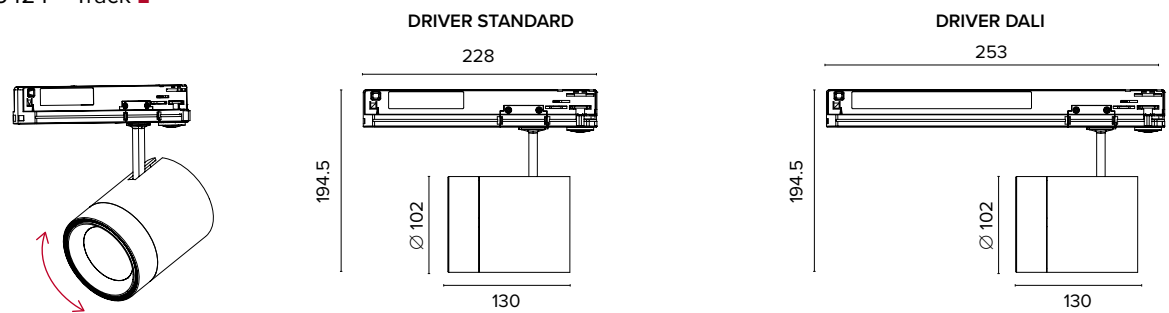

Famiglia Prodotti / Family Products

514 Focus 516 Focus Maxi

Legenda colori / Color legend

■ Nero / Black

□ Bianco / White

2541 F - Track M

IRC/CRI > 90

Mod. Model	3000K	Fascio Beam	Colore Color		DRIVER		
			□	■	Std	Dali	▲
	3100lm 25,5W 700mA	20° - 30° - 40°	□	■	139 €	206 €	239 €
2541	7D	X	1	2	-	L	C