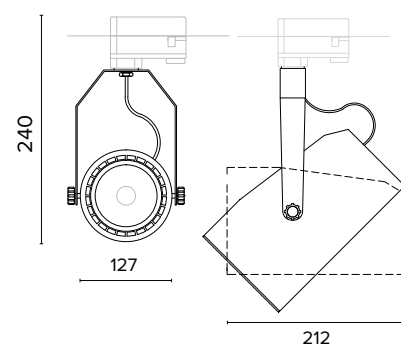

VIPER

IRC/CRI >90

1322 **Maxi**

Legenda colori / Color legend

■ Nero / Black   ■ Grigio / Grey   □ Bianco / White

IRC/CRI > 90

Mod. Model	3000K			Fascio Beam			Colore Color			DRIVER		
MIDI	1700lm 12W 350mA	2390lm 17W 500mA	2835lm 21W 600mA	25°	33°	50°	□	■	■	Std	Dimm Push N/A	Dali
1321	SB	SC	SQ	G	J	R	1	2	0	154 €	189 €	189 €
										-	D	L

Es. / Ex: 1321SBR1L = 3000K, 1700lm, 12W, 350mA, fascio 50°, colore bianco, driver Dali / 3000K, 1700lm, 12W, 350mA, beam 50°, white color, Dali driver

IRC/CRI > 90

Mod. Model	3000K		Fascio Beam			Colore Color			DRIVER		
MAXI	3270lm 24W 700mA	4110lm 32W 900mA	25°	33°	50°	□	■	■	Std	Dimm Push N/A	Dali
1322	SD	SE	G	J	R	1	2	0	175 €	210 €	210 €
									-	D	L

Es. / Ex: 1322SDJ0L = 3000K, 3270lm, 24W, 700mA, fascio 33°, colore grigio, driver Dali / 3000K, 3270lm, 24W, 700mA, beam 33°, grey color, Dali driver

SMART UGR<19

IRC/CRI >90

0597 Smart **M**

Legenda colori / Color legend

□ Bianco / White

IRC/CRI > 90

Mod. Model	3000K			Fascio Beam			Colore Color	DRIVER				
M	1700lm 12W 350mA	2390lm 17W 500mA	3270lm 24W 700mA	20°	40°	55°	□	Senza Without	Std	Dimm Push N/A	Dali	▲
0597	SB	SC	SD	E	N	S	1	106 €	128 €	164 €	164 €	217 €
								-	E	D	L	C

Es. / Ex: 0597SBN1L = 3000K, 1700lm, 12W, 350mA, fascio 40°, colore bianco, driver Dali / 3000K, 1700lm, 12W, 350mA, beam 40°, white color, Dali driver

IRC/CRI > 90

4000K	3000K		Fascio Beam			Colore Color	DRIVER					
L	2390lm 17W 500mA	3270lm 24W 700mA	4110lm 32W 900mA	20°	40°	55°	□	Senza Without	Std	Dimm Push N/A	Dali	▲
0598	SC	SD	SE	E	N	S	1	117 €	139 €	175 €	175 €	228 €
								-	E	D	L	C

Es. / Ex: 0598SDN1L = 3000K, 3270lm, 24W, 700mA, fascio 40°, colore bianco, driver Dali / 3000K, 3270lm, 24W, 700mA, beam 40°, white color, Dali driver

ORTOFRUTTA / FRUIT & VEGETABLE

ORTOFRUTTA / FRUIT & VEGETABLE