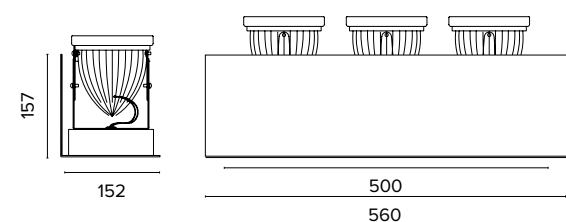

4713 TECH

Estraibile / Extractable

Corpo e staffe in acciaio verniciato, ghiera e modulo LED in alluminio pressofuso
Body and brackets in painted steel, ring and LED module in die-cast aluminium

F111