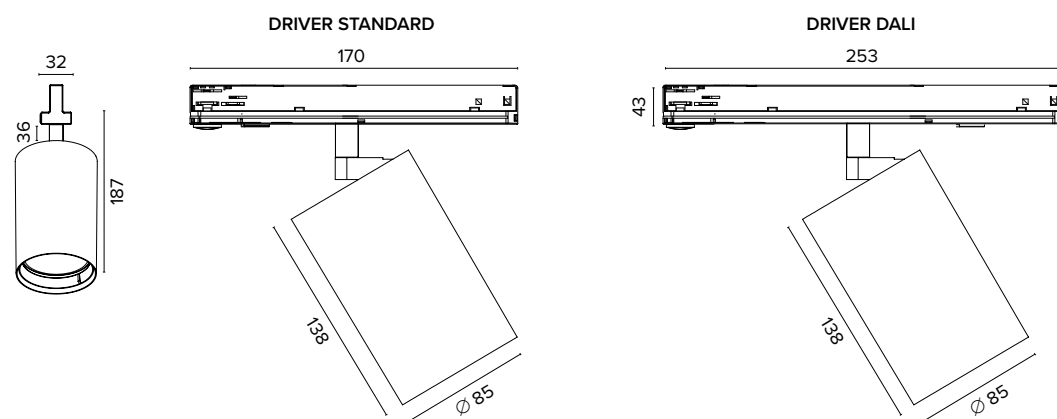

Ottica / Optical

€ 14

12°	200212
24°	200224
38°	200238

Alette / Barndoors

€ 23

200200W1 □

200200W2 ■

Solo per riflettore 60°: Griglia e Diffusore opale / Only for 60° reflector: Honeycomb grid and Opal diffuser

Griglia / Honeycomb grid

€ 25
KLGRI

Diffusore opale / Opal diffuser

€ 10
KLSAT

Famiglia Prodotti / Family Products

48 KS/A

52 K XL/A

Legenda colori / Color legend

■ Nero / Black

■ Grigio / Grey

□ Bianco / White

IRC/CRI > 90

Mod. Model	2700K			3000K			4000K			Fascio Beam				Colore Color			DRIVER		
	1615lm 12W 350mA	2270lm 17W 500mA	2695lm 21W 600mA	1700lm 12W 350mA	2390lm 17W 500mA	2835lm 21W 600mA	1785lm 12W 350mA	2510lm 17W 500mA	2980lm 21W 600mA	12°	24°	38°	60°	□	■	■	Std	Dali	▲
2006	OB	OC	OQ	SB	SC	SQ	TB	TC	TQ	B	F	M	T	1	2	0	210 € E	277 € L	299 € C

Es. / Ex: 2006OBFOL = 2700K, 1615lm, 12W, 350mA, fascio 24°, colore grigio, driver Dali / 2700K, 1615lm, 12W, 350mA, beam 24°, grey colour, Dali driver

VIVID IRC/CRI 95

Mod. Model	3300K			3500K			Fascio Beam				Colore Color			DRIVER		
	1460lm 12W 350mA	2030lm 17W 500mA	2400lm 21W 600mA	1500lm 12W 350mA	2085lm 17W 500mA	2470lm 21W 600mA	12°	24°	38°	60°	□	■	■	Std	Dali	▲
2006	XB	XC	XQ	DB	DC	DQ	B	F	M	T	1	2	0	221 € E	288 € L	310 € C

Es. / Ex: 2006DBM1L = 3500K, 1500lm, 12W, 350mA, fascio 38°, colore bianco, driver Dali / 3500K, 1500lm, 12W, 350mA, beam 38°, white colour, Dali driver

SUNLIKE IRC/CRI 97,6

Mod. Model	3000K			Fascio Beam				Colore Color			DRIVER		
	1200lm 12W 350mA	1700lm 17W 500mA	2100lm 21W 600mA	12°	24°	38°	60°	□	■	■	Std	Dali	▲
2006	SSB	SSC	SSQ	B	F	M	T	1	2	0	243 € E	310 € L	332 € C

Es. / Ex: 2006SSBM0L = 3000K, 1200lm, 12W, 350mA, fascio 38°, colore grigio, driver Dali / 3000K, 1200lm, 12W, 350mA, beam 38°, grey colour, Dali driver

Pag. 133
Binari / Track