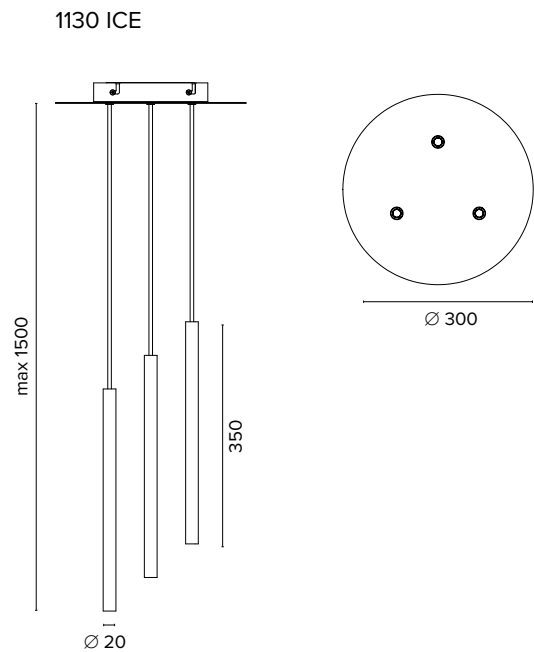

LED
25000
HOURS

ICE

Corpo in alluminio verniciato e diffusore in policarbonato opale
 Painted aluminium body and polycarbonate opal diffuser

ICE

1110 / 1130 ICE

Legenda colori / Color legend

Bianco / White

Nero / Black