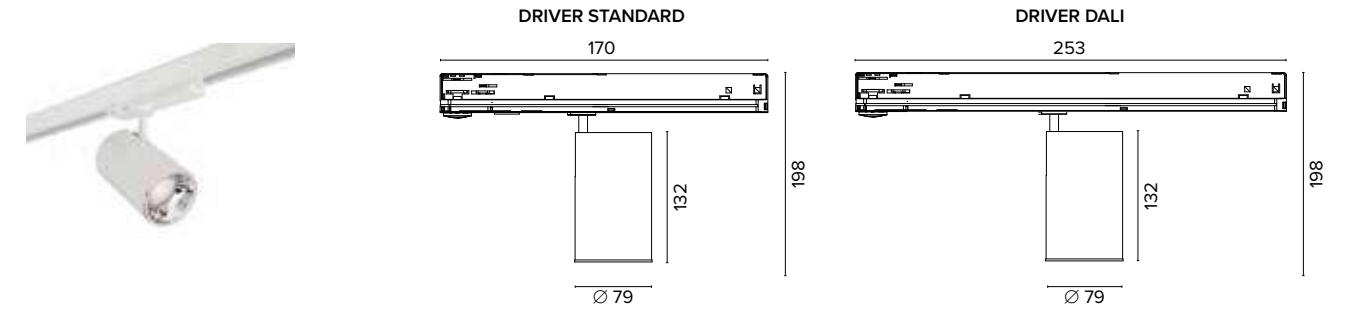

The same prices based on driver standard / Dali

SMART TRACK UGR<19

FRESH MEAT

2241 Smart Track **S**

2242 Smart Track **M**

Legenda colori / Color legend

■ Nero / Black

□ Bianco / White