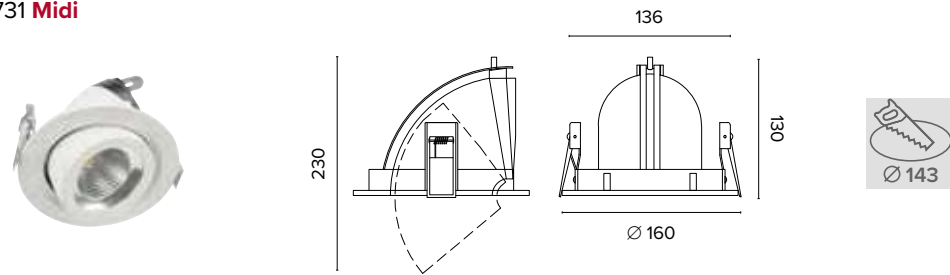

BERIN

IRC/CRI >90

0731 **Midi**