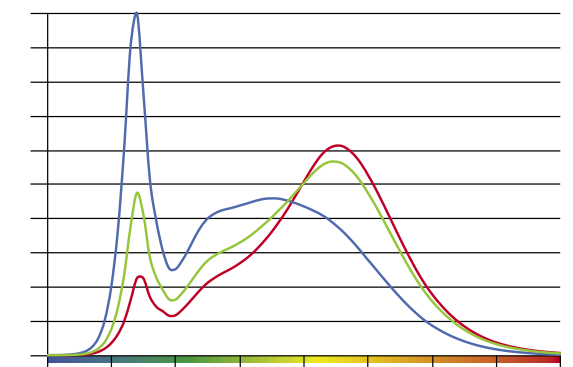

Two Source LED	Wavelength (nm)
2700K, CRI: 83, R9: 10	Red
3500K, CRI: 87, R9: 26	Green
5500K, CRI: 85, R9: 19	Blue