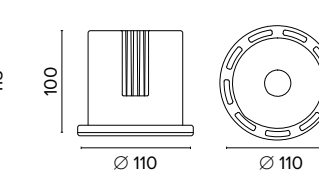

1062 DIAL 3

Corpo e staffe in estruso di alluminio, ghiera e modulo LED in alluminio pressofuso
Body and brackets in extruded aluminium, ring and LED module in die-cast aluminium

Solo per F111: Griglia e Diffusore opale / Only for F111: Honeycomb grid and Opal diffuser

Griglia per singoli acquisti / Honeycomb grid for single purchases	Diffusore opale per singoli acquisti / Opal diffuser for single purchases
€ 25 F111APE	€ 6 F111000U

Luce di cortesia con applicazione remota / Courtesy light with remote application

Sa. 1 x 120 mA per tutte le versioni / Sa. 1 x 120 mA for all items

1 ora / hour   Cod. 123010   € 104,00
3 ore / hours   Cod. 123023/3   € 156,00

Legenda colori / Color legend

Corpo grigio con modulo led e staffe nero Grey body with black led module and brackets	Corpo bianco con modulo led e staffe nero White body with black led module and brackets	Nero / Black	Bianco / White

IRC/CRI > 90

Mod. Model	2700K			3000K			4000K			Fascio Beam			Colore Color				DRIVER					
	4845lm 3X12W 350mA	6810lm 3X17W 500mA	9330lm 3X24W 700mA	5100lm 3X12W 350mA	7170lm 3X17W 500mA	9810lm 3X24W 700mA	5355lm 3X12W 350mA	7530lm 3X17W 500mA	10320lm 3X24W 700mA	17°	26°	40°					Std	Dimm Push N/A	Dali			
F111													☐	☐	☐	☐						
1062	OB	OC	OD	-	SB	SC	SD	-	TB	TC	TD	-	D	H	N	0	1	2	9	522 € E	629 € D	629 € L
F112				10545lm 3X28W 800mA												☐	☐	☐	☐			
1062	OB	OC	OD	OS	SB	SC	SD	SS	TB	TC	TD	TS	B	F	M	0	1	2	9	522 € E	629 € D	629 € L

Es. / Ex: 1062OBF2L = 2700K, 4845lm, 3x12W, 350mA, fascio 24°, colore nero, driver Dali / 2700K, 4845lm, 3x12W, 350mA, beam 24°, black color, Dali driver

VIVID IRC/CRI 95