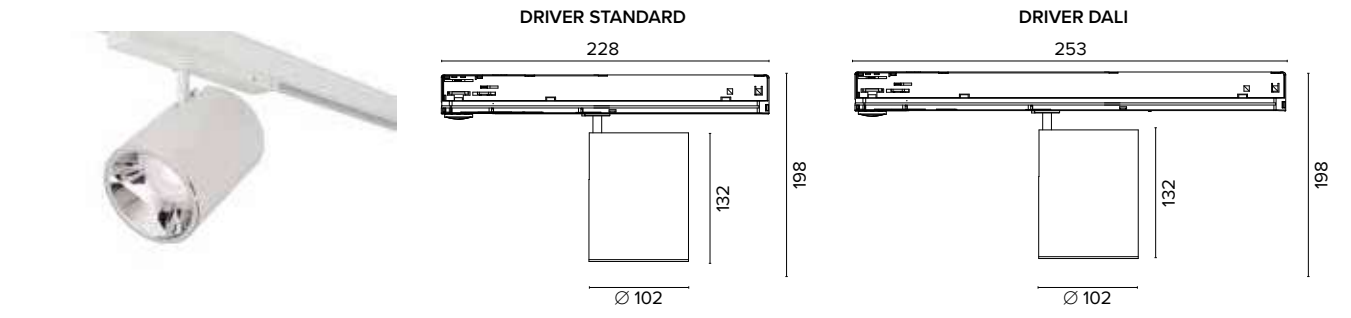

The same prices based on driver standard / Dali

SMART TRACK UGR<19

FRESH MEAT

2241 Smart Track **S**

2242 Smart Track **M**

Legenda colori / Color legend

■ Nero / Black

□ Bianco / White