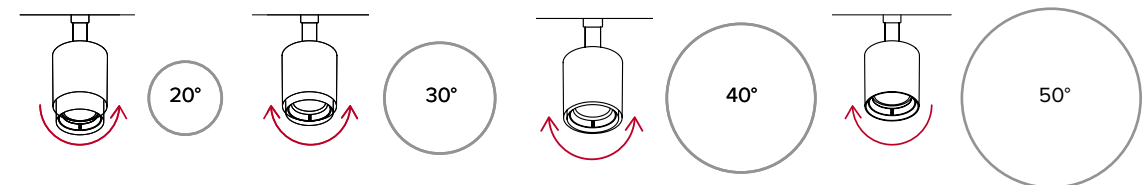

2542 F - Track L

IRC/CRI > 90

Mod. Model	3000K	Fascio Beam	Colore Color		DRIVER		
			□	■	Std	Dali	▲
	4000lm 34,4W 900mA	20° - 30° - 40° - 50°	□	■	167 €	234 €	267 €
2542	7E	X	1	2	-	L	C

Es. / Ex: 25427EX1L = 3000K, 4000lm, 34,4W, 900mA, fascio variabile 20°/30°/40°/50°, colore bianco, driver Dali / 3000K, 4000lm, 34,4W, 900mA, variable beam 20°/30°/40°/50°, white colour, Dali driver