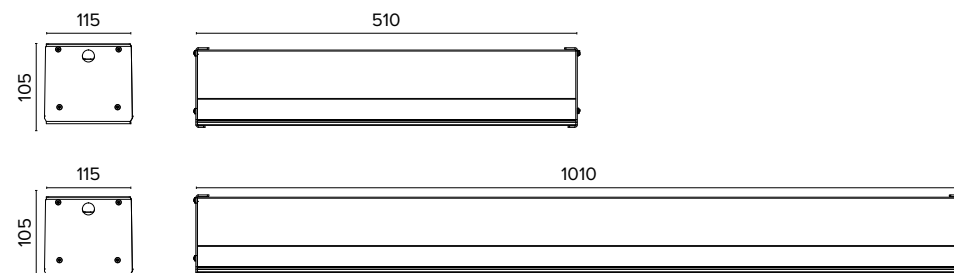

TAURUS

Corpo in estruso di alluminio e riflettore in policarbonato
Extruded aluminium body and polycarbonate reflector

Kit sospensione escluso
Suspension kit not included