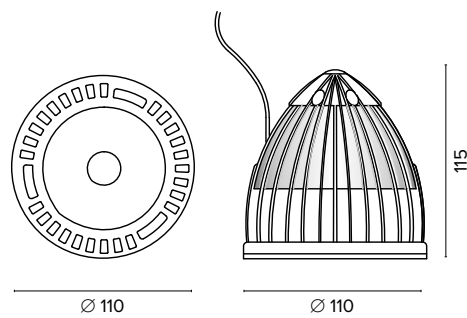

F111 MODULO LED LED MODULE

Corpo in pressofusione di alluminio, riflettore in alluminio metallizzato puro 99,98, con vetro di protezione
Die-cast aluminium body pure 99,98, aluminium reflector metallized with safety glass

Ottica / Optical

€ 8	
17°	F11117
26°	F11126
40°	F11140

Diffusore opale / Opal diffuser

€ 6	
F111000U	

Luce di cortesia / Courtesy light

Sa. 1 x 120 mA per tutte le versioni / Sa. 1 x 120 mA for all items

1 ora / hour   Cod. 123010   € 104,00
3 ore / hours   Cod. 123023/3   € 156,00

Legenda colori / Color legend

☐ Bianco / White   ☒ Nero / Black   ☐ Grigio / Grey

IRC/CRI > 90

Mod. Model	2700K			3000K			4000K			Fascio Beam			Colore Color			DRIVER				
	1615lm 12W 350mA	2270lm 12W 500mA	3110lm 24W 700mA	1700lm 12W 350mA	2390lm 17W 500mA	3270lm 24W 700mA	1785lm 12W 350mA	2510lm 17W 500mA	3440lm 24W 700mA	17°	26°	40°	☐	☒	☐	Senza Whitout	Std	Dimm Push N/A	Dali	
F111	OB	OC	OD	SB	SC	SD	TB	TC	TD	D	H	N	1	2	0	100 €	123 €	158 €	158 €	211 €
																-	E	D	L	C

Es. / Ex: F111SBD2D = 3000K, 1700lm, 12W, 350mA, fascio 17°, colore nero, dimmerabile push N/A / 3000K, 1700lm, 12W, 350mA, beam 17°, black color, dimmable push N/A

VIVID IRC/CRI 95

Mod. Model	3300K			3500K			Fascio Beam			Colore Color			DRIVER				
	1460lm 12W 350mA	2030lm 17W 500mA	2760lm 24W 700mA	1500lm 12W 350mA	2085lm 17W 500mA	2835lm 24W 700mA	17°	26°	40°	☐	☒	☐	Senza Whitout	Std	Dimm Push N/A	Dali	
F111	XB	XC	XD	DB	DC	DD	D	H	N	1	2	0	111 €	134 €	169 €	169 €	222 €
													-	E	D	L	C

Es. / Ex: F111XBH2L = 3300K, 1460lm, 12W, 350mA, fascio 26°, colore nero, driver Dali / 3300K, 1460lm, 12W, 350mA, beam 26°, black color, Dali driver

SUNLIKE IRC/CRI 97,6

Mod. Model	3000K			Fascio Beam			Colore Color			DRIVER				
	1200lm 12W 350mA	1700lm 17W 500mA	2400lm 24W 700mA	17°	26°	40°	☐	☒	☐	Senza Whitout	Std	Dimm Push N/A	Dali	
F111	SSB	SSC	SSD	D	H	N	1	2	0	134 €	156 €	191 €	191 €	245 €
										-	E	D	L	C

Es. / Ex: F111SSDN1C = 3000K, 2400lm, 24W, 700mA, fascio 40°, colore bianco, driver Casambi / 3000K, 2400lm, 24W, 700mA, beam 40°, white color, Casambi driver