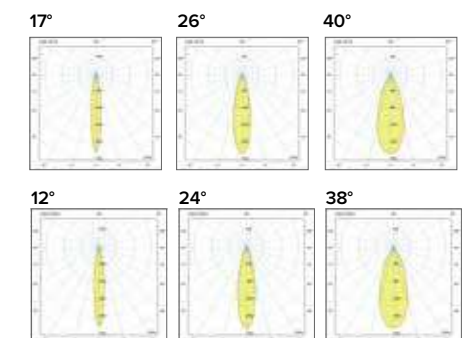

1060 DIAL 1

Corpo e staffe in estruso di alluminio, ghiera e modulo LED in alluminio pressofuso
Body and brackets in extruded aluminium, ring and LED module in die-cast aluminium

Solo per F111: Griglia e Diffusore opale / Only for F111: Honeycomb grid and Opal diffuser

Griglia / Honeycomb grid	Diffusore opale / Opal diffuser
€ 25 F111APE	€ 6 F111000U

Luce di cortesia con applicazione remota / Courtesy light with remote application

Sa. 1 x 120 mA per tutte le versioni / Sa. 1 x 120 mA for all items	1 ora / hour 3 ore / hours	Cod. 123010 Cod. 123023/3	€ 104,00 € 156,00

Legenda colori / Color legend

Corpo grigio con modulo led e staffe nero Grey body with black led module and brackets	Corpo bianco con modulo led e staffe nero White body with black led module and brackets	Nero / Black	Bianco / White

IRC/CRI > 90

Mod. Model	2700K			3000K			4000K			Fascio Beam			Colore Color				DRIVER					
	1615lm 12W 350mA	2270lm 17W 500mA	3110lm 24W 700mA	1700lm 12W 350mA	2390lm 17W 500mA	3270lm 24W 700mA	1785lm 12W 350mA	2510lm 17W 500mA	3440lm 24W 700mA	17°	26°	40°					Std	Dimm Push N/A	Dali			
F111													☐	☐	☐	☐	234 €	269 €	269 €			
1060	OB	OC	OD	-	SB	SC	SD	-	TB	TC	TD	-	D	H	N	0	1	2	9	E	D	L
F112				3910lm 24W 900mA															234 €	269 €	269 €	
1060	OB	OC	OD	OE	SB	SC	SD	SE	TB	TC	TD	TE	B	F	M	0	1	2	9	E	D	L

Es. / Ex: 1060BF2L = 2700K, 1615lm, 12W, 350mA, fascio 24°, colore nero, driver Dali / 2700K, 1615lm, 12W, 350mA, beam 24°, black color, Dali driver

VIVID IRC/CRI 95

Mod. Model	3300K			3500K			Fascio Beam			Colore Color				DRIVER							
	1460lm 12W 350mA	2030lm 17W 500mA	2760lm 24W 700mA	1500lm 12W 350mA	2510lm 17W 500mA	2835lm 24W 700mA	17°	26°	40°					Std	Dimm Push N/A	Dali					
F111										☐	☐	☐	☐	245 €	280 €	280 €					
1060	XB	XC	XD	-	DB	DC	DD	-	D	H	N	0	1	2	9	E	D	L			
F112				3450lm 32W 900mA															245 €	280 €	280 €
1060	XB	XC	XD	XE	DB	DC	DD	DE	B	F	M	0	1	2	9	E	D	L