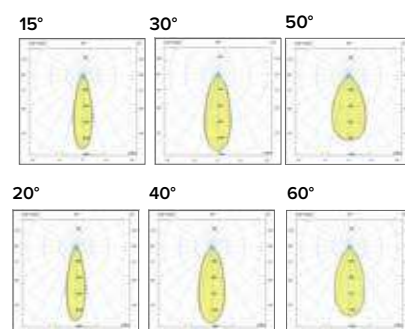

The same prices based on driver standard / Dali

SMART TRACK UGR<19

GOLD + IRC/CRI >90

2241 Smart Track **S**

2242 Smart Track **M**

Legenda colori / Color legend

■ Nero / Black

□ Bianco / White