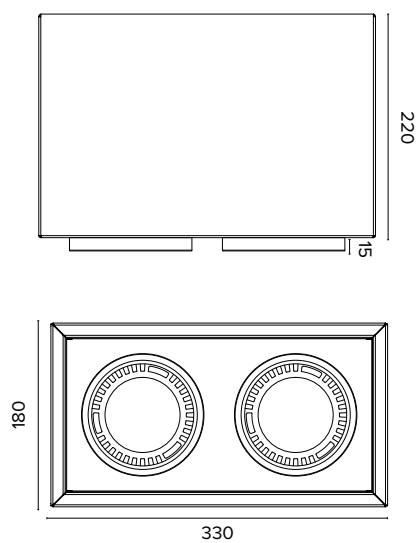

0776 NUVOLA

Semiestraibile / Semi-extractable

Corpo e staffe in acciaio verniciato, ghiera e modulo LED in alluminio pressofuso
Body and brackets in painted steel, ring and LED module in die-cast aluminium

F111

Solo per F111: Griglia e Diffusore opale / Only for F111: Honeycomb grid and Opal diffuser

Griglia per singoli acquisti / Honeycomb grid for single purchases

€ 25

F111APE

Diffusore opale per singoli acquisti / Opal diffuser for single purchases

€ 6

F111000U

Luce di cortesia con applicazione remota / Courtesy light with remote application

Sa. 1 x 120 mA per tutte le versioni / Sa. 1 x 120 mA for all items

1 ora / hour   Cod. 123010   € 104,00
3 ore / hours   Cod. 123023/3   € 156,00

Legenda colori / Color legend

Nero / Black

Bianco / White

Grigio / Grey

IRC/CRI > 90

Mod. Model	2700K			3000K			4000K			Fascio Beam			Colore Color			DRIVER		
	3230lm 2X12W 350mA	4540lm 2X17W 500mA	6220lm 2X24W 700mA	3400lm 2X12W 350mA	4780lm 2X17W 500mA	6540lm 2X24W 700mA	3570lm 2X12W 350mA	5020lm 2X17W 500mA	6880lm 2X24W 700mA	17°	26°	40°				Std	Dimm Push N/A	Dali
F111										D	H	N	2	1	0	467 €	538 €	538 €
0776	OB	OC	OD	-	SB	SC	SD	-	TB	TC	TD	-	-	-	E	D	L	
F112				7030lm 2X12W 350mA	3400lm 2X12W 350mA	4780lm 2X17W 500mA	6540lm 2X24W 700mA	7390lm 2X28W 800mA	3570lm 2X12W 350mA	5020lm 2X17W 500mA	6880lm 2X24W 700mA	7780lm 2X28W 800mA	12°	24°	38°	Std	Dimm Push N/A	Dali
0776	OB	OC	OD	OS	SB	SC	SD	SS	TB	TC	TD	TS	B	F	M	2	1	0
															E	D	L	

Es. / Ex: 07760BF2L = 2700K, 3230lm, 2x12W, 350mA, fascio 24°, colore nero, driver Dali / 2700K, 3230lm, 2x12W, 350mA, beam 24°, black color, Dali driver

VIVID IRC/CRI 95