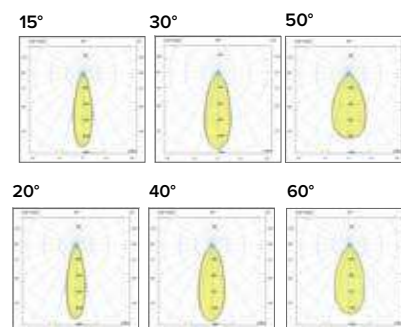

SMART TRACK UGR<19

IRC/CRI >90

2241 Smart Track **S**

2242 Smart Track **M**

Legenda colori / Color legend

■ Nero / Black

□ Bianco / White

IRC/CRI > 90