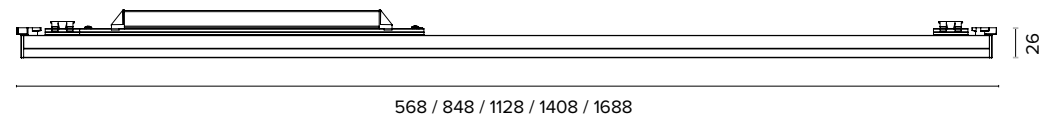

LINEA TRACK UGR<19

Legenda colori / Color legend

■ Nero / Black

□ Bianco / White

IRC/CRI> 90

Modello Model	3000K	4000K	Colore Color		DRIVER	
568 mm	1672 lm 10.4 W	1672 lm 10.4 W	□	■	Std	Dali
LINEB0560	3K	4K	1	2	167 €	237 €
					E	L

Es. / Ex: LINEB05603K1E = 3000K, 1672lm, 10.4W, fascio 90°, colore bianco, driver standard / 3000K, 10.4W, 1672lm, beam 90°, white color, standard driver

IRC/CRI> 90

Modello Model	3000K	4000K	Colore Color		DRIVER	
848 mm	2508 lm 15.6W	2508 lm 15.6W	□	■	Std	Dali
LINEB0840	3K	4K	1	2	190 €	260 €
					E	L

Es. / Ex: LINEB08404K2E = 4000K, 2508lm, 15.6W, fascio 90°, colore nero, driver standard / 4000K, 2508lm, 15.6W, beam 90°, black color, standard driver

IRC/CRI> 90

Modello Model	3000K	4000K	Colore Color		DRIVER	
1128 mm	3344 lm 20.8 W	3344 lm 20.8 W	□	■	Std	Dali
LINEB1120	3K	4K	1	2	239 €	309 €
					E	L

Es. / Ex: LINEB11204K2L = 4000K, 3344lm, 20.8W, fascio 90°, colore nero, driver Dali / 4000K, 3344lm, 20.8W, beam 90°, black color, Dali driver

IRC/CRI> 90

Modello Model	3000K	4000K	Colore Color		DRIVER	
1408 mm	4180 lm 26 W	4180 lm 26 W	□	■	Std	Dali
LINEB1400	3K	4K	1	2	298 €	368 €
					E	L

Es. / Ex: LINEB14003K1L = 3000K, 4180lm, 26W, fascio 90°, colore bianco, driver Dali / 4000K, 4180lm, 26W, beam 90°, white color, Dali driver

IRC/CRI> 90

Modello Model	3000K	4000K	Colore Color		DRIVER	
1688 mm	5016 lm 31.2 W	5016 lm 31.2 W	□	■	Std	Dali
LINEB1680	3K	4K	1	2	337 €	407 €
					E	L

Es. / Ex: LINEB16803K1E = 3000K, 5016lm, 31.2W, fascio 90°, colore bianco, driver standard / 3000K, 5016lm, 31.2W, beam 90°, white color, standard driver

Fascio diffuso
Diffused beam