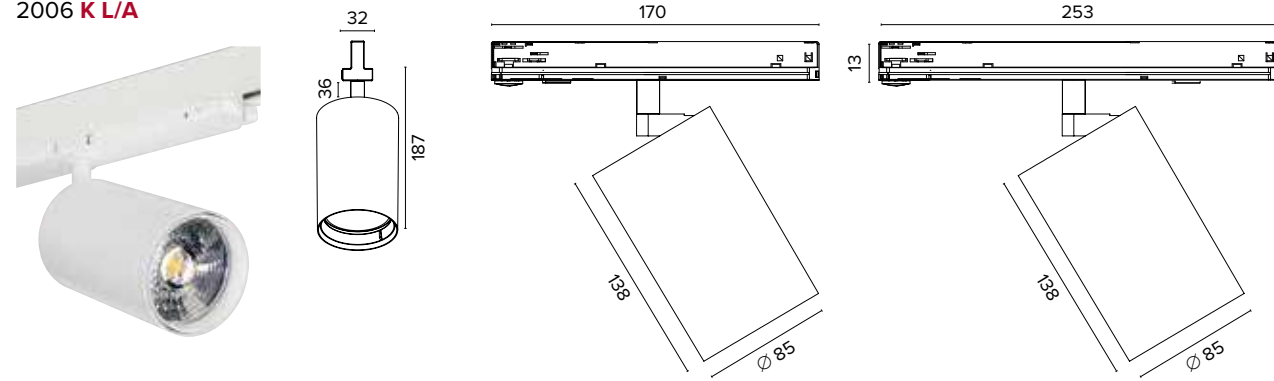

K FAMILY

IRC/CRI >90

2006 **K L/A**