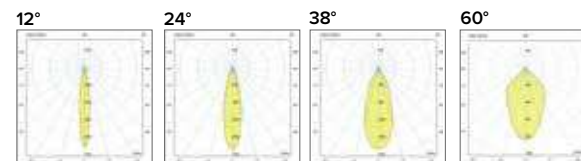

OVER LED PS

IRC/CRI >90