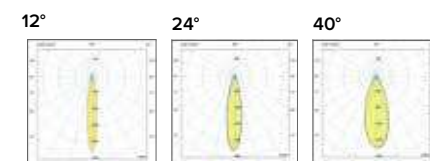

FOLD TOSHIBA AR111

Estraibile / Extractable

Legenda colori / Color legend

□ Bianco / White

TOSHIBA AR111 IRC/CRI > 90

Mod. Model	3000K	4000K	Fascio Beam			Colore Color	DRIVER
	840lm 12W 12V	920lm 12W 12V	12°	24°	40°	□	Trasformatore elettronico Electronic transformer
							€ 167
4621	7L	8L	B	F	N	9	E

Es. / Ex: **46217LF9E** = 3000K, 840lm, 12W, 12V, fascio 24° colore bianco, trasformatore elettronico
3000K, 840lm, 12W, 12V beam 24°, white colour, electronic transformer

TOSHIBA AR111 IRC/CRI > 90

Mod. Model	3000K	4000K	Fascio Beam			Colore Color	DRIVER
	1680lm 2x12W 12V	1840lm 2x12W 12V	12°	24°	40°	□	Trasformatore elettronico Electronic transformer
							€ 237
4622	7L	8L	B	F	N	9	E

Es. / Ex: **46227LB9E** = 3000K, 1680lm, 2x12W, 12V, fascio 12° colore bianco, trasformatore elettronico
3000K, 1680lm, 2x12W, 12V beam 12°, white colour, electronic transformer

TOSHIBA AR111 IRC/CRI > 90

Mod. Model	3000K	4000K	Fascio Beam			Colore Color	DRIVER
	2520lm 3x12W 12V	2760lm 3x12W 12V	12°	24°	40°	□	Trasformatore elettronico Electronic transformer
							€ 320
4623	7L	8L	B	F	N	9	E

Es. / Ex: **46238LF9E** = 4000K, 2760lm, 3x12W, 12V, fascio 24° colore bianco, trasformatore elettronico
4000K, 2760lm, 3x12W, 12V beam 24°, white colour, electronic transformer

LED
25000
HOURS