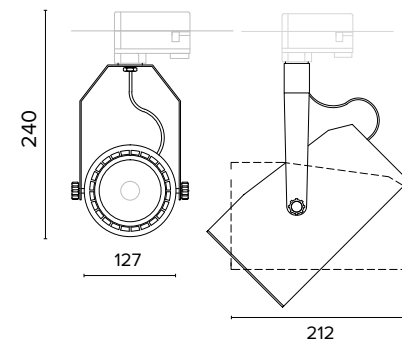

VIPER

GOLD IRC/CRI >90

1322 **Maxi**

Legenda colori / Color legend

- Nero / Black
- Grigio / Grey
- Bianco / White

IRC/CRI > 90

Mod. Model	2700K			Fascio Beam			Colore Color			DRIVER		
	1565lm 12W 350mA	2185lm 17W 500mA	2585lm 21W 600mA	25°	33°	50°	☐	☒	☐	Std	Dimm Push N/A	Dali
1321	GB	GC	GQ	G	J	R	1	2	0	193 €	228 €	228 €
										-	D	L

Es. / Ex: **1321GBR1L** = 2700K, 1565lm, 12W, 350mA, fascio 50°, colore bianco, driver Dali / 2700K, 1565lm, 12W, 350mA, beam 50°, white color, Dali driver

IRC/CRI > 90

Mod. Model	2700K		Fascio Beam			Colore Color			DRIVER		
	2970lm 25W 700mA	3720lm 33W 900mA	25°	33°	50°	☐	☒	☐	Std	Dimm Push N/A	Dali
1322	GD	GE	G	J	R	1	2	0	214 €	239 €	239 €
									-	D	L

Es. / Ex: **1322GDJ0L** = 2700K, 3270lm, 24W, 700mA, fascio 33°, colore grigio, driver Dali / 2700K, 3270lm, 24W, 700mA, beam 33°, grey color, Dali driver

SMART UGR<19

GOLD IRC/CRI >90

0597 **Smart M**

Legenda colori / Color legend

- Bianco / White

IRC/CRI > 90

Mod. Model	2700K			Fascio Beam			Colore Color	DRIVER				
	1565lm 12W 350mA	2185lm 17W 500mA	2970lm 25W 700mA	20°	40°	55°		Senza Without	Std	Dimm Push N/A	Dali	▲
0597	GB	GC	GD	E	N	S	1	145 €	178 €	214 €	214 €	267 €
				-	E	D	L	-	E	D	L	C

Es. / Ex: **0597GBN1L** = 2700K, 1565lm, 12W, 350mA, fascio 40°, colore bianco, driver Dali / 2700K, 1565lm, 12W, 350mA, beam 40°, white color, Dali driver

IRC/CRI > 90

4000K	2700K			Fascio Beam			Colore Color	DRIVER				
	2185lm 17W 500mA	2970lm 25W 700mA	3720lm 33W 900mA	20°	40°	55°		Senza Without	Std	Dimm Push N/A	Dali	▲
0598	GC	GD	GE	E	N	S	1	156 €	178 €	214 €	214 €	278 €
				-	E	D	L	-	E	D	L	C

Es. / Ex: **0598GDN1L** = 2700K, 2970lm, 25W, 700mA, fascio 40°, colore bianco, driver Dali / 2700K, 2970lm, 25W, 700mA, beam 40°, white color, Dali driver