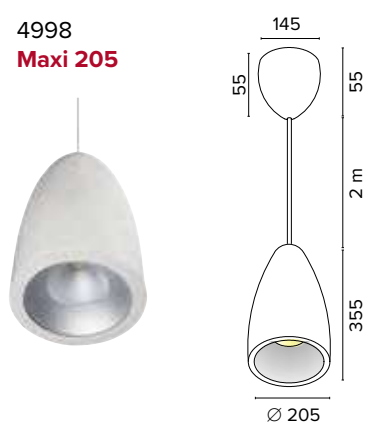

4998
Maxi 205