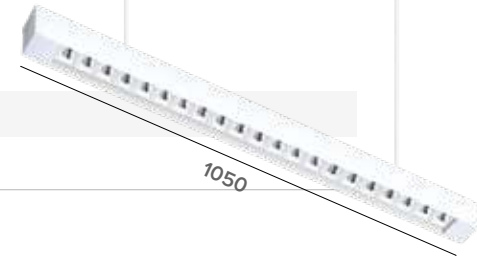

Legenda colori / Color legend

□ Bianco / White

IRC/CRI > 90

Mod. Model	2700K	3000K	4000K	OPAL + POWER				Colore Color	DRIVER		
				120° + 25°	120° + 40°	120° + 60°	120° + 80°		Std	Dimm Push N/A	Dali
	1862lm 12W 24V + 6447lm 36W 24V	1862lm 12W 24V + 7616lm 36W 24V	1862lm 12W 24V + 7644lm 36W 24V					□			
JSP	LA	LB	LC	B007	D007	T007	F007	WW	977 € E	1.049 € D	1.049 € L

Es. / Ex: JSPLAB007WWE = 2700K, 1862lm, 12W, 24V + 6447lm, 36W, 24V, fascio 120° + 25°, colore bianco, driver standard
2700K, 1862lm, 12W, 24V + 6447lm, 36W, 24V, beam 120° + 25°, white color, standard driver

IRC/CRI > 90

Mod. Model	2700K	3000K	4000K	OPAL + EXCEL		Colore Color	DRIVER		
				120° + 20° UGR<19	120° + 35° UGR<19		Std	Dimm Push N/A	Dali
	1862lm 12W 24V + 6447lm 36W 24V	1862lm 12W 24V + 7616lm 36W 24V	1862lm 12W 24V + 7644lm 36W 24V			□			
JSE	LA	LB	LC	E007	L007	WW	977 € E	1.049 € D	1.049 € L

Es. / Ex: JSELAE007WWE = 2700K, 1862lm, 12W, 24V + 6447lm, 36W, 24V, fascio 120° + 20° UGR<19, colore bianco, driver standard
2700K, 1862lm, 12W, 24V + 6447lm, 36W, 24V, beam 120° + 20° UGR<19, white color, standard driver

ESTRO JS 1050 mm

Corpo in estruso di alluminio verniciato. Opale in policarbonato opale. Cover Power in estruso di alluminio con lenti in policarbonato. Cover Excel in alluminio estruso verniciato con riflettori darklight
Body in painted extruded aluminium. Opal polycarbonate. Power cover in extruded aluminium with polycarbonate lenses. Excel painted extruded aluminium cover with darklight reflectors

ESTRO JS

ESTRO JS