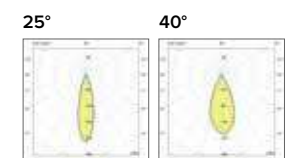

1130

IRC/CRI > 90

Modello Model	2700K	3000K	4000K	Ottiche fascio Beam optics		Colore Color		DRIVER
	414lm 3x2W 350mA	432lm 3x2W 350mA	468lm 3x2W 350mA	25°	40°	☐	☒	
1130	1D	2D	3D	G	N	1	2	997 € -

Es. / Ex: 11302DG1 = 3000K, 144lm, 2W, 350mA, fascio 25°, colore bianco, driver Dali / 3000K, 144lm, 2W, 350mA, beam 25°, white color, driver Standard

1110 / 1130 ICE