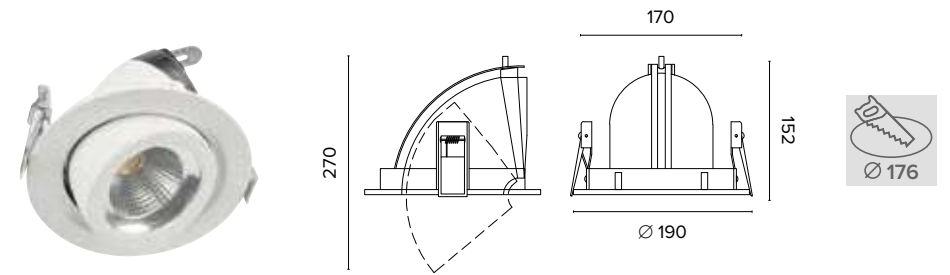

BERIN

IRC/CRI >90

0732 **Maxi**

Legenda colori / Color legend

IRC/CRI > 90

Mod. Model	4000K			Fascio Beam			Colore Color			DRIVER				
MIDI	1785lm	2510lm	2980lm	25°	33°	50°	□	■	■	Senza Without	Std	Dimm Push N/A	Dali	▲
	12W	17W	21W							128 €	150 €	186 €	186 €	239 €
0731	TB	TC	TQ	G	J	R	1	2	0	-	E	D	L	C

Es. / Ex: 0731TBR1L = 4000K, 1785lm, 12W, 350mA, fascio 50°, colore bianco, driver Dali / 4000K, 1785lm, 12W, 350mA, beam 50°, white color, Dali driver

IRC/CRI > 90

Mod. Model	4000K		Fascio Beam			Colore Color			DRIVER				
MAXI	3440lm	4320lm	17°	26°	45°	□	■	■	Senza Without	Std	Dimm Push N/A	Dali	▲
	24W	32W							131 €	164 €	189 €	189 €	252 €
0732	TD	TE	D	H	P	1	2	0	-	E	D	L	C

Es. / Ex: 0732TDP0L= 4000K, 3440lm, 24W, 700mA, fascio 45°, colore grigio, driver Dali / 4000K, 3440lm, 24W, 700mA, beam 45°, grey color, Dali driver

SPRING

IRC/CRI >90

Legenda colori / Color legend

IRC/CRI > 90

Modello Model	4000K			Ottiche fascio Beam optics			Colore Color			DRIVER		
MAXI	2510lm	3440lm	3890lm	20°	40°	60°	□	■	■	Std	Dimm Push N/A	Dali
	17W	24W	28W							248 €	283 €	283 €
4898	TC	TD	TS	E	N	T	1	2	0	-	D	L

Es. / Ex: 4898TDN0L= 4000K, 3440lm, 24W, 700mA, fascio 40°, colore grigio, driver Dali / 4000K, 3440lm, 24W, 700mA, beam 40°, grey color, Dali driver

IRC/CRI > 90

Modello Model	4000K			Ottiche fascio Beam optics			Colore Color			DRIVER		
EXTRA	2510lm	3440lm	4320lm	20°	40°	60°	□	■	■	Std	Dimm Push N/A	Dali
	17W	24W	32W							300 €	326 €	326 €
4899	TC	TD	TE	E	N	T	1	2	0	-	D	L

Es. / Ex: 4899TDE0L= 4000K, 3440lm, 24W, 700mA, fascio 20°, colore grigio, driver Dali / 4000K, 3440lm, 24W, 700mA, beam 20°, grey color, Dali driver