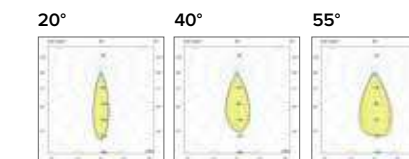

ORTOFRUTTA / FRUIT & VEGETABLE

ORTOFRUTTA / FRUIT & VEGETABLE