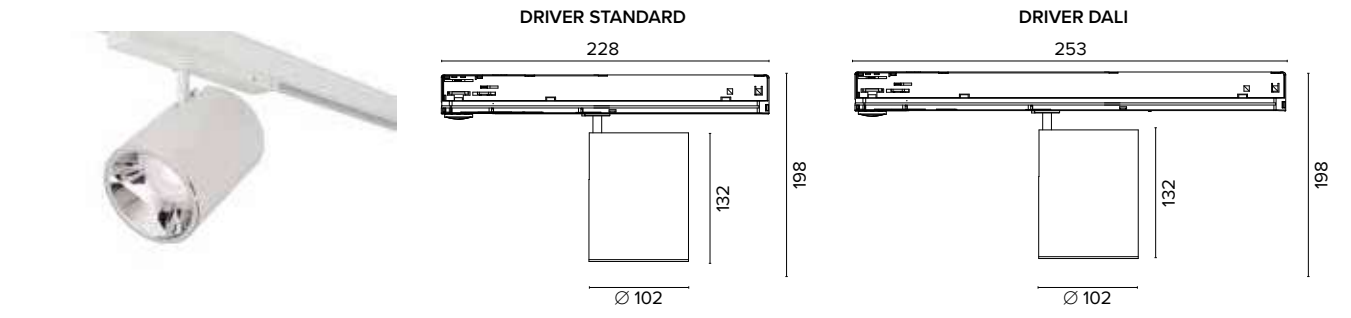

Stessi prezzi in base al driver standard / Dali

The same prices based on driver standard / Dali

SMART TRACK UGR<19

IRC/CRI >90

2241 Smart Track **S**

2242 Smart Track **M**

Legenda colori / Color legend

<input checked="" type="checkbox"/> Nero / Black	<input type="checkbox"/> Bianco / White
--	---