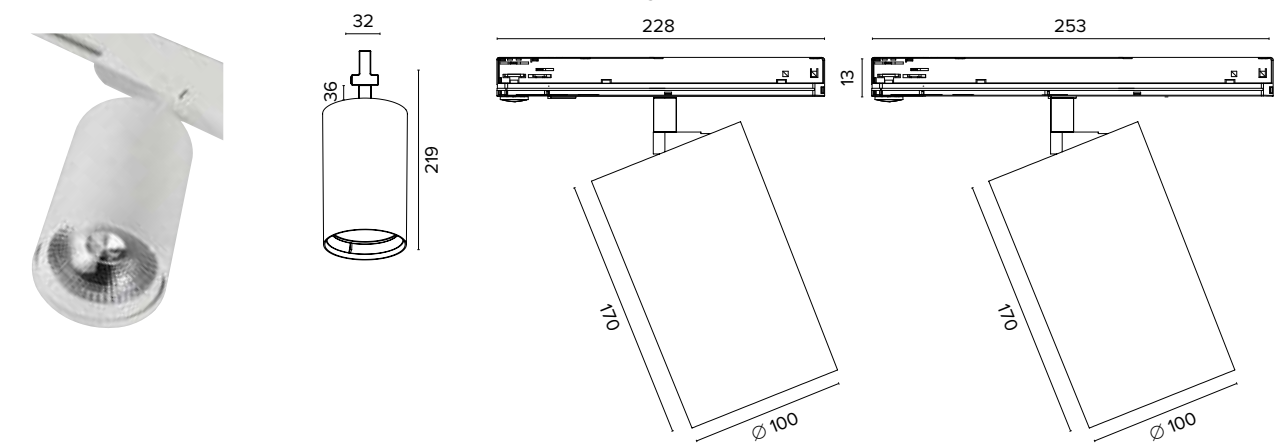

2031 **K XL/A**

Legenda colori / Color legend

- ☒ Nero / Black
- ☒ Grigio / Grey
- ☐ Bianco / White

IRC/CRI > 90

Mod. Model	3000K			Fascio Beam				Colore Color			DRIVER		
	1700lm 12W 350mA	2390lm 17W 500mA	2835lm 21W 600mA	12°	24°	38°	60°	☐	☒	☒	Std	Dali	☒
2006	SB	SC	SQ	B	F	M	T	1	2	0	210 € E	277 € L	299 € C

Es. / Ex: 2006SBFOL= 3000K, 1700lm, 12W, 350mA, fascio 24°, colore grigio, driver Dali / 3000K, 1700lm, 12W, 350mA, beam 24°, grey colour, Dali driver

IRC/CRI > 90

Mod. Model	3000K			Fascio Beam				Colore Color			DRIVER		
	3270lm 24W 700mA	3695lm 28W 800mA	4110lm 32W 900mA	12°	24°	38°	60°	☐	☒	☒	Std	Dali	☒
2031	SD	SS	SE	B	F	M	T	1	2	0	227 € E	294 € L	316 € C

Es. / Ex: 2031SDFOL= 3000K, 3270lm, 24W, 700mA, fascio 24°, colore grigio, driver Dali / 3000K, 3270lm, 24W, 700mA, beam 24°, grey colour, Dali driver

OVER LED PS

IRC/CRI >90