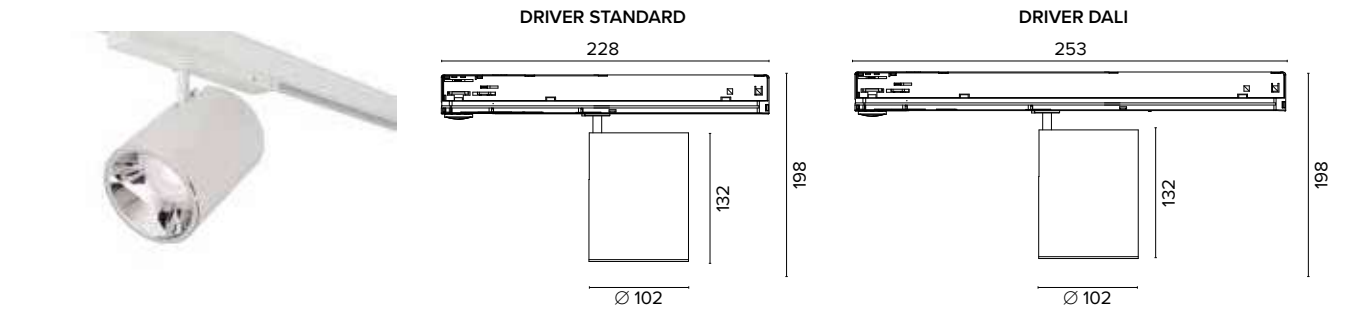

The same prices based on driver standard / Dali

ORTOFRUTTA / FRUIT & VEGETABLE

SMART TRACK UGR<19

GOLD IRC/CRI >90

2241 Smart Track **S**

2242 Smart Track **M**

Legenda colori / Color legend

■ Nero / Black