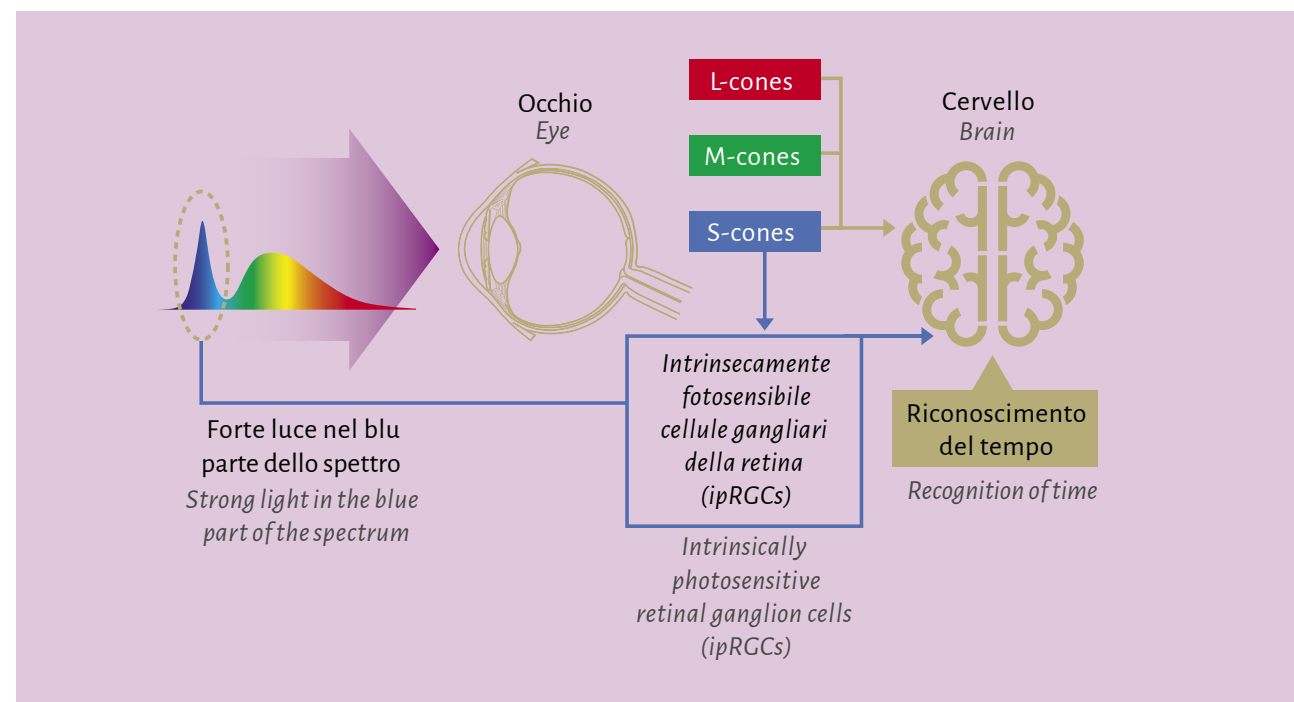

ISPIRATI DALLA LUCE NATURALE INSPIRED BY NATURAL LIGHT

SunLike è una sorgente luminosa avanzata che annulla il picco di luce blu, simile allo spettro della luce solare e contribuisce a **mantenere il ritmo circadiano umano stabile**, esaltando il colore degli oggetti. La luce di un normale LED bianco è creata dalla combinazione di luce emessa da un LED blu ma con SUNLIKE, tutta la luce viene emessa da un **LED viola**, il che si traduce in uno spettro naturale e continuo che è molto vicino a quello della luce del sole.

SunLike is advanced light source that nullify blue light peak, similar to sunlight spectrum contributes to maintaining a stable human circadian rhythm and enhancing the color clarity of objects. The light from an ordinary white LED is created from the combination of light emitted from a blue LED and light emitted by exciting fluorescent materials. With SUNLIKE, all of the light is emitted from a violet LED, the results is a natural and continuous spectrum that is very close to sunlight.

PAROLA D'ORDINE: IRC 97,6 KEY WORD: CRI 97,6

La resa cromatica indica l'effetto che una sorgente luminosa ha sui colori degli oggetti, **il valore 100 rappresenta i colori alla luce naturale**. SunLike mostra un colore superiore rispetto a molti LED, in quanto ha una resa cromatica molto vicina a 100, ciò è verificabile anche attraverso lo standard TM-30-15 (il metodo IES per la valutazione della resa cromatica della sorgente luminosa). Questa peculiarità trova riscontro in occasione di eventi quali mostre di arte e sfilate di moda. **Gallerie d'arte, showrooms, negozi, hotel e i ristoranti** sono solo alcuni esempi di luoghi in grado di massimizzare questo potenziale.

Color rendering indicates the effect that a light source has on the colors of objects value 100 representing colors under natural light. SunLike exhibits superior color rendering properties with a value close to 100 showable through the new TM-30-15 standard (the IES Method for Evaluating Light Source Color Rendition). The technology expresses natural colors at events such as exhibitions of European art and fashion shows. Art galleries, showrooms, shops, hotels, and restaurants are just some examples of places that are capable of maximizing this potential.