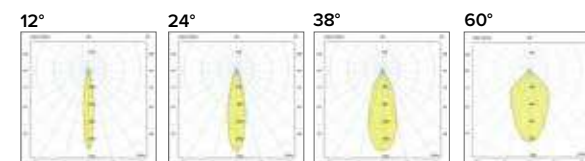

OVER LED PS

IRC/CRI >90