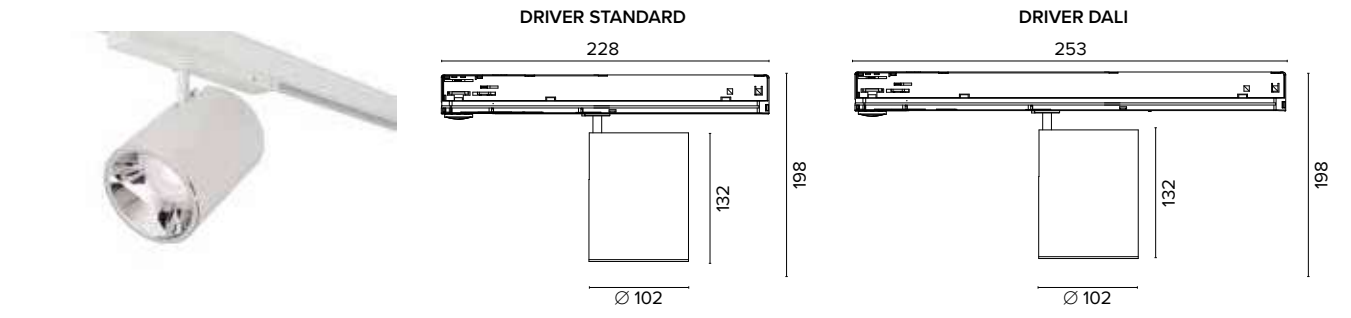

The same prices based on driver standard / Dali

SMART TRACK UGR<19

GOLD + IRC/CRI >90

2241 Smart Track **S**

2242 Smart Track **M**

Legenda colori / Color legend

■ Nero / Black

□ Bianco / White