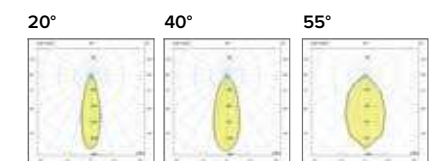

IRC/CRI > 90

Mod. Model	2700K			Fascio Beam			Colore Color		DRIVER		
	2185lm 17W 500mA	2970lm 25W 700mA	3715lm 31W 850mA	20°	40°	55°	□	■	Std	Dali	▲
M											
2242	GC	GD	GT	E	N	S	1	2	238 € E	305 € L	327 € C

Es. / Ex: 2242GDE1L = 2700K, 2970lm, 25W, 700mA, fascio 20°, colore bianco, driver Dali / 2700K, 2970lm, 25W, 700mA, beam 20°, white color, Dali driver