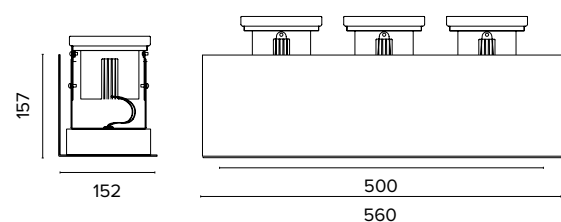

F112

Solo per F111: Griglia e Diffusore opale / Only for F111: Honeycomb grid and Opal diffuser

Griglia per singoli acquisti / Honeycomb grid for single purchases

€ 25
F111APE

Diffusore opale per singoli acquisti / Opal diffuser for single purchases

€ 6
F111000U

Luce di cortesia con applicazione remota / Courtesy light with remote application

Sa. 1 x 120 mA per tutte le versioni / Sa. 1 x 120 mA for all items

1 ora / hour   Cod. 123010   € 104,00
3 ore / hours   Cod. 123023/3   € 156,00

Legenda colori / Color legend

Corpo grigio con modulo led e staffe nero
Grey body with black led module and brackets

Corpo bianco con modulo led e staffe nero
White body with black led module and brackets

Nero / Black

Bianco / White

IRC/CRI > 90

Mod. Model	2700K			3000K			4000K			Fascio Beam			Colore Color				DRIVER					
	4845lm 3X12W 350mA	6810lm 3X17W 500mA	9330lm 3X24W 700mA	5100lm 3X12W 350mA	7170lm 3X17W 500mA	9810lm 3X24W 700mA	5355lm 3X12W 350mA	7530lm 3X17W 500mA	10320lm 3X24W 700mA	17°	26°	40°	☐	☐	☐	☐	Std	Dimm Push N/A	Dali			
F111																			522 €	629 €	629 €	
4713	OB	OC	OD	-	SB	SC	SD	-	TB	TC	TD	-	D	H	N	0	1	2	9	E	D	L
F112				10545lm 3X12W 350mA	5100lm 3X12W 350mA	7170lm 3X17W 500mA	9810lm 3X24W 700mA	11085lm 3X12W 350mA	5355lm 3X12W 350mA	7530lm 3X17W 500mA	10320lm 3X24W 700mA	11670lm 3X12W 350mA	12°	24°	38°				522 €	629 €	629 €	
4713	OB	OC	OD	OS	SB	SC	SD	SS	TB	TC	TD	TS	B	F	M	0	1	2	9	E	D	L

Es. / Ex: 4713OBF2L = 2700K, 4845lm, 3x12W, 350mA, fascio 24°, colore nero, driver Dali / 2700K, 4845lm, 3x12W, 350mA, beam 24°, black color, Dali driver

VIVID IRC/CRI 95

Mod. Model	3300K			3500K			Fascio Beam			Colore Color				DRIVER				
	4380lm 3X12W 350mA	6090lm 3X17W 500mA	8280lm 3X24W 700mA	4500lm 3X12W 350mA	7530lm 3X17W 500mA	8505lm 3X24W 700mA	17°	26°	40°	☐	☐	☐	☐	Std	Dimm Push N/A	Dali		
F111																555 €	662 €	662 €
4713	XB	XC	XD	-	DB	DC	DD	-	D	H	N	0	1	2	9	E	D	L
F112				9330lm 3X12W 350mA	4500lm 3X12W 350mA	7530lm 3X17W 500mA	8505lm 3X24W 700mA	9585lm 3X12W 350mA	12°	24°	38°					555 €	662 €	662 €
4713	XB	XC	XD	XS	DB	DC	DD	DS	B	F	M	0	1	2	9	E	D	L

Es. / Ex: 4713XBF2L = 3300K, 4380lm, 3x12W, 350mA, fascio 24°, colore nero, driver Dali / 3300K, 4380lm, 3x12W, 350mA, beam 24°, black color, Dali driver

SUNLIKE IRC/CRI 97,6

Mod. Model	3000K			Fascio Beam			Colore Color				DRIVER				
	3600lm 3X12W 350mA	5100lm 3X17W 500mA	7200lm 3X24W 700mA	17°	26°	40°	☐	☐	☐	☐	Std	Dimm Push N/A	Dali		
F111													622 €	729 €	729 €
4713	SSB	SSC	SSD	-	D	H	N	0	1	2	9	E	D	L	
F112				8400lm 3X12W 350mA	5100lm 3X17W 500mA	7200lm 3X24W 700mA	12°	24°	38°				622 €	729 €	729 €
4713	SSB	SSC	SSD	SSS	B	F	M	0	1	2	9	E	D	L	

Es. / Ex: 4713SSBB2L = 3000K, 3600lm, 3x12W, 350mA, fascio 12°, colore nero, driver Dali / 3000K, 3600lm, 3x12W, 350mA, beam 12°, black color, Dali driver

F111

F112