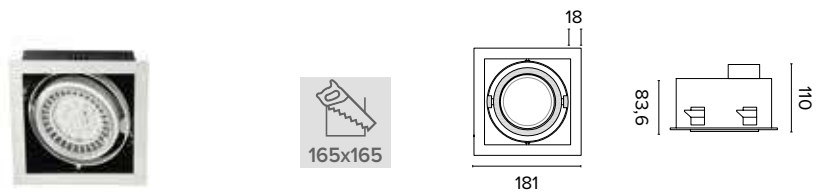

BOB ECO OSRAM

Basculante / Tilt

Corpo e staffe in acciaio verniciato ghiera e cornice in alluminio
Body and brackets in painted steel ring, and frame in aluminium

Legenda colori / Color legend

☐ Bianco / White

☐ Grigio / Grey

ARLED OSRAM IRC/CRI > 80

Mod. Model	3000K		4000K		Fascio Beam		Colore Color	
	1250lm 16W 230V	1850lm 23W 230V	1350lm 16W 230V	1950lm 23W 230V	24°	40°	☐	☐
1808	2X	2Y	3X	3Y	F	N	1	0
	€ 79	€ 87	€ 79	€ 87				

Es. / Ex: 18082XF1 = 3000K, 1250lm, 16W, 230V, fascio 24°, colore bianco / 3000K, 1250lm, 16W, 230V, beam 24°, white colour

ARLED COB OSRAM IRC/CRI > 80

Mod. Model	3000K	4000K	Fascio Beam		Colore Color		DRIVER		
	4300lm 38W 1050mA	4500lm 38W 1050mA	24°	40°	☐	☐	Std	Dimm Push N/A	Dali
1808	5F	6F	F	N	1	0	E	D	L
							€ 116	€ 151	€ 151

Es. / Ex: 18085FF1L = 3000K, 4300lm, 38W, 1050mA, fascio 24°, colore bianco, driver dali / 3000K, 4300lm, 38W, 1050mA, beam 24°, white colour, dali driver