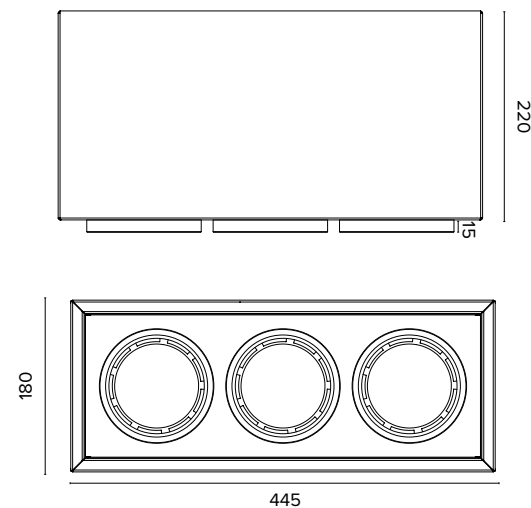

F112

Solo per F111: Griglia e Diffusore opale / Only for F111: Honeycomb grid and Opal diffuser

Griglia per singoli acquisti / Honeycomb grid for single purchases	Diffusore opale per singoli acquisti / Opal diffuser for single purchases
€ 25 F111APE	€ 6 F111000U

Luce di cortesia con applicazione remota / Courtesy light with remote application

Sa. 1 x 120 mA per tutte le versioni / Sa. 1 x 120 mA for all items

1 ora / hour   Cod. 123010   € 104,00
3 ore / hours   Cod. 123023/3   € 156,00

Legenda colori / Color legend

Nero / Black

Bianco / White

Grigio / Grey

IRC/CRI > 90

Mod. Model	2700K			3000K			4000K			Fascio Beam			Colore Color			DRIVER					
	4845lm 3X12W 350mA	6810lm 3X17W 500mA	9330lm 3X24W 700mA	5100lm 3X12W 350mA	7170lm 3X17W 500mA	9810lm 3X24W 700mA	5355lm 3X12W 350mA	7530lm 3X17W 500mA	10320lm 3X24W 700mA	17°	26°	40°	■	□	■	Std	Dimm Push N/A	Dali			
F111																678 €	739 €	739 €			
0777	OB	OC	OD	-	SB	SC	SD	-	TB	TC	TD	-	D	H	N	2	1	0	E	D	L
F112				10545lm 3X28W 800mA												678 €	739 €	739 €			
0777	OB	OC	OD	OS	SB	SC	SD	SS	TB	TC	TD	TS	B	F	M	2	1	0	E	D	L

Es. / Ex: 0777OBF2L = 2700K, 4845lm, 3x12W, 350mA, fascio 24°, colore grigio, driver Dali / 2700K, 4845lm, 3x12W, 350mA, beam 24°, gray color, Dali driver

VIVID IRC/CRI 95

Mod. Model	3300K			3500K			Fascio Beam			Colore Color			DRIVER					
	4380lm 3X12W 350mA	6090lm 3X17W 500mA	8280lm 3X24W 700mA	4500lm 3X12W 350mA	7530lm 3X17W 500mA	8505lm 3X24W 700mA	17°	26°	40°	■	□	■	Std	Dimm Push N/A	Dali			
F111																711 €	817 €	817 €
0777	XB	XC	XD	-	DB	DC	DD	-	D	H	N	2	1	0	E	D	L	
F112				9330lm 3X28W 800mA												711 €	817 €	817 €
0777	XB	XC	XD	XS	DB	DC	DD	DS	B	F	M	2	1	0	E-	D	L	

Es. / Ex: 0777XBF2L = 3300K, 4380lm, 3x12W, 350mA, fascio 24°, colore grigio, driver Dali / 3300K, 4380lm, 3x12W, 350mA, beam 24°, gray color, Dali driver

SUNLIKE IRC/CRI 97,6

Mod. Model	3000K			Fascio Beam			Colore Color			DRIVER					
	3600lm 3X12W 350mA	5100lm 3X17W 500mA	7200lm 3X24W 700mA	17°	26°	40°	■	□	■	Std	Dimm Push N/A	Dali			
F111													777 €	884 €	884 €
0777	SSB	SSC	SSD	-	D	H	N	2	1	0	E	D	L		
F112				8400lm 3X28W 800mA									777 €	884 €	884 €
0777	SSB	SSC	SSD	SSS	B	F	M	2	1	0	E	D	L		

Es. / Ex: 0777SSBB2L = 3000K, 3600lm, 3x12W, 350mA, fascio 12°, colore grigio, driver Dali / 3000K, 3600lm, 3x12W, 350mA, beam 12°, gray color, Dali driver