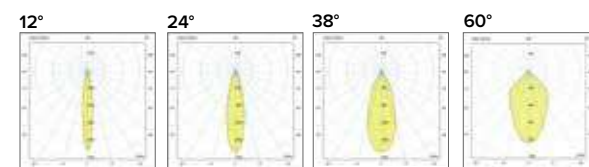

2002 K L/ TRACK