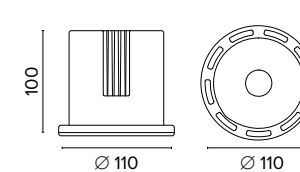

F111

F112

1006 MARQUEZ

Corpo e staffe in estruso di alluminio, ghiera e modulo LED in alluminio pressofuso
Body and brackets in extruded aluminium, ring and LED module in die-cast aluminium

Solo per F111: Griglia e Diffusore opale / Only for F111: Honeycomb grid and Opal diffuser

Griglia per singoli acquisti / Honeycomb grid for single purchases		Diffusore opale per singoli acquisti / Opal diffuser for single purchases	
	€ 25 F111APE		€ 6 F111000U

In alternativa alla scelta del driver, base di fissaggio a soffitto con driver inclusi
Alternative driver choice, base for ceiling drivers included

DRIVER STANDARD / STANDARD DRIVER					
W	mA	COD.			€
6X12	350	10060B01	10060B02	10060B00	263
6X17	500	10060C01	10060C02	10060C00	263
DRIVER DIMMERABILE PUSH N/A / PUSH N/A DIMMABLE DRIVER					
W	mA	COD.			€
6X12	350	10060B01D	10060B02D	10060B00D	477
6X17	500	10060C01D	10060C02D	10060C00D	477
DRIVER DALI / DALI DRIVER					
W	mA	COD.			€
6X12	350	10060B01L	10060B02L	10060B00L	477
6X17	500	10060C01L	10060C02L	10060C00L	477

Luce di cortesia con applicazione remota / Courtesy light with remote application

Sa. 1 x 120 mA per tutte le versioni / Sa. 1 x 120 mA for all items

1 ora / hour   Cod. 123010   € 104,00
3 ore / hours   Cod. 123023/3   € 156,00

Legenda colori / Color legend

☐ Bianco / White   ☒ Nero / Black   ☒ Grigio / Grey

IRC/CRI > 90