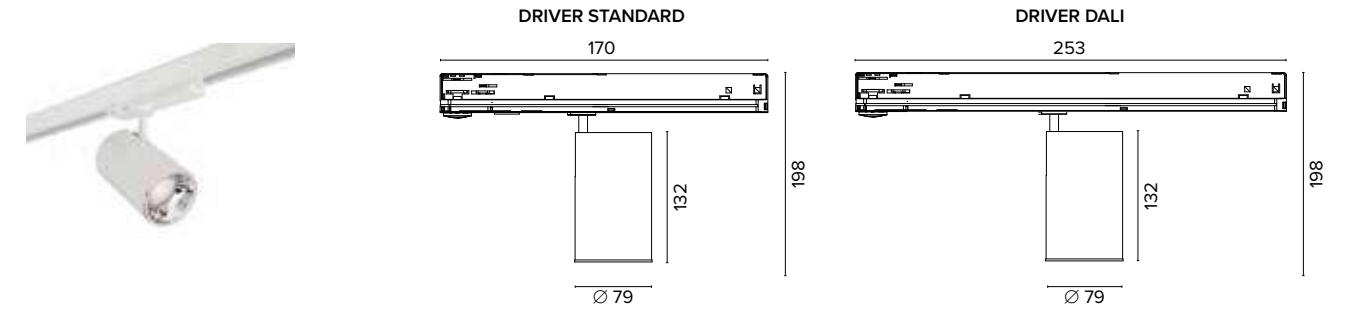

SMART TRACK UGR<19

IRC/CRI >90

2241 Smart Track **S**

2242 Smart Track **M**

Legenda colori / Color legend

■ Nero / Black

□ Bianco / White

IRC/CRI > 90