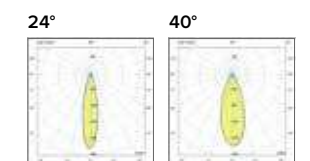

MARQUEZ OSRAM

Legenda colori / Color legend

□ Bianco / White

■ Nero / Black

■ Grigio / Grey

ARLED OSRAM IRC/CRI > 80

230 volts

Mod. Mode	3000K		4000K		Fascio Beam		Colore Color		
	2500lm 2x16W 230V	3700lm 2x23W 230V	2700lm 2x16W 230V	3900lm 2x23W 230V	24°	40°	■	□	■
1002	2X	2Y	3X	3Y	F	N	2	1	0
	€ 248	€ 265	€ 248	€ 265					

Es. / Ex: 10022XF2 = 3000K, 2500lm, 2x16W, 230V, fascio 24°, colore nero / 3000K, 2500lm, 2x16W, 230V, beam 24°, black colour

ARLED COB OSRAM IRC/CRI > 80

Mod. Model	3000K	4000K	Fascio Beam		Colore Color			DRIVER		
	8600lm 2x38W 1050mA	9000lm 2x38W 1050mA	24°	40°	■	□	■	Std	Dimm Push N/A	Dali
1002	5F	6F	F	N	2	1	0	E	D	L
	€ 332	€ 386	€ 386							

Es. / Ex: 10025FF1L = 3000K, 8600lm, 2x38W, 1050mA, fascio 24°, colore bianco, driver Dali 3000K, 8600lm, 2x38W, 1050mA, beam 24°, white colour, Dali driver

Legenda colori / Color legend

□ Bianco / White

■ Nero / Black

■ Grigio / Grey

ARLED OSRAM IRC/CRI > 80

230 volts

Mod. Mode	3000K		4000K		Fascio Beam		Colore Color		
	5000lm 4x16W 230V	7400lm 4x23W 230V	5400lm 4x16W 230V	7800lm 4x23W 230V	24°	40°	■	□	■
1004	2X	2Y	3X	3Y	F	N	2	1	0
	€ 420	€ 451	€ 420	€ 451					

Es. / Ex: 10042XF2 = 3000K, 5000lm, 4x16W, 230V, fascio 24°, colore nero / 3000K, 5000lm, 4x16W, 230V, beam 24°, black colour

ARLED COB OSRAM IRC/CRI > 80

Mod. Model	3000K	4000K	Fascio Beam		Colore Color			DRIVER		
	17200lm 4x38W 1050mA	18000lm 4x38W 1050mA	24°	40°	■	□	■	Std	Dimm Push N/A	Dali
1004	5F	6F	F	N	2	1	0	E	D	L
	€ 563	€ 723	€ 723							

Es. / Ex: 10025FF1L = 3000K, 17200lm, 4x38W, 1050mA, fascio 24°, colore bianco, driver Dali 3000K, 17200lm, 4x38W, 1050mA, beam 24°, white colour, Dali driver

Es. / Ex: 10025FF1L =

ARLED OSRAM IRC/CRI > 80

230 volts

Mod. Mode	3000K		4000K		Fascio Beam		Colore Color		
	3750lm 3x16W 230V	5500lm 3x23W 230V	4050lm 3x16W 230V	5850lm 3x23W 230V	24°	40°	■	□	■
1003	2X	2Y	3X	3Y	F	N	2	1	0
	€ 318	€ 341	€ 318	€ 341