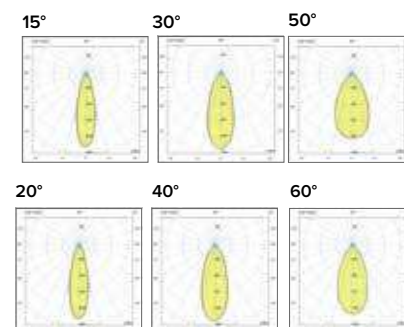

The same prices based on driver standard / Dali

SMART TRACK UGR<19

FRESH MEAT

2241 Smart Track **S**

2242 Smart Track **M**

Legenda colori / Color legend

■ Nero / Black

□ Bianco / White