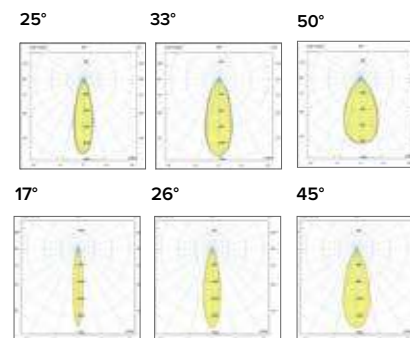

IRC/CRI > 90

Mod. Model	4000K		Fascio Beam			Colore Color			DRIVER				
MAXI	3440lm	4320lm	17°	26°	45°	□	■	■	Senza Without	Std	Dimm Push N/A	Dali	▲
	24W	32W							131 €	164 €	189 €	189 €	252 €
0732	TD	TE	D	H	P	1	2	0	-	E	D	L	C

Es. / Ex: 0732TDP0L= 4000K, 3440lm, 24W, 700mA, fascio 45°, colore grigio, driver Dali / 4000K, 3440lm, 24W, 700mA, beam 45°, grey color, Dali driver