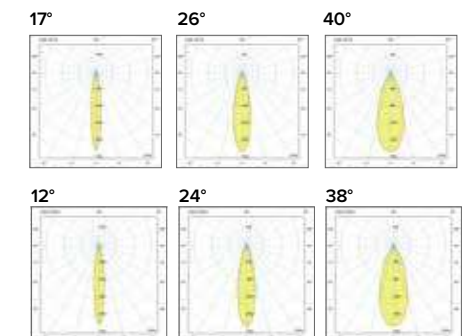

F111

F112

1006 MARQUEZ

Corpo e staffe in estruso di alluminio, ghiera e modulo LED in alluminio pressofuso
Body and brackets in extruded aluminium, ring and LED module in die-cast aluminium

Solo per F111: Griglia e Diffusore opale / Only for F111: Honeycomb grid and Opal diffuser

Griglia per singoli acquisti / Honeycomb grid for single purchases		Diffusore opale per singoli acquisti / Opal diffuser for single purchases	
	€ 25 F111APE		€ 6 F111000U

In alternativa alla scelta del driver, base di fissaggio a soffitto con driver inclusi
Alternative driver choice, base for ceiling drivers included

DRIVER STANDARD / STANDARD DRIVER					
W	mA	COD.			€
6X12	350	10060B01	10060B02	10060B00	263
6X17	500	10060C01	10060C02	10060C00	263
DRIVER DIMMERABILE PUSH N/A / PUSH N/A DIMMABLE DRIVER					
W	mA	COD.			€
6X12	350	10060B01D	10060B02D	10060B00D	477
6X17	500	10060C01D	10060C02D	10060C00D	477
DRIVER DALI / DALI DRIVER					
W	mA	COD.			€
6X12	350	10060B01L	10060B02L	10060B00L	477
6X17	500	10060C01L	10060C02L	10060C00L	477

Luce di cortesia con applicazione remota / Courtesy light with remote application

Sa. 1 x 120 mA per tutte le versioni / Sa. 1 x 120 mA for all items

1 ora / hour   Cod. 123010   € 104,00
3 ore / hours   Cod. 123023/3   € 156,00

Legenda colori / Color legend

☐ Bianco / White   ☒ Nero / Black   ☒ Grigio / Grey

IRC/CRI > 90