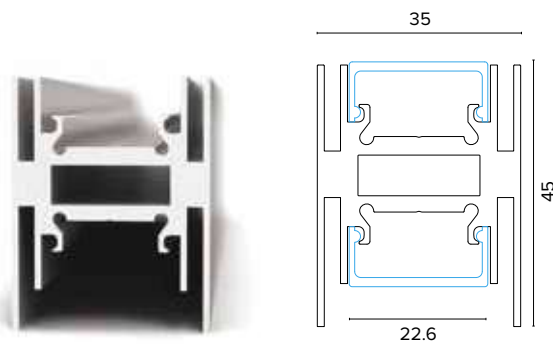

Legenda colori / Color legend

□ Bianco / White

IRC/CRI > 90

Mod. Model	2700K	3000K	4000K	OPAL + POWER				Colore Color	DRIVER		
				120° + 25°	120° + 40°	120° + 60°	120° + 80°		Std	Dimm Push N/A	Dali
	1862lm 12W 24V + 6447lm 36W 24V	1862lm 12W 24V + 7616lm 36W 24V	1862lm 12W 24V + 7644lm 36W 24V					□			
JSP	LA	LB	LC	B007	D007	T007	F007	WW	977 € E	1.049 € D	1.049 € L

Es. / Ex: JSPLAB007WWE = 2700K, 1862lm, 12W, 24V + 6447lm, 36W, 24V, fascio 120° + 25°, colore bianco, driver standard
2700K, 1862lm, 12W, 24V + 6447lm, 36W, 24V, beam 120° + 25°, white color, standard driver

IRC/CRI > 90

Mod. Model	2700K	3000K	4000K	OPAL + EXCEL		Colore Color	DRIVER		
				120° + 20° UGR<19	120° + 35° UGR<19		Std	Dimm Push N/A	Dali
	1862lm 12W 24V + 6447lm 36W 24V	1862lm 12W 24V + 7616lm 36W 24V	1862lm 12W 24V + 7644lm 36W 24V			□			
JSE	LA	LB	LC	E007	L007	WW	977 € E	1.049 € D	1.049 € L

Es. / Ex: JSELAE007WWE = 2700K, 1862lm, 12W, 24V + 6447lm, 36W, 24V, fascio 120° + 20° UGR<19, colore bianco, driver standard
2700K, 1862lm, 12W, 24V + 6447lm, 36W, 24V, beam 120° + 20° UGR<19, white color, standard driver

ESTRO JS 1050 mm

Corpo in estruso di alluminio verniciato. Opale in policarbonato opale. Cover Power in estruso di alluminio con lenti in policarbonato. Cover Excel in alluminio estruso verniciato con riflettori darklight
Body in painted extruded aluminium. Opal polycarbonate. Power cover in extruded aluminium with polycarbonate lenses. Excel painted extruded aluminium cover with darklight reflectors

ESTRO JS

ESTRO JS

ESTRO creative and harmonious lighting Scopri l'intera gamma ESTRO sul catalogo dedicato / Discover the whole ESTRO range in the dedicated catalog