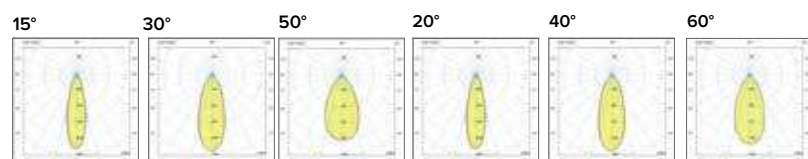

Legenda colori / Color legend

■ Nero / Black   ■ Grigio / Grey   □ Bianco / White

Modello Model	MEAT+			Ottiche fascio Beam optics			Colore Color			DRIVER				
	1440lm 17W 500mA	1960lm 25W 700mA	2450lm 33W 900mA	15°	30°	50°	□	■	■	Senza Without	Std	Dimm Push N/A	Dali	▲
MIDI														
0797	LC	LD	LE	C	K	R	1	2	0	148 €	170 €	196 €	259 €	
										-	E	D	L	C

Es. / Ex: 0797LDK0L= MEAT+, 1960lm, 25W, 700mA, fascio 30°, colore grigio, driver Dali / MEAT+, 1960lm, 25W, 700mA, beam 30°, grey color, Dali driver

Modello Model	MEAT+			Ottiche fascio Beam optics			Colore Color			DRIVER				
	1440lm 17W 500mA	1960lm 25W 700mA	2800lm 39W 1050mA	20°	40°	60°	□	■	■	Senza Without	Std	Dimm Push N/A	Dali	▲
MAXI														
0798	LC	LD	LF	E	N	T	1	2	0	157 €	179 €	205 €	205 €	268 €
										-	E	D	L	C

Es. / Ex: 0798LDN0L= MEAT+, 1960lm, 25W, 700mA, fascio 40°, colore grigio, driver Dali / MEAT+, 1960lm, 25W, 700mA, beam 40°, grey color, Dali driver

Modello Model	MEAT+			Ottiche fascio Beam optics			Colore Color			DRIVER				
	1440lm 17W 500mA	1960lm 25W 700mA	2800lm 39W 1050mA	20°	40°	60°	□	■	■	Senza Without	Std	Dimm Push N/A	Dali	▲
EXTRA														
0799	LC	LD	LF	E	N	T	1	2	0	180 €	202 €	228 €	228 €	291 €
										-	E	D	L	C

Es. / Ex: 0799LDT0L= MEAT+, 1960lm, 25W, 700mA, fascio 60°, colore grigio, driver Dali / MEAT+, 1960lm, 25W, 700mA, beam 60°, grey color, Dali driver