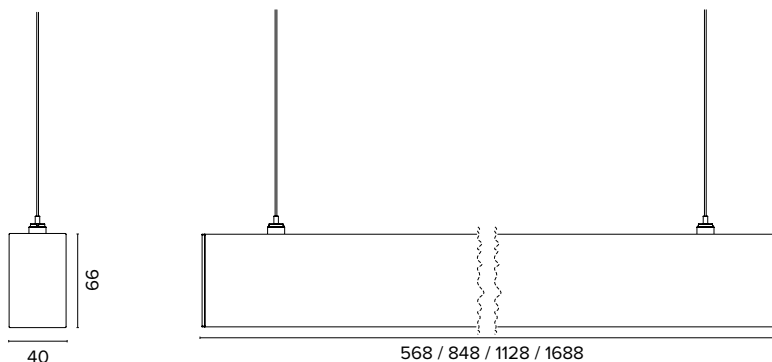

ESTRO HS MONOEMISSIONE

Corpo in estruso di alluminio verniciato. Cover Opale in policarbonato. Cover microprismatizzata in policarbonato trasparente
Body made of painted extruded aluminum. Opal cover in polycarbonate. Transparent polycarbonate microprismatic cover

NB REALIZZAZIONI PERSONALIZZATE SU RICHIESTA
CUSTOM REALIZATION ON REQUEST

ESTRO creative and harmonious lighting Scopri l'intera gamma ESTRO sul catalogo dedicato / Discover the whole ESTRO range in the dedicated catalog

Legenda colori / Color legend

■ Nero / Black

□ Bianco / White

IRC/CRI > 90

Modello Model	Ottica Optic		3000K	4000K	Colore Color		DRIVER	
568 mm	Opal	Microprismatic	1672lm 10.4W	1672lm 10.4W	□	■	Std	Dali
HS0560	O	M	3K	4K	1	2	157 € E	189 € L

Es. / Ex: HS0560O3K1E = Opale, 3000K, 1672lm, 10,4W, colore bianco, driver standard / Opal, 3000K, 1672lm, 10.4W, white color, standard driver

IRC/CRI > 90

Modello Model	Ottica Optic		3000K	4000K	Colore Color		DRIVER	
848 mm	Opal	Microprismatic	2508lm 15.6W	2508lm 15.6W	□	■	Std	Dali
HS0840	O	M	3K	4K	1	2	197 € E	229 € L

Es. / Ex: HS0840MO3K1E = Microprismatico, 3000K, 2508lm, 15,6W, colore bianco, driver standard / Microprismatic, 3000K, 2508lm, 15,6W, white color, standard driver

IRC/CRI > 90

Modello Model	Ottica Optic		3000K	4000K	Colore Color		DRIVER	
1128 mm	Opal	Microprismatic	3344lm 20.8W	3344lm 20.8W	□	■	Std	Dali
HS1120	O	M	3K	4K	1	2	237 € E	269 € L

Es. / Ex: HS1120MO3K1E = Microprismatico, 3000K, 3344lm, 20,8W, colore bianco, driver standard / Microprismatic, 3000K, 3344lm, 20,8W, white color, standard driver

IRC/CRI > 90

Modello Model	Ottica Optic		3000K	4000K	Colore Color		DRIVER	
1408 mm	Opal	Microprismatic	4180lm 26W	4180lm 26W	□	■	Std	Dali
HS1400	O	M	3K	4K	1	2	310 € E	375 € L