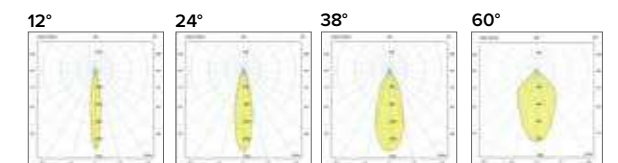

2025 KS/A

Corpo in pressofusione di alluminio, diffusore con lente in policarbonato o riflettore in alluminio 60°, adattatore universale 3 fasi
Die-cast aluminium body, polycarbonate lens or aluminium reflector 60° diffuser, 3 circuits universal adapter

Ottica / Optical

	€ 12
12°	200112
24°	200124
38°	200138

Alette / Barndoors

	€ 17
200100W1 □	200100W2 ■

Solo per riflettore 60°: Griglia e Diffusore opale / Only for 60° reflector: Honeycomb grid and Opal diffuser

Griglia / Honeycomb grid	Diffusore opale / Opal diffuser
€ 23 KSGRI	€ 7 KSSAT

Famiglia Prodotti / Family Products

Legenda colori / Color legend

 Nero / Black	 Grigio / Grey	 Bianco / White

IRC/CRI > 90

Mod. Model	2700K		3000K		4000K		Fascio Beam				Colore Color			DRIVER		
	1540lm 12W 350mA	2125lm 18W 500mA	1620lm 12W 350mA	2235lm 18W 500mA	1700lm 12W 350mA	2350lm 18W 500mA	12°	24°	38°	60°	□	■	■	Std	Dali	▲
2025	ZB	ZC	7B	7C	8B	8C	B	F	M	T	1	2	0	188 € E	255 € L	277 € C

Es. / Ex: 2025ZBF0L = 2700K, 1540lm, 12W, 350mA, fascio 24°, colore grigio, driver Dali / 2700K, 1540lm, 12W, 350mA, beam 24°, grey colour, Dali driver

VIVID IRC/CRI 95

Mod. Model	3300K		3500K		Fascio Beam				Colore Color			DRIVER		
	1460lm 12W 350mA	1850lm 15W 450mA	1500lm 12W 350mA	1880lm 15W 450mA	12°	24°	38°	60°	□	■	■	Std	Dali	▲
2025	XB	XC	DB	DC	B	F	M	T	1	2	0	199 € E	266 € L	288 € C

Es. / Ex: 2025XBM1L = 3300K, 1460lm, 12W, 350mA, fascio 38°, colore bianco, driver Dali / 3300K, 1460lm, 12W, 350mA, beam 38°, white colour, Dali driver

SUNLIKE IRC/CRI 97,6

Mod. Model	3000K		Fascio Beam				Colore Color			DRIVER		
	1200lm 12W 350mA	1500lm 15W 450mA	12°	24°	38°	60°	□	■	■	Std	Dali	▲
2025	SSB	SSC	B	F	M	T	1	2	0	221 € E	288 € L	310 € C

Es. / Ex: 2025SSBM2L = 3000K, 1200lm, 12W, 350mA, fascio 38°, colore nero, driver Dali / 3000K, 1200lm, 12W, 350mA, beam 38°, black colour, Dali driver