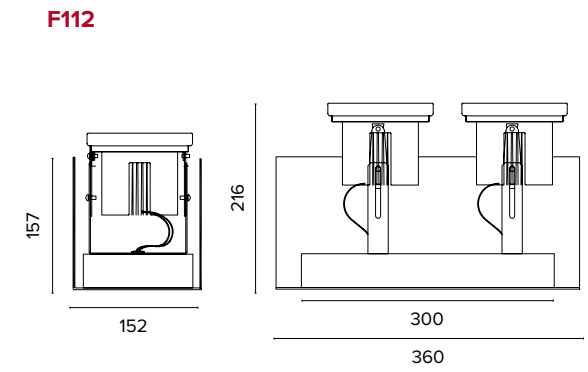

Corpo e staffe in acciaio verniciato, ghiera e modulo LED in alluminio pressofuso
Body and brackets in painted steel, ring and LED module in die-cast aluminium

Solo per F111: Griglia e Diffusore opale / Only for F111: Honeycomb grid and Opal diffuser