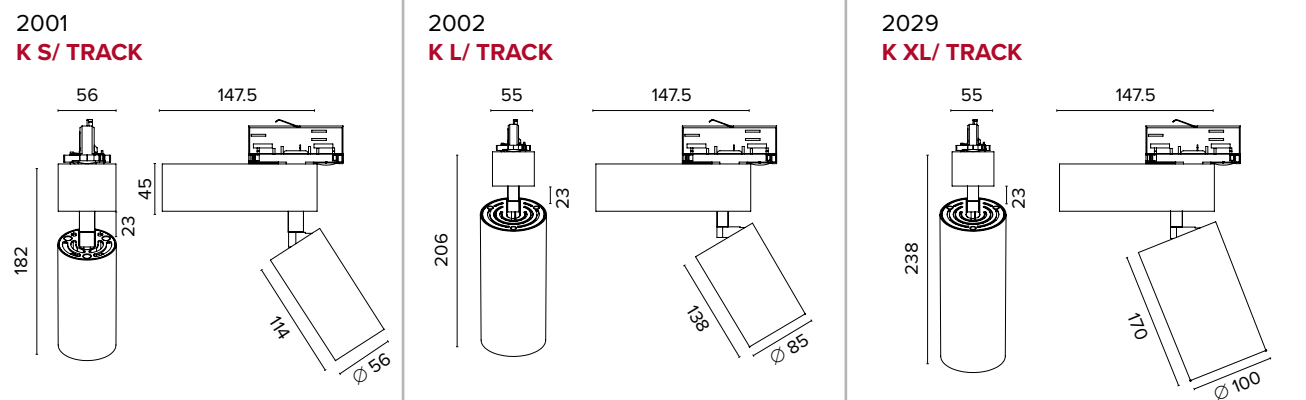

Ottica / Optical	
€ 12	€ 14
12° 200112	12° 200212
24° 200124	24° 200224
38° 200138	38° 200238
12° 202912	24° 202924
38° 202938	

Alette / Barndoors	
€ 17	€ 23
200100W1 ☐	200200W1 ☐
200100W2 ☒	200200W2 ☒

Solo per riflettore 60°: Griglia e Diffusore opale / Only for 60° reflector: Honeycomb grid and Opal diffuser

Griglia / Honeycomb grid		
€ 23	€ 25	€ 27
KSGRI	KLGR1	KXLGR1
Diffusore opale / Opal diffuser		
€ 7	€ 10	€ 11
KSSAT	KLSAT	KXLSAT

2001 K S/ TRACK

Legenda colori / Color legend

☒ Nero / Black	☒ Grigio / Grey	☐ Bianco / White

IRC/CRI > 90

Mod. Model	2700K		3000K		4000K		Fascio Beam				Colore Color			DRIVER			
	1540lm 12W 350mA	2125lm 18W 500mA	1620lm 12W 350mA	2235lm 18W 500mA	1700lm 12W 350mA	2350lm 18W 500mA	12°	24°	38°	60°	☐	☒	☐	Std	Dimm Push N/A	Dali	* Push Memory
2001	ZB	ZC	7B	7C	8B	8C	B	F	M	T	1	2	0	179 € E	215 € D	215 € L	280 € P

Es. / Ex: 2001ZBF0L = 2700K, 1540lm, 12W, 350mA, fascio 24°, colore grigio, driver Dali / 2700K, 1540lm, 12W, 350mA, beam 24°, grey colour, Dali driver

VIVID IRC/CRI 95

Mod. Model	3300K		3500K		Fascio Beam				Colore Color			DRIVER			
	1460lm 12W 350mA	1850lm 15W 450mA	1500lm 12W 350mA	1880lm 15W 450mA	12°	24°	38°	60°	☐	☒	☐	Std	Dimm Push N/A	Dali	* Push Memory
2001	XB	XC	DB	DC	B	F	M	T	1	2	0	190 € E	267 € D	267 € L	342 € P

Es. / Ex: 2001XBM1L = 3300K, 1460lm, 12W, 350mA, fascio 38°, colore bianco, driver Dali / 3300K, 1460lm, 12W, 350mA, beam 38°, white colour, Dali driver

SUNLIKE IRC/CRI 97,6

Mod. Model	3000K		Fascio Beam				Colore Color			DRIVER			
	1200lm 12W 350mA	1500lm 15W 450mA	12°	24°	38°	60°	☐	☒	☐	Std	Dimm Push N/A	Dali	* Push Memory
2001	SSB	SSC	B	F	M	T	1	2	0	222 € E	289 € D	289 € L	364 € P

Es. / Ex: 2001SSBM0L = 3000K, 1200lm, 12W, 350mA, fascio 38°, colore grigio, driver Dali / 3000K, 1200lm, 12W, 350mA, beam 38°, grey colour, Dali driver

Famiglia Prodotti / Family Products