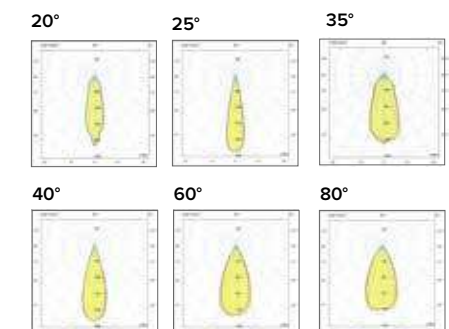

ESTRO creative and harmonious lighting Scopri l'intera gamma ESTRO sul catalogo dedicato / Discover the whole ESTRO range in the dedicated catalog