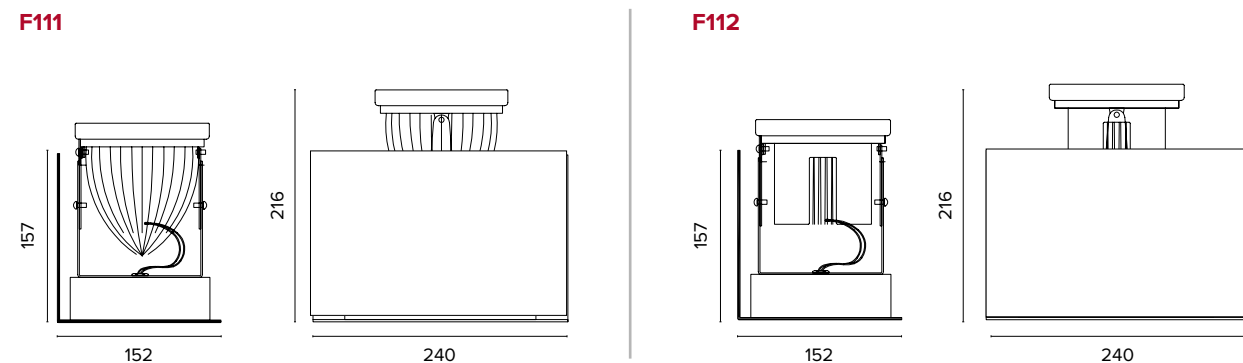

LED
25000
HOURS

4711 TECH

Estraibile / Extractable

Corpo e staffe in acciaio verniciato, ghiera e modulo LED in alluminio pressofuso
 Body and brackets in painted steel, ring and LED module in die-cast aluminium