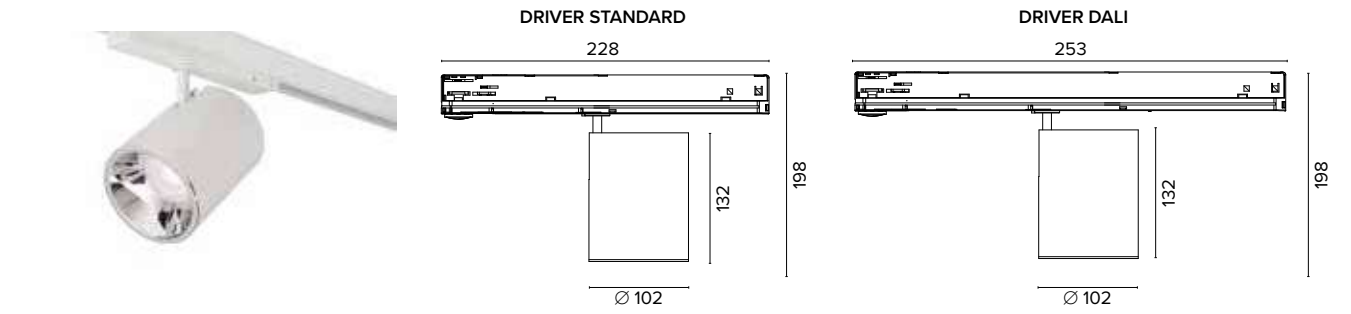

SMART TRACK UGR<19

IRC/CRI >90

2241 Smart Track **S**

2242 Smart Track **M**

Legenda colori / Color legend

■ Nero / Black

□ Bianco / White

IRC/CRI > 90