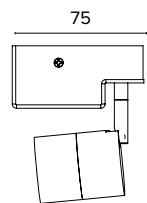

MAGIC WALL XS

Corpo in alluminio e lente in policarbonato
Aluminium body and polycarbonate lens