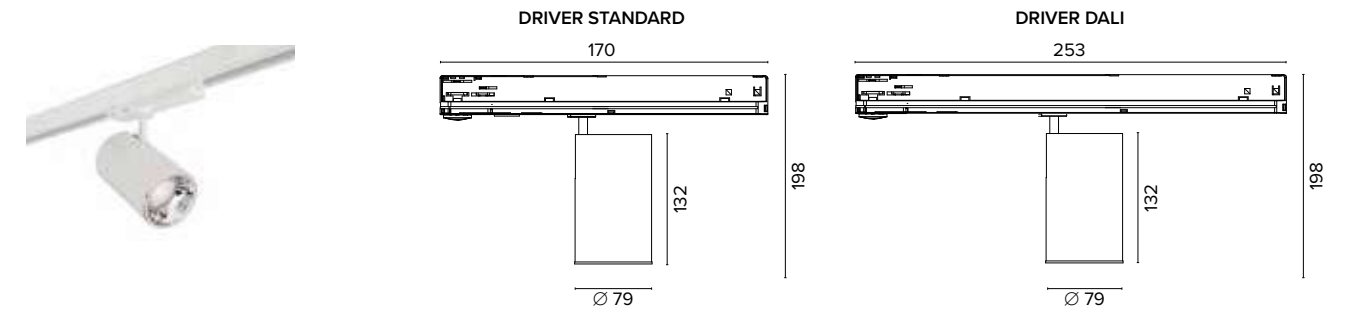

The same prices based on driver standard / Dali

ORTOFRUTTA / FRUIT & VEGETABLE

SMART TRACK UGR<19

GOLD IRC/CRI >90

2241 Smart Track **S**

2242 Smart Track **M**

Legenda colori / Color legend

■ Nero / Black