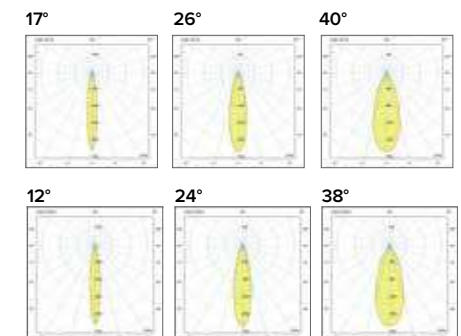

4712 TECH

Estraibile / Extractable

Corpo e staffe in acciaio verniciato, ghiera e modulo LED in alluminio pressofuso
Body and brackets in painted steel, ring and LED module in die-cast aluminium

Solo per F111: Griglia e Diffusore opale / Only for F111: Honeycomb grid and Opal diffuser

Griglia per singoli acquisti / Honeycomb grid for single purchases	Diffusore opale per singoli acquisti / Opal diffuser for single purchases
€ 25 F111APE	€ 6 F111000U

Luce di cortesia con applicazione remota / Courtesy light with remote application

Sa. 1 x 120 mA per tutte le versioni / Sa. 1 x 120 mA for all items

1 ora / hour   Cod. 123010   € 104,00
3 ore / hours   Cod. 123023/3   € 156,00

Legenda colori / Color legend

Corpo grigio con modulo led e staffe nero Grey body with black led module and brackets	Corpo bianco con modulo led e staffe nero White body with black led module and brackets	Nero / Black	Bianco / White

IRC/CRI > 90

Mod. Model	2700K			3000K			4000K			Fascio Beam			Colore Color				DRIVER					
	3230lm 2x12W 350mA	4540lm 2x17W 500mA	6220lm 2x24W 700mA	3400lm 2x12W 350mA	4780lm 2x17W 500mA	6540lm 2x24W 700mA	3570lm 2x12W 350mA	5020lm 2x17W 500mA	6880lm 2x24W 700mA	17°	26°	40°	☐	☐	☐	☐	Std	Dimm Push N/A	Dali			
F111																			369 €	440 €	440 €	
4712	OB	OC	OD	-	SB	SC	SD	-	TB	TC	TD	-	D	H	N	0	1	2	9	E	D	L
F112				7030lm 2x12W 350mA	3400lm 2x12W 350mA	4780lm 2x17W 500mA	6540lm 2x24W 700mA	7390lm 2x28W 800mA	3570lm 2x12W 350mA	5020lm 2x17W 500mA	6880lm 2x24W 700mA	7780lm 2x28W 800mA	12°	24°	38°				369 €	440 €	440 €	
4712	OB	OC	OD	OS	SB	SC	SD	SS	TB	TC	TD	TS	B	F	M	0	1	2	9	E	D	L

Es. / Ex: 4712OBF2L = 2700K, 3230lm, 2x12W, 350mA, fascio 24°, colore nero, driver Dali / 2700K, 3230lm, 2x12W, 350mA, beam 24°, black color, Dali driver

VIVID IRC/CRI 95