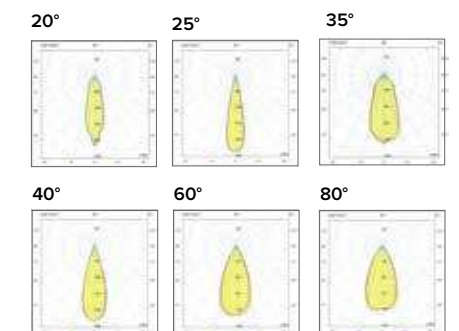

ESTRO creative and harmonious lighting Scopri l'intera gamma ESTRO sul catalogo dedicato / Discover the whole ESTRO range in the dedicated catalog