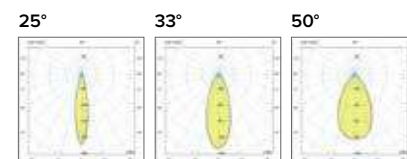

IRC/CRI > 90

Mod. Model	4000K		Fascio Beam			Colore Color			DRIVER		
MAXI	3440lm 24W 700mA	4320lm 32W 900mA	25°	33°	50°	☐	☒	☒	Std	Dimm Push N/A	Dali
1322	TD	TE	G	J	R	1	2	0	175 €	210 €	210 €
									-	D	L

Es. / Ex: 1322TDJOL = 4000K, 3440lm, 24W, 700mA, fascio 33°, colore grigio, driver Dali / 4000K, 3440lm, 24W, 700mA, beam 33°, grey color, Dali driver