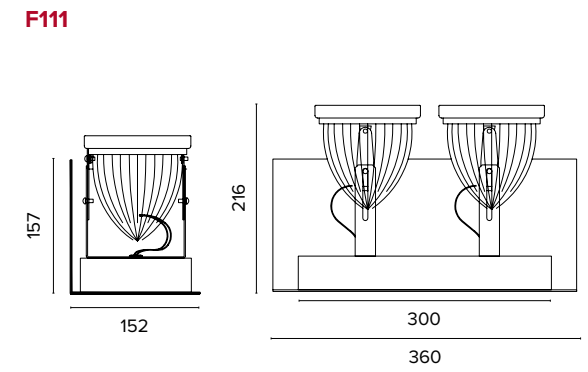

Corpo e staffe in acciaio verniciato, ghiera e modulo LED in alluminio pressofuso
Body and brackets in painted steel, ring and LED module in die-cast aluminium

Solo per F111: Griglia e Diffusore opale / Only for F111: Honeycomb grid and Opal diffuser