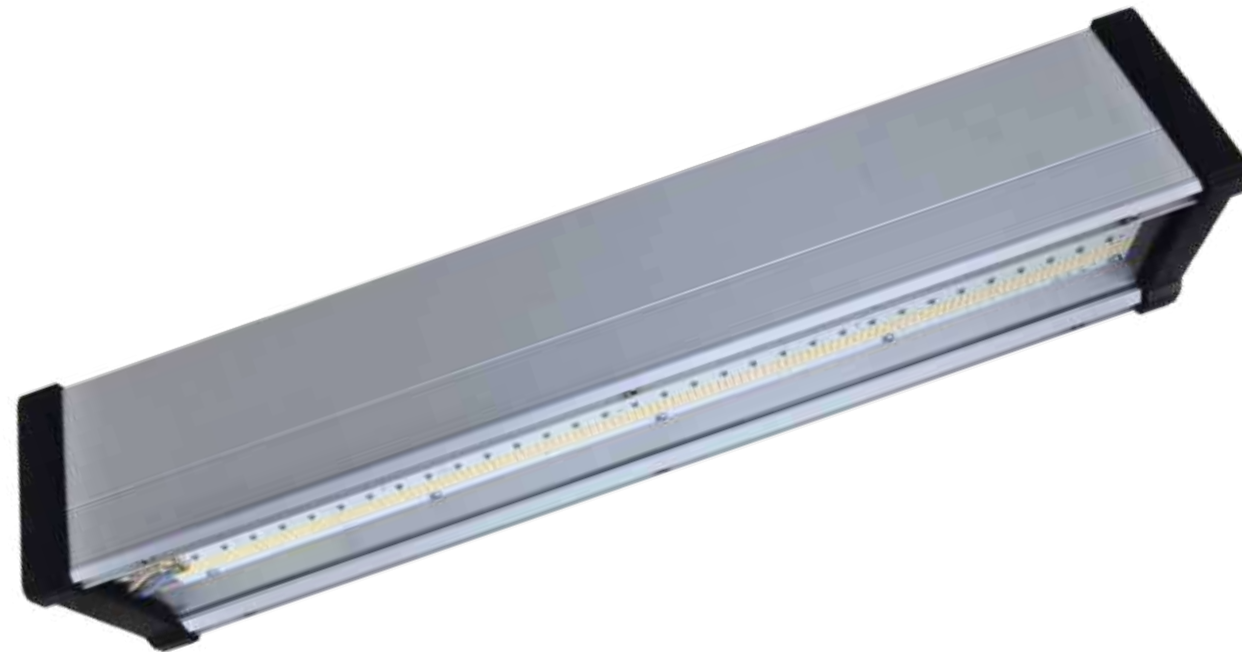

dimensioni / dimensions	lm (± 5%)	K	W	fascio / beam	Cod.	peso / weight	€
510 mm	9700	4000	64	120°	48053DZ7E	4.5 Kg	354
510 mm	19500	4000	128	120°	48063DZ7E	4.5 Kg	374
1010 mm	19500	4000	128	120°	48103DZ7E	8 Kg	478
1010 mm	39000	4000	256	120°	48113DZ7E	8 Kg	618

Es. / Ex: 48053DZ7E = 510 mm · 9700 lm · 4000 K · 64 W · fascio 120° · peso 4.5 Kg / 510 mm · 9700 lm · 4000 K · 64 W · beam 120° · weight 4,5 Kg