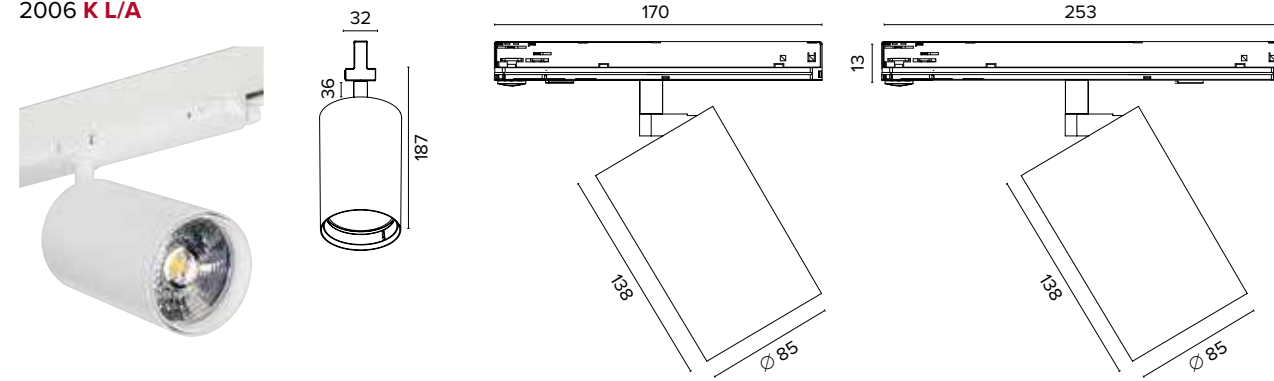

K FAMILY

IRC/CRI >90

2006 **K L/A**