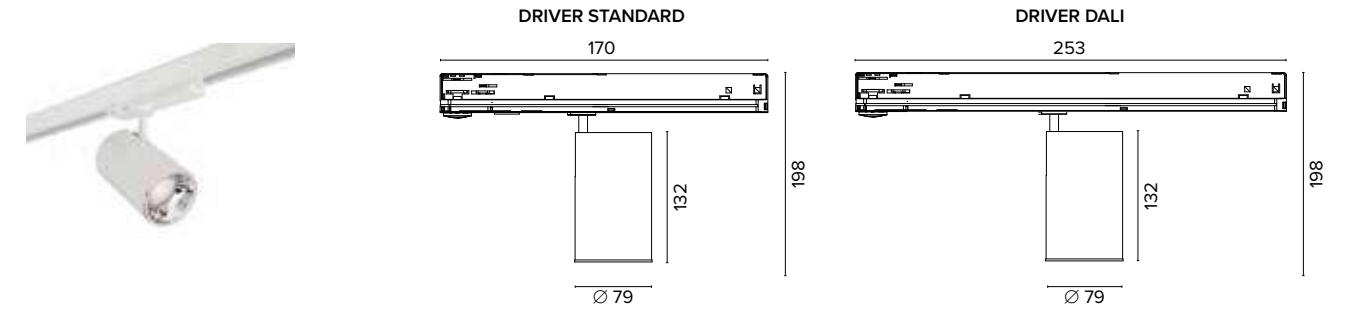

The same prices based on driver standard / Dali

SMART TRACK UGR<19

GOLD + IRC/CRI >90

2241 Smart Track **S**

2242 Smart Track **M**

Legenda colori / Color legend

■ Nero / Black

□ Bianco / White