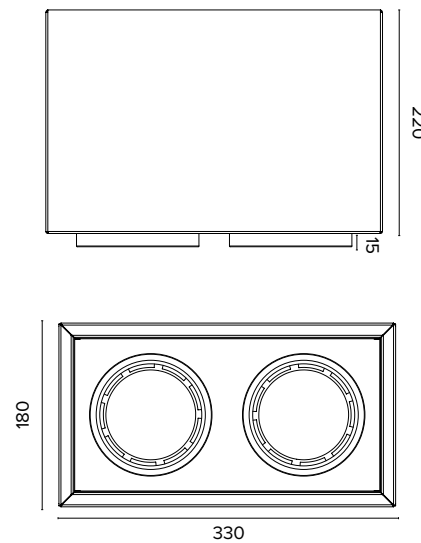

0776 NUVOLA

Semiestraibile / Semi-extractable

Corpo e staffe in acciaio verniciato, ghiera e modulo LED in alluminio pressofuso
Body and brackets in painted steel, ring and LED module in die-cast aluminium

F112

Solo per F111: Griglia e Diffusore opale / Only for F111: Honeycomb grid and Opal diffuser

Griglia per singoli acquisti / Honeycomb grid for single purchases

€ 25

F111APE

Diffusore opale per singoli acquisti / Opal diffuser for single purchases

€ 6

F111000U

Luce di cortesia con applicazione remota / Courtesy light with remote application

Sa. 1 x 120 mA per tutte le versioni / Sa. 1 x 120 mA for all items

1 ora / hour   Cod. 123010   € 104,00
3 ore / hours   Cod. 123023/3   € 156,00

Legenda colori / Color legend

Nero / Black

Bianco / White

Grigio / Grey

IRC/CRI > 90

Mod. Model	2700K			3000K			4000K			Fascio Beam			Colore Color			DRIVER		
	3230lm 2X12W 350mA	4540lm 2X17W 500mA	6220lm 2X24W 700mA	3400lm 2X12W 350mA	4780lm 2X17W 500mA	6540lm 2X24W 700mA	3570lm 2X12W 350mA	5020lm 2X17W 500mA	6880lm 2X24W 700mA	17°	26°	40°				Std	Dimm Push N/A	Dali
F111										D	H	N	2	1	0	467 €	538 €	538 €
0776	OB	OC	OD	-	SB	SC	SD	-	TB	TC	TD	-	-	-	E	D	L	
F112				7030lm 2X12W 350mA	3400lm 2X12W 350mA	4780lm 2X17W 500mA	6540lm 2X24W 700mA	7390lm 2X28W 800mA	3570lm 2X12W 350mA	5020lm 2X17W 500mA	6880lm 2X24W 700mA	7780lm 2X28W 800mA	12°	24°	38°	Std	Dimm Push N/A	Dali
0776	OB	OC	OD	OS	SB	SC	SD	SS	TB	TC	TD	TS	B	F	M	2	1	0
															E	D	L	

Es. / Ex: 07760BF2L = 2700K, 3230lm, 2x12W, 350mA, fascio 24°, colore nero, driver Dali / 2700K, 3230lm, 2x12W, 350mA, beam 24°, black color, Dali driver

VIVID IRC/CRI 95