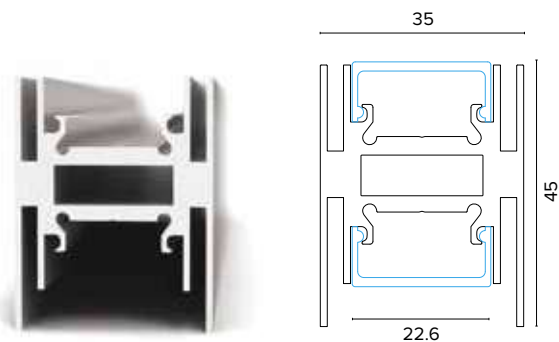

Legenda colori / Color legend

☐ Bianco / White

IRC/CRI > 90

Mod. Model	2700K	3000K	4000K	OPAL + POWER				Colore Color	DRIVER		
				120° + 25°	120° + 40°	120° + 60°	120° + 80°		Std	Dimm Push N/A	Dali
	1200lm 12W 24V + 3684lm 36W 24V	1200lm 12W 24V + 4352lm 36W 24V	1200lm 12W 24V + 4368lm 36W 24V					☐			
JSP	LA	LB	LC	B004	D004	T004	F004	WW	611 €	683 €	683 €
										D	L

Es. / Ex: JSPLAB004WWE = 2700K, 1200lm, 12W, 24V + 3684lm, 36W, 24V, fascio 120° + 25°, colore bianco, driver standard
2700K, 1200lm, 12W, 24V + 3684lm, 36W, 24V, beam 120° + 25°, white color, standard driver

IRC/CRI > 90

Mod. Model	2700K	3000K	4000K	OPAL + EXCEL		Colore Color	DRIVER		
				120° + 20°	120° + 35°		Std	Dimm Push N/A	Dali
	1200lm 12W 24V + 3684lm 36W 24V	1200lm 12W 24V + 4352lm 36W 24V	1200lm 12W 24V + 4368lm 36W 24V	UGR<19	UGR<19	☐			
JSE	LA	LB	LC	E004	L004	WW	611 €	683 €	683 €
							E	D	L

Es. / Ex: JSELAE004WWE = 2700K, 1200lm, 12W, 24V + 3684lm, 36W, 24V, fascio 120° + 20°, colore bianco, driver standard
2700K, 1200lm, 12W, 24V + 3684lm, 36W, 24V, beam 120° + 20°, white color, standard driver

ESTRO JS 630 mm

Corpo in estruso di alluminio verniciato. Opale in policarbonato. Cover Power in estruso di alluminio con lenti in policarbonato.
Cover Excel in alluminio estruso verniciato con riflettori darklight
Body in painted extruded aluminium. Opal polycarbonate. Power cover in extruded aluminium with polycarbonate lenses.
Excel painted extruded aluminium cover with darklight reflectors

ESTRO JS

ESTRO JS

ESTRO creative and harmonious lighting Scopri l'intera gamma ESTRO sul catalogo dedicato / Discover the whole ESTRO range in the dedicated catalog