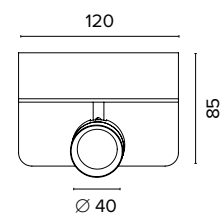

Optica per singoli acquisti / Optical for single purchases

€ 10

24° 204824
55° 204855

4211
MAGIC WALL XS