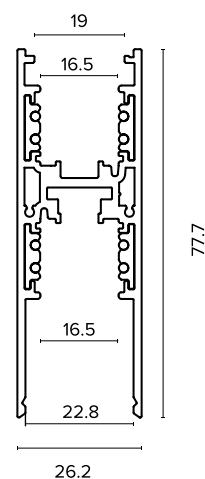

9665 SOSPENSIONE MINI H BIEMISSIONE RECESSATO MINI H SUSPENSION DOUBLE EMISSION RECESSED

Binario elettrificato in estruso di alluminio a bassa tensione per installazione a sospensione.
Possibilità di installazione di luce indiretta con proiettore per luce d'accento o moduli
Low voltage electrified extruded aluminium track for suspension installation. This track is designed to allow installation of indirect spotlight for accent light or modules

m	□	■	€
1	9665A011	9665A012	135
2	9665A021	9665A022	261
3	9665A031	9665A032	388

Driver remoto / Remote driver	Cod.	Dimensioni / Dimension	€
Driver 48V 70W	122786	181x46x25mm	60
Driver 48V 150W	127356	240x59x40mm	100
Driver 48V 240W IP67	XLG-240-H-ADI*	219x63x35mm	103

Driver integrato nel binario / Driver integrated in the track	Cod.	Dimensioni / Dimension	€
Driver 48V 60W con copertura e staffa di aggancio (testata di aliment. inclusa) <i>Driver 48V 60W with cover and fixing bracket end (feed included)</i>	963548060*	250x26.2x51.6mm	166

NB *La potenza del driver deve essere doppia rispetto a quella assorbita dal numero degli apparecchi <i>*Driver's power must be double respect the number of devices</i>			
Ripetitore opto isolante del segnale DALI da aggiungere al driver standard DALI opto isolator repeater to add to standard driver	S-RP-24-48V	180X42X29mm	200
Interfaccia per dimmerazione Push N/A da utilizzare con i prodotti standard <i>Push N/O interface to be used with standard lamps</i>	DLC1248-1CV	44x44x24mm	69

È consigliato predisporre una coppia di tappi per ogni composizione
It is recommended to prepare a pair of caps for each compositions

Testata <i>End feed</i>	□	■	€
	9630A121	9630A122	26

Giunto lineare elettrico <i>Electric linear joint</i>	□	■	€
	9630A141	9630A142	20

Giunto passante meccanico <i>Mechanical joint connector</i>	□	■	€
	9630A301	9630A302	14

Giunto angolare elettrico <i>Electric angular joint</i>	□	■	€
	9630A231	9630A232	64

Giunto flessibile elettrico <i>Electric flexible joint</i>	□	■	€
	9630A311	9630A312	77

Giunto lineare meccanico <i>Mechanical linear joint</i>	□	■	€
	9635A411	9635A412	9

Tappo di chiusura <i>End cap</i>	□	■	€
	9665A131	9665A132	13

Staffa fissaggio plafone a scomparsa <i>Bracket ceiling fixing bracket</i>	□	■	€
	9635A211	9635A212	9

Kit sospensione con regolazione sul binario più cilindretto, stringifilo e staffa <i>Suspension kit with adjustment kit on track, roller, cord grip and stirrup</i>	2 m	€	5 m	€
	9660A627	28	9660A657	31

Tiges rigida per sospensione 1 m <i>Tiges for suspension 1 m</i>	□	■	€
	9660TIG1	9660TIG2	54

Rosone con cavo a 5 vie L=2m <i>Canopy with 5p cable L=2m</i>	□	■	€
	HSKITROSW	HSKITROSB	63

Cover di chiusura estetica 3m <i>3m aesthetic track cover</i>	□	■	€
	9635A1731	9635A1732	42

Rosone per driver (driver escluso) <i>Driver box (driver not included)</i>	□	■	€
	9630A151	9630A152	100

Pinza in acciaio per taglio conduttori del binario <i>Steel cutting tool for track conductors</i>	□	■	€
	9605AA997		133