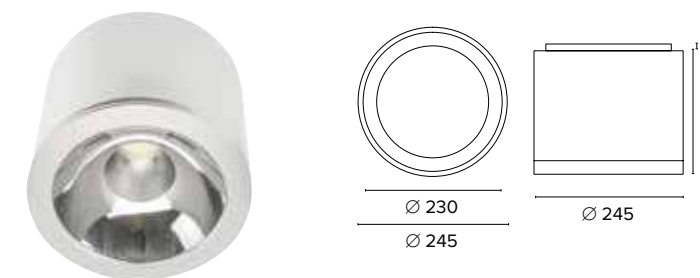

4899 **Extra 230**

Legenda colori / Color legend

IRC/CRI > 90

Modello Model	2700K			Ottiche fascio Beam optics			Colore Color			DRIVER		
MAXI	2185lm 17W 500mA	2970lm 25W 700mA	3350lm 29W 800mA	20°	40°	60°	□	■	■	Std	Dimm Push N/A	Dali
4898	GC	GD	GS	E	N	T	1	2	0	297 €	392 €	392 €
										-	D	L

Es. / Ex: 4898GDT0L = 2700K, 2970lm, 25W, 700mA, fascio 60°, colore grigio, driver Dali / 2700K, 2970lm, 25W, 700mA, beam 60°, grey color, Dali driver

IRC/CRI > 90

Modello Model	2700K			Ottiche fascio Beam optics			Colore Color			DRIVER		
EXTRA	2185lm 17W 500mA	2970lm 25W 700mA	3720lm 33W 900mA	20°	40°	60°	□	■	■	Std	Dimm Push N/A	Dali
4899	GC	GD	GE	E	N	T	1	2	0	339 €	365 €	365 €
										-	D	L

Es. / Ex: 4899GEE0L = 2700K, 3270lm, 33W, 900mA, fascio 20°, colore grigio, driver Dali / 2700K, 3270lm, 32W, 900mA, beam 20°, grey color, Dali driver