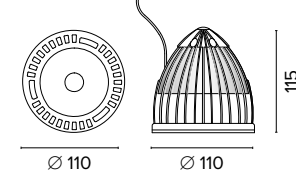

SUNLIKE IRC/CRI 97,6

Mod. Model	3000K			Fascio Beam			Colore Color				DRIVER					
	3600lm 3X12W 350mA	5100lm 3X17W 500mA	7200lm 3X24W 700mA	17°	26°	40°					Std	Dimm Push N/A	Dali			
F111							☐	☐	☐	☐						
1062	SSB	SSC	SSD	-	D	H	N	0	1	2	9	622 € E	729 € D	729 € L		
F112				8400lm 3X28W 800mA						☐	☐	☐	☐			
1062	SSB	SSC	SSD	SSS	B	F	M	0	1	2	9	622 € E	729 € D	729 € L		

Es. / Ex: 1062SSBB2L = 3000K, 3600lm, 3x12W, 350mA, fascio 12°, colore nero, driver Dali / 3000K, 3600lm, 3x12W, 350mA, beam 12°, black color, Dali driver

F111