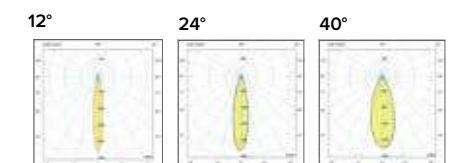

LED
25000
HOURS

ICE

Corpo in alluminio verniciato e diffusore in policarbonato opale
 Painted aluminium body and polycarbonate opal diffuser

ICE

1110 / 1130 ICE

Legenda colori / Color legend

Bianco / White

Nero / Black