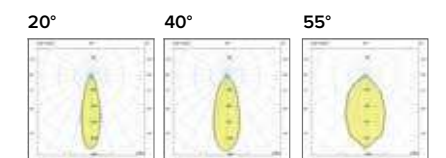

Legenda colori / Color legend

■ Nero / Black

□ Bianco / White

Mod. Model	FRESH MEAT			Fascio Beam			Colore Color		DRIVER		
	1050lm 12W 350mA	1470lm 17W 500mA	1730lm 21W 600mA	20°	40°	55°	□	■	Std	Dali	▲
S											
2241	NB	NC	NQ	E	N	S	1	2	220 € E	287 € L	309 € C

Es. / Ex: 2241NBS1L = FRESH MEAT, 1050lm, 12W, 350mA, fascio 55°, colore bianco, driver Dali / FRESH MEAT, 1050lm, 12W, 350mA, beam 55°, white color, Dali driver

Mod. Model	FRESH MEAT			Fascio Beam			Colore Color		DRIVER		
	1470lm 17W 500mA	1990lm 25W 700mA	2490lm 31W 850mA	20°	40°	55°	□	■	Std	Dali	▲
M											
2242	NC	ND	NT	E	N	S	1	2	238 € E	305 € L	327 € C

Es. / Ex: 2242NCE1L = FRESH MEAT, 1470lm, 17W, 500mA, fascio 20°, colore bianco, driver Dali / FRESH MEAT, 1470lm, 17W, 500mA, beam 20°, white color, Dali driver