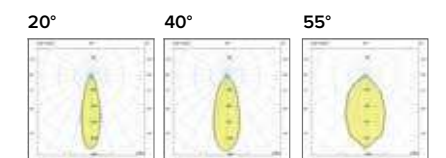

SMART TRACK UGR<19

GOLD + IRC/CRI >90

Legenda colori / Color legend

■ Nero / Black

□ Bianco / White

IRC/CRI > 90

Mod. Model	2400K			Fascio Beam			Colore Color		DRIVER		
	1100lm 12W 350mA	1530lm 17W 500mA	1810lm 21W 600mA	20°	40°	55°	□	■	Std	Dali	▲
S											
2241	JB	JC	JQ	E	N	S	1	2	220 € E	287 € L	389 € C

Es. / Ex: 2241JBS1L = 2400K, 1100lm, 12W, 350mA, fascio 55°, colore bianco, driver Dali / 2400K, 1100lm, 12W, 350mA, beam 55°, white color, Dali driver

IRC/CRI > 90

Mod. Model	2400K			Fascio Beam			Colore Color		DRIVER		
	1530lm 17W 500mA	2090lm 25W 700mA	2600lm 31W 850mA	20°	40°	55°	□	■	Std	Dali	▲
M											
2242	JC	JD	JT	E	N	S	1	2	238 € E	305 € L	327 € C

Es. / Ex: 2242JDE1L = 2400K, 2090lm, 25W, 700mA, fascio 20°, colore bianco, driver Dali / 2400K, 2090lm, 25W, 700mA, beam 20°, white color, Dali driver