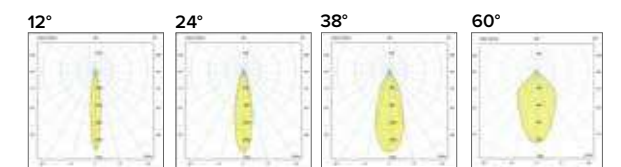

2029 K XL/ TRACK

* Push Memory: il prodotto sarà fornito con un pulsante sul corpo e sarà possibile dimmerarlo singolarmente
the product will be provided with a push on the body and it will be possible to dim it individually