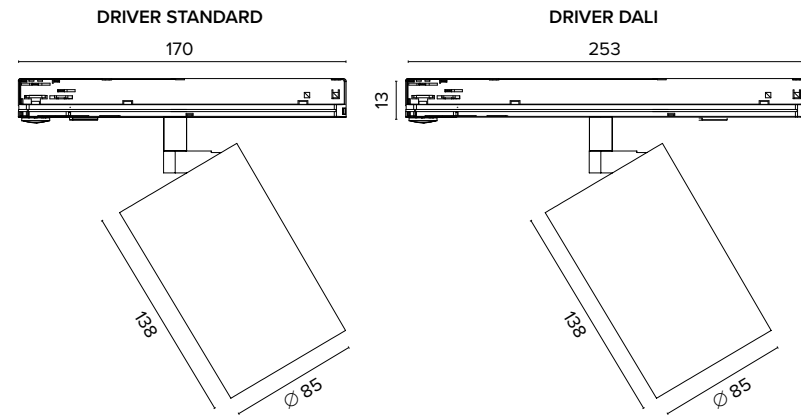

K FAMILY

2006 **K L/A**