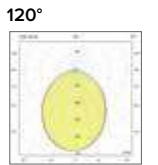

dimensioni / dimensions	lm (± 5%)	K	W	fascio / beam	Cod.	peso / weight	€
510 mm	9700	4000	64	120°	48053DZ7E	4.5 Kg	354
510 mm	19500	4000	128	120°	48063DZ7E	4.5 Kg	374
1010 mm	19500	4000	128	120°	48103DZ7E	8 Kg	478
1010 mm	39000	4000	256	120°	48113DZ7E	8 Kg	618

Es. / Ex: 48053DZ7E = 510 mm · 9700 lm · 4000 K · 64 W · fascio 120° · peso 4.5 Kg / 510 mm · 9700 lm · 4000 K · 64 W · beam 120° · weight 4,5 Kg