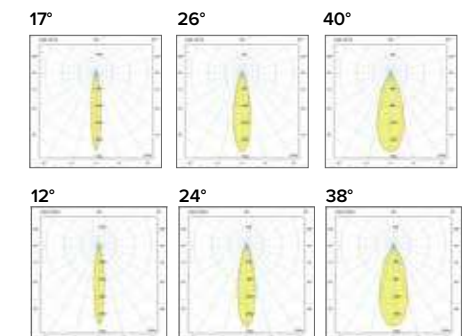

1062 DIAL 3

Corpo e staffe in estruso di alluminio, ghiera e modulo LED in alluminio pressofuso
Body and brackets in extruded aluminium, ring and LED module in die-cast aluminium

Solo per F111: Griglia e Diffusore opale / Only for F111: Honeycomb grid and Opal diffuser

Griglia per singoli acquisti / Honeycomb grid for single purchases	Diffusore opale per singoli acquisti / Opal diffuser for single purchases
€ 25 F111APE	€ 6 F111000U

Luce di cortesia con applicazione remota / Courtesy light with remote application

Sa. 1 x 120 mA per tutte le versioni / Sa. 1 x 120 mA for all items

1 ora / hour   Cod. 123010   € 104,00
3 ore / hours   Cod. 123023/3   € 156,00

Legenda colori / Color legend

Corpo grigio con modulo led e staffe nero Grey body with black led module and brackets	Corpo bianco con modulo led e staffe nero White body with black led module and brackets	Nero / Black	Bianco / White

IRC/CRI > 90

Mod. Model	2700K			3000K			4000K			Fascio Beam			Colore Color				DRIVER					
	4845lm 3X12W 350mA	6810lm 3X17W 500mA	9330lm 3X24W 700mA	5100lm 3X12W 350mA	7170lm 3X17W 500mA	9810lm 3X24W 700mA	5355lm 3X12W 350mA	7530lm 3X17W 500mA	10320lm 3X24W 700mA	17°	26°	40°					Std	Dimm Push N/A	Dali			
F111													☐	☐	☐	☐						
1062	OB	OC	OD	-	SB	SC	SD	-	TB	TC	TD	-	D	H	N	0	1	2	9	522 € E	629 € D	629 € L
F112				10545lm 3X28W 800mA												☐	☐	☐	☐			
1062	OB	OC	OD	OS	SB	SC	SD	SS	TB	TC	TD	TS	B	F	M	0	1	2	9	522 € E	629 € D	629 € L

Es. / Ex: 1062OBF2L = 2700K, 4845lm, 3x12W, 350mA, fascio 24°, colore nero, driver Dali / 2700K, 4845lm, 3x12W, 350mA, beam 24°, black color, Dali driver

VIVID IRC/CRI 95