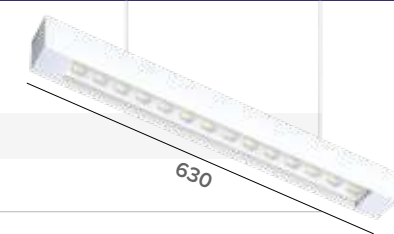

Legenda colori / Color legend

☐ Bianco / White

IRC/CRI > 90

Mod. Model	2700K	3000K	4000K	OPAL + POWER				Colore Color	DRIVER		
				120° + 25°	120° + 40°	120° + 60°	120° + 80°		Std	Dimm Push N/A	Dali
	1200lm 12W 24V + 3684lm 36W 24V	1200lm 12W 24V + 4352lm 36W 24V	1200lm 12W 24V + 4368lm 36W 24V					☐			
JSP	LA	LB	LC	B004	D004	T004	F004	WW	611 €	683 €	683 €
										D	L

Es. / Ex: JSPLAB004WWE = 2700K, 1200lm, 12W, 24V + 3684lm, 36W, 24V, fascio 120° + 25°, colore bianco, driver standard
2700K, 1200lm, 12W, 24V + 3684lm, 36W, 24V, beam 120° + 25°, white color, standard driver

IRC/CRI > 90

Mod. Model	2700K	3000K	4000K	OPAL + EXCEL		Colore Color	DRIVER		
				120° + 20°	120° + 35°		Std	Dimm Push N/A	Dali
	1200lm 12W 24V + 3684lm 36W 24V	1200lm 12W 24V + 4352lm 36W 24V	1200lm 12W 24V + 4368lm 36W 24V	UGR<19	UGR<19	☐			
JSE	LA	LB	LC	E004	L004	WW	611 €	683 €	683 €
							E	D	L

Es. / Ex: JSELAE004WWE = 2700K, 1200lm, 12W, 24V + 3684lm, 36W, 24V, fascio 120° + 20°, colore bianco, driver standard
2700K, 1200lm, 12W, 24V + 3684lm, 36W, 24V, beam 120° + 20°, white color, standard driver

ESTRO JS 630 mm

Corpo in estruso di alluminio verniciato. Opale in policarbonato. Cover Power in estruso di alluminio con lenti in policarbonato.
Cover Excel in alluminio estruso verniciato con riflettori darklight
Body in painted extruded aluminium. Opal polycarbonate. Power cover in extruded aluminium with polycarbonate lenses.
Excel painted extruded aluminium cover with darklight reflectors

ESTRO JS

ESTRO JS