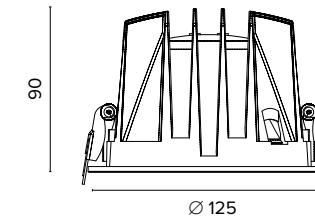

0597 **Smart M**