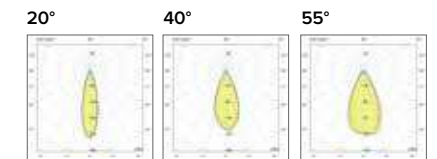

IRC/CRI > 90

Modello Model	4000K			Ottiche fascio Beam optics			Colore Color	DRIVER				
	2510lm 17W 500mA	3440lm 24W 700mA	4320lm 32W 900mA	20°	40°	55°		Senza Without	Std	Dimm Push N/A	Dali	▲
L							☐	138 €	160 €	196 €	196 €	249 €
0518	TC	TD	TE	E	N	S	1	-	E	D	L	C

Es. / Ex: 0518TDN1L = 4000K, 3440lm, 24W, 700mA, fascio 40°, colore bianco, driver Dali / 4000K, 3440lm, 24W, 700mA, beam 40°, white color, Dali driver