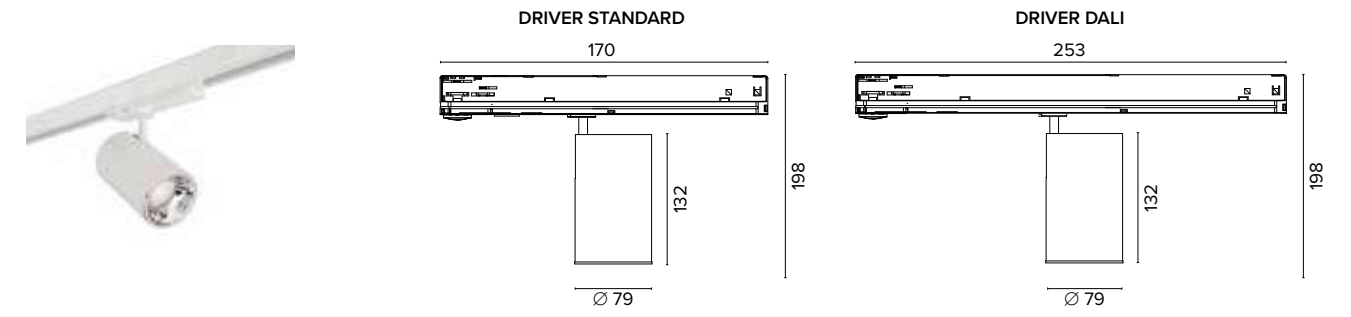

Stessi prezzi in base al driver standard / Dali

The same prices based on driver standard / Dali

SMART TRACK UGR<19

IRC/CRI >90

2241 Smart Track **S**

2242 Smart Track **M**

Legenda colori / Color legend

<input checked="" type="checkbox"/> Nero / Black	<input type="checkbox"/> Bianco / White
--	---