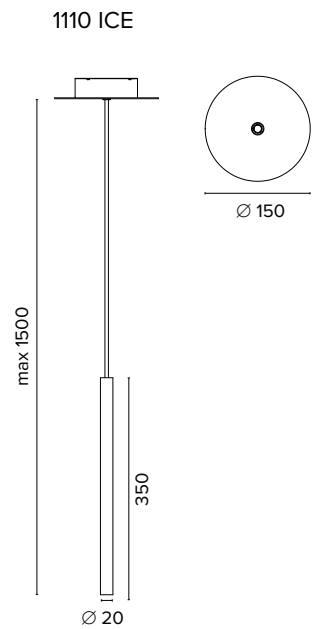

LED
25000
HOURS

ICE

Corpo in alluminio verniciato e diffusore in policarbonato opale
 Painted aluminium body and polycarbonate opal diffuser

ICE

1110 / 1130 ICE

Legenda colori / Color legend

Bianco / White

Nero / Black