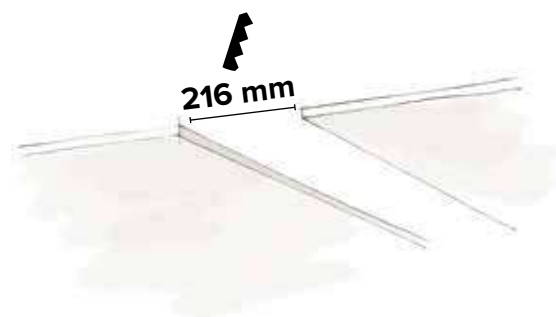

Montaggio

Installation

GA

1. **1** Realizzare uno scasso nel cartongesso in base alle aperture desiderate.
   Make hole on the gypsum board, in according to the desired openings.