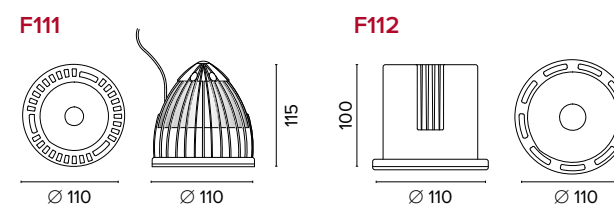

4711 TECH

Estraibile / Extractable

Corpo e staffe in acciaio verniciato, ghiera e modulo LED in alluminio pressofuso
Body and brackets in painted steel, ring and LED module in die-cast aluminium

Solo per F111: Griglia e Diffusore opale / Only for F111: Honeycomb grid and Opal diffuser

Griglia / Honeycomb grid	Diffusore opale / Opal diffuser
€ 25 F111APE	€ 6 F111000U

Luce di cortesia con applicazione remota / Courtesy light with remote application

	Sa. 1 x 120 mA per tutte le versioni / Sa. 1 x 120 mA for all items	1 ora / hour	Cod. 123010	€ 104,00
		3 ore / hours	Cod. 123023/3	€ 156,00

Legenda colori / Color legend

	Corpo grigio con modulo led e staffe nero Grey body with black led module and brackets		Corpo bianco con modulo led e staffe nero White body with black led module and brackets		Nero / Black		Bianco / White

IRC/CRI > 90

Mod. Model	2700K			3000K			4000K			Fascio Beam			Colore Color				DRIVER					
	1615lm 12W 350mA	2270lm 17W 500mA	3110lm 24W 700mA	1700lm 12W 350mA	2390lm 17W 500mA	3270lm 24W 700mA	1785lm 12W 350mA	2510lm 17W 500mA	3440lm 24W 700mA	17°	26°	40°	■	□	■	□	Std	Dimm Push N/A	Dali			
F111																	234 €	269 €	269 €			
4711	OB	OC	OD	-	SB	SC	SD	-	TB	TC	TD	-	D	H	N	0	1	2	9	E	D	L
F112	1615lm 12W 350mA	2270lm 17W 500mA	3110lm 24W 700mA	3910lm 32W 900mA	1700lm 12W 350mA	2390lm 17W 500mA	3270lm 24W 700mA	4110lm 32W 900mA	1785lm 12W 350mA	2510lm 17W 500mA	3440lm 24W 700mA	4320lm 32W 900mA	12°	24°	38°	■	□	■	□	Std	Dimm Push N/A	Dali
4711	OB	OC	OD	OE	SB	SC	SD	SE	TB	TC	TD	TE	B	F	M	0	1	2	9	E	D	L

Es. / Ex: 4711OBF2L = 2700K, 1615lm, 12W, 350mA, fascio 24°, colore nero, driver Dali / 2700K, 1615lm, 12W, 350mA, beam 24°, black color, Dali driver

VIVID IRC/CRI 95