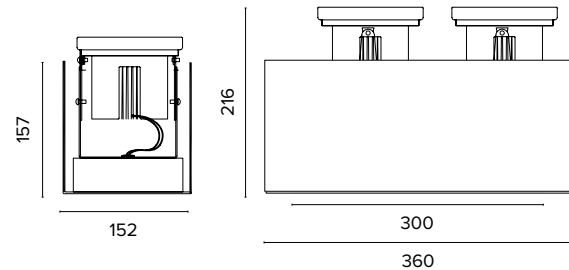

F112

Solo per F111: Griglia e Diffusore opale / Only for F111: Honeycomb grid and Opal diffuser

Griglia per singoli acquisti / Honeycomb grid for single purchases	Diffusore opale per singoli acquisti / Opal diffuser for single purchases
€ 25 F111APE	€ 6 F111000U

Luce di cortesia con applicazione remota / Courtesy light with remote application

Sa. 1 x 120 mA per tutte le versioni / Sa. 1 x 120 mA for all items

1 ora / hour   Cod. 123010   € 104,00
3 ore / hours   Cod. 123023/3   € 156,00

Legenda colori / Color legend

Corpo grigio con modulo led e staffe nero Grey body with black led module and brackets	Corpo bianco con modulo led e staffe nero White body with black led module and brackets	Nero / Black	Bianco / White

IRC/CRI > 90

Mod. Model	2700K			3000K			4000K			Fascio Beam			Colore Color				DRIVER					
	3230lm 2x12W 350mA	4540lm 2x17W 500mA	6220lm 2x24W 700mA	3400lm 2x12W 350mA	4780lm 2x17W 500mA	6540lm 2x24W 700mA	3570lm 2x12W 350mA	5020lm 2x17W 500mA	6880lm 2x24W 700mA	17°	26°	40°	☐	☐	☐	☐	Std	Dimm Push N/A	Dali			
F111																			369 €	440 €	440 €	
4712	OB	OC	OD	-	SB	SC	SD	-	TB	TC	TD	-	D	H	N	0	1	2	9	E	D	L
F112				7030lm 2x12W 350mA	3400lm 2x12W 350mA	4780lm 2x17W 500mA	6540lm 2x24W 700mA	7390lm 2x28W 800mA	3570lm 2x12W 350mA	5020lm 2x17W 500mA	6880lm 2x24W 700mA	7780lm 2x28W 800mA	12°	24°	38°				369 €	440 €	440 €	
4712	OB	OC	OD	OS	SB	SC	SD	SS	TB	TC	TD	TS	B	F	M	0	1	2	9	E	D	L

Es. / Ex: 4712OBF2L = 2700K, 3230lm, 2x12W, 350mA, fascio 24°, colore nero, driver Dali / 2700K, 3230lm, 2x12W, 350mA, beam 24°, black color, Dali driver

VIVID IRC/CRI 95

Mod. Model	3300K			3500K			Fascio Beam			Colore Color				DRIVER				
	2920lm 2x12W 350mA	4060lm 2x17W 500mA	5520lm 2x24W 700mA	3000lm 2x12W 350mA	5020lm 2x17W 500mA	5670lm 2x24W 700mA	17°	26°	40°	☐	☐	☐	☐	Std	Dimm Push N/A	Dali		
F111																391 €	462 €	462 €
4712	XB	XC	XD	-	DB	DC	DD	-	D	H	N	0	1	2	9	E	D	L
F112				6220lm 2x12W 350mA	3000lm 2x12W 350mA	5020lm 2x17W 500mA	5670lm 2x24W 700mA	6390lm 2x28W 800mA	12°	24°	38°					391 €	462 €	462 €
4712	XB	XC	XD	XS	DB	DC	DD	DS	B	F	M	0	1	2	9	E	D	L

Es. / Ex: 4712XBF2L = 3300K, 2920lm, 2x12W, 350mA, fascio 24°, colore nero, driver Dali / 3300K, 2920lm, 2x12W, 350mA, beam 24°, black color, Dali driver

SUNLIKE IRC/CRI 97,6

Mod. Model	3000K			Fascio Beam			Colore Color				DRIVER						
	2400lm 2x12W 350mA	3400lm 2x17W 500mA	4800lm 2x24W 700mA	17°	26°	40°	☐	☐	☐	☐	Std	Dimm Push N/A	Dali				
F111													436 €	507 €	507 €		
4712	SSB	SSC	SSD	-	D	H	N	0	1	2	9	E	D	L			
F112				5600lm 2x12W 350mA	2400lm 2x12W 350mA	3400lm 2x17W 500mA	4800lm 2x24W 700mA	5600lm 2x28W 800mA	12°	24°	38°				436 €	507 €	507 €
4712	SSB	SSC	SSD	SSS	B	F	M	0	1	2	9	E	D	L			

Es. / Ex: 4712SSBB2L = 3000K, 2400lm, 2x12W, 350mA, fascio 12°, colore nero, driver Dali / 3000K, 2400lm, 2x12W, 350mA, beam 12°, black color, Dali driver