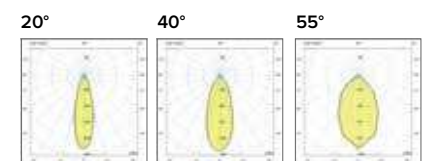

IRC/CRI > 90

Mod. Model	3000K			Fascio Beam			Colore Color		DRIVER		
	2390lm 17W 500mA	3270lm 24W 700mA	3910lm 30W 850mA	20°	40°	55°	□	■	Std	Dali	▲
M				E	N	S	1	2	199 € E	266 € L	288 € C
2242	SC	SD	ST	E	N	S	1	2			

Es. / Ex: 2242SDE1L = 3000K, 3270lm, 24W, 700mA, fascio 20°, colore bianco, driver Dali / 3000K, 3270lm, 24W, 700mA, beam 20°, white color, Dali driver