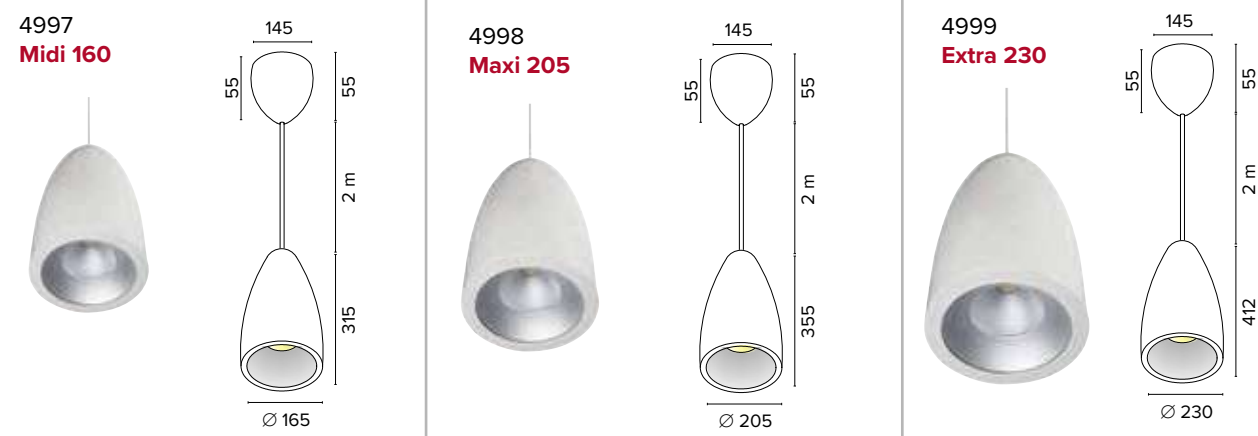

SUMMER

GOLD IRC/CRI >90

Legenda colori / Color legend

IRC/CRI > 90

Mod. Model	2700K		Fascio Beam			Colore Color			DRIVER		
	2185lm 17W 500mA	2970lm 25W 700mA	15°	30°	50°	□	■	■	Std	Dimm Push N/A	Dali
MIDI											
4997	GC	GD	C	K	R	1	2	0	307 €	332 €	332 €
									-	D	L

Es. / Ex: 4997GDR0L= 2700K, 2970lm, 25W, 700mA, fascio 50°, colore grigio, driver Dali / 2700K, 2970lm, 25W, 700mA, beam 50°, grey color, Dali driver

IRC/CRI > 90

Mod. Model	2700K		Fascio Beam			Colore Color			DRIVER		
	2970lm 25W 700mA	3350lm 29W 800mA	20°	40°	60°	□	■	■	Std	Dimm Push N/A	Dali
MAXI											
4998	GD	GS	E	N	T	1	2	0	327 €	352 €	352 €
									-	D	L

Es. / Ex: 4998GDE0L= 2700K, 2970lm, 25W, 700mA, fascio 20°, colore grigio, driver Dali / 2700K, 2970lm, 25W, 700mA, beam 20°, grey color, Dali driver

IRC/CRI > 90

Modello Model	2700K			Ottiche fascio Beam optics			Colore Color			DRIVER		
	2185lm 17W 500mA	2970lm 25W 700mA	3720lm 33W 900mA	20°	40°	60°	□	■	■	Std	Dimm Push N/A	Dali
EXTRA												
4999	GC	GD	GE	E	N	T	1	2	0	379 €	395 €	395 €
										-	D	L

Es. / Ex: 4999GEE0L= 2700K, 3720lm, 33W, 900mA, fascio 20°, colore grigio, driver Dali / 2700K, 3720lm, 33W, 900mA, beam 20°, grey color, Dali driver

NB Soluzione con driver integrato per binario

Solution with track integrated driver

SOLO PER Driver Std / Dali

ONLY FOR Std / Dali driver

Aggiungere la lettera G per ordinare il prodotto a binario

Add the letter G to order the tracked product

Esempio codice
Example code **4997GCC1G**

Stessi prezzi in base al driver standard / Dali

The same prices based on driver standard / Dali