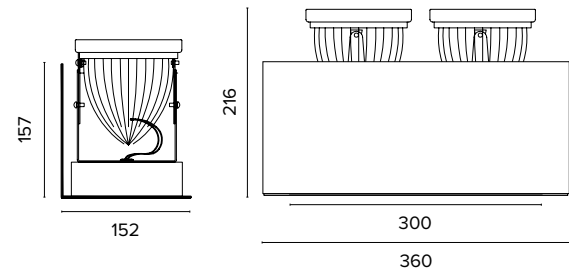

4712 TECH

Estraibile / Extractable

Corpo e staffe in acciaio verniciato, ghiera e modulo LED in alluminio pressofuso
Body and brackets in painted steel, ring and LED module in die-cast aluminium

F111