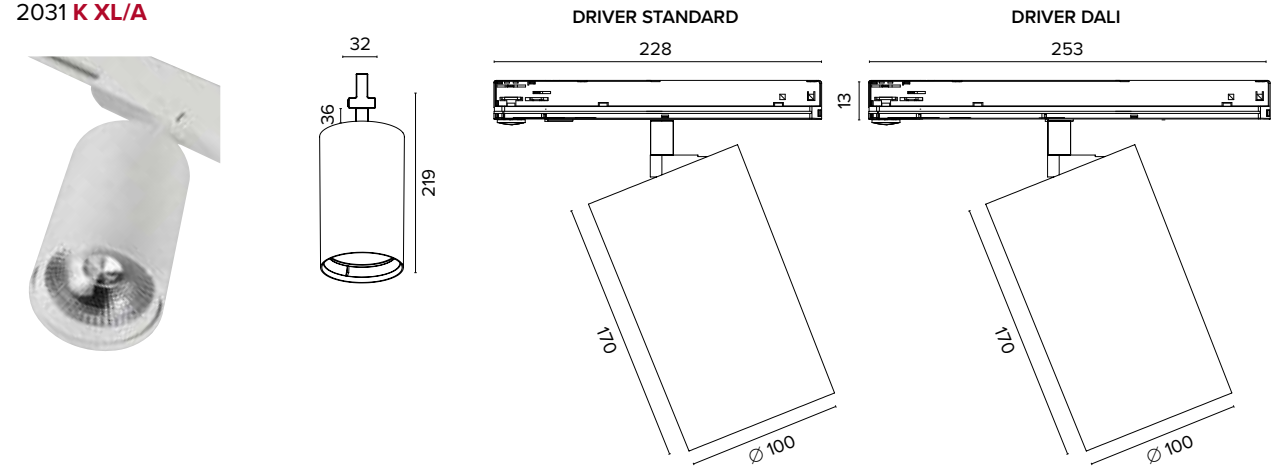

2031 **K XL/A**

Legenda colori / Color legend

■ Nero / Black   ■ Grigio / Grey   □ Bianco / White

IRC/CRI > 90

Mod. Model	4000K			Fascio Beam				Colore Color			DRIVER		
	1785lm 12W 350mA	2510lm 17W 500mA	2980lm 21W 600mA	12°	24°	38°	60°	□	■	■	Std	Dali	▲
2006	TB	TC	TQ	B	F	M	T	1	2	0	210 € E	277 € L	299 € C

Es. / Ex: 2006TBFOL= 4000K, 1785lm, 12W, 350mA, fascio 24°, colore grigio, driver Dali / 4000K, 1785lm, 12W, 350mA, beam 24°, grey colour, Dali driver

IRC/CRI > 90

Mod. Model	4000K			Fascio Beam				Colore Color			DRIVER		
	3440lm 24W 700mA	3890lm 28W 800mA	4320lm 32W 900mA	12°	24°	38°	60°	□	■	■	Std	Dali	▲
2031	TD	TS	TE	B	F	M	T	1	2	0	227 € E	294 € L	316 € C

Es. / Ex: 2031TDFOL= 4000K, 3440lm, 24W, 700mA, fascio 24°, colore grigio, driver Dali / 4000K, 3440lm, 24W, 700mA, beam 24°, grey colour, Dali driver

OVER LED PS

IRC/CRI >90