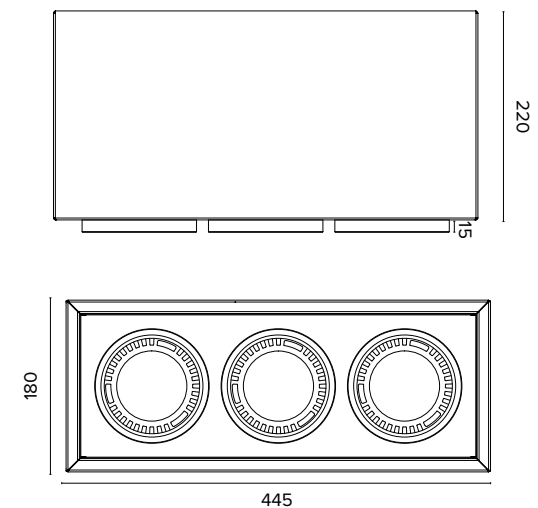

0777 NUVOLA

Semiestraibile / Semi-extractable

Corpo e staffe in acciaio verniciato, ghiera e modulo LED in alluminio pressofuso
Body and brackets in painted steel, ring and LED module in die-cast aluminium

F111

Solo per F111: Griglia e Diffusore opale / Only for F111: Honeycomb grid and Opal diffuser

Griglia per singoli acquisti / Honeycomb grid for single purchases	Diffusore opale per singoli acquisti / Opal diffuser for single purchases
€ 25 F111APE	€ 6 F111000U

Luce di cortesia con applicazione remota / Courtesy light with remote application

Sa. 1 x 120 mA per tutte le versioni / Sa. 1 x 120 mA for all items

1 ora / hour   Cod. 123010   € 104,00
3 ore / hours   Cod. 123023/3   € 156,00

Legenda colori / Color legend

Nero / Black

Bianco / White

Grigio / Grey

IRC/CRI > 90

Mod. Model	2700K			3000K			4000K			Fascio Beam			Colore Color			DRIVER					
	4845lm 3X12W 350mA	6810lm 3X17W 500mA	9330lm 3X24W 700mA	5100lm 3X12W 350mA	7170lm 3X17W 500mA	9810lm 3X24W 700mA	5355lm 3X12W 350mA	7530lm 3X17W 500mA	10320lm 3X24W 700mA	17°	26°	40°	■	□	■	Std	Dimm Push N/A	Dali			
F111																678 €	739 €	739 €			
0777	OB	OC	OD	-	SB	SC	SD	-	TB	TC	TD	-	D	H	N	2	1	0	E	D	L
F112				10545lm 3X28W 800mA												678 €	739 €	739 €			
0777	OB	OC	OD	OS	SB	SC	SD	SS	TB	TC	TD	TS	B	F	M	2	1	0	E	D	L

Es. / Ex: 0777OBF2L = 2700K, 4845lm, 3x12W, 350mA, fascio 24°, colore grigio, driver Dali / 2700K, 4845lm, 3x12W, 350mA, beam 24°, gray color, Dali driver

VIVID IRC/CRI 95

Mod. Model	3300K			3500K			Fascio Beam			Colore Color			DRIVER					
	4380lm 3X12W 350mA	6090lm 3X17W 500mA	8280lm 3X24W 700mA	4500lm 3X12W 350mA	7530lm 3X17W 500mA	8505lm 3X24W 700mA	17°	26°	40°	■	□	■	Std	Dimm Push N/A	Dali			
F111																711 €	817 €	817 €
0777	XB	XC	XD	-	DB	DC	DD	-	D	H	N	2	1	0	E	D	L	
F112				9330lm 3X28W 800mA												711 €	817 €	817 €
0777	XB	XC	XD	XS	DB	DC	DD	DS	B	F	M	2	1	0	E-	D	L