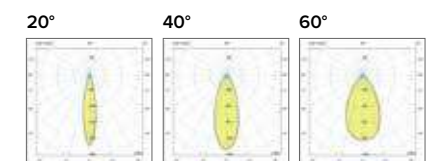

BERIN

IRC/CRI >90

Legenda colori / Color legend

IRC/CRI > 90

Mod. Model	4000K			Fascio Beam			Colore Color			DRIVER				
MIDI	1785lm	2510lm	2980lm	25°	33°	50°	□	■	■	Senza Without	Std	Dimm Push N/A	Dali	▲
	12W	17W	21W							128 €	150 €	186 €	186 €	239 €
0731	TB	TC	TQ	G	J	R	1	2	0	-	E	D	L	C

Es. / Ex: 0731TBR1L = 4000K, 1785lm, 12W, 350mA, fascio 50°, colore bianco, driver Dali / 4000K, 1785lm, 12W, 350mA, beam 50°, white color, Dali driver

IRC/CRI > 90

Mod. Model	4000K		Fascio Beam			Colore Color			DRIVER				
MAXI	3440lm	4320lm	17°	26°	45°	□	■	■	Senza Without	Std	Dimm Push N/A	Dali	▲
	24W	32W							131 €	164 €	189 €	189 €	252 €
0732	TD	TE	D	H	P	1	2	0	-	E	D	L	C

Es. / Ex: 0732TDP0L= 4000K, 3440lm, 24W, 700mA, fascio 45°, colore grigio, driver Dali / 4000K, 3440lm, 24W, 700mA, beam 45°, grey color, Dali driver

SPRING

IRC/CRI >90

Legenda colori / Color legend

IRC/CRI > 90

Modello Model	4000K			Ottiche fascio Beam optics			Colore Color			DRIVER		
MAXI	2510lm	3440lm	3890lm	20°	40°	60°	□	■	■	Std	Dimm Push N/A	Dali
	17W	24W	28W							248 €	283 €	283 €
4898	TC	TD	TS	E	N	T	1	2	0	-	D	L

Es. / Ex: 4898TDN0L= 4000K, 3440lm, 24W, 700mA, fascio 40°, colore grigio, driver Dali / 4000K, 3440lm, 24W, 700mA, beam 40°, grey color, Dali driver

IRC/CRI > 90

Modello Model	4000K			Ottiche fascio Beam optics			Colore Color			DRIVER		
EXTRA	2510lm	3440lm	4320lm	20°	40°	60°	□	■	■	Std	Dimm Push N/A	Dali
	17W	24W	32W							300 €	326 €	326 €
4899	TC	TD	TE	E	N	T	1	2	0	-	D	L

Es. / Ex: 4899TDE0L= 4000K, 3440lm, 24W, 700mA, fascio 20°, colore grigio, driver Dali / 4000K, 3440lm, 24W, 700mA, beam 20°, grey color, Dali driver