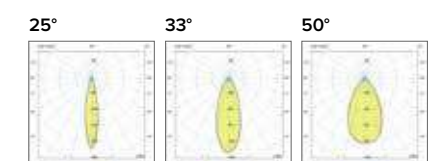

* Push Memory: il prodotto sarà fornito con un pulsante sul corpo e sarà possibile dimmerarlo singolarmente / the product will be provided with a push on the body and it will be possible to dim it individually