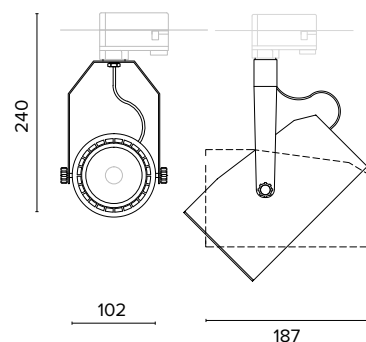

VIPER

IRC/CRI >90

1321 **Midi**