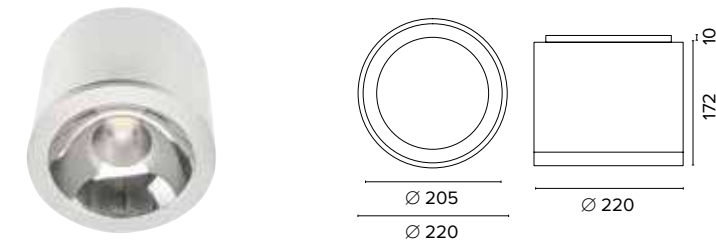

4898 **Maxi 205**