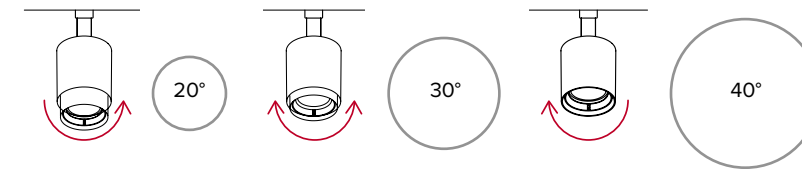

Famiglia Prodotti / Family Products

514 Focus 516 Focus Maxi

Legenda colori / Color legend

■ Nero / Black

□ Bianco / White

2541 F - Track M

IRC/CRI > 90

Mod. Model	3000K	Fascio Beam	Colore Color		DRIVER		
			□	■	Std	Dali	▲
	3100lm 25,5W 700mA	20° - 30° - 40°	□	■	139 €	206 €	239 €
2541	7D	X	1	2	-	L	C