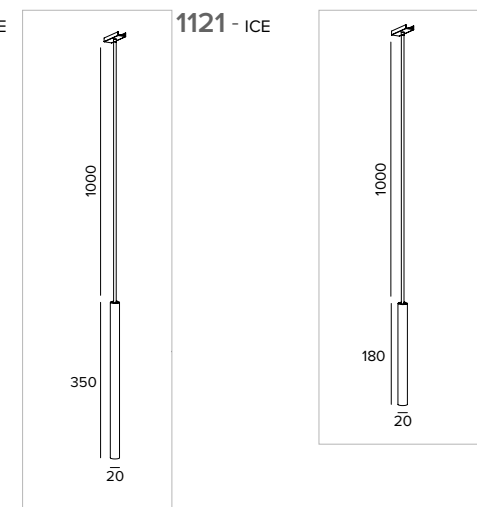

ATTACCO MECCANICO CON DRIVER REMOTO MECHANICAL FIXING WITH REMOTE DRIVER INCLUDED

NB Solo per OMNIA GB
Only for Omnia GB

1120 - ICE

1121 - ICE

OMNIA ICE

Legenda colori / Color legend

☐ Bianco / White	☒ Nero / Black

1120 Ice

IRC/CRI > 90

Modello Model	2700K	3000K	3500K	4000K	Ottiche fascio Beam optics				Lunghezza Aggancio Hooking lenght	Colore Colour		€
	130lm 2W 350mA	144lm 2W 350mA	150lm 2W 350mA	156lm 2W 350mA	25°	40°	60°	80°	10mm	☐	☒	
1120	AB	BB	OB	CB	B	D	E	F	00010	WW	BB	211

Es/ Ex: **IA1ABB00010WW** = 2700K, 130lm, 2W, 350mA, fascio 25°, bianco
IA1ABB00010WW = 2700K, 130lm, 2W, 350mA, beam 25°, white

1121 Ice

IRC/CRI > 90

Modello Model	2700K	3000K	3500K	4000K	Ottiche fascio Beam optics				Lunghezza Aggancio Hooking lenght	Colore Colour		€
	130lm 2W 350mA	144lm 2W 350mA	150lm 2W 350mA	156lm 2W 350mA	25°	40°	60°	80°	10mm	☐	☒	
1121	AB	BB	OB	CB	B	D	E	F	00010	WW	BB	200

Es/ Ex: **IA1ABB00010WW** = 2700K, 130lm, 2W, 350mA, fascio 25°, bianco
IA1ABB00010WW = 2700K, 130lm, 2W, 350mA, beam 25°, white

Massimo 7 Ice in serie per ogni driver

Max 7 Ice in series for each driver

Driver Standard remoto Remot Standard driver	COD.	€
15W 350mA	122440	€ 24

NB A richiesta trattamenti galvanici e altri RAL
On request galvanic treatments and other RAL