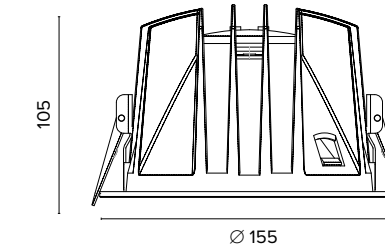

0598 **Smart L**