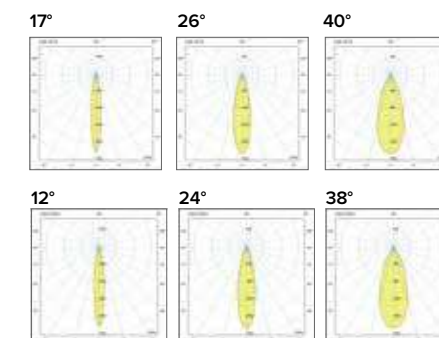

4711 TECH

Estraibile / Extractable

Corpo e staffe in acciaio verniciato, ghiera e modulo LED in alluminio pressofuso
Body and brackets in painted steel, ring and LED module in die-cast aluminium

Solo per F111: Griglia e Diffusore opale / Only for F111: Honeycomb grid and Opal diffuser

Griglia / Honeycomb grid	Diffusore opale / Opal diffuser
€ 25 F111APE	€ 6 F111000U

Luce di cortesia con applicazione remota / Courtesy light with remote application

	Sa. 1 x 120 mA per tutte le versioni / Sa. 1 x 120 mA for all items	1 ora / hour	Cod. 123010	€ 104,00
		3 ore / hours	Cod. 123023/3	€ 156,00

Legenda colori / Color legend

	Corpo grigio con modulo led e staffe nero Grey body with black led module and brackets		Corpo bianco con modulo led e staffe nero White body with black led module and brackets		Nero / Black		Bianco / White

IRC/CRI > 90

Mod. Model	2700K			3000K			4000K			Fascio Beam			Colore Color				DRIVER					
	1615lm 12W 350mA	2270lm 17W 500mA	3110lm 24W 700mA	1700lm 12W 350mA	2390lm 17W 500mA	3270lm 24W 700mA	1785lm 12W 350mA	2510lm 17W 500mA	3440lm 24W 700mA	17°	26°	40°	■	□	■	□	Std	Dimm Push N/A	Dali			
F111																	234 €	269 €	269 €			
4711	OB	OC	OD	-	SB	SC	SD	-	TB	TC	TD	-	D	H	N	0	1	2	9	E	D	L
F112	1615lm 12W 350mA	2270lm 17W 500mA	3110lm 24W 700mA	3910lm 32W 900mA	1700lm 12W 350mA	2390lm 17W 500mA	3270lm 24W 700mA	4110lm 32W 900mA	1785lm 12W 350mA	2510lm 17W 500mA	3440lm 24W 700mA	4320lm 32W 900mA	12°	24°	38°	■	□	■	□	Std	Dimm Push N/A	Dali
4711	OB	OC	OD	OE	SB	SC	SD	SE	TB	TC	TD	TE	B	F	M	0	1	2	9	E	D	L

Es. / Ex: 4711OBF2L = 2700K, 1615lm, 12W, 350mA, fascio 24°, colore nero, driver Dali / 2700K, 1615lm, 12W, 350mA, beam 24°, black color, Dali driver

VIVID IRC/CRI 95