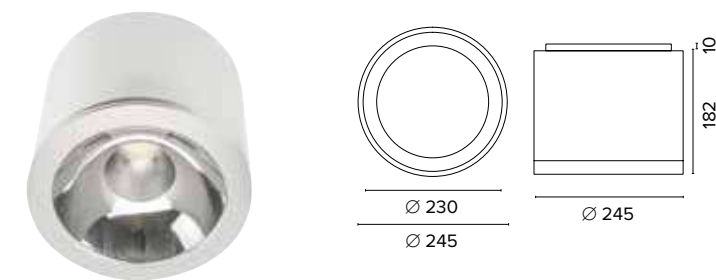

4899 **Extra 230**

Legenda colori / Color legend

IRC/CRI > 90

Modello Model	4000K			Ottiche fascio Beam optics			Colore Color			DRIVER		
MAXI	2510lm	3440lm	3890lm	20°	40°	60°	□	■	■	Std	Dimm Push N/A	Dali
	17W	24W	28W							248 €	283 €	283 €
4898	TC	TD	TS	E	N	T	1	2	0	-	D	L

Es. / Ex: 4898TDN0L= 4000K, 3440lm, 24W, 700mA, fascio 40°, colore grigio, driver Dali / 4000K, 3440lm, 24W, 700mA, beam 40°, grey color, Dali driver

IRC/CRI > 90

Modello Model	4000K			Ottiche fascio Beam optics			Colore Color			DRIVER		
EXTRA	2510lm	3440lm	4320lm	20°	40°	60°	□	■	■	Std	Dimm Push N/A	Dali
	17W	24W	32W							300 €	326 €	326 €
4899	TC	TD	TE	E	N	T	1	2	0	-	D	L

Es. / Ex: 4899TDE0L= 4000K, 3440lm, 24W, 700mA, fascio 20°, colore grigio, driver Dali / 4000K, 3440lm, 24W, 700mA, beam 20°, grey color, Dali driver