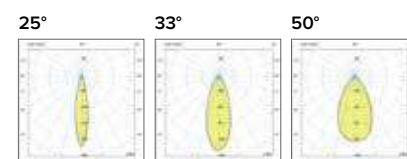

IRC/CRI > 90

Mod. Model	2700K		Fascio Beam			Colore Color			DRIVER		
	2970lm 25W 700mA	3720lm 33W 900mA	25°	33°	50°	☐	☒	☐	Std	Dimm Push N/A	Dali
1322	GD	GE	G	J	R	1	2	0	214 €	239 €	239 €
									-	D	L

Es. / Ex: **1322GDJ0L** = 2700K, 3270lm, 24W, 700mA, fascio 33°, colore grigio, driver Dali / 2700K, 3270lm, 24W, 700mA, beam 33°, grey color, Dali driver