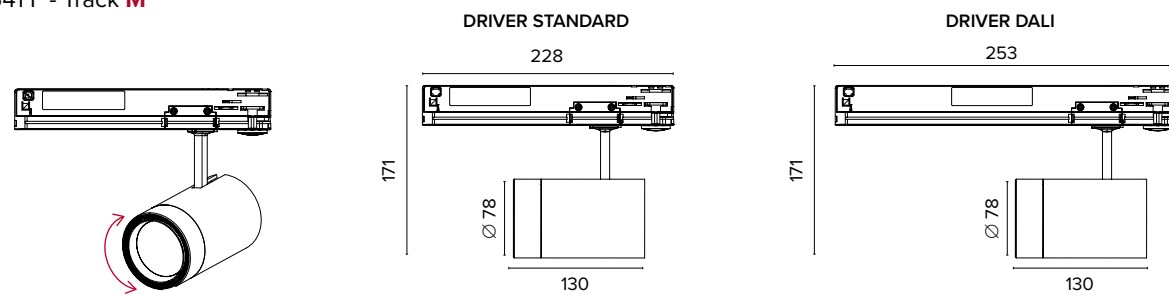

2541 F - Track M