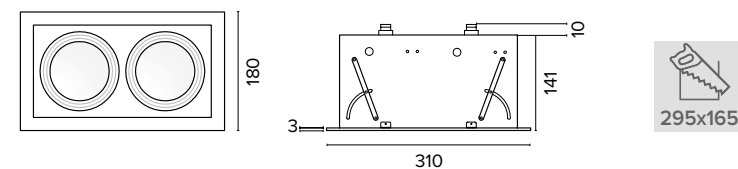

Legenda colori / Color legend

☒ Corpo nero con modulo led e cornice grigio Black body with grey led module and frame	☒ Corpo nero con modulo led e cornice bianco Black body with white led module and frame	☒ Nero / Black	☐ Bianco / White

IRC/CRI > 90

Mod. Model	2700K			3000K			4000K			Fascio Beam			Colore Color				DRIVER							
	3230lm 2x12W 350mA	4540lm 2x17W 500mA	6220lm 2x24W 700mA	3400lm 2x12W 350mA	4780lm 2x17W 500mA	6540lm 2x24W 700mA	3570lm 2x12W 350mA	5020lm 2x17W 500mA	6880lm 2x24W 700mA	17°	26°	40°	☐	☐	☐	☐	Senza Whitout	Std	Dimm Push N/A	Dali	▲			
F111																								
0609	OB	OC	OD	-	SB	SC	SD	-	TB	TC	TD	-	D	H	N	0	1	2	9	318 €	362 €	433 €	433 €	540 €
F112				7030lm 2x12W 350mA																				
0609	OB	OC	OD	OS	SB	SC	SD	SS	TB	TC	TD	TS	B	F	M	0	1	2	9	318 €	362 €	433 €	433 €	540 €

Es. / Ex: 06090BF2L = 2700K, 3230lm, 2x12W, 350mA, fascio 24°, colore nero, driver Dali / 2700K, 3230lm, 2x12W, 350mA, beam 24°, black color, Dali driver

VIVID IRC/CRI 95

Mod. Model	3300K			3500K			Fascio Beam			Colore Color				DRIVER						
	2920lm 2x12W 350mA	4060lm 2x17W 500mA	5520lm 2x24W 700mA	3000lm 2x12W 350mA	5020lm 2x17W 500mA	5670lm 2x24W 700mA	17°	26°	40°	☐	☐	☐	☐	Senza Whitout	Std	Dimm Push N/A	Dali	▲		
F111																				
0609	XB	XC	XD	-	DB	DC	DD	-	D	H	N	0	1	2	9	340 €	385 €	456 €	456 €	562 €
F112				6220lm 2x12W 350mA																
0609	XB	XC	XD	XS	DB	DC	DD	DS	B	F	M	0	1	2	9	340 €	385 €	456 €	456 €	562 €

Es. / Ex: 0609XBF2L = 3300K, 2920lm, 2x12W, 350mA, fascio 24°, colore nero, driver Dali / 3300K, 3250lm, 2x12W, 350mA, beam 24°, black color, Dali driver

SUNLIKE IRC/CRI 97,6

Mod. Model	3000K			Fascio Beam			Colore Color				DRIVER									
	2400lm 2x12W 350mA	3400lm 2x17W 500mA	4800lm 2x24W 700mA	17°	26°	40°	☐	☐	☐	☐	Senza Whitout	Std	Dimm Push N/A	Dali	▲					
F111																				
0609	SSB	SSC	SSD	-	D	H	N	0	1	2	9	384 €	429 €	500 €	500 €	606 €				
F112				5600lm 2x12W 350mA																
0609	SSB	SSC	SSD	SSS	B	F	M	0	1	2	9	384 €	429 €	500 €	500 €	606 €