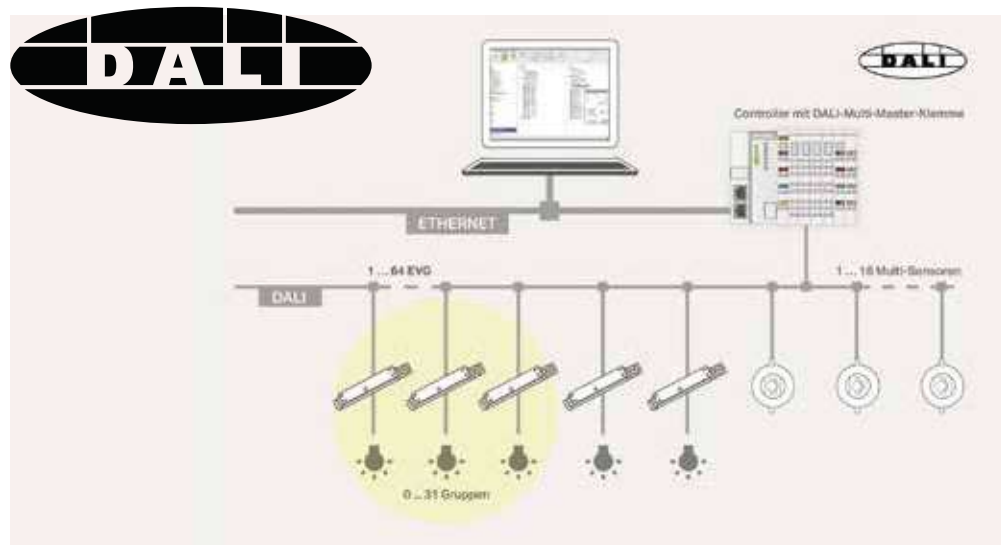

DALI, una sigla che sta per "Digital Addressable Lighting Interface", è un protocollo interfaccia per la comunicazione digitale fra trasformatori elettronici. Consente di far funzionare fino a 64 apparecchi digitali, che possono essere gestiti sempre con la medesima linea di controllo ma in modo indipendente l'uno dall'altro. Numerando individualmente gli apparecchi d'illuminazione si può riconfigurare la scenografie di un locale senza bisogno di intervenire sui fili.

DALI consente di controllare i singoli apparecchi di illuminazione associando un proprio indirizzo ad ogni alimentatore; questo permette al cambio di utilizzo dell'ambiente di riconfigurare il sistema senza i costi e i disagi degli interventi di ricablaggio.

DALI è un sistema ad intelligenza distribuita in cui i valori di emissione luminosa dei differenti scenari illuminotecnici e il raggruppamento delle diverse sorgenti luminose sono memorizzati all'interno degli alimentatori elettronici stessi.

I sistemi elettronici DALI cosa offrono:

- comando centralizzato.
- indirizzabilità della singola sorgente luminosa o a gruppi o complessiva.
- gestione di informazioni di controllo di ritorno dall'alimentatore o dalla sorgente luminosa, come ad esempio:
- lampada accesa o spenta
- stato di funzionamento
- lampada fuori servizio
- percentuale di flusso luminoso emesso
- maggiore semplicità di cablaggio e di impianto perché i gruppi e gli scenari possono essere programmati dopo l'installazione dell'impianto.
- il sistema è modificabile in ogni momento con una riprogrammazione senza intervenire sull'impianto.

DALI, an abbreviation for "Digital Addressable Lighting Interface", is an interface protocol for digital communication between electronic transformers. It can operate up to 64 digital devices, which can always be managed with the same control line but independently of each other. By individually counting the luminaires, you can reconfigure the scenery of a room without needing to intervene on the wires.

DALI allows you to control individual lighting fixtures by associating one's address with each feeder; This allows the use of the environment to reconfigure the system without the costs and disadvantages of rewiring.

DALI is a distributed intelligence system where light emission values of the different lighting scenarios and the grouping of the various light sources are stored in the electronic feeder itself.

The DALI electronic systems offer:

- centralized control.
- addressability of the single light source or group or aggregate.
- managing feedback information from the feeder or light source, such as:
- light on or off
- state of operation
- out of service lamp
- percentage of luminous flux emitted
- greater cabling and plant