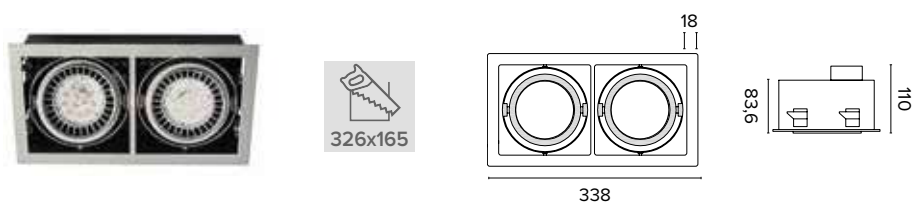

ARLED OSRAM IRC/CRI > 80

Mod. Model	3000K		4000K		Fascio Beam		Colore Color	
	2500lm 2X16W 230V	3700lm 2X23W 230V	2700lm 2X23W 230V	3900lm 2X23W 230V	24°	40°	☐	☐
1809	2X	2Y	3X	3Y	F	N	1	0
	€ 148	€ 164	€ 148	€ 164				

Es. / Ex: 18092XF1 = 3000K, 2500lm, 2x16W, 230V, fascio 24°, colore bianco / 3000K, 2500lm, 2x16W, 230V, beam 24°, white colour

ARLED COB OSRAM IRC/CRI > 80

Mod. Model	3000K	4000K	Fascio Beam		Colore Color		DRIVER		
	8600lm 2X38W 1050mA	9000lm 2X38W 1050mA	24°	40°	☐	☐	Std	Dimm Push N/A	Dali
1809	5F	6F	F	N	1	0	E	D	L
							€ 226	€ 297	€ 297

Es. / Ex: 18095FF1L = 3000K, 8600lm, 2x38W, 1050mA, fascio 24°, colore bianco, driver dali / 3000K, 8600lm, 2x38W, 1050mA, beam 24°, white colour, dali driver