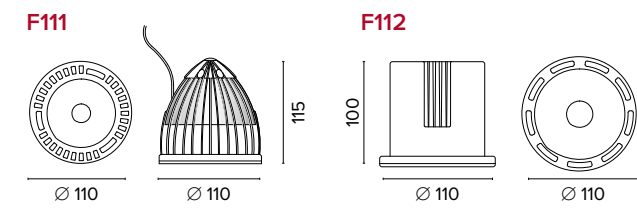

5 GARANZIA FINO A 5 ANNI UP TO 5 YEARS

CE, IP20, RG1 EN 62471, 60°, 355°

4622 FOLD 2 F111/F112