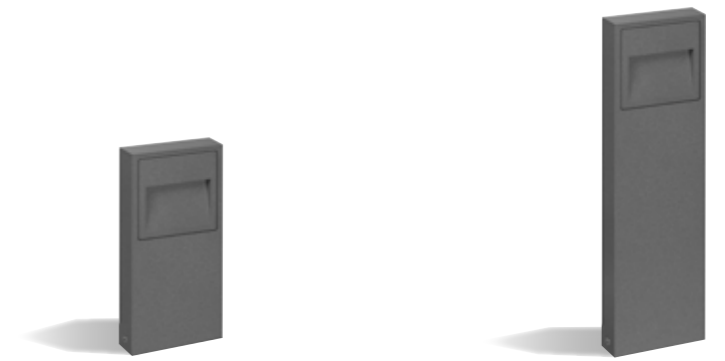

Verso Flat P

Verso Flat P 300

Verso Flat P 500

Vai alla pagina
Web del prodotto
Go to the product Web page