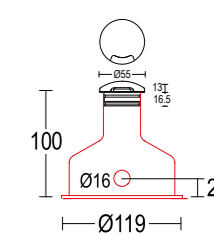

Segno Walk 1L

MicroSegno Walk 32 1L

Segno Walk 45 1L

MaxiSegno Walk 55 1L

Vai alla pagina
Web del prodotto
Go to the product Web page

MicroSegno Walk 32 1L
1W LED 3000K / 4000K
120lm - 130lm
50°
max 350mA / 24 VDC
alimentatore remoto SELV non incluso
remote SELV led driver not included

Segno Walk 45 1L
1,5W LED 3000K / 4000K
170lm - 180lm
50°
max 500mA / 24 VDC
alimentatore remoto SELV non incluso
remote SELV led driver not included

MaxiSegno Walk 55 1L
2W LED 3000K / 4000K
320lm - 340lm
50°
max 700mA / 24 VDC
alimentatore remoto SELV non incluso
remote SELV led driver not included

GH1377

GH1379

GH1382

Acciaio inossidabile 15
Stainless Steel

Altre finiture disponibili sul sito web
Other finishes available on the website

ACCESSORI ACCESSORIES

Controcassa per prodotto
compatibile con alimentatore
Rough-in housing for product
compatible with LED driver

AC610 Microsegno walk
AC611 Segno walk
AC612 Maxisegno walk

Adattatore per installazione
su scatola 503
Adaptor for installation like box 503

295 Microsegno walk
296 Segno walk
297 Maxisegno walk

AC052.0350015SD-20
LED Driver 15W 350mA IP20 DALI
AC087.0500022SN-20
LED Driver IP20 500mA 22W
AC087.0700031SN-20
LED Driver IP20 700mA 31W
AC184.0024016SN-20
LED Driver IP20 24V DC 16W
AC042.0024020SD-20
LED Driver IP20 24V DC 20W DALI

AC205-IP66
Scatola per alimentatore remoto IP66
Ip 66 remote power supply box

AC021.0350014FN-67
LED Driver IP67 350mA 14W
AC083.0500014FN-67
LED Driver IP67 500mA 14W
AC084.0700014FN-67
LED Driver IP67 700mA 14W
AC146.0024014FN-67
LED Driver IP67 24V DC 14W
AC114.0024024FD-67
LED Driver IP67 24V DC 24W DALI
AC113.0024201FD-67
LED Driver IP67 24V DC 201W DALI

AC204
Connettore rapido IP68
IP68 fast connector