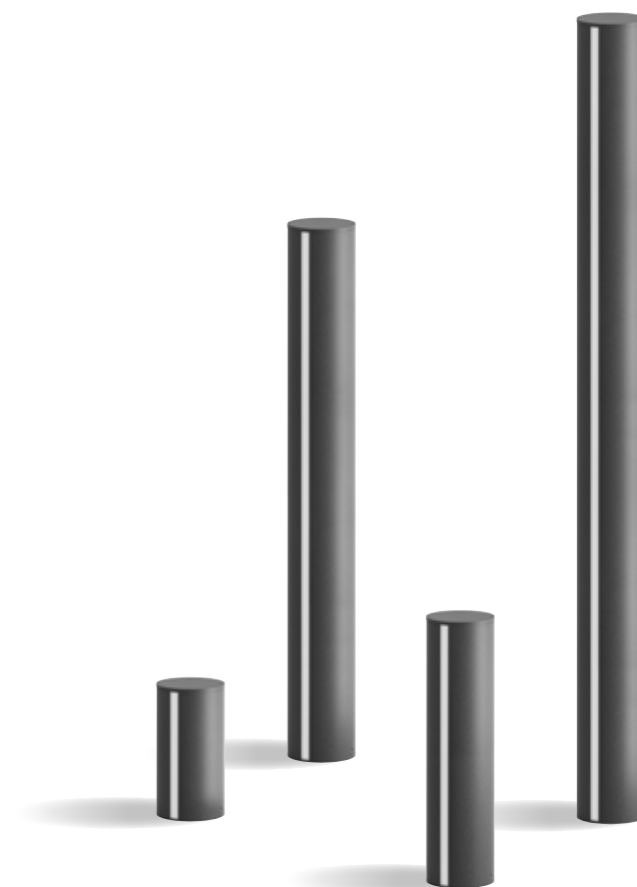

*Series of bollards with linear vertical emission designed for lighting pathways, driveways available in various heights. The body is constructed of high oxidation resistant aluminum alloy which is subjected to nano-bonderite treatment and finished with texturized polyester powder paint, making the product resistant to atmospheric agents and UV rays, guaranteeing maximum protection over the years. Silicone gaskets ensure maximum sealing in all operating and temperature conditions. The opal silicone diffuser ensures maximum light distribution. All the external screws are in stainless steel.*