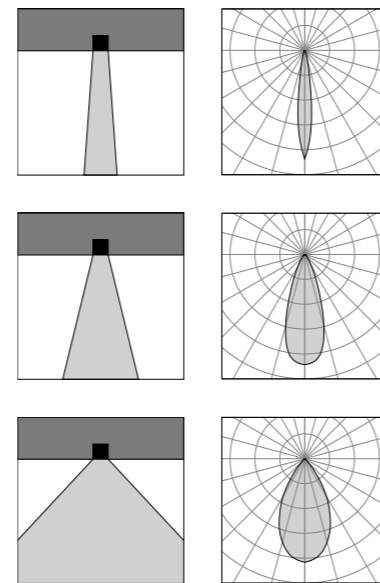

ACCESSORI ACCESSORIES

AC087.0700031SN-20
Alimentatore IP20 700mA 31W
LED driver IP20 700mA 31W

AC184.0024016SN-20
Alimentatore IP20 24V DC 16W
LED driver IP20 24V DC 16W

AC042.0024020SD-20
Alimentatore IP20 24V DC 20W DALI
LED driver IP20 24V DC 20W DALI

AC205-IP66
Scatola per alimentatore remoto IP66
Ip 66 remote power supply box

AC084.0700014FN-67
Alimentatore IP67 700mA 14W

AC146.0024014FN-67
Alimentatore IP67 24V DC 14W
LED driver IP67 24V DC 14W

AC114.0024024FD-67
Alimentatore IP67 24V DC 24W DALI
LED driver IP67 24V DC 24W DALI

AC113.0024201FD-67
Alimentatore IP67 24V DC 201W DALI
LED driver IP67 24V DC 201W DALI

Vai alla pagina
Web del prodotto
Go to the product Web page