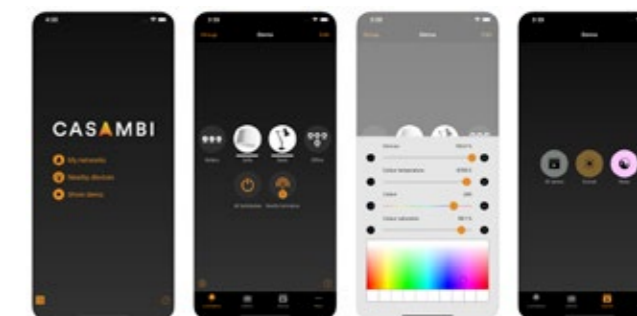

Garanzia

CONDIZIONI DI GARANZIA

GHIDINI LIGHTING garantisce le prestazioni dei propri prodotti solo ed esclusivamente in relazione a usi, destinazioni e applicazioni dalla stessa espressamente indicati. La garanzia dei prodotti ha una durata di 2 anni decorrente dalla data di consegna al Compratore. Eventuali reclami dovranno essere comunicati per iscritto a GHIDINI LIGHTING unitamente alla copia della fattura d'acquisto con l'indicazione della data di consegna, della descrizione del difetto e della quantità di prodotti difettosi. GHIDINI LIGHTING provvederà a riparare o sostituire, a sua insindacabile scelta, il prodotto difettoso entro un ragionevole periodo dal reclamo. Eventuali resi di merce difettosa verranno accettati da GHIDINI LIGHTING solo se previamente autorizzati per iscritto, inviati correttamente, adeguatamente imballati e con trasporto prepagato. La presente garanzia non copre ulteriori spese sostenute dal Compratore in conseguenza della difettosità dei prodotti, in particolare GHIDINI LIGHTING non si farà carico delle spese di ritiro dei prodotti difettosi dai clienti (ivi comprese le spese di smontaggio) e di spedizione ad essi dei prodotti in sostituzione.

Qualsiasi responsabilità di GHIDINI LIGHTING è espressamente esclusa nei seguenti casi: