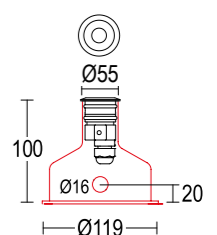

photo: Germano Borrelli

Segno Flat RD

MicroSegno Flat RD 32

Segno Flat RD 45

MaxiSegno Flat RD 55

Vai alla pagina
Web del prodotto
Go to the product Web page

3000K   4000K   BLUE

- Acciaio inossidabile 15 *Stainless Steel*
- Bronzo naturale 68 *Natural Bronze*
- Altre finiture disponibili sul sito web *Other finishes available on the website*

1W LED 3000K / 4000K / BLUE
105 - 116lm
115°
max 350 mA / 24V DC
alimentatore remoto SELV non incluso
remote SELV led driver not included

GH1117

GH1118

GH1119

ACCESSORI ACCESSORIES

- **AC610** Microsegno flat
  *Controcassa per prodotto compatibile con alimentatore
  Rough-in housing for product compatible with LED driver*
- **AC611** Segno flat
- **AC612** Maxisegno flat
- **AC295** Microsegno flat
  *Adattatore per installazione su scatola 503
  Adaptor for installation like box 503*
- **AC296** Segno flat
- **AC297** Maxisegno flat

- **AC184.0024016SN-20**
  *Alimentatore IP20 24V DC 16W
  LED driver IP20 24V DC 16W*
- **AC052.0350015SD-20**
  *Alimentatore IP20 350mA 15W
  LED driver IP20 350mA 15W DALI*
- **AC042.0024020SD-20**
  *Alimentatore IP20 24V DC 20W DALI
  LED driver IP20 24V DC 20W DALI*

- **AC205-IP66**
  *Scatola per alimentatore remoto IP66
  Ip 66 remote power supply box*

- **AC146.0024014FN-67**
  *Alimentatore IP67 24V DC 14W
  LED driver IP67 24V DC 14W*
- **AC021.0350014FN-67**
  *Alimentatore IP67 350mA 14W
  LED IP67 350mA 14W*
- **AC114.0024024FD-67**
  *Alimentatore IP67 24V DC 24W DALI
  LED driver IP67 24V DC 24W DALI*
- **AC113.0024201FD-67**
  *Alimentatore IP67 24V DC 201W DALI
  LED driver IP67 24V DC 201W DALI*
- **AC204**
  *Connettore rapido IP68
  IP68 fast connector*