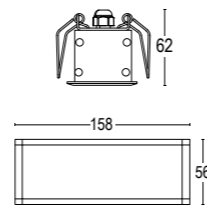

Edge AS

Edge AS

Edge AS 150

Edge AS Spring 150

Edge AS 5L 180

Edge AS Spring 5L 180

2,3W LED 3000K / 4000K
243lm - 247lm
max 24V DC
alimentatore remoto SELV non incluso
remote SELV led driver not included

GH1992

10,5W LED 3000K / 4000K
982lm - 1090lm
max 24V DC
alimentatore remoto SELV non incluso
remote SELV led driver not included

GH2006

ACCESSORI ACCESSORIES

AC052.0024016SD-20
Alimentatore IP20 24V DC 16W DALI
LED driver IP20 24V DC 16W DALI

AC191.0024035SN-20
Alimentatore IP20 24V DC 35W
LED driver IP20 24V DC 35W

AC146.0024014FN-67
Alimentatore IP67 24V DC 14W
LED driver IP67 24V DC 14W

AC088.0024040FN-67
Alimentatore IP67 24V DC 40W
LED driver IP67 24V DC 40W

AC545
Controcassa
Edge AS 150

Altre finiture disponibili sul sito web
Other finishes available on the website

Grigio scuro opaco 05 ●
Dark grey matt

Grigio chiaro 19 ●
Light grey

ACCESSORI ACCESSORIES

AC184.0700020SN-20
Alimentatore IP20 24V DC 16W DALI
LED driver IP20 24V DC 20W DALI

AC084.0700014FN-67
Alimentatore IP67 24V DC 40W
LED driver IP67 24V DC 14W

AC663
Controcassa
Edge AS 50

Altre finiture disponibili sul sito web
Other finishes available on the website

Grigio scuro opaco 05 ●
Dark grey matt

Grigio chiaro 19 ●
Light grey