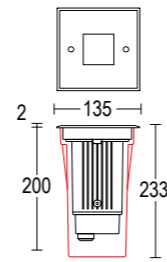

12W LED 3000K / 4000K
1550lm - 1573 lm
24° / 40° / 60°
220-240V 50/60hz
alimentatore incluso *LED driver integral*

GH5719

ACCESSORI
ACCESSORIES

AC016
Controcassa
Rough-in housing

AC204
Connettore rapido IP68
IP68 fast connector

AC159
Schermo anti-abbagliamento
Anti-glare screen

18W LED 3000K / 4000K
2172lm - 2205lm
24° / 40° / 60°
max 500 mA
alimentatore remoto SELV non incluso
remote SELV led driver not included

GH6635

GH6638

ACCESSORI
ACCESSORIES

AC014
Controcassa
Rough-in housing

AC204
Connettore rapido IP68
IP68 fast connector

AC159
Schermo anti-abbagliamento
Anti-glare screen

AC087.0500022SN-20
Alimentatore IP20 500mA 22W
LED driver IP20 500mA 22W

AC207.0500020SN-67
Alimentatore IP67 500mA 20W
LED driver IP67 500mA 20W

AC205-IP66
Scatola per alimentatore remoto IP66
Ip 66 remote power supply box