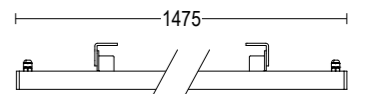

Tratto wall 24V

Tratto Wall 24V

Tratto Wall 24V 600

Tratto Wall 24V 900

Tratto Wall 24V 1200

Tratto Wall 24V 1500

Tratto Wall 24V 600
8W / 12W / 18W LED 3000K / 4000K
951,5lm - 1944lm
10° / 28° / flood / elipsoidal
max 24V DC
alimentatore remoto SELV non incluso
remote SELV led driver not included

Tratto Wall 24V 900
12,3W / 18W / 27W LED 3000K / 4000K
1470,5lm - 2916lm
10° / 28° / flood / elipsoidal
max 24V DC
alimentatore remoto SELV non incluso
remote SELV led driver not included

Tratto Wall 24V 1200
16,7W / 24W / 36W LED 3000K / 4000K
1909,5lm - 3888lm
10° / 28° / flood / elipsoidal
max 24V DC
alimentatore remoto SELV non incluso
remote SELV led driver not included

GH1529

Tratto Wall 24V 1500
21W / 30W / 45W LED 3000K / 4000K
1800lm - 4860lm
10° / 28° / flood / elipsoidal
max 24V DC
alimentatore remoto SELV non incluso
remote SELV led driver not included

ACCESSORI ACCESSORIES

Visiera
Hood
AC637 Tratto GH1534
AC638 Tratto GH1536

Griglia anti-abbagliamento
Anti-grale louvre
AC517 Tratto GH1534
AC518 Tratto GH1536

AC279
Connettore per cablaggio in cascata IP68
IP68 connector for the through wiring

AC566
Coppia bracci di estensione
Pair of extension arms

AC146.0024014FN-67
Alimentatore 14,4W 24 VDC IP67
Driver 14,4W 24 VDC IP67

AC088.0024040FN-67
Alimentatore 40W 24 VDC IP67
Driver 40W 24VDC IP67

AC089.002481FN-67
Alimentatore 75W 24 VDC IP67
Driver 75W 24VDC IP67

AC090.0024120FN-67
Alimentatore 120W 24 VDC IP67
Driver 120W 24VDC IP67

AC114.0024024FD-67
Alimentatore IP67 24V DC 24W DALI
LED driver IP67 24V DC 24W DALI

AC113.0024201FD-67
Alimentatore IP67 24V DC 201W DALI
LED driver IP67 24V DC 201W DALI

ACCESSORI ACCESSORIES

Visiera
Hood
AC639 Tratto GH1537
AC640 Tratto GH1529

Griglia anti-abbagliamento
Anti-grale louvre
AC519 Tratto GH1537
AC520 Tratto GH1529