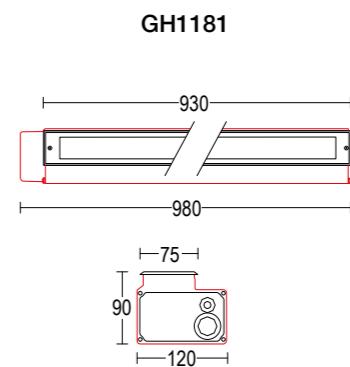

MiniConfine 900

ACCESSORI
ACCESSORIES

Controcassa
Rough-in housing
AC605 Miniconfine GH1181
AC606 Miniconfine GH1182

AC204
Connettore rapido IP68
IP68 fast connector

AC279
Connettore per cablaggio in cascata IP68
IP68 connector for the through wiring

Vai alla pagina
Web del prodotto
Go to the product Web page

Acciaio inossidabile 15
Stainless Steel
Altre finiture disponibili sul sito web
Other finishes available on the website