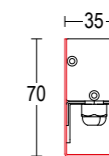

21W / 45W LED 3000K / 4000K
2508lm - 4860lm
28° / elipsoidal / 118°
max 24V DC
alimentatore remoto SELV non incluso
remote SELV led driver not included

GH1542