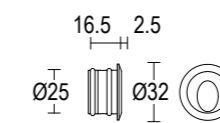

ACCESSORI ACCESSORIES

AC052.0350015SD-20
Alimentatore IP20 350mA 15W DALI
LED driver IP20 350mA 15W DALI

AC184.0024016SN-20
Alimentatore IP20 24V DC 16W
LED driver IP20 24V DC 16W

AC042.0024020SD-20
Alimentatore IP20 24V DC 20W DALI
LED driver IP20 24V DC 20W DALI

AC205-IP66
Scatola per alimentatore remoto IP66
ip 66 remote power supply box

Adattatore per installazione
su scatola 503
Adaptor for installation like box 503

295 Microsegno AS
296 Segno AS
297 Maxisegno AS

AC021.0350014FN-67
Alimentatore IP67 350mA 14W
LED driver IP67 350mA 14W

AC146.0024014FN-67
Alimentatore IP67 24V DC 14W
LED driver IP67 24V DC 14W

AC114.0024024FD-67
Alimentatore IP67 24V DC 24W DALI
LED driver IP67 24V DC 24W DALI

AC113.0024201FD-67
Alimentatore IP67 24V DC 201W DALI
LED driver IP67 24V DC 201W DALI