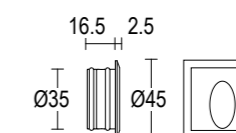

ACCESSORI ACCESSORIES

AC052.0350015SD-20
Alimentatore IP20 350mA 15W DALI
LED driver IP20 350mA 15W DALI

AC184.0024016SN-20
Alimentatore IP20 24V DC 16W
LED driver IP20 24V DC 16W

AC042.0024020SD-20
Alimentatore IP20 24V DC 20W DALI
LED driver IP20 24V DC 20W DALI

AC205-IP66
Scatola per alimentatore remoto IP66
ip 66 remote power supply box

Adattatore per installazione
su scatola 503
Adaptor for installation like box 503

295 Microsegno AS
296 Segno AS
297 MaxiSegno AS

AC021.0350014FN-67
Alimentatore IP67 350mA 14W
LED driver IP67 350mA 14W

AC146.0024014FN-67
Alimentatore IP67 24V DC 14W
LED driver IP67 24V DC 14W

AC114.0024024FD-67
Alimentatore IP67 24V DC 24W DALI
LED driver IP67 24V DC 24W DALI

AC113.0024201FD-67
Alimentatore IP67 24V DC 201W DALI
LED driver IP67 24V DC 201W DALI