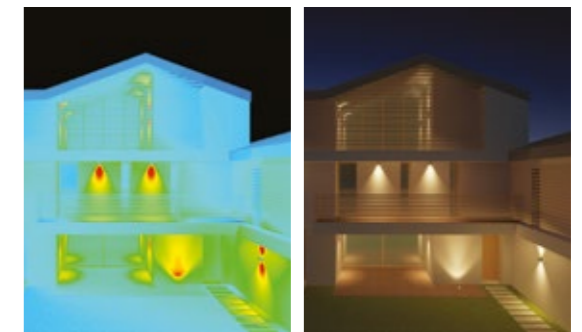

SEMINARI ILLUMINOTECNICI LIGHTING SEMINARS

I nostri progettisti sono a Vostra completa disposizione per ogni delucidazione su eventuali problematiche illuminotecniche, e sempre disponibili per training da tenersi in azienda o presso i clienti.
Our designers are always at your disposal for any clarification on any lighting issue. Furthermore, our lighting designers are always available for training that can be held in the Ghidini's headquarter or at customer's