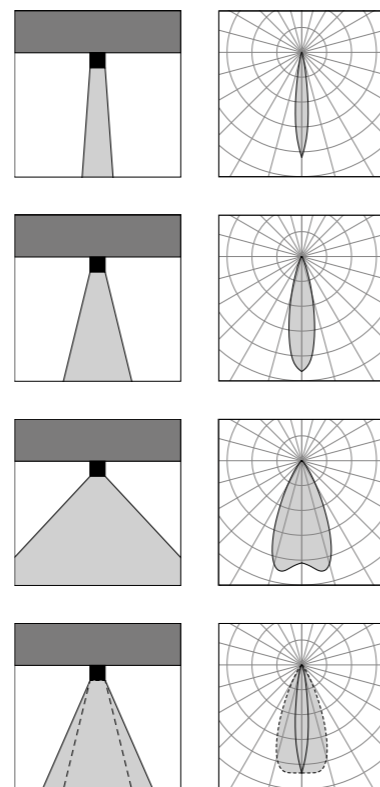

Vai alla pagina
Web del prodotto
Go to the product Web page