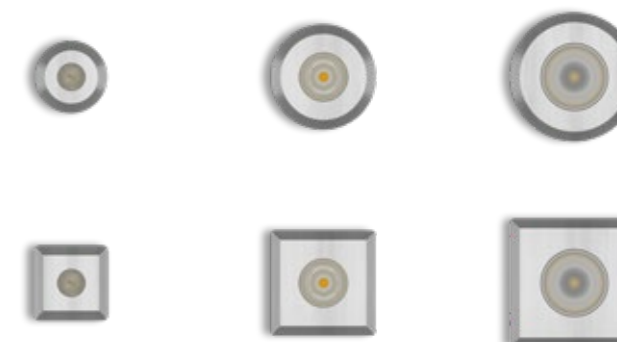

CERTIFICAZIONI CERTIFICATION	CE ENEC UK
GRADO DI PROTEZIONE IP / IK RATING	IP 68 / IK 08 IP 68 / IK 08
CLASSE DI ISOLAMENTO CLASSIFICATION	classe III class III
DIMMERABILE DIMMABLE	dimmerabile in base al driver utilizzato dimmable based on driver used
CORPO BODY	acciaio inossidabile AISI 316L, Alluminio estruso EN AW-6060 T5 ad alta resistenza alla ossidazione stainless steel AISI 316L, Extruded aluminum EN AW-6060 T5 high resistance to oxidation
DIFFUSORE DIFFUSER	vetro sodico lime temprato 5mm soda-lime tempered glass 5mm
GUARNIZIONI SEALING GASKET	silicone silicone
CABLAGGIO WIRING	apparecchio fornito con 0,5 m di cavo FR5FOEM7-AD8 pre cablato con pressacavo PE-LD 5,2mm fixture supplied with pre wired cable 0,5 m long FR5FOEM7-AD8 with metal cable gland PE-LD 5,2mm
SORGENTE LUMINOSA LIGHT SOURCE	LED incluso LED integral
FINITURA FINISH	verniciatura in polveri poliestere ad alta resistenza ai raggi UV ed alla corrosione - acciaio inox AISI 316L sp.2 mm powder coating polyester high resistance to UV and oxidation - 2 mm. thickness AISI 316L stainless steel