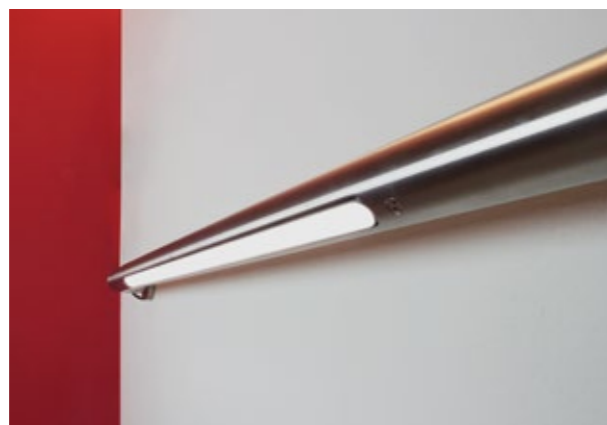

Corrimano 700

Vai alla pagina
Web del prodotto
Go to the product Web page