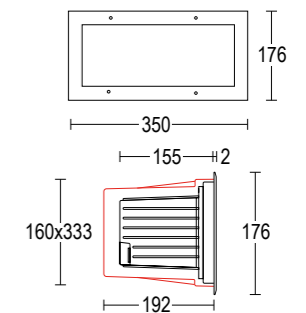

GH5629

Vai alla pagina
Web del prodotto
Go to the product Web page