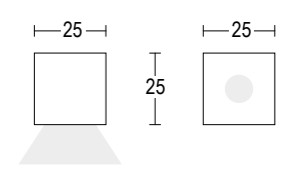

ACCESSORI ACCESSORIES

AC087.0500022SN-20
Alimentatore IP20 500mA 22W
LED driver IP20 500mA 22W

AC184.0024016SN-20
Alimentatore IP20 24V DC 16W
LED driver IP20 24V DC 16W

AC042.0024020SD-20
Alimentatore IP20 24V DC 20W DALI
LED driver IP20 24V DC 20W DALI

AC205-IP66
Scatola per alimentatore remoto IP66
Ip 66 remote power supply box

AC083.0500014FN-67
Alimentatore LED IP67 500mA 14W
LED driver IP67 500mA 14W

AC146.0024014FN-67
Alimentatore IP67 24V DC 14W
LED driver IP67 24V DC 14W

AC114.0024024FD-67
Alimentatore IP67 24V DC 24W DALI
LED driver IP67 24V DC 24W DALI

AC113.0024201FD-67
Alimentatore IP67 24V DC 201W DALI
LED driver IP67 24V DC 201W DALI