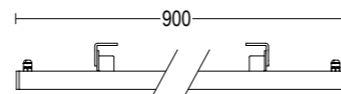

Tratto wall 24V

Tratto Wall 24V

Tratto Wall 24V 600

Tratto Wall 24V 900

Tratto Wall 24V 1200

Tratto Wall 24V 1500

Tratto Wall 24V 600
8W / 12W / 18W LED 3000K / 4000K
951,5lm - 1944lm
10° / 28° / flood / elipsoidal
max 24V DC
alimentatore remoto SELV non incluso
remote SELV led driver not included

GH1536

Tratto Wall 24V 900
12,3W / 18W / 27W LED 3000K / 4000K
1470,5lm - 2916lm
10° / 28° / flood / elipsoidal
max 24V DC
alimentatore remoto SELV non incluso
remote SELV led driver not included

Tratto Wall 24V 1200
16,7W / 24W / 36W LED 3000K / 4000K
1909,5lm - 3888lm
10° / 28° / flood / elipsoidal
max 24V DC
alimentatore remoto SELV non incluso
remote SELV led driver not included

Tratto Wall 24V 1500
21W / 30W / 45W LED 3000K / 4000K
1800lm - 4860lm
10° / 28° / flood / elipsoidal
max 24V DC
alimentatore remoto SELV non incluso
remote SELV led driver not included

ACCESSORI ACCESSORIES

Visiera
Hood
AC637 Tratto GH1534
AC638 Tratto GH1536

Griglia anti-abbagliamento
Anti-grale louvre
AC517 Tratto GH1534
AC518 Tratto GH1536

AC279
Connettore per cablaggio in cascata IP68
IP68 connector for the through wiring

AC566
Coppia bracci di estensione
Pair of extension arms

AC146.0024014FN-67
Alimentatore 14,4W 24 VDC IP67
Driver 14,4W 24 VDC IP67

AC088.0024040FN-67
Alimentatore 40W 24 VDC IP67
Driver 40W 24VDC IP67

AC089.002481FN-67
Alimentatore 75W 24 VDC IP67
Driver 75W 24VDC IP67

AC090.0024120FN-67
Alimentatore 120W 24 VDC IP67
Driver 120W 24VDC IP67

AC114.0024024FD-67
Alimentatore IP67 24V DC 24W DALI
LED driver IP67 24V DC 24W DALI

AC113.0024201FD-67
Alimentatore IP67 24V DC 201W DALI
LED driver IP67 24V DC 201W DALI

ACCESSORI ACCESSORIES

Visiera
Hood
AC639 Tratto GH1537
AC640 Tratto GH1529

Griglia anti-abbagliamento
Anti-grale louvre
AC519 Tratto GH1537
AC520 Tratto GH1529