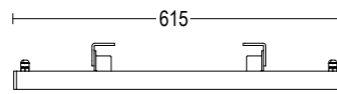

Tratto Wall 24V 900

Tratto Wall 24V 1200

Tratto Wall 24V 1500

Tratto Wall 24V 600
8W / 12W / 18W LED 3000K / 4000K
951,5lm - 1944lm
10° / 28° / flood / elipsoidal
max 24V DC
alimentatore remoto SELV non incluso
remote SELV led driver not included

GH1534