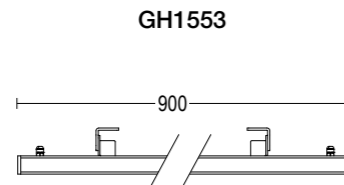

MaxiTratto Wall 24V 900

MaxiTratto Wall 24V 900
12,3W / 18W / 27W / 37,8W LED 3000K / 4000K
1470lm - 3924lm
12° / 25° / 50° / elipsoidal / asymmetrical / flood
max 24V DC
alimentatore remoto SELV non incluso
remote SELV led driver not included

MaxiTratto Wall 24V 1200
16,7W / 24W / 36W / 50,4W LED 3000K / 4000K
1989lm - 5232lm
12° / 25° / 50° / elipsoidal / asymmetrical / flood
max 24V DC
alimentatore remoto SELV non incluso
remote SELV led driver not included