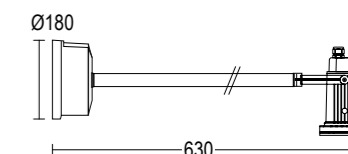

Mikko 115 Extension
26W LED 3000K / 4000K
2967lm - 3012lm
24° / 40° / 60°
220-240V 50/60hz
alimentatore incluso LED driver integral

GH5473

ACCESSORI ACCESSORIES

AC757
Visiera Micromikko
Hood Micromikko

AC711
Picchetto 220mm
Stake 220mm