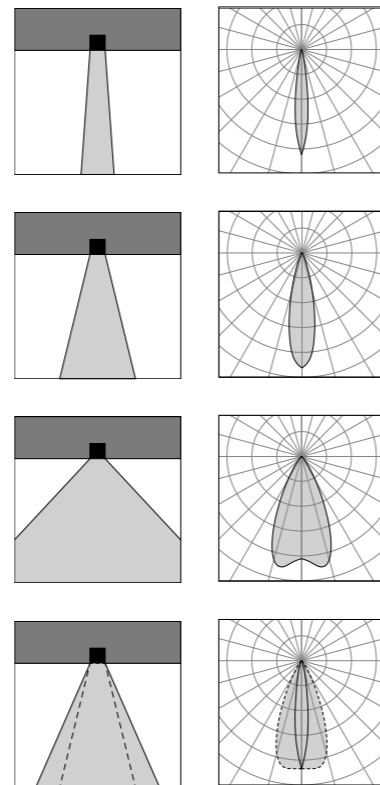

Vai alla pagina
Web del prodotto
Go to the product Web page