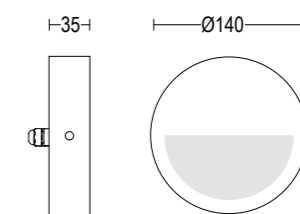

Spia Flat Eyelid

Vai alla pagina
Web del prodotto
Go to the product Web page

- Grigio scuro opaco 05 *Dark grey matt*
- Grigio chiaro 19 *Light grey*
- Altre finiture disponibili sul sito web *Other finishes available on the website*

MicroSpia Flat Eyelid 100

Spia Flat Eyelid 140

MaxiSpia Flat Eyelid 190

MicroSpia Flat Eyelid 100
7W LED 3000K / 4000K
900lm - 1000lm
220-240V 50/60hz
alimentatore incluso *LED driver integral*
diffusore opale *opal diffuser*

GH1388

GH1389

Spia Flat Eyelid 140
12W LED 3000K / 4000K
1300lm - 1400lm
220-240V 50/60hz
alimentatore incluso *LED driver integral*
diffusore opale *opal diffuser*

MaxiSpia Flat Eyelid 190
15W LED 3000K / 4000K
1800lm - 1900lm
220-240V 50/60hz
alimentatore incluso *LED driver integral*
diffusore opale *opal diffuser*