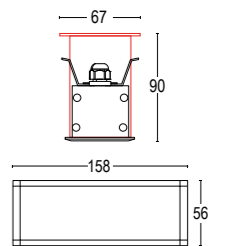

Edge R 3L Spring

Edge R 3L

1,1W / 6,3W LED 3000K / 4000K
121lm - 654lm
12° / 34° / 48° / ellipsoidal / asymmetrical
max 700mA / 24V DC
alimentatore remoto SELV non incluso
remote SELV led driver not included

GH1991

GH2004

Edge R 5L Spring

Edge R 5L

2,3W / 10,5W LED 3000K / 4000K
243lm - 1090lm
12° / 34° / 48° / ellipsoidal / asymmetrical
max 700mA / 24V DC
alimentatore remoto SELV non incluso
remote SELV led driver not included

GH1992

GH2005

ACCESSORI ACCESSORIES

AC184.0700020SN-20
Alimentatore IP20 700mA 20W
LED driver IP20 700mA 20W

AC184.0024016SN-20
Alimentatore IP20 24V DC 16W
LED driver IP20 24V DC 16W

AC042.0024020SD-20
Alimentatore IP20 24V DC 20W DALI
LED driver IP20 24V DC 20W DALI

AC084.0700014FN-67
Alimentatore IP67 700mA 14W
LED driver IP67 700mA 14W

AC146.0024014FN-67
Alimentatore IP67 24V DC 14W
LED driver IP67 24V DC 14W

AC114.0024024FD-67
Alimentatore IP67 24V DC 24W DALI
LED driver IP67 24V DC 24W DALI

AC113.002401FD-67
Alimentatore IP67 24V DC 201W DALI
LED driver IP67 24V DC 201W DALI

AC544
Controcassa in acciaio
Inox rough-in housing

ACCESSORI ACCESSORIES

AC184.0700020SN-20
Alimentatore IP20 700mA 20W
LED driver IP20 700mA 20W

AC052.0024016SD-20
Alimentatore IP20 24V DC 16W DALI
LED driver IP20 24V DC 16W DALI

AC191.0024035SN-20
Alimentatore IP20 24V DC 35W
LED driver IP20 24V DC 35W

AC042.0024020SD-20
Alimentatore IP20 24V DC 20W DALI
LED driver IP20 24V DC 20W DALI

AC084.0700014FN-67
Alimentatore IP67 700mA 14W
LED driver IP67 700mA 14W

AC146.0024014FN-67
Alimentatore IP67 24V DC 14W
LED driver IP67 24V DC 14W

AC088.0024040FN-67
Alimentatore IP67 24V DC 40W
LED driver IP67 24V DC 40W

AC114.0024024FD-67
Alimentatore IP67 24V DC 24W DALI
LED driver IP67 24V DC 24W DALI