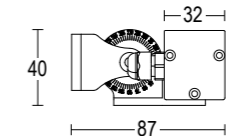

Tratto Wall 24V 300

Tratto Wall 24V 200
1,7W / 3W / 4,5W LED 3000K / 4000K
207,6lm - 486lm
10° / 28° / flood / elipsoidal
max 24V DC
alimentatore remoto SELV non incluso
remote SELV led driver not included

Tratto Wall 24V 300
3,5W / 6W / 9W LED 3000K / 4000K
432,5lm - 972lm
10° / 28° / flood / elipsoidal
max 24V DC
alimentatore remoto SELV non incluso
remote SELV led driver not included

GH1509