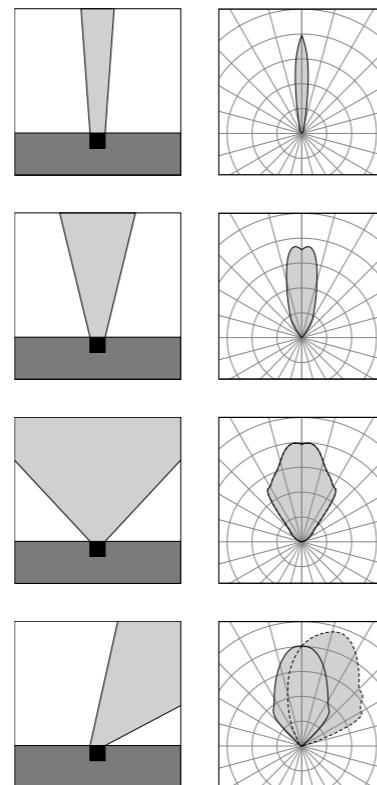

Vai alla pagina
Web del prodotto
Go to the product Web page