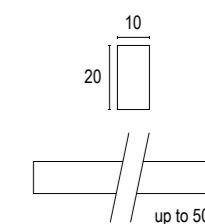

LinearFlex Side Bend

LinearFlex Top Bend

75W LED 3000K / 4000K  
2150lm - 2200lm  
max 24V DC  
alimentatore remoto SELV non incluso  
*remote SELV led driver not included*

**GH1011**

**GH1010**