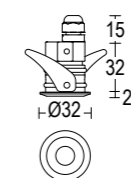

Segno RD

MicroSegno RD 32

Segno RD 45

MaxiSegno RD 55

Vai alla pagina
Web del prodotto
Go to the product Web page

MicroSegno RD 32
1,5W LED 3000K / 4000K
146lm - 162lm
32°
max 500 mA / 24V DC
alimentatore remoto SELV non incluso
remote SELV led driver not included

Segno RD 45
2,1W LED 3000K / 4000K
196lm - 218lm
8° / 25° / 45°
max 700 mA / 24V DC
alimentatore remoto SELV non incluso
remote SELV led driver not included

MaxiSegno RD 55
2,1W / 3,2W / 6W LED 3000K / 4000K
196lm - 877lm
28° / 37° / 62°
max 350 - 1050mA / 24V DC
alimentatore remoto SELV non incluso
remote SELV led driver not included

GH1063

Acciaio inossidabile 15
Stainless Steel

Bronzo naturale 68
Natural Bronze

Altre finiture disponibili sul sito web
Other finishes available on the website

ACCESSORI ACCESSORIES

AC205-IP65
Scatola per alimentatore remoto IP66
Ip 66 remote power supply box

AC087.0500022SN-20
Alimentatore IP20 500mA 22W
LED driver IP20 500mA 22W

AC087.0700031SN-20
Alimentatore IP20 700mA 31W
LED driver IP20 700mA 31W

AC087.1050042SN-20
Alimentatore IP20 1050mA 42W
LED driver IP20 1050mA 42W

AC184.0024016SN-20
Alimentatore IP20 24V DC 16W
LED driver IP20 24V DC 16W

AC042.0024020SD-20
Alimentatore IP20 24V DC 20W DALI
LED driver IP20 24V DC 20W DALI

AC083.0500014FN-67
Alimentatore IP67 500mA 14W
LED driver IP67 500mA 14W

AC084.0700014FN-67
Alimentatore IP67 700mA 14W
LED driver IP67 700mA 14W

AC085.1050014FN-67
Alimentatore IP67 1050mA 14W
LED driver IP67 1050mA 14W

AC146.0024014FN-67
Alimentatore IP67 24V DC 14W
LED driver IP67 24V DC 14W

AC114.0024024FD-67
Alimentatore IP67 24V DC 24W DALI
LED driver IP67 24V DC 24W DALI

AC113.002401FD-67
Alimentatore IP67 24V DC 201W DALI
LED driver IP67 24V DC 201W DALI