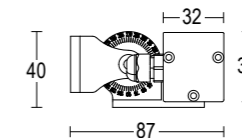

Tratto Wall 24V 1500
21W / 30W / 45W LED 3000K / 4000K
1800lm - 4860lm
10° / 28° / flood / elipsoidal
max 24V DC
alimentatore remoto SELV non incluso
remote SELV led driver not included