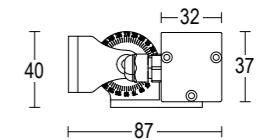

28,5W / 45W LED 3000K / 4000K
3685lm - 4860lm
10° / 28° / flood / elipsoidal
220-240V 50/60hz
alimentatore incluso *LED driver integral*

GH1560