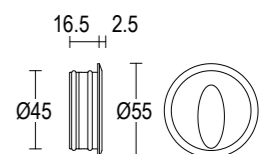

ACCESSORI ACCESSORIES

AC052.0350015SD-20
Alimentatore IP20 350mA 15W DALI
LED driver IP20 350mA 15W DALI

AC184.0024016SN-20
Alimentatore IP20 24V DC 16W
LED driver IP20 24V DC 16W

AC042.0024020SD-20
Alimentatore IP20 24V DC 20W DALI
LED driver IP20 24V DC 20W DALI

AC205-IP66
Scatola per alimentatore remoto IP66
ip 66 remote power supply box

Adattatore per installazione
su scatola 503
Adaptor for installation like box 503

295 Microsegno AS
296 Segno AS
297 Maxisegno AS

AC021.0350014FN-67
Alimentatore IP67 350mA 14W
LED driver IP67 350mA 14W

AC146.0024014FN-67
Alimentatore IP67 24V DC 14W
LED driver IP67 24V DC 14W

AC114.0024024FD-67
Alimentatore IP67 24V DC 24W DALI
LED driver IP67 24V DC 24W DALI

AC113.0024201FD-67
Alimentatore IP67 24V DC 201W DALI
LED driver IP67 24V DC 201W DALI