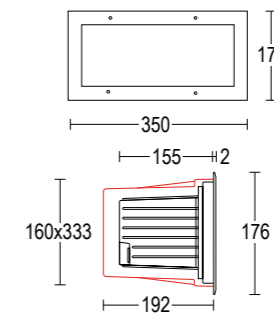

MaxiMargin Wall AS
11,6W / 17,2W LED 3000K / 4000K
1468lm - 2100lm
asymmetrical
220-240V 50/60hz
alimentatore incluso LED driver integral

MaxiMargin Wall 350x175
13W LED 3000K / 4000K
2040lm - 2140lm
110°
220-240V 50/60hz
alimentatore incluso LED driver integral

GH5629