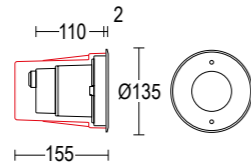

MaxiSpia SQ 245

6,5W LED 3000K / 4000K  
904lm - 918lm  
110°  
220-240V 50/60hz  
alimentatore incluso *LED driver integral*

GH5296

GH5299

13W LED 3000K / 4000K  
2040lm - 2140lm  
110°  
220-240V 50/60hz  
alimentatore incluso *LED driver integral*