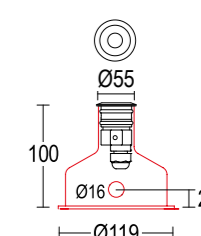

Segno RD

Vai alla pagina
Web del prodotto
Go to the product Web page

1. Acciaio inossidabile 15
   Stainless Steel
2. Bronzo naturale 68
   Natural Bronze
3. Altre finiture disponibili sul sito web
   Other finishes available on the website

MicroSegno RD 32

Segno RD 45

MaxiSegno RD 55

MicroSegno RD 32
1,5W LED 3000K / 4000K
146lm - 162lm
16° / 32° / asymmetrical
max 500mA / 24V DC
alimentatore remoto SELV non incluso
remote SELV led driver not included

Segno RD 45
2,1W LED 3000K / 4000K
196lm - 218lm
8° / 25° / 45°
max 700mA / 24V DC
alimentatore remoto SELV non incluso
remote SELV led driver not included

MaxiSegno RD 55
2,1W / 3,2W / 6W LED 3000K / 4000K
196lm - 877lm
10° / 28° / 37° / 62° / asymmetrical
max 350mA / 1050mA / 24V DC
alimentatore remoto SELV non incluso
remote SELV led driver not included

GH1007

GH1008

GH1009

ACCESSORI ACCESSORIES

1. Controcassa per prodotto
   compatibile con alimentatore
   Rough-in housing for product
   compatible with LED driver
2. **AC610** Microsegno flat
3. **AC611** Segno flat
4. **AC612** Maxisegno flat
5. **AC205-IP66**
   Scatola per alimentatore remoto IP66
   Ip 66 remote power supply box
6. **AC204**
   Connettore rapido IP68
   IP68 fast connector

AC087.0500022SN-20
Alimentatore IP20 500mA 22W
LED driver IP20 500mA 22W

AC087.0700031SN-20
Alimentatore IP20 700mA 31W
LED driver IP20 700mA 31W

AC087.1050042SN-20
Alimentatore IP20 1050mA 42W
LED driver IP20 1050mA 42W

AC184.0024016SN-20
Alimentatore IP20 24V DC 16W
LED driver IP20 24V DC 16W

AC042.0024020SD-20
Alimentatore IP20 24V DC 20W DALI
LED driver IP20 24V DC 20W DALI

AC083.0500014FN-67
Alimentatore IP67 500mA 14W
LED driver IP67 500mA 14W

AC084.0700014FN-67
Alimentatore IP67 700mA 14W
LED driver IP67 700mA 14W

AC085.1050014FN-67
Alimentatore IP67 1050mA 14W
LED driver IP67 1050mA 14W