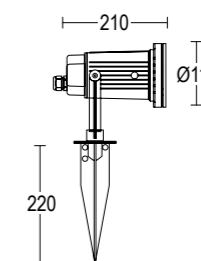

Grigio scuro opaco 05 ●
Dark grey matt

Grigio chiaro 19 ●
Light grey

Altre finiture disponibili sul sito web
Other finishes available on the website ●●●

Mikko 115
26W LED 3000K / 4000K
1550lm - 3012lm
24° / 40° / 60°
220-240V 50/60hz
alimentatore incluso LED driver integral

Mikko 115 Spike
12W LED 3000K / 4000K
1550lm - 1573lm
24° / 40° / 60°
220-240V 50/60hz
alimentatore incluso LED driver integral

GH5462

Mikko 115 Extension
26W LED 3000K / 4000K
2967lm - 3012lm
24° / 40° / 60°
220-240V 50/60hz
alimentatore incluso LED driver integral

GH5473

ACCESSORI ACCESSORIES

AC757
Visiera Micromikko
Hood Micromikko

AC711
Picchetto 220mm
Stake 220mm

Vai alla pagina
Web del prodotto
Go to the product Web page