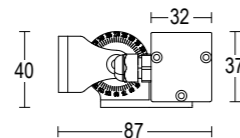

Tratto Wall 24V 900
12,3W / 18W / 27W LED 3000K / 4000K
1470,5lm - 2916lm
10° / 28° / flood / elipsoidal
max 24V DC
alimentatore remoto SELV non incluso
remote SELV led driver not included