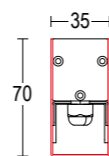

Tratto 1200
16,7W / 36W LED 3000K / 4000K
1989lm - 3888lm
28° / elipsoidal / 118°
max 24V DC
alimentatore remoto SELV non incluso
remote SELV led driver not included