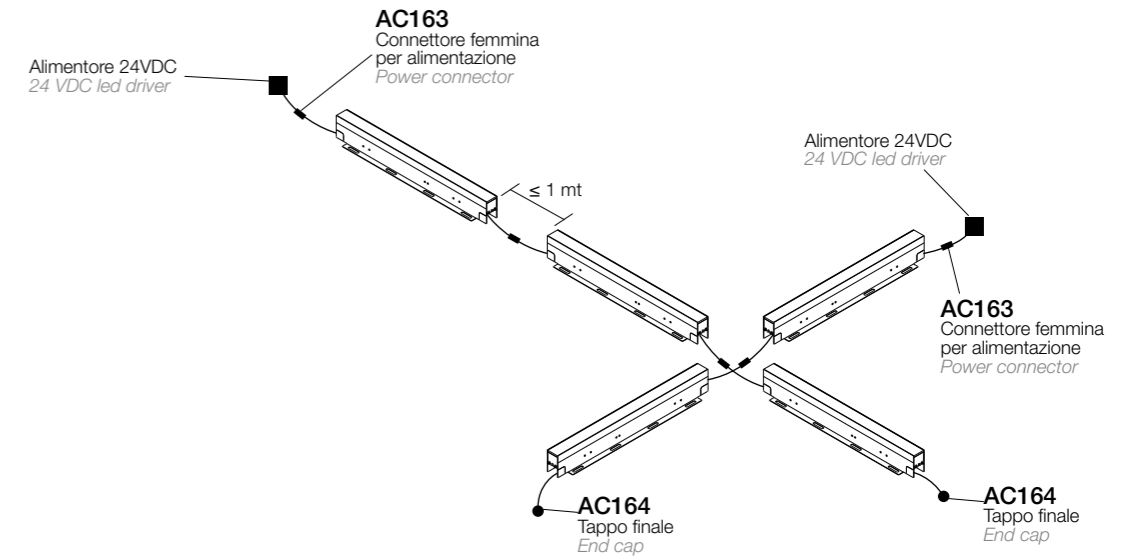

SCHEMA DI CONNESSIONE CONNECTION SCHEME