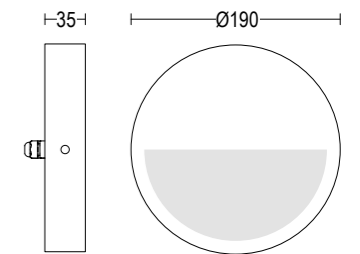

Spia Flat Eyelid

Vai alla pagina
Web del prodotto
Go to the product Web page

- Grigio scuro opaco 05 *Dark grey matt*
- Grigio chiaro 19 *Light grey*
- Altre finiture disponibili sul sito web *Other finishes available on the website*

MicroSpia Flat Eyelid 100

Spia Flat Eyelid 140

MaxiSpia Flat Eyelid 190

MicroSpia Flat Eyelid 100
7W LED 3000K / 4000K
900lm - 1000lm
220-240V 50/60hz
alimentatore incluso *LED driver integral*
diffusore opale *opal diffuser*

GH1388

GH1390

Spia Flat Eyelid 140
12W LED 3000K / 4000K
1300lm - 1400lm
220-240V 50/60hz
alimentatore incluso *LED driver integral*
diffusore opale *opal diffuser*

MaxiSpia Flat Eyelid 190
15W LED 3000K / 4000K
1800lm - 1900lm
220-240V 50/60hz
alimentatore incluso *LED driver integral*
diffusore opale *opal diffuser*