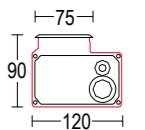

GH1180

ACCESSORI ACCESSORIES

Controcassa
Rough-in housing
AC603 Miniconfine GH1179
AC604 Miniconfine GH1180

AC204
Connettore rapido IP68
IP68 fast connector

AC279
Connettore per cablaggio in cascata IP68
IP68 connector for the through wiring