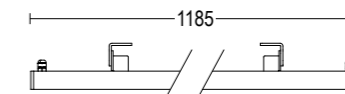

Tratto Wall 24V 1200
16,7W / 24W / 36W LED 3000K / 4000K
1909,5lm - 3888lm
10° / 28° / flood / elipsoidal
max 24V DC
alimentatore remoto SELV non incluso
remote SELV led driver not included

GH1537