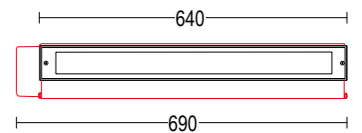

GH1180

ACCESSORI ACCESSORIES

Controcassa
Rough-in housing
AC603 Miniconfine GH1179
AC604 Miniconfine GH1180

AC204
Connettore rapido IP68
IP68 fast connector

AC279
Connettore per cablaggio in cascata IP68
IP68 connector for the through wiring