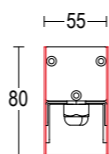

ACCESSORI ACCESSORIES

- **AC435** MaxiTratto GH1547
  AC436 MaxiTratto GH1548
- **AC537** MaxiTratto GH1547
  AC538 MaxiTratto GH1548
- **AC551**
  Estrattore
  Extration tool

- **AC279**
  Connettore per cablaggio in cascata IP68
  IP68 connector for the through wiring

- **AC205-IP66**
  Scatola per alimentatore remoto IP66
  Ip 66 remote power supply box

- **AC146.0024014FN-67**
  Alimentatore IP67 24V DC 14W
  LED driver IP67 24V DC 14W
- **AC088.0024040FN-67**
  Alimentatore IP67 24V DC 40W
  LED driver IP67 24V DC 40W
- **AC089.0024081FN-67**
  Alimentatore IP67 24V DC 81W
  LED driver IP67 24V DC 81W
- **AC090.0024120FN-67**
  Alimentatore AC090.0024120FN-67
  LED driver AC090.0024120FN-67
- **AC114.0024024FD-67**
  Alimentatore IP67 24V DC 24W DALI
  LED driver IP67 24V DC 24W DALI
- **AC113.0024201FD-67**
  Alimentatore IP67 24V DC 201W DALI
  LED driver IP67 24V DC 201W DALI

Consultare il sito per l'intera gamma prodotti. Refer to the website for the complete product range.