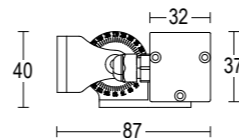

Tratto Wall 24V 900
12,3W / 18W / 27W LED 3000K / 4000K
1470,5lm - 2916lm
10° / 28° / flood / elipsoidal
max 24V DC
alimentatore remoto SELV non incluso
remote SELV led driver not included