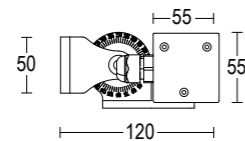

Maxitratto wall 24V

MaxiTratto Wall 24V 900
12,3W / 18W / 27W / 37,8W LED 3000K / 4000K
1470lm - 3924lm
12° / 25° / 50° / elipsoidal / asymmetrical / flood
max 24V DC
alimentatore remoto SELV non incluso
remote SELV led driver not included

MaxiTratto Wall 24V 1200
16,7W / 24W / 36W / 50,4W LED 3000K / 4000K
1989lm - 5232lm
12° / 25° / 50° / elipsoidal / asymmetrical / flood
max 24V DC
alimentatore remoto SELV non incluso
remote SELV led driver not included

Griglia anti-abbagliamento
Anti-grale louvre
AC524 Tratto GH1553
AC525 Tratto GH1554

AC566
Coppia bracci di estensione
Pair of extension arms

AC279
Connettore per cablaggio in cascata IP68
IP68 connector for the through wiring

AC204
Connettore rapido IP68
IP68 fast connector

AC146.0024014FN-67
Alimentatore 14,4W 24 VDC IP67
Driver 14,4W 24 VDC IP67

AC088.0024040FN-67
Alimentatore 40W 24 VDC IP67
Driver 40W 24VDC IP67

AC089.002481FN-67
Alimentatore 75W 24 VDC IP67
Driver 75W 24VDC IP67

AC090.0024120FN-67
Alimentatore 120W 24 VDC IP67
Driver 120W 24VDC IP67

AC114.0024024FD-67
Alimentatore IP67 24V DC 24W DALI
LED driver IP67 24V DC 24W DALI

AC113.0024201FD-67
Alimentatore IP67 24V DC 201W DALI
LED driver IP67 24V DC 201W DALI

Maxitratto wall 24V

21W / 30W / 45W / 63W LED 3000K / 4000K
2508lm - 6540lm
12° / 25° / 50° / elipsoidal / asymmetrical / flood
max 24V DC
alimentatore remoto SELV non incluso
remote SELV led driver not included

ACCESSORI ACCESSORIES

Griglia anti-abbagliamento
Anti-grale louvre
AC526 Tratto GH1555

AC566
Coppia bracci di estensione
Pair of extension arms

AC279
Connettore per cablaggio in cascata IP68
IP68 connector for the through wiring

AC204
Connettore rapido IP68
IP68 fast connector

AC089.002481FN-67
Alimentatore 75W 24 VDC IP67
Driver 75W 24VDC IP67