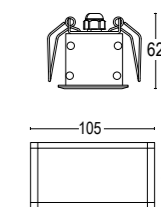

# Edge AS

Edge AS 100

Edge AS Spring 100

1,1W LED 3000K / 4000K  
121lm - 123lm  
max 24V DC  
alimentatore remoto SELV non incluso  
*remote SELV led driver not included*

GH2004

GH1991