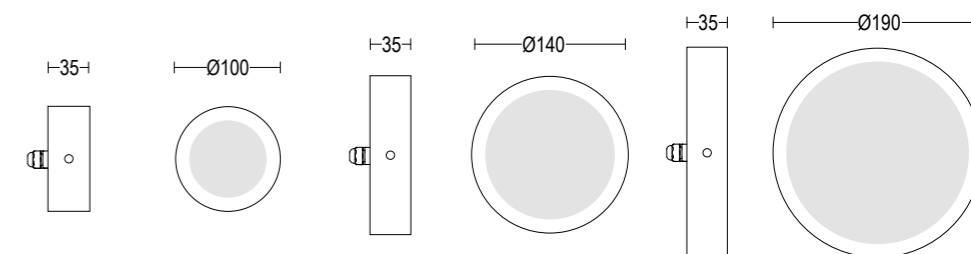

- Grigio scuro opaco 05
  Dark grey matt
- Grigio chiaro 19
  Light grey
- Altre finiture disponibili sul sito web
  Other finishes available on the website

MicroSpia Flat 100

Spia Flat 140

MaxiSpia Flat 190

MicroSpia Flat 100
7W LED 3000K / 4000K
900lm - 1000lm
220-240V 50/60hz
alimentatore incluso LED driver integral
diffusore opale opal diffuser

Spia Flat 140
12W LED 3000K / 4000K
1300lm - 1400lm
220-240V 50/60hz
alimentatore incluso LED driver integral
diffusore opale opal diffuser

MaxiSpia Flat 190
15W LED 3000K / 4000K
1800lm - 1900lm
220-240V 50/60hz
alimentatore incluso LED driver integral
diffusore opale opal diffuser

GH1385

GH1386

GH1387