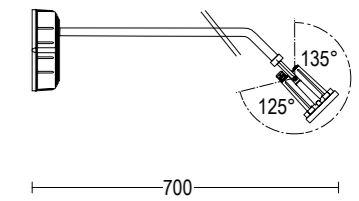

MicroMikko

photo: Germano Borrelli

Vai alla pagina
Web del prodotto
Go to the product Web page

- Grigio scuro opaco 05
  Dark grey matt
- Grigio chiaro 19
  Light grey
- Altre finiture disponibili sul sito web
  Other finishes available on the website

9W LED 3000K / 4000K
1173lm - 1218lm
19° / 40°
220-240V 50/60hz
alimentatore incluso *LED driver integral*

GH5966

GH5984

GH5974

ACCESSORI ACCESSORIES

AC760
Visiera
Hood

AC711
Picchetto
Stake

AC204
Connettore rapido IP68
IP68 fast connector