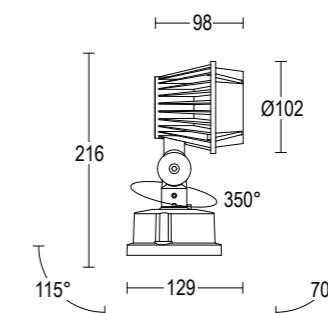

6,5W / 12W / 18W LED 3000K / 4000K
904lm - 2205lm
24° / 40° / 60°
220-240V 50/60hz
alimentatore incluso LED driver integral

GH1129