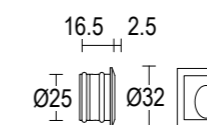

ACCESSORI ACCESSORIES

AC052.0350015SD-20
Alimentatore IP20 350mA 15W DALI
LED driver IP20 350mA 15W DALI

AC184.0024016SN-20
Alimentatore IP20 24V DC 16W
LED driver IP20 24V DC 16W

AC042.0024020SD-20
Alimentatore IP20 24V DC 20W DALI
LED driver IP20 24V DC 20W DALI

AC205-IP66
Scatola per alimentatore remoto IP66
ip 66 remote power supply box

Adattatore per installazione
su scatola 503
Adaptor for installation like box 503

295 Microsegno AS
296 Segno AS
297 MaxiSegno AS

AC021.0350014FN-67
Alimentatore IP67 350mA 14W
LED driver IP67 350mA 14W

AC146.0024014FN-67
Alimentatore IP67 24V DC 14W
LED driver IP67 24V DC 14W

AC114.0024024FD-67
Alimentatore IP67 24V DC 24W DALI
LED driver IP67 24V DC 24W DALI

AC113.0024201FD-67
Alimentatore IP67 24V DC 201W DALI
LED driver IP67 24V DC 201W DALI