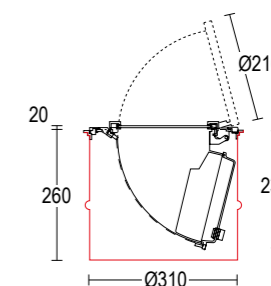

Grigio scuro opaco 05 ●
Dark grey matt

Grigio chiaro 19 ●
Light grey

Altre finiture disponibili sul sito web
Other finishes available on the website

18W / 26W / 32W / 39W LED 3000K / 4000K
2172lm - 4336lm
28° / 71°
220-240V 50/60hz
alimentatore incluso LED driver integral

GH5200