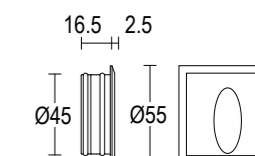

ACCESSORI ACCESSORIES

AC052.0350015SD-20
Alimentatore IP20 350mA 15W DALI
LED driver IP20 350mA 15W DALI

AC184.0024016SN-20
Alimentatore IP20 24V DC 16W
LED driver IP20 24V DC 16W

AC042.0024020SD-20
Alimentatore IP20 24V DC 20W DALI
LED driver IP20 24V DC 20W DALI

AC205-IP66
Scatola per alimentatore remoto IP66
ip 66 remote power supply box

Adattatore per installazione
su scatola 503
Adaptor for installation like box 503

295 Microsegno AS
296 Segno AS
297 MaxiSegno AS

AC021.0350014FN-67
Alimentatore IP67 350mA 14W
LED driver IP67 350mA 14W

AC146.0024014FN-67
Alimentatore IP67 24V DC 14W
LED driver IP67 24V DC 14W

AC114.0024024FD-67
Alimentatore IP67 24V DC 24W DALI
LED driver IP67 24V DC 24W DALI

AC113.0024201FD-67
Alimentatore IP67 24V DC 201W DALI
LED driver IP67 24V DC 201W DALI