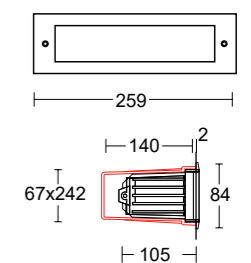

GH6503

ACCESSORI ACCESSORIES

AC022
Controcassa
Rough-in housing

AC204
Connettore rapido IP68
IP68 fast connector