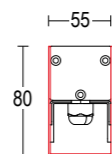

ACCESSORI ACCESSORIES

- **AC435** MaxiTratto GH1547
  AC436 MaxiTratto GH1548
- **AC537** MaxiTratto GH1547
  AC538 MaxiTratto GH1548
- **AC551**
  Estrattore
  Extration tool

- **AC279**
  Connettore per cablaggio in cascata IP68
  IP68 connector for the through wiring

- **AC205-IP66**
  Scatola per alimentatore remoto IP66
  Ip 66 remote power supply box

- **AC146.0024014FN-67**
  Alimentatore IP67 24V DC 14W
  LED driver IP67 24V DC 14W
- **AC088.0024040FN-67**
  Alimentatore IP67 24V DC 40W
  LED driver IP67 24V DC 40W
- **AC089.0024081FN-67**
  Alimentatore IP67 24V DC 81W
  LED driver IP67 24V DC 81W
- **AC090.0024120FN-67**
  Alimentatore AC090.0024120FN-67
  LED driver AC090.0024120FN-67
- **AC114.0024024FD-67**
  Alimentatore IP67 24V DC 24W DALI
  LED driver IP67 24V DC 24W DALI
- **AC113.0024201FD-67**
  Alimentatore IP67 24V DC 201W DALI
  LED driver IP67 24V DC 201W DALI

Consultare il sito per l'intera gamma prodotti. Refer to the website for the complete product range.