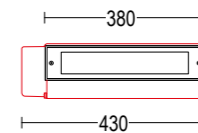

MiniConfine

Vai alla pagina
Web del prodotto
Go to the product Web page

Acciaio inossidabile **15**
Stainless Steel
Altre finiture disponibili sul sito web
Other finishes available on the website

MiniConfine 300

MiniConfine 600

MiniConfine 300
9W LED 3000K / 4000K
876lm - 972lm
12° / 25° / 50° / asymmetrical / elipsoidal
220-240V 50/60hz
alimentatore incluso LED driver integral

MiniConfine 600
18W LED 3000K / 4000K
1752lm - 1944lm
12° / 25° / 50° / asymmetrical / elipsoidal
220-240V 50/60hz
alimentatore incluso LED driver integral

GH1179

GH1180

ACCESSORI ACCESSORIES

Controcassa
Rough-in housing
AC603 Miniconfine GH1179
AC604 Miniconfine GH1180

AC204
Connettore rapido IP68
IP68 fast connector

AC279
Connettore per cablaggio in cascata IP68
IP68 connector for the through wiring