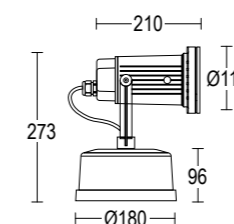

GH5472

Mikko 115 Spike
12W LED 3000K / 4000K
1550lm - 1573lm
24° / 40° / 60°
220-240V 50/60hz
alimentatore incluso LED driver integral