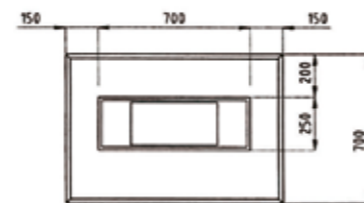

Marketing Tools

ESPOSITORE PREBUILT DISPLAY

A richiesta è a disposizione per tutta la rete vendita e/o clienti un espositore prodotti.
Upon request is available a prebuilt displays.

GH004

Espositore (su richiesta è possibile configurare l' espositore)
Prebuilt display (customization upon request)