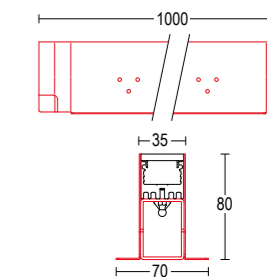

GH1532

ACCESSORI ACCESSORIES