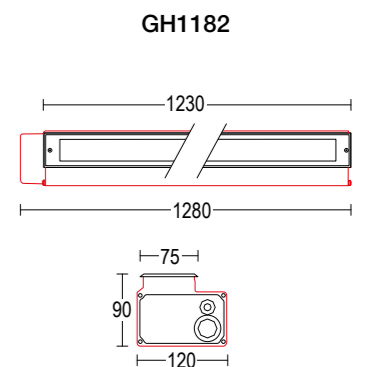

MiniConfine 1200

ACCESSORI
ACCESSORIES

Controcassa
Rough-in housing
AC605 Miniconfine GH1181
AC606 Miniconfine GH1182

AC204
Connettore rapido IP68
IP68 fast connector

AC279
Connettore per cablaggio in cascata IP68
IP68 connector for the through wiring

Vai alla pagina
Web del prodotto
Go to the product Web page

Acciaio inossidabile 15
Stainless Steel
Altre finiture disponibili sul sito web
Other finishes available on the website