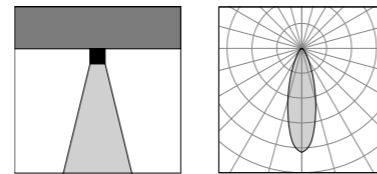

Grigio scuro opaco 05 ●
Dark grey matt

Grigio chiaro 19 ●
Light grey

Altre finiture disponibili sul sito web
Other finishes available on the website

MicroPunto RD 25

MicroPunto SQ 25

1,5W LED 3000K / 4000K
146lm - 162lm
32°
max 500 / 24V DC
alimentatore remoto SELV non incluso
remote SELV led driver not included

GH1430

GH1433