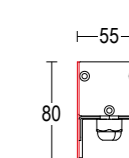

GH1545

GH1546

ACCESSORI ACCESSORIES

- **AC433** MaxiTratto GH1545
  AC434 MaxiTratto GH1546
- **AC535** MaxiTratto GH1545
  AC536 MaxiTratto GH1546
- **AC551**
  Estrattore
  Extration tool

- **AC279**
  Connettore per cablaggio in cascata IP68
  IP68 connector for the through wiring

- **AC205-IP66**
  Scatola per alimentatore remoto IP66
  Ip 66 remote power supply box

- **AC146.0024014FN-67**
  Alimentatore IP67 24V DC 14W
  LED driver IP67 24V DC 14W
- **AC088.0024040FN-67**
  Alimentatore IP67 24V DC 40W
  LED driver IP67 24V DC 40W
- **AC089.0024081FN-67**
  Alimentatore IP67 24V DC 81W
  LED driver IP67 24V DC 81W
- **AC090.0024120FN-67**
  Alimentatore AC090.0024120FN-67
  LED driver AC090.0024120FN-67
- **AC114.0024024FD-67**
  Alimentatore IP67 24V DC 24W DALI
  LED driver IP67 24V DC 24W DALI
- **AC113.0024201FD-67**
  Alimentatore IP67 24V DC 201W DALI
  LED driver IP67 24V DC 201W DALI