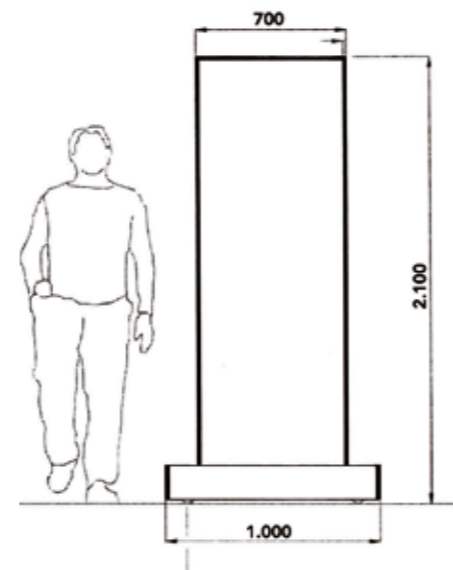

Marketing Tools

ESPOSITORE PREBUILT DISPLAY

A richiesta è a disposizione per tutta la rete vendita e/o clienti un espositore prodotti.
Upon request is available a prebuilt displays.

GH004

Espositore (su richiesta è possibile configurare l' espositore)
Prebuilt display (customization upon request)