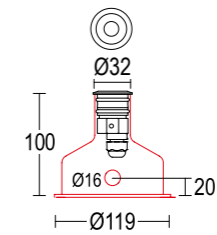

photo: Germano Borrelli

Segno Flat RD

MicroSegno Flat RD 32

Segno Flat RD 45

MaxiSegno Flat RD 55

Vai alla pagina
Web del prodotto
Go to the product Web page

3000K   4000K   BLUE

- Acciaio inossidabile 15 *Stainless Steel*
- Bronzo naturale 68 *Natural Bronze*
- Altre finiture disponibili sul sito web *Other finishes available on the website*

1W LED 3000K / 4000K / BLUE
105 - 116lm
115°
max 350 mA / 24V DC
alimentatore remoto SELV non incluso
remote SELV led driver not included

GH1117

GH1118

GH1119

ACCESSORI ACCESSORIES

- **AC610** Microsegno flat
  *Controcassa per prodotto compatibile con alimentatore
  Rough-in housing for product compatible with LED driver*
- **AC611** Segno flat
- **AC612** Maxisegno flat
- **AC295** Microsegno flat
  *Adattatore per installazione su scatola 503
  Adaptor for installation like box 503*
- **AC296** Segno flat
- **AC297** Maxisegno flat

- **AC184.0024016SN-20**
  *Alimentatore IP20 24V DC 16W
  LED driver IP20 24V DC 16W*
- **AC052.0350015SD-20**
  *Alimentatore IP20 350mA 15W
  LED driver IP20 350mA 15W DALI*
- **AC042.0024020SD-20**
  *Alimentatore IP20 24V DC 20W DALI
  LED driver IP20 24V DC 20W DALI*

- **AC205-IP66**
  *Scatola per alimentatore remoto IP66
  Ip 66 remote power supply box*

- **AC146.0024014FN-67**
  *Alimentatore IP67 24V DC 14W
  LED driver IP67 24V DC 14W*
- **AC021.0350014FN-67**
  *Alimentatore IP67 350mA 14W
  LED IP67 350mA 14W*
- **AC114.0024024FD-67**
  *Alimentatore IP67 24V DC 24W DALI
  LED driver IP67 24V DC 24W DALI*
- **AC113.0024201FD-67**
  *Alimentatore IP67 24V DC 201W DALI
  LED driver IP67 24V DC 201W DALI*
- **AC204**
  *Connettore rapido IP68
  IP68 fast connector*