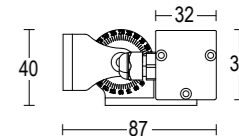

ACCESSORI ACCESSORIES

Visiera
Hood
AC635 Tratto GH1509
AC636 Tratto GH1533

Griglia anti-abbagliamento
Anti-grale louvre
AC515 Tratto GH1509
AC516 Tratto GH1533

AC279
Connettore per cablaggio in cascata IP68
IP68 connector for the through wiring

AC566
Coppia bracci di estensione
Pair of extension arms

AC146.0024014FN-67
Alimentatore 14,4W 24 VDC IP67
Driver 14,4W 24 VDC IP67

AC088.0024040FN-67
Alimentatore 40W 24 VDC IP67
Driver 40W 24VDC IP67

AC089.002481FN-67
Alimentatore 75W 24 VDC IP67
Driver 75W 24VDC IP67

AC090.0024120FN-67
Alimentatore 120W 24 VDC IP67
Driver 120W 24VDC IP67

AC114.0024024FD-67
Alimentatore IP67 24V DC 24W DALI
LED driver IP67 24V DC 24W DALI

AC113.0024201FD-67
Alimentatore IP67 24V DC 201W DALI
LED driver IP67 24V DC 201W DALI