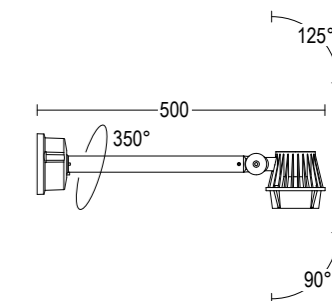

MiniPario

design: arch. Maurizio Parrini

6,5W / 12W / 18W LED 3000K / 4000K
904lm - 2205lm
24° / 40° / 60°
220-240V 50/60hz
alimentatore incluso LED driver integral

GH1129

GH1147

Vai alla pagina
Web del prodotto
Go to the product Web page

Grigio scuro opaco 05 ●
Dark grey matt

Grigio chiaro 19 ●
Light grey

Altre finiture disponibili sul sito web
Other finishes available on the website

ACCESSORI ACCESSORIES

AC224
Visiera
Hood

AC257
Picchetto
Stake

642
Cintura di sostegno
Support belt

AC231
Schermo anabbagliante
Anti glare louvre

AC226
Lente ellissoidale
Ellipsoidal lens

AC232
Lente microprismata
microprismatic lens