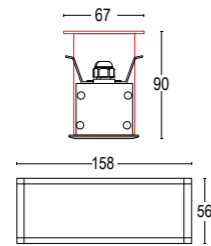

Edge AS Spring 150

Edge AS 5L 180

Edge AS Spring 5L 180

2,3W LED 3000K / 4000K
243lm - 247lm
max 24V DC
alimentatore remoto SELV non incluso
remote SELV led driver not included

GH2005

GH1992