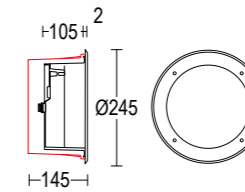

ACCESSORI
ACCESSORIES

AC015
Controcassa
Rough-in housing

AC204
Connettore rapido IP68
IP68 fast connector

Acciaio inossidabile 15
Stainless Steel
Altre finiture disponibili sul sito web
Other finishes available on the website

ACCESSORI
ACCESSORIES

AC017
Controcassa
Rough-in housing

AC204
Connettore rapido IP68
IP68 fast connector

Acciaio inossidabile 15
Stainless Steel
Altre finiture disponibili sul sito web
Other finishes available on the website