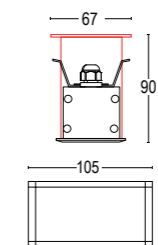

# Edge AS

Edge AS 100

Edge AS Spring 100

1,1W LED 3000K / 4000K  
121lm - 123lm  
max 24V DC  
alimentatore remoto SELV non incluso  
*remote SELV led driver not included*

GH2004

GH1991