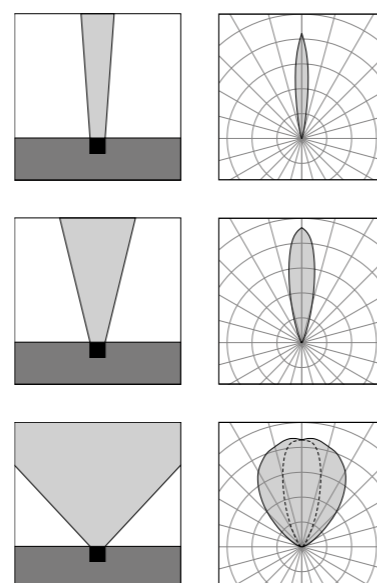

Vai alla pagina
Web del prodotto
Go to the product Web page