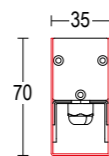

Tratto 1200
16,7W / 36W LED 3000K / 4000K
1989lm - 3888lm
28° / elipsoidal / 118°
max 24V DC
alimentatore remoto SELV non incluso
remote SELV led driver not included