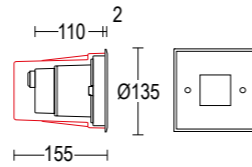

MaxiSpia SQ 245

6,5W LED 3000K / 4000K  
904lm - 918lm  
110°  
220-240V 50/60hz  
alimentatore incluso *LED driver integral*

GH5296

GH5299

13W LED 3000K / 4000K  
2040lm - 2140lm  
110°  
220-240V 50/60hz  
alimentatore incluso *LED driver integral*