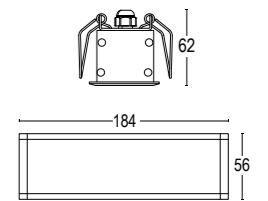

Edge AS

Edge AS

Edge AS 150

Edge AS Spring 150

Edge AS 5L 180

Edge AS Spring 5L 180

2,3W LED 3000K / 4000K
243lm - 247lm
max 24V DC
alimentatore remoto SELV non incluso
remote SELV led driver not included

GH1992

10,5W LED 3000K / 4000K
982lm - 1090lm
max 24V DC
alimentatore remoto SELV non incluso
remote SELV led driver not included

GH2006

ACCESSORI ACCESSORIES

AC052.0024016SD-20
Alimentatore IP20 24V DC 16W DALI
LED driver IP20 24V DC 16W DALI

AC191.0024035SN-20
Alimentatore IP20 24V DC 35W
LED driver IP20 24V DC 35W

AC146.0024014FN-67
Alimentatore IP67 24V DC 14W
LED driver IP67 24V DC 14W

AC088.0024040FN-67
Alimentatore IP67 24V DC 40W
LED driver IP67 24V DC 40W

AC545
Controcassa
Edge AS 150

Altre finiture disponibili sul sito web
Other finishes available on the website

Grigio scuro opaco 05 ●
Dark grey matt

Grigio chiaro 19 ●
Light grey

ACCESSORI ACCESSORIES

AC184.0700020SN-20
Alimentatore IP20 24V DC 16W DALI
LED driver IP20 24V DC 20W DALI

AC084.0700014FN-67
Alimentatore IP67 24V DC 40W
LED driver IP67 24V DC 14W

AC663
Controcassa
Edge AS 50

Altre finiture disponibili sul sito web
Other finishes available on the website

Grigio scuro opaco 05 ●
Dark grey matt

Grigio chiaro 19 ●
Light grey