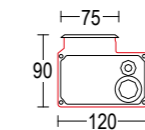

MiniConfine

Vai alla pagina
Web del prodotto
Go to the product Web page

Acciaio inossidabile **15**
Stainless Steel
Altre finiture disponibili sul sito web
Other finishes available on the website

MiniConfine 300

MiniConfine 600

MiniConfine 300
9W LED 3000K / 4000K
876lm - 972lm
12° / 25° / 50° / asymmetrical / elipsoidal
220-240V 50/60hz
alimentatore incluso LED driver integral

MiniConfine 600
18W LED 3000K / 4000K
1752lm - 1944lm
12° / 25° / 50° / asymmetrical / elipsoidal
220-240V 50/60hz
alimentatore incluso LED driver integral

GH1179

GH1180

ACCESSORI ACCESSORIES

Controcassa
Rough-in housing
AC603 Miniconfine GH1179
AC604 Miniconfine GH1180

AC204
Connettore rapido IP68
IP68 fast connector

AC279
Connettore per cablaggio in cascata IP68
IP68 connector for the through wiring