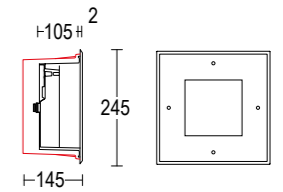

ACCESSORI
ACCESSORIES

AC015
Controcassa
Rough-in housing

AC204
Connettore rapido IP68
IP68 fast connector

Acciaio inossidabile 15
Stainless Steel
Altre finiture disponibili sul sito web
Other finishes available on the website

ACCESSORI
ACCESSORIES

AC017
Controcassa
Rough-in housing

AC204
Connettore rapido IP68
IP68 fast connector

Acciaio inossidabile 15
Stainless Steel
Altre finiture disponibili sul sito web
Other finishes available on the website