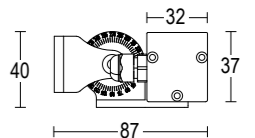

Tratto Wall 24V 1500
21W / 30W / 45W LED 3000K / 4000K
1800lm - 4860lm
10° / 28° / flood / elipsoidal
max 24V DC
alimentatore remoto SELV non incluso
remote SELV led driver not included