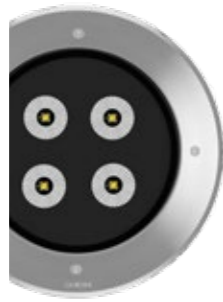

Acciaio inossidabile 15
Stainless Steel
Altre finiture disponibili sul sito web
Other finishes available on the website