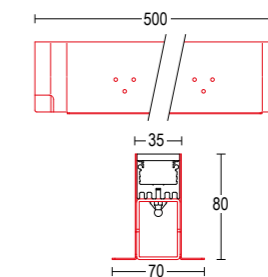

Vai alla pagina
Web del prodotto
Go to the product Web page

Vetro
Glass 34

Traccia 250

Traccia 500

Traccia 1000

Traccia 250
3,6W / 4,8W LED 3000K / 4000K
433lm
140°
max 24 V DC
alimentatore remoto SELV non incluso
remote SELV led driver not included

Traccia 500
7,3W / 9,5W LED 3000K / 4000K
865lm
140°
max 24 V DC
alimentatore remoto SELV non incluso
remote SELV led driver not included

Traccia 1000
14,5W / 19W LED 3000K / 4000K
1730
140°
max 24 V DC
alimentatore remoto SELV non incluso
remote SELV led driver not included

GH1530

GH1531

GH1532

ACCESSORI ACCESSORIES