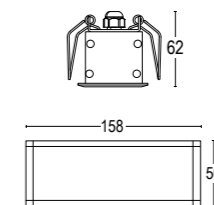

Edge R 5L Spring

Edge R 5L

2,3W / 10,5W LED 3000K / 4000K
243lm - 1090lm
12° / 34° / 48° / ellipsoidal / asymmetrical
max 700mA / 24V DC
alimentatore remoto SELV non incluso
remote SELV led driver not included

GH1992