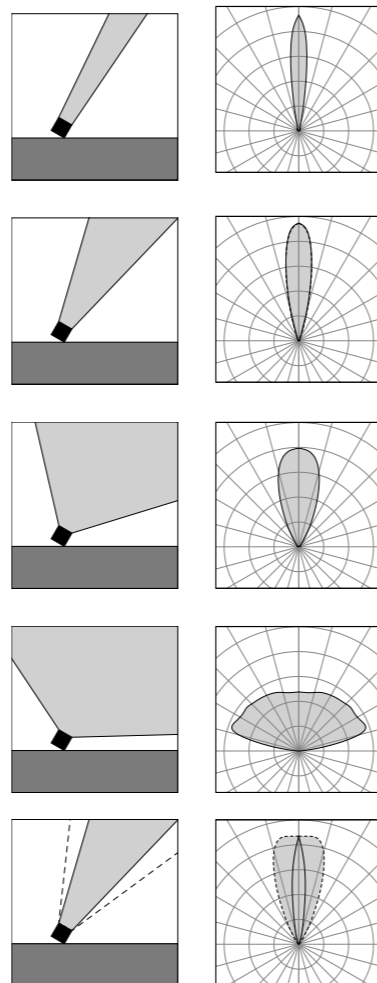

Vai alla pagina
Web del prodotto
Go to the product Web page