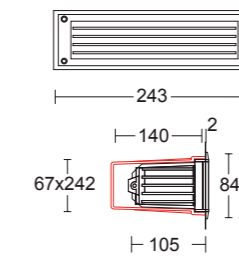

# Margin Wall

photo: Germano Borrelli

Margin Wall Grid 245x65

Margin Wall 260x85

6W LED 3000K / 4000K  
816lm - 864lm  
110° / asymmetrical  
220-240V 50/60hz  
alimentatore incluso LED driver integral

GH6507