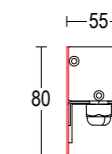

21W / 30W / 45W / 63W LED 3000K / 4000K
2508lm - 6540lm
12° / 25° / 46° / 118° / asymmetrical / elipsoidal
max 24V DC
alimentatore remoto SELV non incluso
remote SELV led driver not included

GH1549