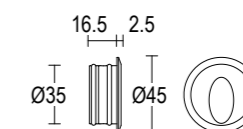

ACCESSORI ACCESSORIES

AC052.0350015SD-20
Alimentatore IP20 350mA 15W DALI
LED driver IP20 350mA 15W DALI

AC184.0024016SN-20
Alimentatore IP20 24V DC 16W
LED driver IP20 24V DC 16W

AC042.0024020SD-20
Alimentatore IP20 24V DC 20W DALI
LED driver IP20 24V DC 20W DALI

AC205-IP66
Scatola per alimentatore remoto IP66
ip 66 remote power supply box

Adattatore per installazione
su scatola 503
Adaptor for installation like box 503

295 Microsegno AS
296 Segno AS
297 Maxisegno AS

AC021.0350014FN-67
Alimentatore IP67 350mA 14W
LED driver IP67 350mA 14W

AC146.0024014FN-67
Alimentatore IP67 24V DC 14W
LED driver IP67 24V DC 14W

AC114.0024024FD-67
Alimentatore IP67 24V DC 24W DALI
LED driver IP67 24V DC 24W DALI

AC113.0024201FD-67
Alimentatore IP67 24V DC 201W DALI
LED driver IP67 24V DC 201W DALI