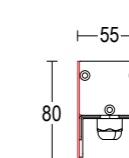

GH1545

GH1546

ACCESSORI ACCESSORIES

- **AC433** MaxiTratto GH1545
  AC434 MaxiTratto GH1546
- **AC535** MaxiTratto GH1545
  AC536 MaxiTratto GH1546
- **AC551**
  Estrattore
  Extration tool

- **AC279**
  Connettore per cablaggio in cascata IP68
  IP68 connector for the through wiring

- **AC205-IP66**
  Scatola per alimentatore remoto IP66
  Ip 66 remote power supply box

- **AC146.0024014FN-67**
  Alimentatore IP67 24V DC 14W
  LED driver IP67 24V DC 14W
- **AC088.0024040FN-67**
  Alimentatore IP67 24V DC 40W
  LED driver IP67 24V DC 40W
- **AC089.0024081FN-67**
  Alimentatore IP67 24V DC 81W
  LED driver IP67 24V DC 81W
- **AC090.0024120FN-67**
  Alimentatore AC090.0024120FN-67
  LED driver AC090.0024120FN-67
- **AC114.0024024FD-67**
  Alimentatore IP67 24V DC 24W DALI
  LED driver IP67 24V DC 24W DALI
- **AC113.0024201FD-67**
  Alimentatore IP67 24V DC 201W DALI
  LED driver IP67 24V DC 201W DALI