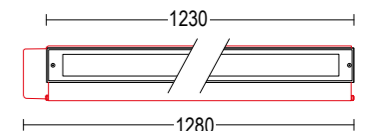

GH1182

ACCESSORI ACCESSORIES

Controcassa
Rough-in housing
AC605 Miniconfine GH1181
AC606 Miniconfine GH11782

AC204
Connettore rapido IP68
IP68 fast connector

AC279
Connettore per cablaggio in cascata IP68
IP68 connector for the through wiring