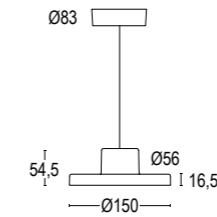

Disk 1S 210

Disk 2S 300

RETROFIT LED E27
110-240V 50/60Hz
dimmerabile in base alla lampada installata
dimmmable according to the installed bulb

LL2640