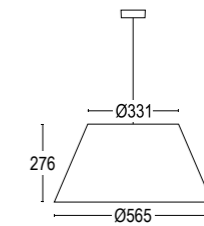

RETROFIT LED E27
120-240V 50/60hz
dimmerabile in base alla lampada installata
dimmable according to the installed bulb

LL1000