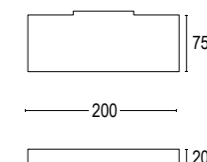

15W LED 2700K / 3000K / 4000K
1350lm - 1470lm
103°
220-240V 50/60hz
alimentatore incluso *LED driver integral*
dimmerabile con taglio di fase *dimnable trailing edge*

LL2020

Vai alla pagina
Web del prodotto
Go to the product Web page