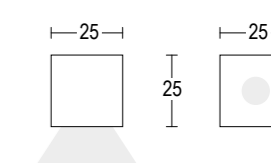

MicroPunto SQ 25

1,5W LED 3000K / 4000K
146lm - 162lm
20° / 31°
max 500mA / 24V DC
alimentatore remoto SELV non incluso
remote SELV LED driver not included
dimmerabile in base al driver utilizzato
dimmmable based on driver used

GH1430

GH1433

ACCESSORI ACCESSORIES

AC087.0500022SN-20
driver LED IP20 500mA 22W
driver LED IP20 500mA 22W

AC184.0024016SN-20
driver LED IP20 24V DC 16W
driver LED IP20 24V DC 16W

AC205-IP66
scatola per alimentatore remoto IP66
IP66 remote power supply box

AC083.0500014FN-67
driver LED IP67 500mA 14W
driver LED IP67 500mA 14W

AC146.0024014FN-67
driver LED IP67 24V DC 14W
driver LED IP67 24V DC 14W

AC204
connettore rapido IP68
IP68 fast connector