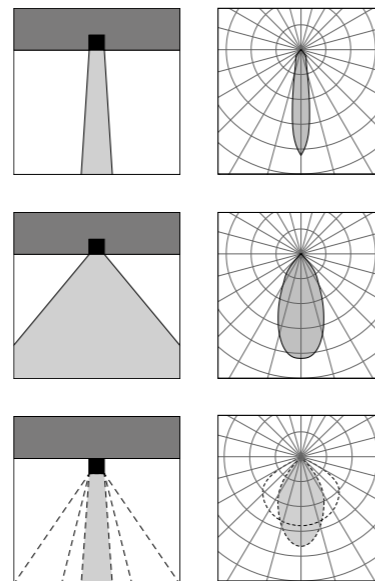

COLORI STANDARD STANDARD COLORS

Nero (opaco) 02
Black (matte)

Altre finiture disponibili sul sito web
Other finishes available on the website

18W / 26W LED 3000K / 4000K
930lm - 3012lm
18° / 36°
max 900 mA
alimentatore non incluso *control gear not included*
dimmerabile in base al driver utilizzato
dimmmable based on driver used

RETROFIT LED G53
10° / 18° / 50°
12 V DC
non dimmerabile *not dimmmable*

LL2660

ACCESSORI ACCESSORIES

AC20482
schermo anabbagliante a nido d'ape
honeycomb anti-dazzle screen

AC20481
diffusore acidato
acid etched diffuser

AC21083.01
vetro bianco
white glass

AC21083.02
vetro nero
black glass

AC087.0500022SN-20
driver LED IP20 500 mA 22W
driver LED IP20 500 mA 22W

AC165.0700041SN-20
driver LED IP20 700 mA 41W
driver LED IP20 700 mA 41W

AC087.0900038SN-20
driver LED IP20 900 mA 38W
driver LED IP20 900 mA 38W