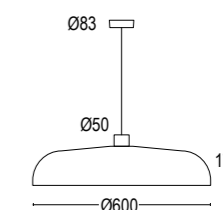

RETROFIT LED E27
110-240V 50/60hz
dimmerabile in base alla lampada installata
dimmable according to the installed bulb

LL2720

Vai alla pagina
Web del prodotto
Go to the product Web page