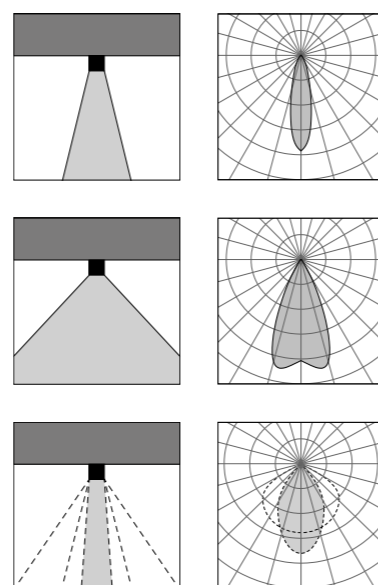

Stelo 00C 300

Stelo 00C 600

Stelo 00C 900

4W LED 3000K / 4000K
215lm - 475lm
25° / 47°
220-240V 50/60hz
alimentatore incluso *LED driver integral*
dimmerabile su richiesta *dimmmable upon request*

RETROFIT LED G9
220-240V 50/60hz
dimmerabile in base alla lampada installata
dimmmable according to the installed bulb

LL2325

LL2326

ACCESSORI ACCESSORIES

AC0005
anello colorato
colored ring

Vai alla pagina
Web del prodotto
Go to the product Web page

COLORI STANDARD STANDARD COLORS

- Bianco (opaco) **01**
  White (matte)
- Nero (opaco) **02**
  Black (matte)
- Bronzo Lusso **26**
  Luxury Bronze

COLORI A RICHIESTA UP-ON REQUEST COLORS

1. Nichel **39**
     Nickel
   - Corten **45**
     Corten
   - Oro Spazzolato **56**
     Brushed Gold
   - Sabbia **80**
     Sand
2. Altre finiture disponibili sul sito web
   Other finishes available on the website