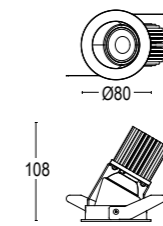

8W / 18W LED 3000K / 4000K
1075lm - 2057lm
36°
max 250mA / 500 mA
alimentatore non incluso *control gear not included*
dimmerabile in base al driver utilizzato
dimmable based on driver used

LL2503