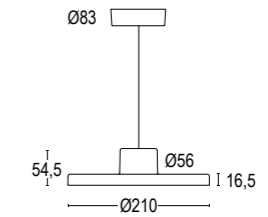

Disk S

Disk 0S 150

Disk 1S 210

Disk 2S 300

RETROFIT LED E27
110-240V 50/60Hz
dimmerabile in base alla lampada installata
dimmmable according to the installed bulb

LL2641

Vai alla pagina
Web del prodotto
Go to the product Web page

COLORI STANDARD
STANDARD COLORS

- Bianco (opaco) **01**
  White (matte)
- Nero (opaco) **02**
  Black (matte)
- Bianco & Oro **25**
  White & Gold
- Nero & Oro **27**
  Black & Gold
- Bianco & Rosso **71**
  White & Red
- Nero & Rosso **72**
  Black & Red

COLORI A RICHIESTA
UP-ON REQUEST COLORS

1. Grigio Chiaro **19**
     Light Grey
   - Bronzo Lusso **26**
     Luxury Bronze
   - Corten **45**
     Corten
   - Blu **65**
     Blue
   - Sabbia **80**
     Sand
2. Altre finiture disponibili sul sito web
   Other finishes available on the website