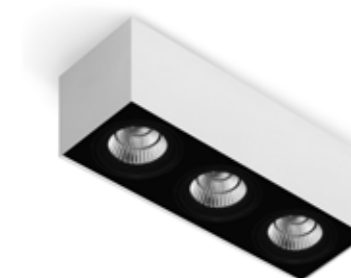

Box 2C SQ

Box 2C OR SQ 3L 165x480