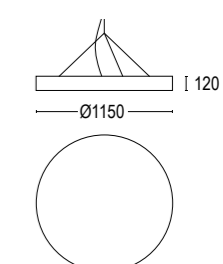

Drum S

Drum 0S 600

Drum 2S 1200

Drum 0S 600
29W / 46W LED 3000K / 4000K
810lm - 8529lm
112°
110-240V 50/60hz
alimentatore incluso *LED driver integral*
dimmerabile su richiesta *dimmable upon request*

RETROFIT LED E27
110-240V 50/60hz
dimmerabile in base alla lampada installata
dimmable according to the installed bulb

Drum 2S 1200
98,4W LED 3000K / 4000K
12144lm - 13812lm
112°
120-240V 50/60hz
alimentatore incluso *LED driver integral*
dimmerabile su richiesta *dimmable upon request*

LL2675

Vai alla pagina
Web del prodotto
Go to the product Web page

COLORI STANDARD STANDARD COLORS

- Bianco (opaco) **01**
  White (matte)
- Nero (opaco) **02**
  Black (matte)
- Bronzo Lusso **26**
  Luxury Bronze

COLORI A RICHIESTA UP-ON REQUEST COLORS

1. Corten **45**
     Corten
   - Sabbia **80**
     Sand
2. Altre finiture disponibili sul sito web
   Other finishes available on the website