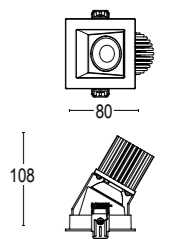

LL2507

ACCESSORI ACCESSORIES

AC052.0250012SD-20
driver LED IP20 250mA 12W DALI
driver LED IP20 250mA 12W DALI

AC184.0250013SN-20
driver LED IP20 250mA 13W
Driver LED IP20 250mA 13W

AC087.0500022SN-20
driver LED IP20 500mA 22W
driver LED IP20 500mA 22W

AC205-IP66
scatola per alimentatore remoto IP66
IP66 remote power supply box