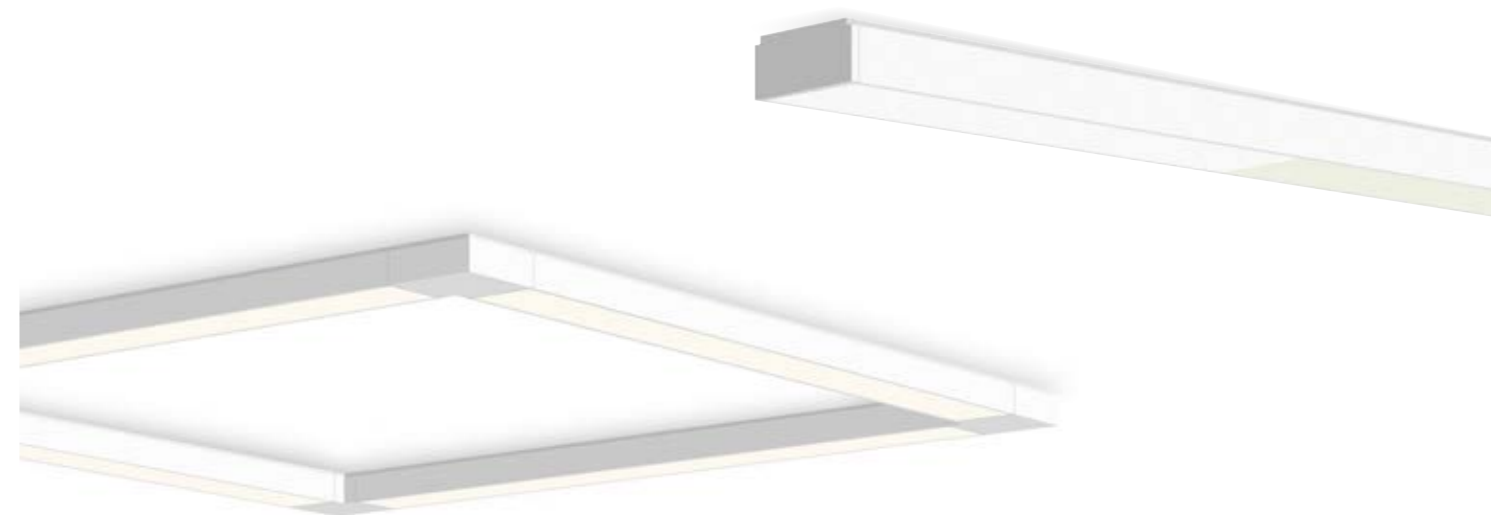

*Linear fixture with direct emission. The simple and minimal geometric design of the fixture allows to be used in both residential and professional environments. Visual comfort is guaranteed by the presence of the opal diffuser which generates a soft light while maintaining high performance. The large finishes availability makes it versatile in different design contexts*