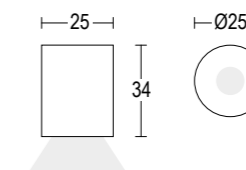

MicroPunto SQ 25

1,5W LED 3000K / 4000K
146lm - 162lm
20° / 31°
max 500mA / 24V DC
alimentatore remoto SELV non incluso
remote SELV LED driver not included
dimmerabile in base al driver utilizzato
dimmmable based on driver used

GH1430

GH1433

ACCESSORI ACCESSORIES

AC087.0500022SN-20
driver LED IP20 500mA 22W
driver LED IP20 500mA 22W

AC184.0024016SN-20
driver LED IP20 24V DC 16W
driver LED IP20 24V DC 16W

AC205-IP66
scatola per alimentatore remoto IP66
IP66 remote power supply box

AC083.0500014FN-67
driver LED IP67 500mA 14W
driver LED IP67 500mA 14W

AC146.0024014FN-67
driver LED IP67 24V DC 14W
driver LED IP67 24V DC 14W

AC204
connettore rapido IP68
IP68 fast connector