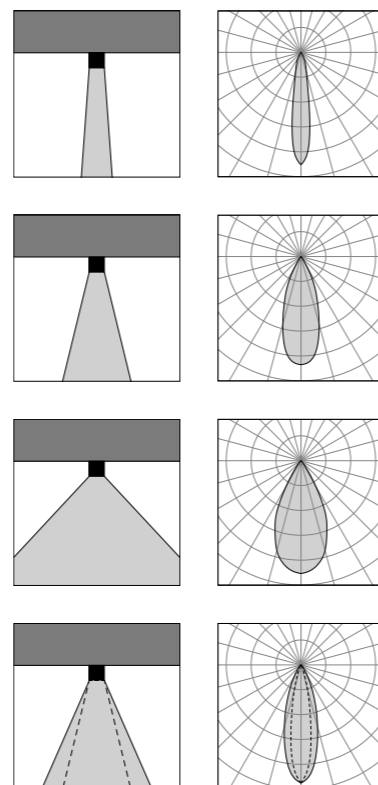

Edge C Dark 3L 100
6,3W LED 3000K / 4000K
588lm - 654lm
17° / 37° / 50° / ellipsoidale
220-240V 50/60hz
alimentatore incluso *LED driver integral*
dimmerabile su richiesta *dimnable upon request*

LL1610

LL1611

Edge C Dark 5L 150
10,5W LED 3000K / 4000K
982lm - 1090lm
17° / 37° / 50° / ellipsoidale
220-240V 50/60hz
alimentatore incluso *LED driver integral*
dimmerabile su richiesta *dimnable upon request*

Vai alla pagina
Web del prodotto
Go to the product Web page

COLORI STANDARD
STANDARD COLORS

Bianco (opaco) 01

Nero (opaco) 02

Bronzo Lusso 26

COLORI A RICHIESTA
UP-ON REQUEST COLORS

Corten 45

Sabbia 80

Altre finiture disponibili sul sito web
Other finishes available on the website

Consultare il sito per l'intera gamma prodotti. Refer to the website for the complete product range.

Consultare il sito per l'intera gamma prodotti. Refer to the website for the complete product range.