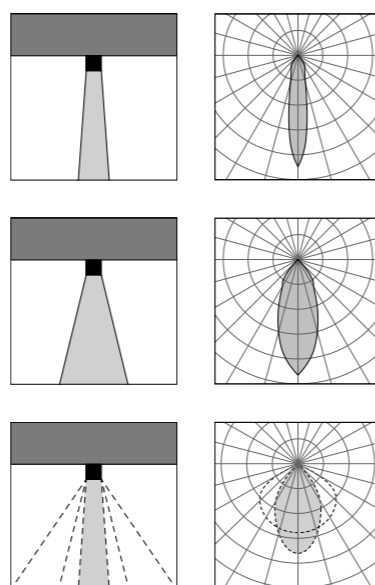

# Box 1C SQ

Box 1C OR SQ 4L 200x200

4 x 10W LED 3000K / 4000K  
 4 x 600lm - 1250lm  
 19° / 40°  
 220-240V 50/60hz  
 alimentatore incluso *LED driver integral*  
 non dimmerabile *not dimmable*

RETROFIT LED GU10  
 8° / 24° / 38°  
 110-240V 50/60hz  
 dimmerabile in base alla lampada installata  
*dimmable according to the installed bulb*