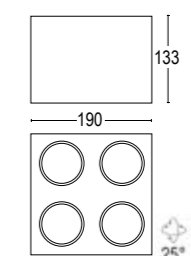

4 x 10W LED 3000K / 4000K
4 x 600lm - 1250lm
19° / 40°
220-240V 50/60hz
alimentatore incluso *LED driver integral*
non dimmerabile *not dimmable*

RETROFIT LED GU10
8° / 24° / 38°
110-240V 50/60hz
dimmerabile in base alla lampada installata
dimmable according to the installed bulb

LL2094