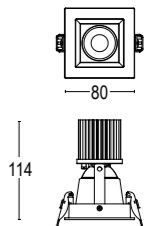

LL2506

ACCESSORI ACCESSORIES

AC052.0250012SD-20
driver LED IP20 250mA 12W DALI
driver LED IP20 250mA 12W DALI

AC184.0250013SN-20
driver LED IP20 250mA 13W
Driver LED IP20 250mA 13W

AC087.0500022SN-20
driver LED IP20 500mA 22W
driver LED IP20 500mA 22W

AC205-IP66
scatola per alimentatore remoto IP66
IP66 remote power supply box