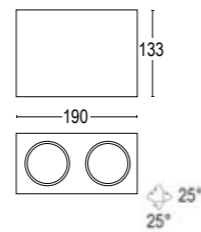

2 x 10W LED 3000K / 4000K
2 x 600lm - 1250lm
19° / 40°
110-240V 50/60hz
alimentatore incluso *LED driver integral*
non dimmerabile *not dimmable*

RETROFIT LED GU10
8° / 24° / 38°
110-240V 50/60hz
dimmerabile in base alla lampada installata
dimmmable according to the installed bulb

LL2092

ACCESSORI ACCESSORIES

AC20381
schermo anabbagliante a nido d'ape
honeycomb anti-dazzle screen

AC20382
diffusore acidato
acid etched diffuser

AC20984.01
vetro bianco
white glass

AC20984.02
vetro nero
black glass

COLORI STANDARD STANDARD COLORS

Bianco (opaco) **01**

Nero (opaco) **02**

Bronzo Lusso **26**

Altre finiture disponibili sul sito web
Other finishes available on the website