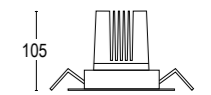

Comfort Evo Frame

Comfort Evo RD Frame

Comfort Evo SQ Frame

11W / 12,5W / 18W LED
3000K / 4000K
1260lm - 2325lm
17° / 37°
max 300 mA / 350 mA / 500 mA
alimentatore non incluso *control gear not included*
dimmerabile in base al driver utilizzato
dimmmable based on driver used

LL2878

ACCESSORI ACCESSORIES

AC087.0300013SN-20
driver LED IP20 300mA 13W
driver LED IP20 300mA 13W
AC116.0300016SD-20
driver LED IP20 300mA 16W
driver LED IP20 300mA 16W
AC087.0500022SN-20
driver LED IP20 500mA 22W
driver LED IP20 500mA 22W
AC116.0500027SD-20
driver LED IP20 500mA 27W DALI
driver LED IP20 500mA 27W DALI

AC205-IP66
scatola per alimentatore remoto IP66
IP66 remote power supply box

Vai alla pagina
Web del prodotto
Go to the product Web page

COLORI STANDARD STANDARD COLORS

- Bianco (opaco) 01
- Nero (opaco) 02
- Bianco & Oro 25
- Nero & Oro 27
- Bianco & Rosso 71
- Nero & Rosso 72

Altre finiture disponibili sul sito web
Other finishes available on the website

Consultare il sito per l'intera gamma prodotti. Refer to the website for the complete product range.

Consultare il sito per l'intera gamma prodotti. Refer to the website for the complete product range.