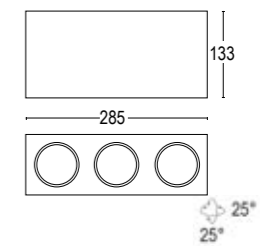

3 x 10W LED 3000K / 4000K
3 x 600lm - 1250lm
19° / 40°
220-240V 50/60hz
alimentatore incluso *LED driver integral*
non dimmerabile *not dimmable*

RETROFIT LED GU10
8° / 24° / 38°
110-240V 50/60hz
dimmerabile in base alla lampada installata
dimmmable according to the installed bulb

LL2093