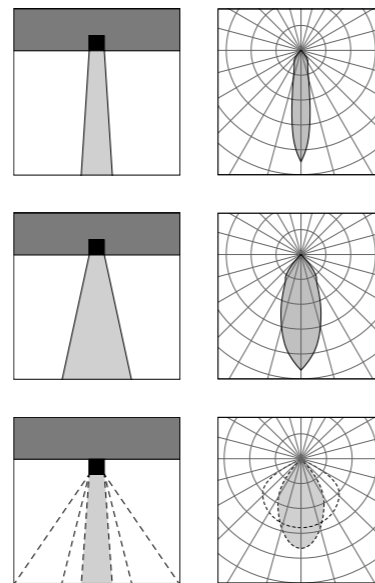

COLORI STANDARD STANDARD COLORS

Nero (opaco) 02
Black (matte)

Altre finiture disponibili sul sito web
Other finishes available on the website