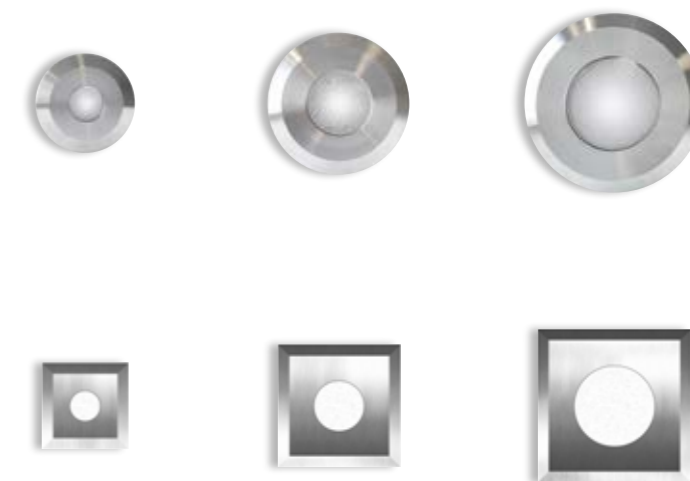

*Series of luminaires with very small dimensions to be recessed on the floor or wall, available in various sizes. Designed for accent lighting of staircase steps, corridors, passageways, niches and other small architectural elements or where orientation lighting is required. The construction of the ring in stainless steel and the body in aluminum alloy with high resistance to corrosion, make the product resistant and durable. The product is watertight and is indicated in environments with high humidity. The installation of the product is very versatile and can be installed with a polypropylene rough-in housing, through springs for installation in plasterboard or through a 503 wall box interface. The outer frame is made of machined stainless steel. The product can be walked on and installed in areas not permitted for traffic. Not suitable for installation in swimming pools or fountains.*