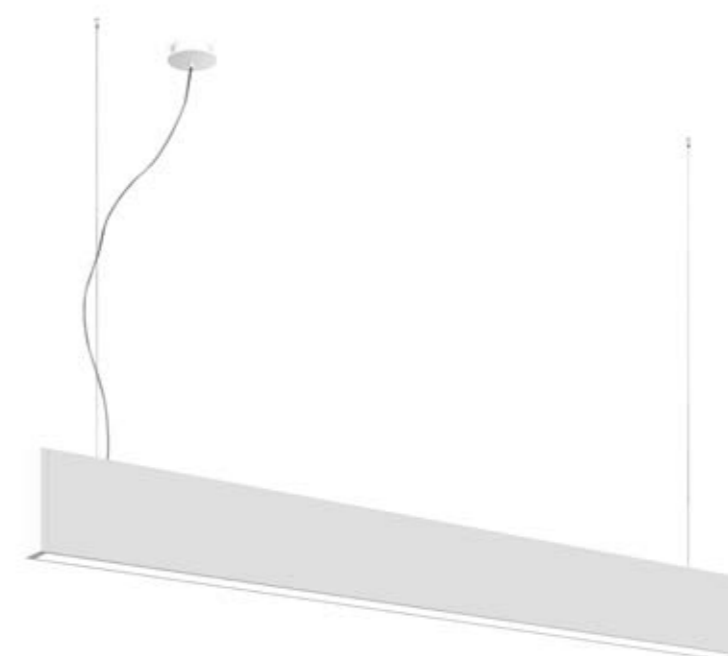

*Linear fixture with direct emission, single or bi-emission. The simple and minimal geometric design of the fixture allows to be used in both residential and professional environments. Visual comfort is guaranteed by the presence of the opal diffuser which generates a soft light while maintaining high performance. The large finishes availability makes it versatile in different design contexts.*