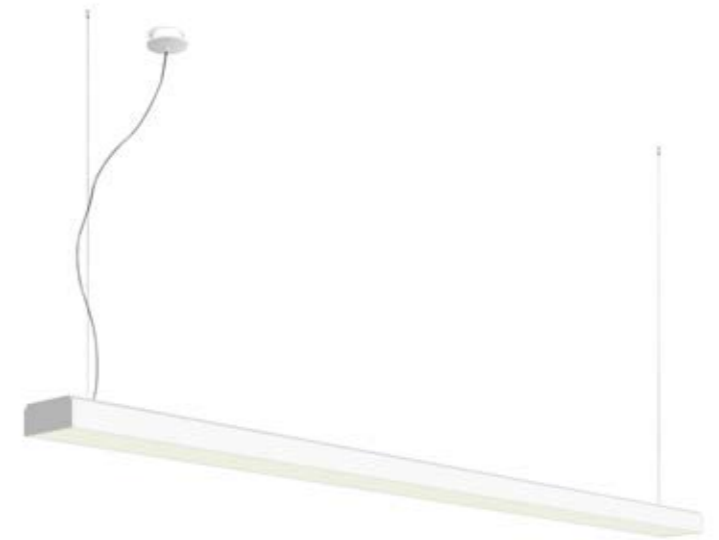

Baar S 2100

Baar S 3100

Baar S 2100
56W / 114,8W LED 3000K / 4000K
7224lm - 16114lm
106° x 118°
220-240V 50/60hz
alimentatore incluso *LED driver integral*
dimmerabile su richiesta *dimmable upon request*

Baar S 3100
80W / 164W LED 3000K / 4000K
10320lm - 23020lm
106° x 118°
220-240V 50/60hz
alimentatore incluso *LED driver integral*
dimmerabile su richiesta *dimmable upon request*

ACCESSORI ACCESSORIES

AC23986
giunzione lineare
linear junction

Luc23985
coppia tappi sx / dx
dx / sx couple end caps

Vai alla pagina
Web del prodotto
Go to the product Web page

COLORI STANDARD STANDARD COLORS

Bianco (opaco) **01**
White (matte)

Nero (opaco) **02**
Black (matte)

Bronzo Lusso **26**
Luxury Bronze

COLORI A RICHIESTA UP-ON REQUEST COLORS

Corten **45**
Corten

Sabbia **80**
Sand

Altre finiture disponibili sul sito web
Other finishes available on the website