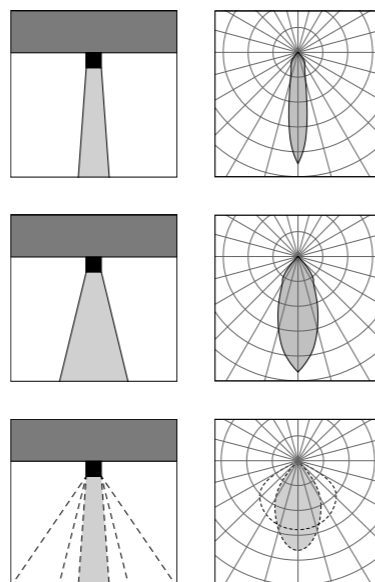

10W LED 3000K / 4000K
600lm - 1250lm
19° / 40°
110-240V 50/60hz
alimentatore incluso *LED driver integral*
non dimmerabile *not dimmable*

RETROFIT LED GU10
8° / 24° / 38°
110-240V 50/60hz
dimmerabile in base alla lampada installata
dimmable according to the installed bulb

LL2090

Vai alla pagina
Web del prodotto
Go to the product Web page

COLORI STANDARD STANDARD COLORS

- Bianco (opaco) **01**
  White (matte)
- Nero (opaco) **02**
  Black (matte)
- Bronzo Lusso **26**
  Luxury Bronze

COLORI A RICHIESTA UP-ON REQUEST COLORS

1. Nichel **39**
     Nickel
   - Oro Spazzolato **56**
     Brushed Gold
2. Altre finiture disponibili sul sito web
   Other finishes available on the website

ACCESSORI ACCESSORIES

AC20381
schermo anabbagliante a nido d'ape
honeycomb anti-dazzle screen

AC20988.01
vetro bianco
white glass

AC20382
diffusore acidato
acid etched diffuser

AC20988.02
vetro nero
black glass