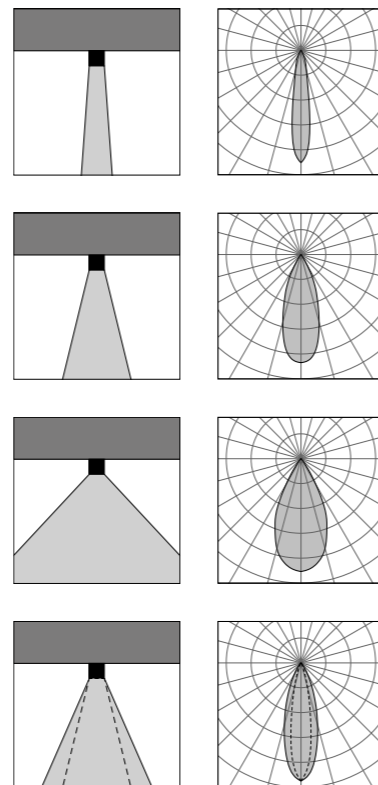

COLORI STANDARD STANDARD COLORS

- Bianco (opaco) 01
  White (matte)
- Nero (opaco) 02
  Black (matte)
- Grigio Chiaro 19
  Light Grey

COLORI A RICHIESTA UP-ON REQUEST COLORS

- Bronzo Lusso 26
  Luxury Bronze
- Corten 45
  Corten
- Sabbia 80
  Sand

Altre finiture disponibili sul sito web
Other finishes available on the website

Consultare il sito per l'intera gamma prodotti. Refer to the website for the complete product range.

Edge A Dark 3L

Edge A Dark 3L BM

Edge A Dark 3L
6,3W LED 3000K / 4000K
588lm - 654lm
17° / 37° / 50° / ellipsoidale
220-240V 50/60hz
alimentatore incluso *LED driver integral*
dimmerabile su richiesta *dimmable upon request*

LL1631

Edge A Dark 3L BM
6,3W LED 3000K / 4000K
588lm - 654lm
17° / 37° / 50° / ellipsoidale
48 V DC
alimentatore incluso *LED driver integral*
non dimmerabile *not dimmable*

LL1634

ACCESSORI ACCESSORIES

p.298 - 307
compatibile con binari Stucchi
Stucchi compatible track

Consultare il sito per l'intera gamma prodotti. Refer to the website for the complete product range.