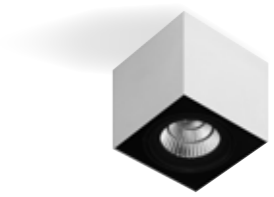

Box 2C SQ

Vai alla pagina
Web del prodotto
Go to the product Web page