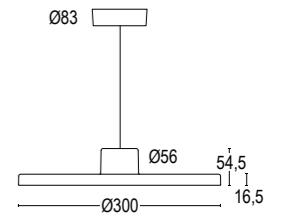

Disk S

Disk 0S 150

Disk 1S 210

Disk 2S 300

RETROFIT LED E27
110-240V 50/60Hz
dimmerabile in base alla lampada installata
dimmmable according to the installed bulb

LL2642

Vai alla pagina
Web del prodotto
Go to the product Web page

COLORI STANDARD
STANDARD COLORS

- Bianco (opaco) **01**
  White (matte)
- Nero (opaco) **02**
  Black (matte)
- Bianco & Oro **25**
  White & Gold
- Nero & Oro **27**
  Black & Gold
- Bianco & Rosso **71**
  White & Red
- Nero & Rosso **72**
  Black & Red

COLORI A RICHIESTA
UP-ON REQUEST COLORS

1. Grigio Chiaro **19**
     Light Grey
   - Bronzo Lusso **26**
     Luxury Bronze
   - Corten **45**
     Corten
   - Blu **65**
     Blue
   - Sabbia **80**
     Sand
2. Altre finiture disponibili sul sito web
   Other finishes available on the website