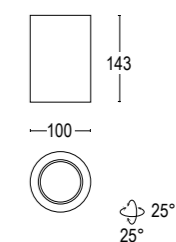

10W LED 3000K / 4000K
600lm - 1250lm
19° / 40°
110-240V 50/60hz
alimentatore incluso *LED driver integral*
non dimmerabile *not dimmable*

RETROFIT LED GU10
8° / 24° / 38°
110-240V 50/60hz
dimmerabile in base alla lampada installata
dimmable according to the installed bulb

LL2090