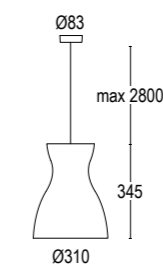

Queen 1S 310
18W / 26W / 32W LED 2700 / 3000K / 4000K
810lm - 3781lm
78°
110-240V 50/60hz
alimentatore incluso *LED driver integral*
dimmerabile su richiesta *dimnable upon request*

RETROFIT LED E27
120-240V 50/60hz
dimmerabile in base alla lampada installata
dimnable according to the installed bulb

Queen 2S 460
39W / 50W LED 3000K / 4000K
810lm - 5561lm
78°
110-240V 50/60hz
alimentatore incluso *LED driver integral*
dimmerabile su richiesta *dimnable upon request*

RETROFIT LED E27
110-240V 50/60hz
dimmerabile in base alla lampada installata
dimnable according to the installed bulb

LL2120