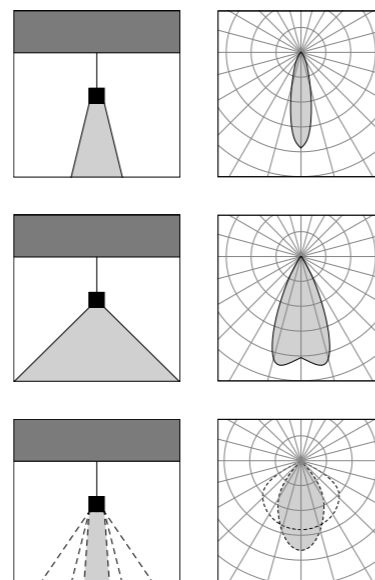

ACCESSORI ACCESSORIES

Vai alla pagina
Web del prodotto
Go to the product Web page

COLORI STANDARD STANDARD COLORS

- Bianco (opaco) **01**
  White (matte)
- Nero (opaco) **02**
  Black (matte)
- Bronzo Lusso **26**
  Luxury Bronze

COLORI A RICHIESTA UP-ON REQUEST COLORS

1. Nichel **39**
     Nickel
   - Corten **45**
     Corten
   - Oro Spazzolato **56**
     Brushed Gold
   - Sabbia **80**
     Sand
2. Altre finiture disponibili sul sito web
   Other finishes available on the website