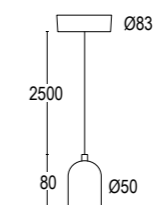

Minima 10m

RETROFIT LED E27
110-240V 50/60hz
dimmerabile in base alla lampada installata
dimmmable according to the installed bulb

LL2701