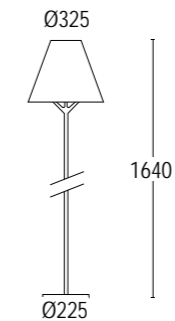

03600.-- E27 max 105W
340° ^
220-240V 50/60hz