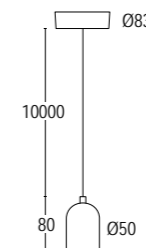

26902.--
115° ^
220-240V 50/60hz

E27 max 105W