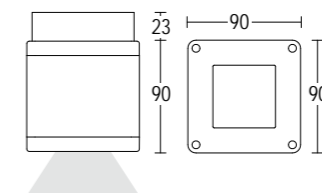

1962.AHF.T.-- 7W LED 3000K 1045lm
32° ^
220-240V 50/60hz
alimentatore incluso LED driver integral