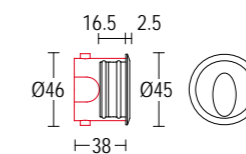

1437.BAX.O.15 1W Led 3000K 120lm
asym
max 350mA DC
alimentatore remoto SELV non incluso
remote SELV led driver not included