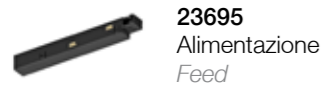

ACCESSORIES

23695
Alimentazione
Feed