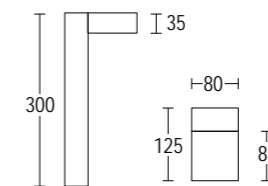

ACCESSORIES

- **274**
  codice base di ancoraggio
  plated steel anchorage code
- **204**
  Connettore rapido IP68
  IP 68 fast connector
- **279**
  Connettore per
  cablaggio in cascata IP 68
  IP 68 connector
  for through wiring

1426.CAF.T.-- 13W LED 3000K 1800lm
180° ^
220-240V 50/60hz
alimentatore incluso LED driver integral