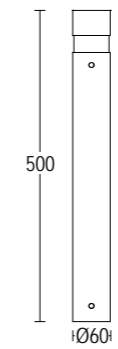

1416.LVX.T.15 6W LED 3000K 770lm
220-240V 50/60hz
alimentatore incluso *LED driver integral*

1416.BRX.T.15 12W LED 3000K 1700lm
220-240V 50/60hz
alimentatore incluso *LED driver integral*