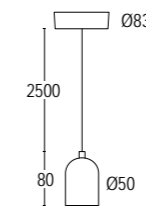

Colore standard 1 settimana
Standard color 1 week

● .50 Cromo lucido
Polished chrome

CAVI COLORATI
COLORED CABLES

Da ordinare contestualmente al prodotto
Cable must be ordered with the product

red
orange
yellow
blue
white
black

26901.--
115° ^
220-240V 50/60hz

E27 max 105W