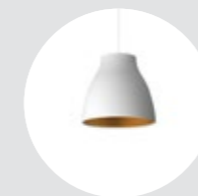

Luce a sospensione

Suspension lights

Bell 1S
153