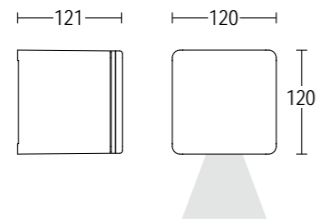

1154.AHF.T.-- 6W LED 3000K 900lm
36° ^
220-240V 50/60hz
alimentatore incluso *LED driver integral*

1154.BRF.T.-- 13W LED 3000K 1800lm
36° ^
220-240V 50/60hz
alimentatore incluso *LED driver integral*