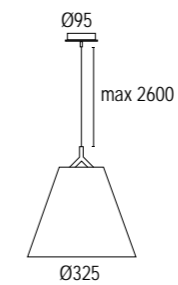

PRAGMA S

01210.--
340° ^
220-240V 50/60hz

E27 max 105W

Colore standard 1 settimana
Standard color 1 week

- **.19** Grigio argento
  Silver grey (matt)
- **.50** Cromo lucido
  Polished chrome