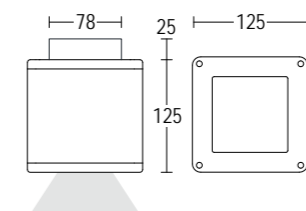

1963.DGF.T.-- 16W LED 3000K 2270lm
36° ^
220-240V 50/60hz
alimentatore incluso LED driver integral

1963.DGF.T.-- 29W LED 3000K 3870lm
36° ^
220-240V 50/60hz
alimentatore incluso LED driver integral

- .05 grigio antracite
  anthracite grey
- .13 grigio chiaro
  light grey