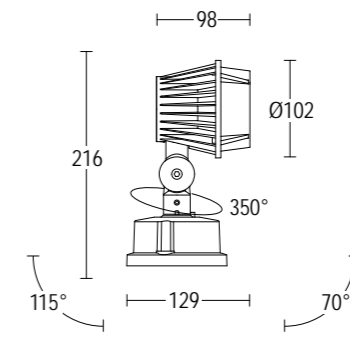

ACCESSORIES

- **224**
  Vissiera in alluminio
  aluminium hood
- **231**
  Schermo anti-abbagliamento
  Louvre screen anti glare
- **642**
  Cintura di sostegno
  Support belt
- **257**
  Picchetto
  Stake
- **204**
  Connettore rapido IP68
  IP 68 fast connector