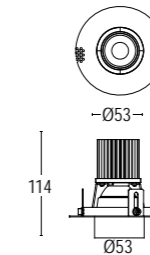

ACCESSORIES

662

Alimentatore 250 mA SELV
1 per 1 Comfort 10 W
LED driver 250 mA SELV
1 for 1-1 Comfort 10 W

Colore standard 1 settimana
Standard color 1 week

- .01 Bianco
  White (matt)
- .22 Nero
  Black (matt)

Colore su richiesta 4/6 settimane
Upon request color 4/6 weeks

- .56 Oro spazzolato
  Brushed gold
- .69 Rosso
  Red

A richiesta è disponibile la versione IP65
Upon request is available IP65 version

25002---31 10W LED 3000K 1250lm
36° ^
max 250mA DC
alimentatore remoto SELV non incluso
remote SELV LED driver not included