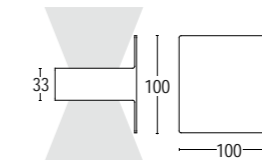

Colore standard 1 settimana
Standard color 1 week

○ .01 Bianco
White (matt)

Colore su richiesta 2 settimane
Upon request color 2 weeks

● .19 Grigio argento
Silver grey (matt)

● .22 Nero
Black (matt)

● .45 Ruggine
Rust

Colore su richiesta 4/6 settimane
Upon request color 4/6 weeks

● .39 Effetto nickel
Nickel effect

● .56 Effetto oro spazzolato
Brushed gold effect

● .51 Effetto fibra di carbonio
Carbon fiber effect

● .30 Effetto rovere sbiancato
Whitened oak effect

● .32 Effetto noce
Walnut effect

● .33 Effetto wengè
Wengè effect

● .43 Effetto cemento
Concrete effect