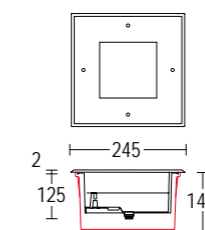

5329.BRM.T.15 12W LED 3000 K 1800lm
24° ^
220-240V 50/60hz
alimentatore incluso LED driver integral

5329.BUM.T.15 18W LED 3000 K 2510lm
24° ^
220-240V 50/60hz
alimentatore incluso LED driver integrall

5329.147.A.15 13W LED 3000 K 2040lm
80° ^
220-240V 50/60hz
alimentatore incluso LED driver integral

5323.BRM.T.15 12W LED 3000 K 1800lm
24° ^
220-240V 50/60hz
alimentatore incluso LED driver integral

5323.BUM.T.15 18W LED 3000 K 2510lm
24° ^
220-240V 50/60hz
alimentatore incluso LED driver integral

5323.147.A.15 13W LED 3000 K 2040lm
80° ^
220-240V 50/60hz
alimentatore incluso LED driver integral