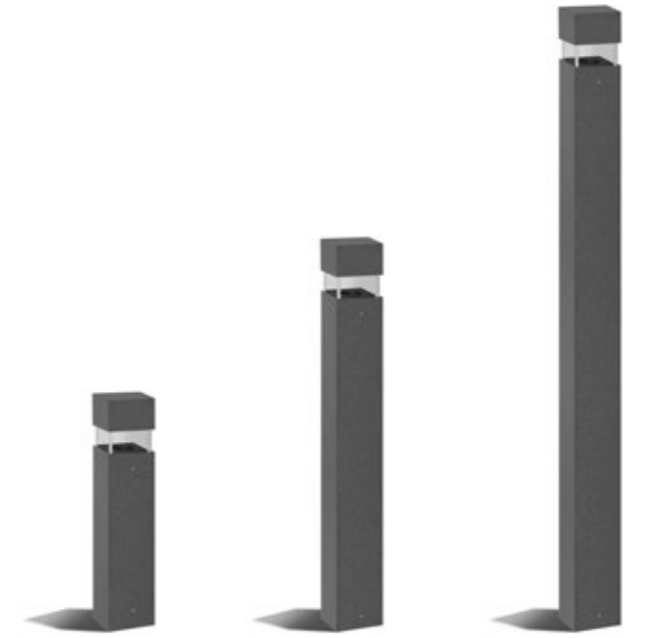

MINIQUADRO

1259.BRX.T.-- 12W LED 3000K 1800lm
220-240V 50/60hz
alimentatore incluso LED driver integral

1260.BRX.T.-- 12W LED 3000K 1800lm
220-240V 50/60hz
alimentatore incluso LED driver integral

1261.BRX.T.-- 12W LED 3000K 1800lm
220-240V 50/60hz
alimentatore incluso LED driver integral

- .05 grigio antracite
  anthracite grey
- .13 grigio chiaro
  light grey

ACCESSORIES

- **272**
  codice base di ancoraggio
  plated steel anchorage code
- **204**
  Connettore rapido IP68
  IP 68 fast connector
- **279**
  Connettore per
  cablaggio in cascata IP 68
  IP 68 connector
  for through wiring