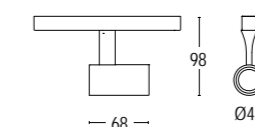

359°
90°

26801.---.31 8W LED 3000K 800lm
16° ^
max 48V DC
alimentatore remoto SELV non incluso
remote SELV LED driver not included

26802.---.31 8W LED 3000K 800lm
30° ^
max 48V DC
alimentatore remoto SELV non incluso
remote SELV LED driver not included