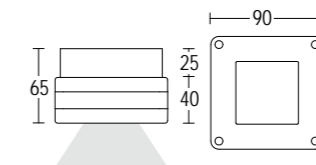

MICROTORRE / MINITORRE FLAT

1208.AHF.T-- 8W LED 3000K 660lm
29° ^
220-240V 50/60hz
alimentatore incluso LED driver integral