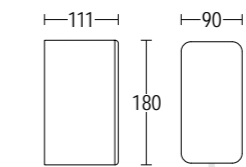

1363.S8X.T.-- 3W LED 3000K 350lm
3° ^
220-240V 50/60hz
alimentatore incluso LED driver integral