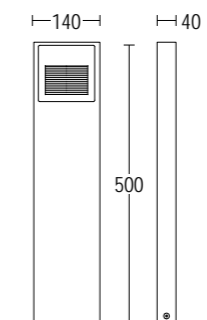

1139.ETX.T.-- 3,5W LED 3000 K 410lm
asym ^
220-240V 50/60hz
alimentatore incluso *LED driver integral*