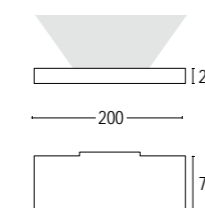

20220--31.T 15W LED 3000K 1500lm
120° ^ dimmerabile TAGLIO DI FASE dimmable TRAILING EDGE
220-240V 50/60hz