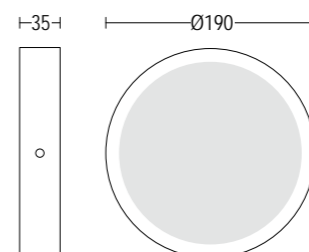

# SPIA FLAT

**1385.CAX.O--** 7W LED 3000K 900lm  
120° ^  
220-240V 50/60hz  
alimentatore incluso LED driver integral

**1386.EEX.O--** 12W LED 3000K 1800lm  
120° ^  
220-240V 50/60hz  
alimentatore incluso LED driver integral