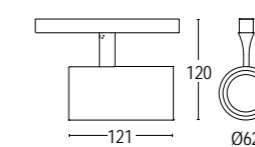

359°
90°

26815.---.31 14W LED 3000K 2000lm
16° ^
max 48V DC
alimentatore remoto SELV non incluso
remote SELV LED driver not included

26816.---.31 14W LED 3000K 2000lm
30° ^
max 48V DC
alimentatore remoto SELV non incluso
remote SELV LED driver not included