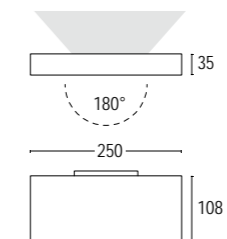

Colore standard 1 settimana
Standard color 1 week

○ .01 Bianco
White (matt)

Colore su richiesta 2 settimane
Upon request color 2 weeks

● .19 Grigio argento
Silver grey (matt)

● .22 Nero
Black (matt)

● .45 Ruggine
Rust

Colore su richiesta 4/6 settimane
Upon request color 4/6 weeks

● .39 Effetto nickel
Nickel effect

● .56 Effetto oro spazzolato
Brushed gold effect

● .51 Effetto fibra di carbonio
Carbon fiber effect

● .30 Effetto rovere sbiancato
Whitened oak effect

● .32 Effetto noce
Walnut effect

● .33 Effetto wengè
Wengè effect

● .43 Effetto cemento
Concrete effect