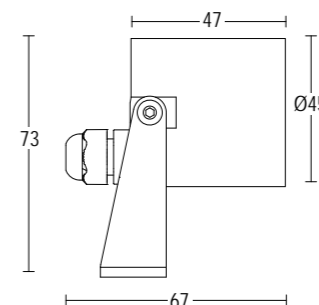

1172.BGS.T.15 2W LED 3000 K 225lm
10° ^
max 700mA DC
alimentatore remoto SELV non incluso
remote SELV LED driver not included

1172.BGM.T.15 2W LED 3000 K 225lm
37° ^
max 700mA DC
alimentatore remoto SELV non incluso
remote SELV LED driver not included