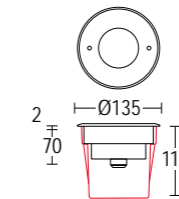

## ACCESSORIES

**014**  
controcassa  
rough-in housing

**273**  
controcassa senza fondo  
rough-in housing

**204**  
Connettore rapido IP68  
IP 68 fast connector

**1244.AHX.B.15** 7W LED 3000 K 900lm  
80° ^  
220-240V 50/60hz  
alimentatore incluso LED driver integral