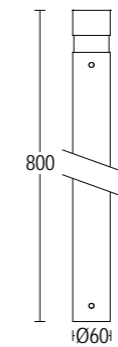

1417.LVX.T.15 6W LED 3000K 770lm
220-240V 50/60hz
alimentatore incluso *LED driver integral*

1417.BRX.T.15 12W LED 3000K 1700lm
220-240V 50/60hz
alimentatore incluso *LED driver integral*

ACCESSORIES

272
codice base di ancoraggio
plated steel anchorage code

204
Connettore rapido IP68
IP 68 fast connector

279
Connettore per
cablaggio in cascata IP 68
*IP 68 connector
for through wiring*