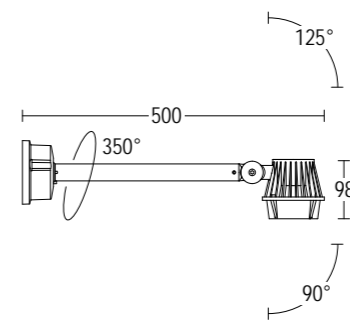

ACCESSORIES

- **224**
  Vissiera in alluminio
  aluminium hood
- **231**
  Schermo anti-abbagliamento
  Louvre screen anti glare
- **642**
  Cintura di sostegno
  Support belt
- **257**
  Picchetto
  Stake
- **204**
  Connettore rapido IP68
  IP 68 fast connector