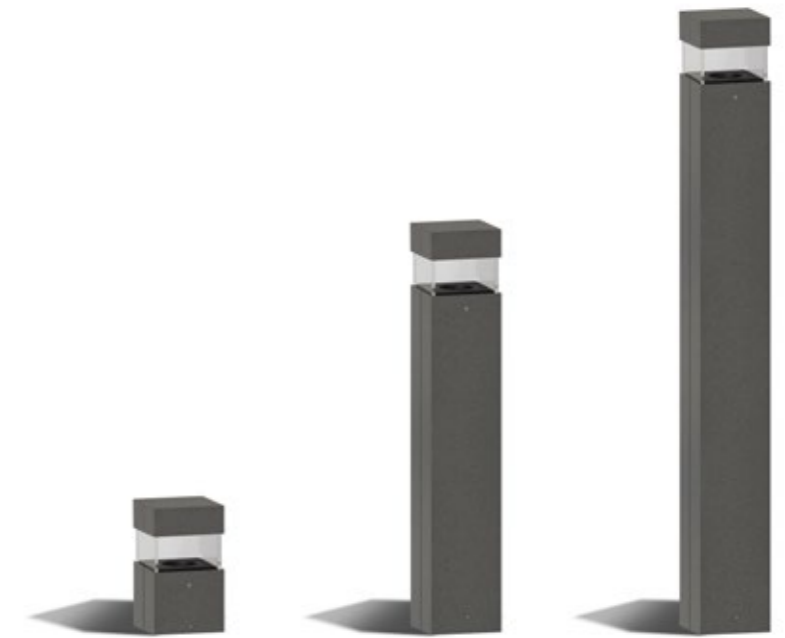

QUADRO 180°

QUADRO 360°

1459.LVX.T.-- 8W LED 3000K 720lm
220-240V 50/60hz ⚡
alimentatore incluso LED driver integral

1459.BRX.T.-- 12W LED 3000K 1700lm
220-240V 50/60hz ⚡
alimentatore incluso LED driver integral

1460.LVX.T.-- 8W LED 3000K 720lm
220-240V 50/60hz ⚡
alimentatore incluso LED driver integral

1460.BRX.T.-- 12W LED 3000K 1700lm
220-240V 50/60hz ⚡
alimentatore incluso LED driver integral

1451.LVX.T.-- 8W LED 3000K 720lm
220-240V 50/60hz ⚡
alimentatore incluso LED driver integral

1451.BRX.T.-- 12W LED 3000K 1700lm
220-240V 50/60hz ⚡
alimentatore incluso LED driver integral

1451.CGX.T.-- 26W LED 3000K 3165lm
220-240V 50/60hz ⚡
alimentatore incluso LED driver integral

1370.LVX.T.-- 8W LED 3000K 720lm
220-240V 50/60hz ⚡
alimentatore incluso LED driver integral

1370.BRX.T.-- 12W LED 3000K 1700lm
220-240V 50/60hz ⚡
alimentatore incluso LED driver integral

1370.CGX.T.-- 26W LED 3000K 3165lm
220-240V 50/60hz ⚡
alimentatore incluso LED driver integral

- .05 grigio antracite
  anthracite grey
- .13 grigio chiaro
  light grey

- .05 grigio antracite
  anthracite grey
- .13 grigio chiaro
  light grey

ACCESSORIES

- **251**
  codice base di ancoraggio
  plated steel anchorage code
- **204**
  Connettore rapido IP68
  IP 68 fast connector
- **279**
  Connettore per
  cablaggio in cascata IP 68
  IP 68 connector
  for through wiring

1450.LVX.T.-- 8W LED 3000K 720lm
220-240V 50/60hz ⚡
alimentatore incluso LED driver integral

1450.BRX.T.-- 12W LED 3000K 1700lm
220-240V 50/60hz ⚡
alimentatore incluso LED driver integral

1450.CGX.T.-- 26W LED 3000K 3165lm
220-240V 50/60hz ⚡
alimentatore incluso LED driver integral

ACCESSORIES

- **251**
  codice base di ancoraggio
  plated steel anchorage code
- **204**
  Connettore rapido IP68
  IP 68 fast connector
- **279**
  Connettore per
  cablaggio in cascata IP 68
  IP 68 connector
  for through wiring

1369.LVX.T.-- 8W LED 3000K 720lm
220-240V 50/60hz ⚡
alimentatore incluso LED driver integral

1369.BRX.T.-- 12W LED 3000K 1700lm
220-240V 50/60hz ⚡
alimentatore incluso LED driver integral

1369.CGX.T.-- 26W LED 3000K 3165lm
220-240V 50/60hz ⚡
alimentatore incluso LED driver integral