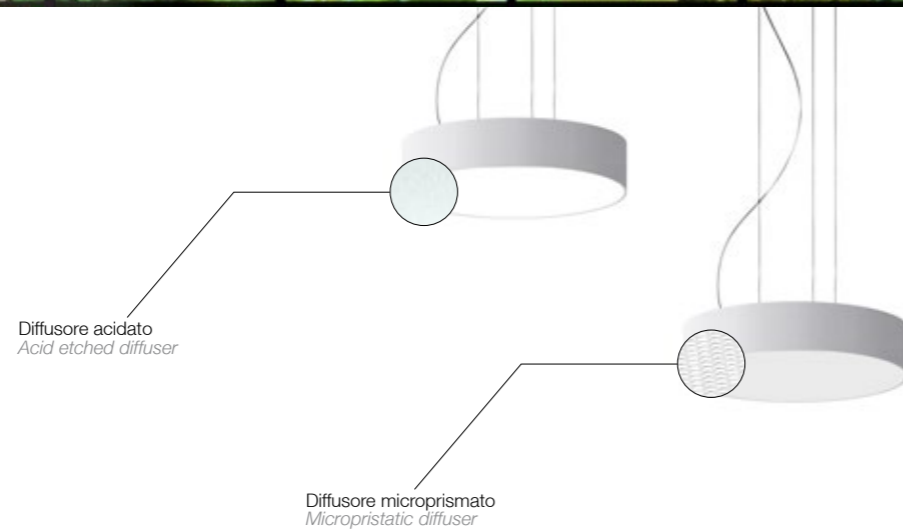

DRUM S

Lampada a sospensione con emissione di luce diretta. La perfezione geometrica conferita dalla circolarità di questo apparecchio, unita alla semplicità del corpo illuminante consentono varie possibilità di installazione: singola in contesti residenziali, modulare in luoghi di accoglienza quali hall di alberghi o ampi spazi commerciali. Il comfort visivo generato da questo apparecchio è garantito dalla presenza del diffusore opalino che chiude il corpo della lampada, emettendo una luce morbida ma dalle elevate prestazioni. Le molteplici finiture materiche disponibili lo rendono versatile in diversi contesti.

Suspension luminaire with direct light emission. The geometric perfection of the design along with its simple lines allow for various installations including residential spaces, contract environments and executive headquarters. Opal diffuser delivers high quality diffused light.