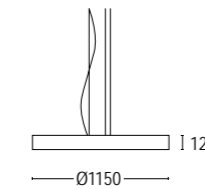

26725---.31 108W LED 3000K 18000lm
110° ^
220-240V 50/60hz
alimentatore incluso LED driver integral
diffusore acidato acid etched diffuser