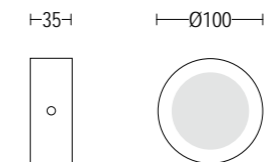

SPIA FLAT

1385.CAX.O-- 7W LED 3000K 900lm
120° ^
220-240V 50/60hz
alimentatore incluso LED driver integral