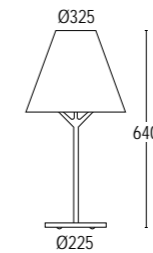

02315.--
340° ^
220-240V 50/60hz

E27 max 105W