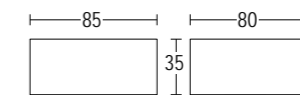

ACCESSORIES

206 (IP 20)
Alimentatore 500mA SELV
1 per 1-2 Compatto 9W
1 per 1 Compatto 18W
LED driver 500mA SELV
1 for 1-2 Compatto 9W
1 for 1 Compatto 18W

206-IP67 (IP 67)
Alimentatore 500mA SELV
1 per 1-2 Compatto 9W
LED driver 500mA SELV
1 for 1-2 Compatto 9W

228-IP67 (IP 67)
Alimentatore 500mA SELV
1 per 1 Compatto 18W
LED driver 500mA SELV
1 for 1 Compatto 18W