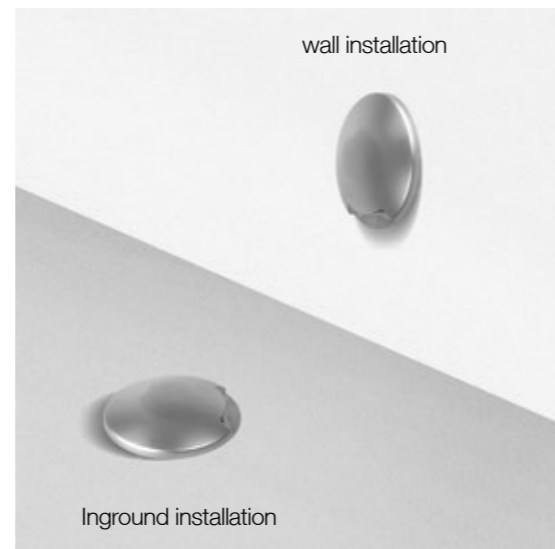

*Compact recessed fixture for in-ground or wall application. Body made 6082 anodized aluminium (corrosion resistant), AISI 316L stainless steel dome, which guarantees high resistance to oxidation. The LED lighting source meets energy saving requirements. It is designed to light passages, walkways, steps and staircases.*