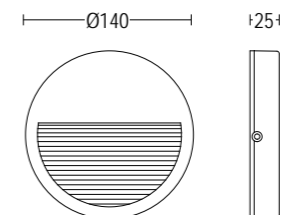

1392.FKX.T-- 4,5W LED 3000K 640lm
asym ^
220-240V 50/60hz
alimentatore incluso LED driver integral