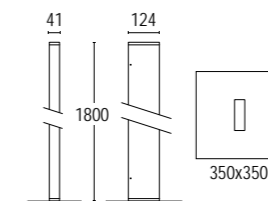

Colore standard 1 settimana
Standard color 1 week

○ .01 Bianco
White (matt)

Colore su richiesta 2 settimane
Upon request color 2 weeks

● .19 Grigio argento
Silver grey (matt)

● .22 Nero
Black (matt)

● .45 Ruggine
Rust

Colore su richiesta 4/6 settimane
Upon request color 4/6 weeks

● .51 Effetto fibra di carbonio
Carbon fiber effect

● .30 Effetto rovere sbiancato
Whitened oak effect

● .32 Effetto noce
Walnut effect

● .33 Effetto wengè
Wengè effect

● .43 Effetto cemento
Concrete effect