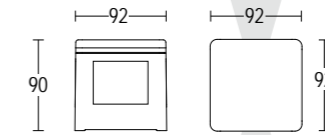

1197.DDF.T.-- 7W LED 3000K 2 x 545lm
36° ^
220-240 V 50/60 HZ
alimentatore incluso LED driver integral