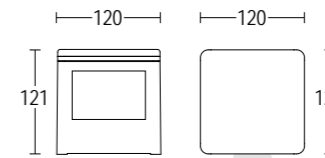

1198.BRF.T.-- 13W LED 3000K 1800lm
36° ^
220-240 V 50/60 HZ
alimentatore incluso LED driver integral