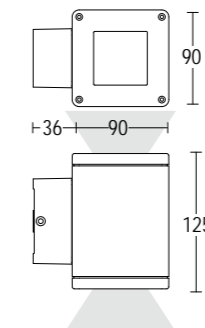

1961.ERF.T.-- 12W LED 3000K 2 x 900lm
32° ^
220-240V 50/60hz
alimentatore incluso LED driver integral

- .05 grigio antracite
  anthracite grey
- .13 grigio chiaro
  light grey