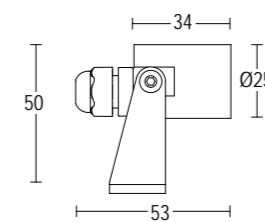

SEGNO SPOT RD

Disponibile versione 24V DC
24V DC version available

1113.BAS.T-- 1,5W LED 3000 K 170lm
16° ^
max 500mA DC
alimentatore remoto SELV non incluso
remote SELV LED driver not included