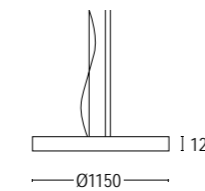

26726---.31 108W LED 3000K 18000lm
90° ^
220-240V 50/60hz
alimentatore incluso LED driver integral
diffusore microprismato microprismatic diffuser

Colore standard 1 settimana

Standard color 1 week

○ .01 Bianco
White (matt)

Colore su richiesta 2 settimane

Upon request color 2 weeks

● .19 Grigio argento
Silver grey (matt)

● .22 Nero
Black (matt)

● .45 Ruggine
Rust

Colore su richiesta 4/6 settimane

Upon request color 4/6 weeks

● .51 Effetto fibra di carbonio
Carbon fiber effect

● .30 Effetto rovere sbiancato
Whitened oak effect

● .32 Effetto noce
Walnut effect

● .33 Effetto wengè
Wengè effect

● .43 Effetto cemento
Concrete effect

Consultare il sito per l'intera gamma prodotti. Refer to the website for the complete product range.