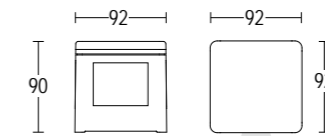

MINIBIVIO FLOOR

1196.AHF.T.-- 7W LED 3000K 1045lm
32° ^
220-240 V 50/60 HZ
alimentatore incluso LED driver integral