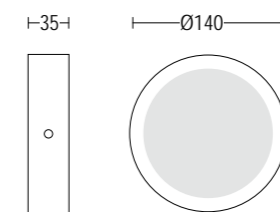

# SPIA FLAT

**1385.CAX.O--** 7W LED 3000K 900lm  
120° ^  
220-240V 50/60hz  
alimentatore incluso LED driver integral

**1386.EEX.O--** 12W LED 3000K 1800lm  
120° ^  
220-240V 50/60hz  
alimentatore incluso LED driver integral