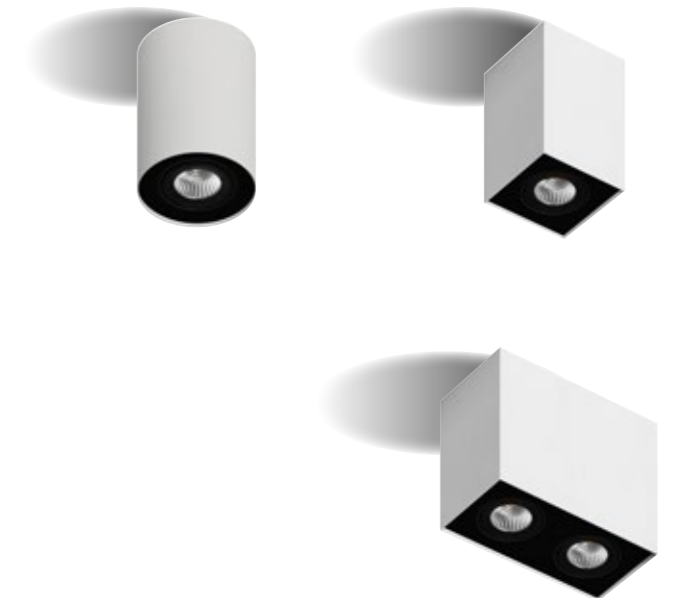

BOX 1C

Colore standard 1 settimana
Standard color 1 week

○ .01 Bianco
White (matt)

Colore su richiesta 2 settimane
Upon request color 2 weeks

● .19 Grigio argento
Silver grey (matt)

● .22 Nero
Black (matt)

● .45 Ruggine
Rust

Colore su richiesta 4/6 settimane
Upon request color 4/6 weeks

● .51 Effetto fibra di carbonio
Carbon fiber effect

● .30 Effetto rovere sbiancato
Whitened oak effect

● .32 Effetto noce
Walnut effect

● .33 Effetto wengè
Wengè effect

● .43 Effetto cemento
Concrete effect

20950.---.31 10W LED 3000K 1250lm
40° ^
220-240V 50/60hz
alimentatore incluso *LED driver integral*

20901.---.31 10W LED 3000K 1250lm
40° ^
220-240V 50/60hz
alimentatore incluso *LED driver integral*

20902.---.31 20W LED 3000K 2 x 1250lm
40° ^
220-240V 50/60hz
alimentatore incluso *LED driver integral*