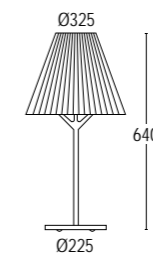

01212.--
340° ^
220-240V 50/60hz

E27 max 105W