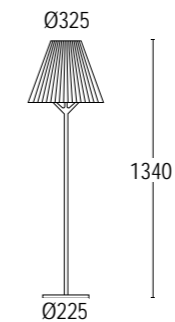

01213.-- E27 max 105W
340° ^
220-240V 50/60hz