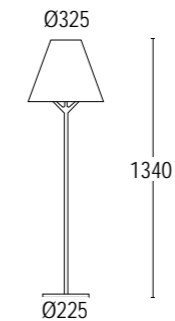

PRAGMA F

03630.-- E27 max 105W
340° ^
220-240V 50/60hz