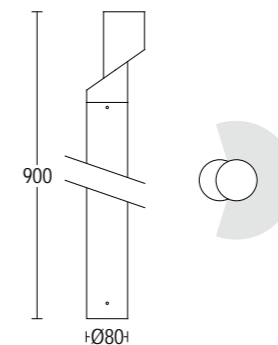

1254.AHX.A.-- 6 W Led 3000 K 700 lm
220-240 V 50/60 HZ
alimentatore incluso *led driver integral*

1254.BRX.A.-- 12 W Led 3000 K 1220 lm
220-240 V 50/60 HZ
alimentatore incluso *led driver integral*