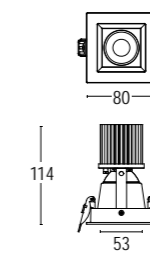

25005---31 10W LED 3000K 1250lm
36° ^
max 250mA DC
alimentatore remoto SELV non incluso
remote SELV LED driver not included