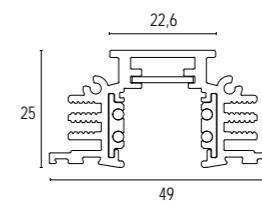

23684.--
Barra elettrificata 4 conduttori 48V 1000 mm
48V 1000 mm 4 conductors rail track

23685.--
Barra elettrificata 4 conduttori 48V 2000 mm
48V 2000 mm 4 conductors rail track

23686.--
Barra elettrificata 4 conduttori 48V 3000 mm
48V 3000 mm 4 conductors rail track