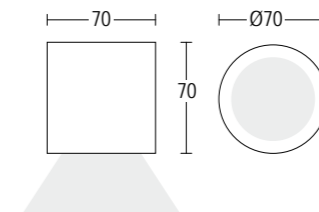

- .05 grigio antracite
  anthracite grey
- .13 grigio chiaro
  light grey