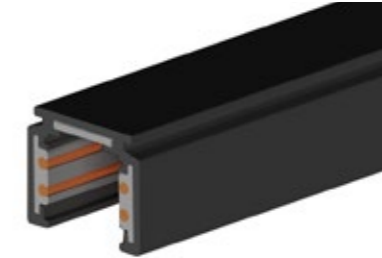

BINARIO MAGNETICO 48V

48V MAGNETIC RAIL TRACK