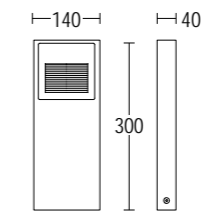

ACCESSORIES

- **274**
  codice base di ancoraggio
  plated steel anchorage code
- **204**
  Connettore rapido IP68
  IP 68 fast connector
- **279**
  Connettore per
  cablaggio in cascata IP 68
  IP 68 connector
  for through wiring

1149.ETX.T.-- 3,5W LED 3000 K 410lm
asym ^
220-240V 50/60hz
alimentatore incluso *LED driver integral*