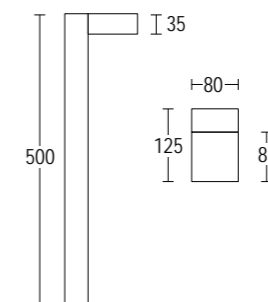

1427.CAF.T.-- 13W LED 3000K 1800lm
180° ^
220-240V 50/60hz
alimentatore incluso LED driver integral