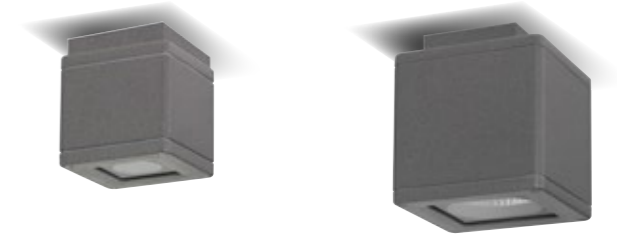

1962.AHF.T.-- 7W LED 3000K 1045lm
32° ^
220-240V 50/60hz
alimentatore incluso LED driver integral