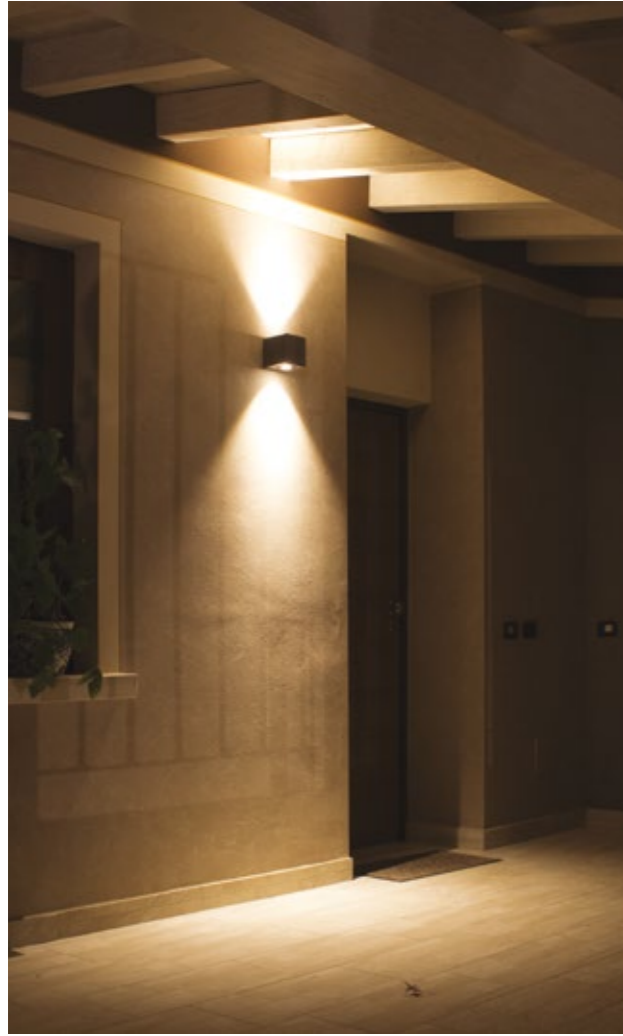

MINIBIVIO

MINIBIVIO

1154.AHF.T.-- 6W LED 3000K 900lm
36° ^
220-240V 50/60hz
alimentatore incluso *LED driver integral*

1154.BRF.T.-- 13W LED 3000K 1800lm
36° ^
220-240V 50/60hz
alimentatore incluso *LED driver integral*

1155.ERF.T.-- 12W LED 3000K 2 x 900lm
32° ^
220-240V 50/60hz
alimentatore incluso *LED driver integral*

- .05 grigio antracite
  anthracite grey
- .13 grigio chiaro
  light grey

1163.BAX.T.-- 1,5W LED 3000K 160lm
6° ^
220-240V 50/60hz
alimentatore incluso *LED driver integral*

1159.BGX.T.-- 3W LED 3000K 2 x 160lm
6° ^
220-240V 50/60hz
alimentatore incluso *LED driver integral*

1160.AHX.T.-- 6W LED 3000K 4 x 160lm
6° ^
220-240V 50/60hz
alimentatore incluso *LED driver integral*

- .05 grigio antracite
  anthracite grey
- .13 grigio chiaro
  light grey