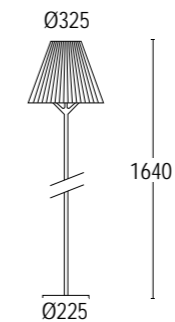

01214.-- E27 max 105W
340° ^
220-240V 50/60hz

Colore standard 1 settimana
Standard color 1 week

- .19 Grigio argento
  Silver grey (matt)
- .50 Cromo lucido
  Polished chrome