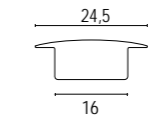

20832---.31 7W LED 3000K 600lm
110° ^
24V 50/60hz
alimentatore remoto SELV non incluso
remote SELV LED driver not included

20833---.31 14W LED 3000K 1200lm
110° ^
24V 50/60hz
alimentatore remoto SELV non incluso
remote SELV LED driver not included

20834---.31 28W LED 3000K 2400lm
110° ^
24V 50/60hz
alimentatore remoto SELV non incluso
remote SELV LED driver not included