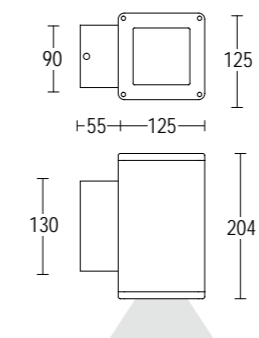

1958.DGF.T.-- 16W LED 3000K 2270lm
35° ^
220-240V 50/60hz
alimentatore incluso LED driver integral