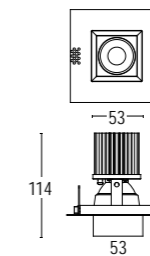

25006---31 10W LED 3000K 1250lm
36° ^
max 250mA DC
alimentatore remoto SELV non incluso
remote SELV LED driver not included

Colore standard 1 settimana
Standard color 1 week

- .01 Bianco
  White (matt)
- .22 Nero
  Black (matt)

Colore su richiesta 4/6 settimane
Upon request color 4/6 weeks

- .27 Nero - oro
  Black - gold
- .25 Bianco - oro
  White - gold
- .72 Nero - rosso
  Black - red
- .71 Bianco - rosso
  White - red

A richiesta è disponibile la versione IP65
Upon request is available IP65 version