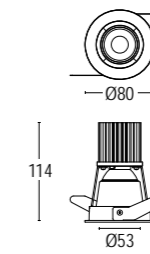

25001---31 10W LED 3000K 1250lm
36° ^
max 250mA DC
alimentatore remoto SELV non incluso
remote SELV LED driver not included