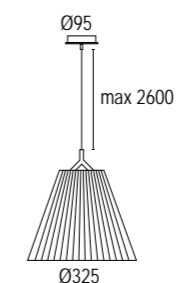

01211.--
340° ^
220-240V 50/60hz

E27 max 105W