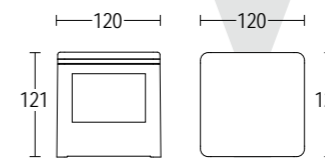

1199.ERF.T.-- 13W LED 3000K 2 x 900lm
36° ^
220-240 V 50/60 HZ
alimentatore incluso LED driver integral

- .05 grigio antracite
  anthracite grey
- .13 grigio chiaro
  light grey

ACCESSORIES

Base di ancoraggio
Plated steel anchorage
684 Microbivio
685 Minibivio

204
Connettore rapido IP68
IP 68 fast connector

Consultare il sito per l'intera gamma prodotti. Refer to the website for the complete product range.