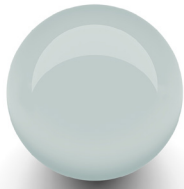

.68 Natural Bronze

.34 Glass