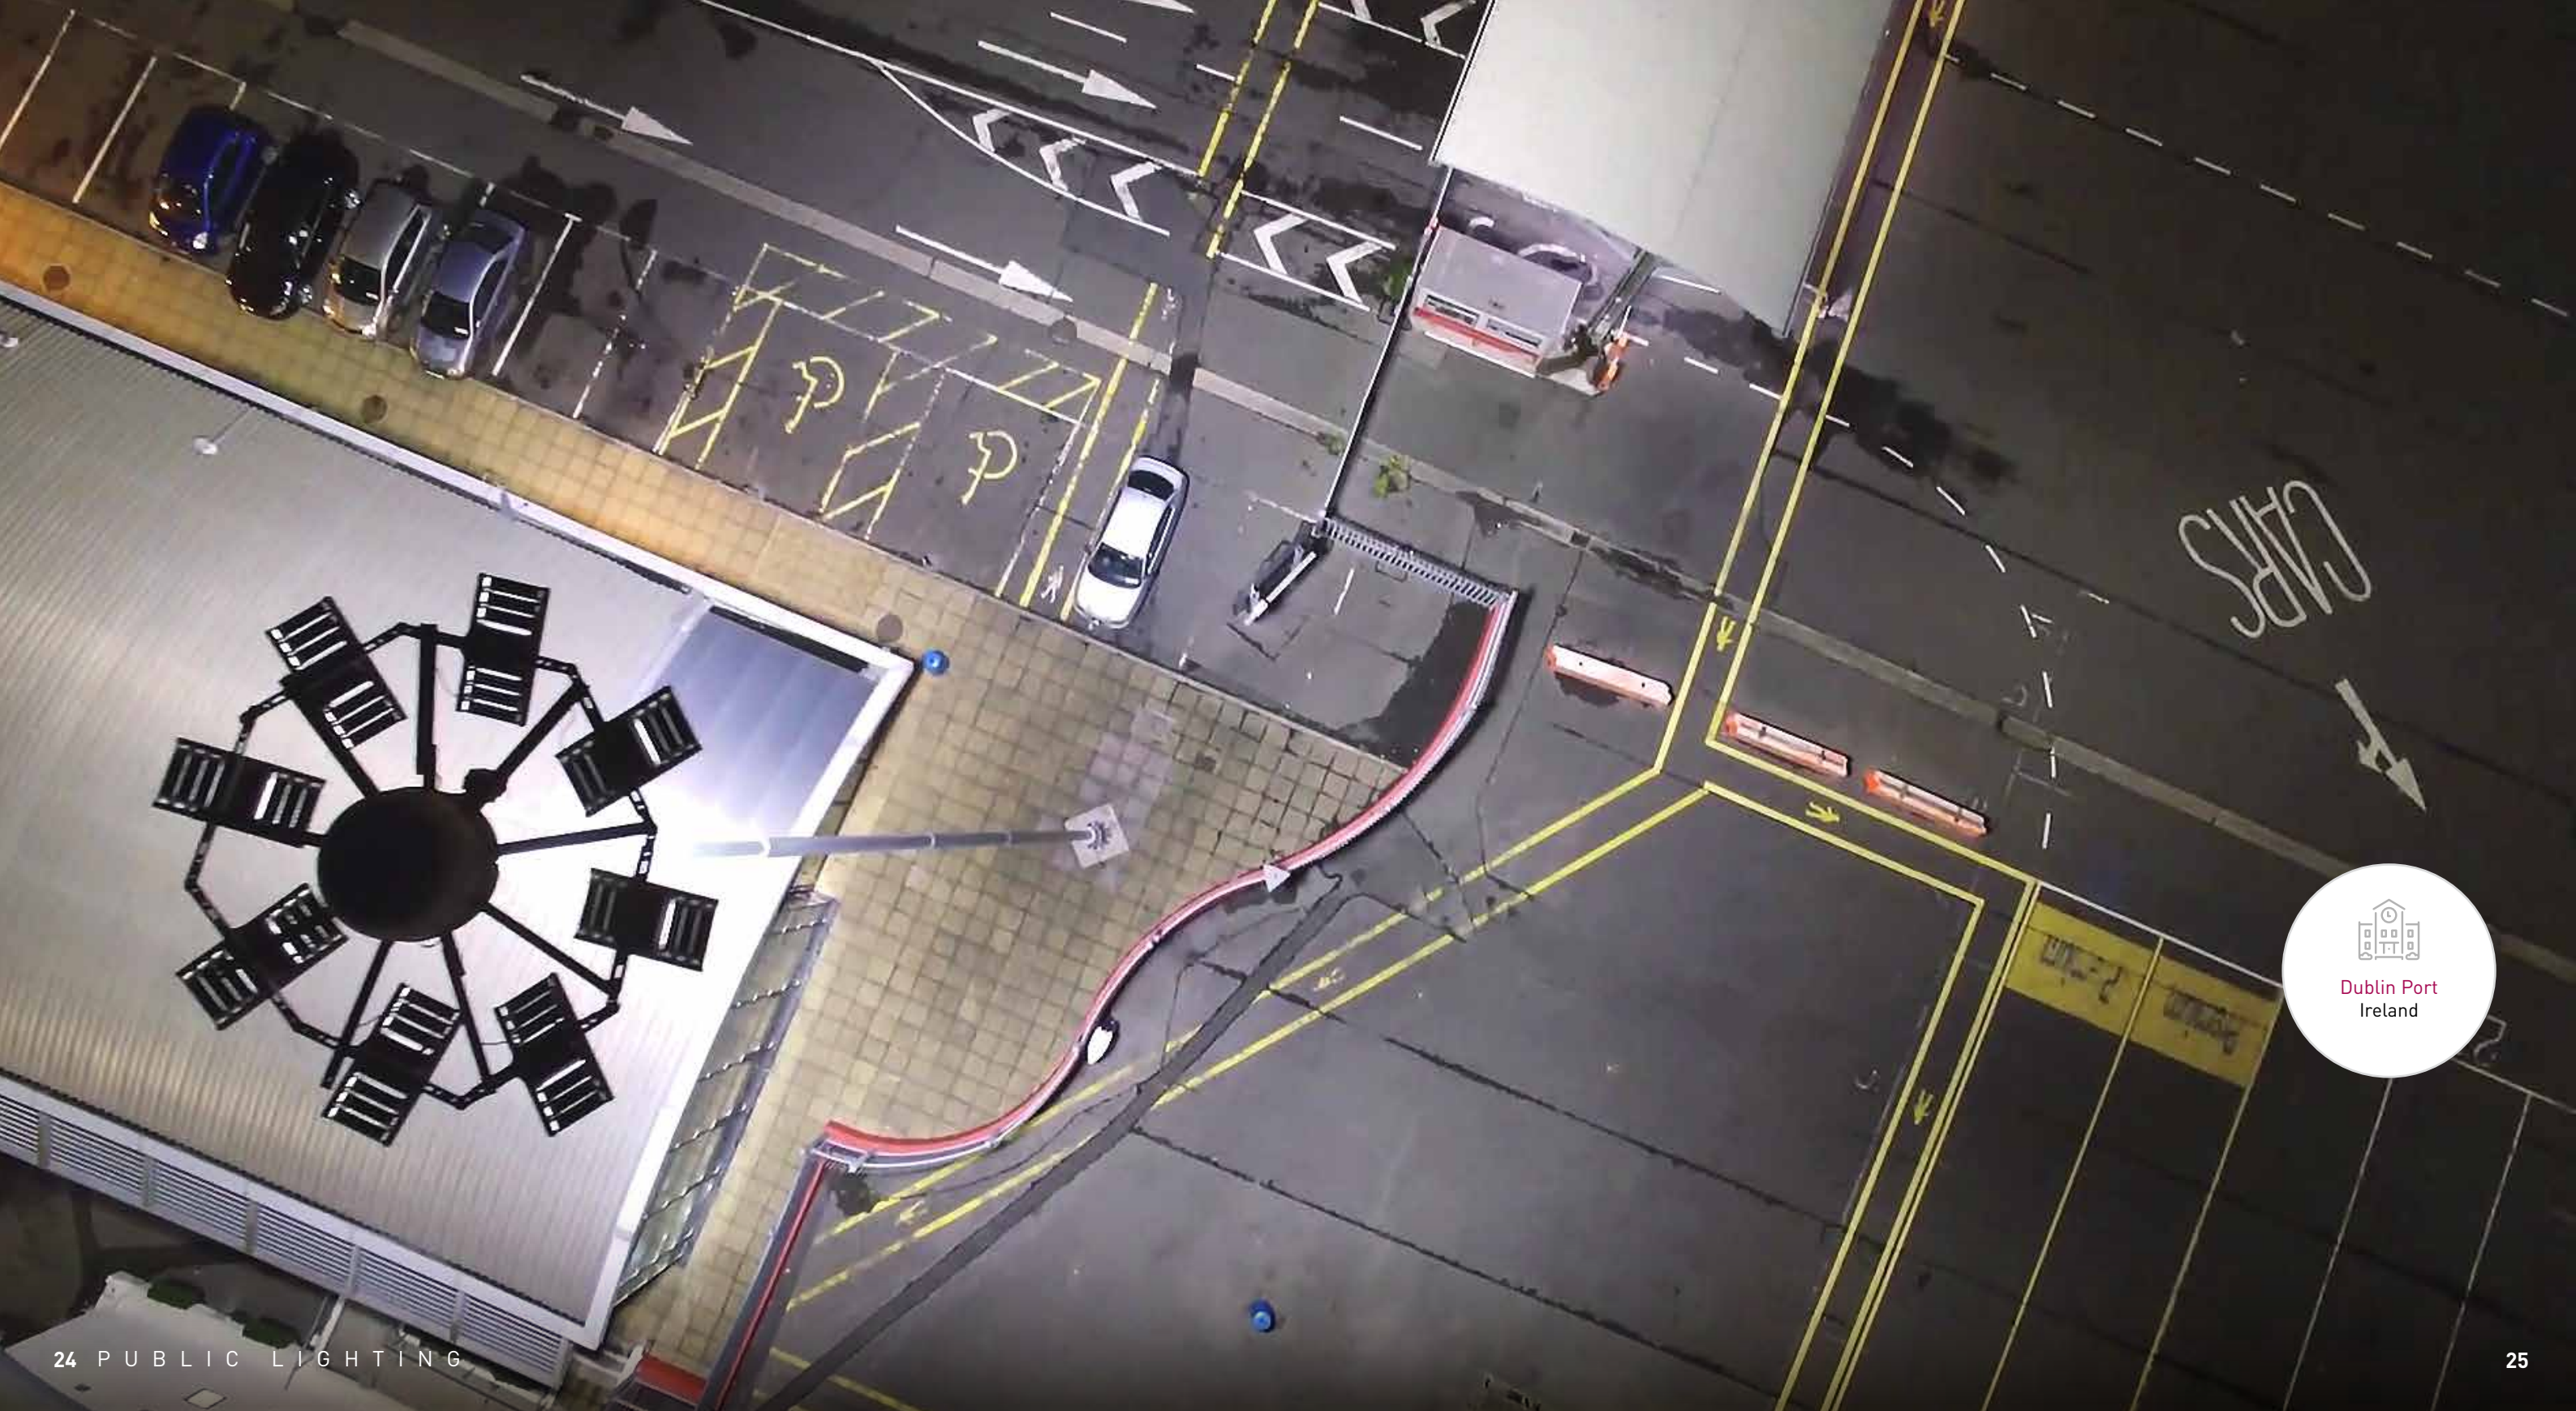

STREET ILLUMINATION, Boljevac, Serbia

AQUA PARK, OUTDOOR ILLUMINATION, Doljevac, Serbia

CVETNI TRG, CITY SQUARE ILLUMINATION, Belgrade, Serbia

  
**Zezelj Bridge**  
street and decorative  
illumination,  
Novi Sad, Serbia