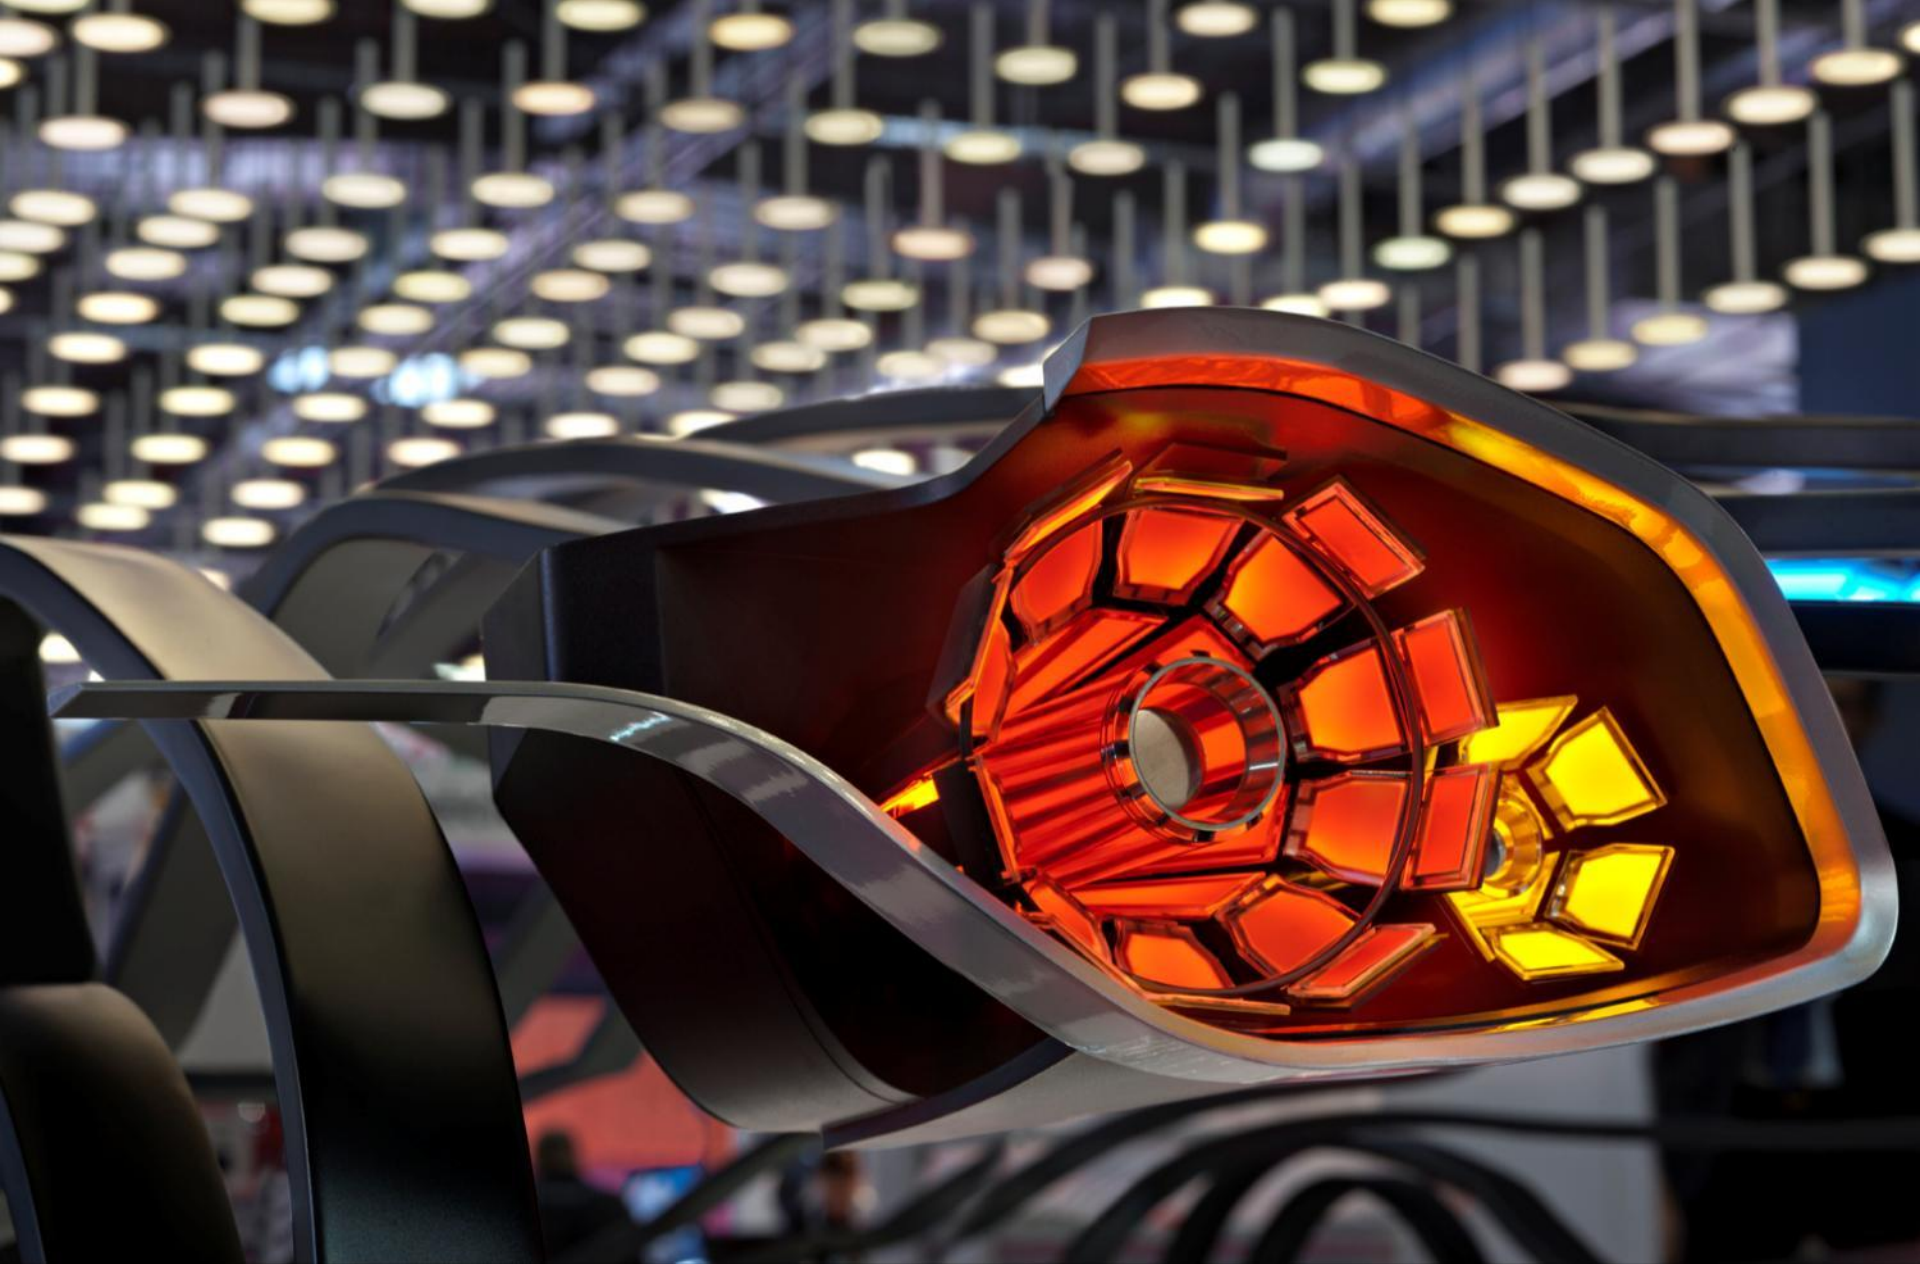

BLACKBODY
Light by Design