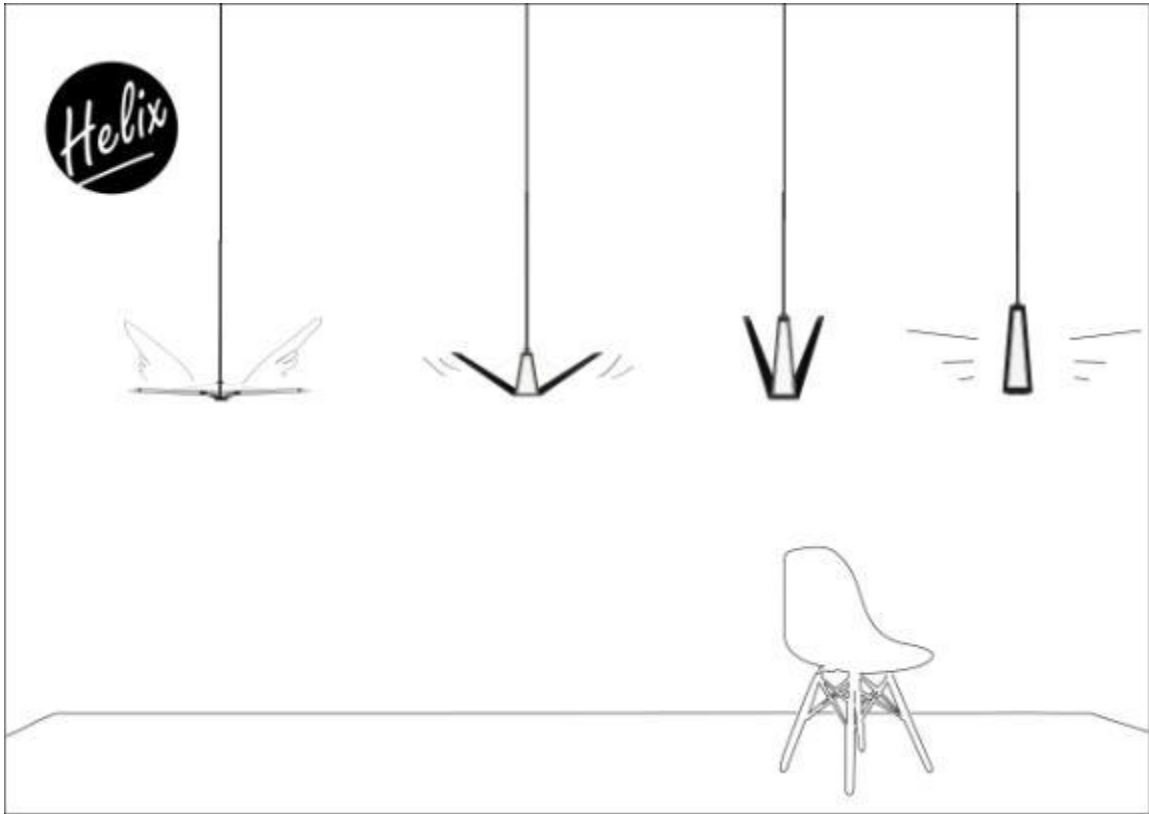

BLACKBODY
Light by Design