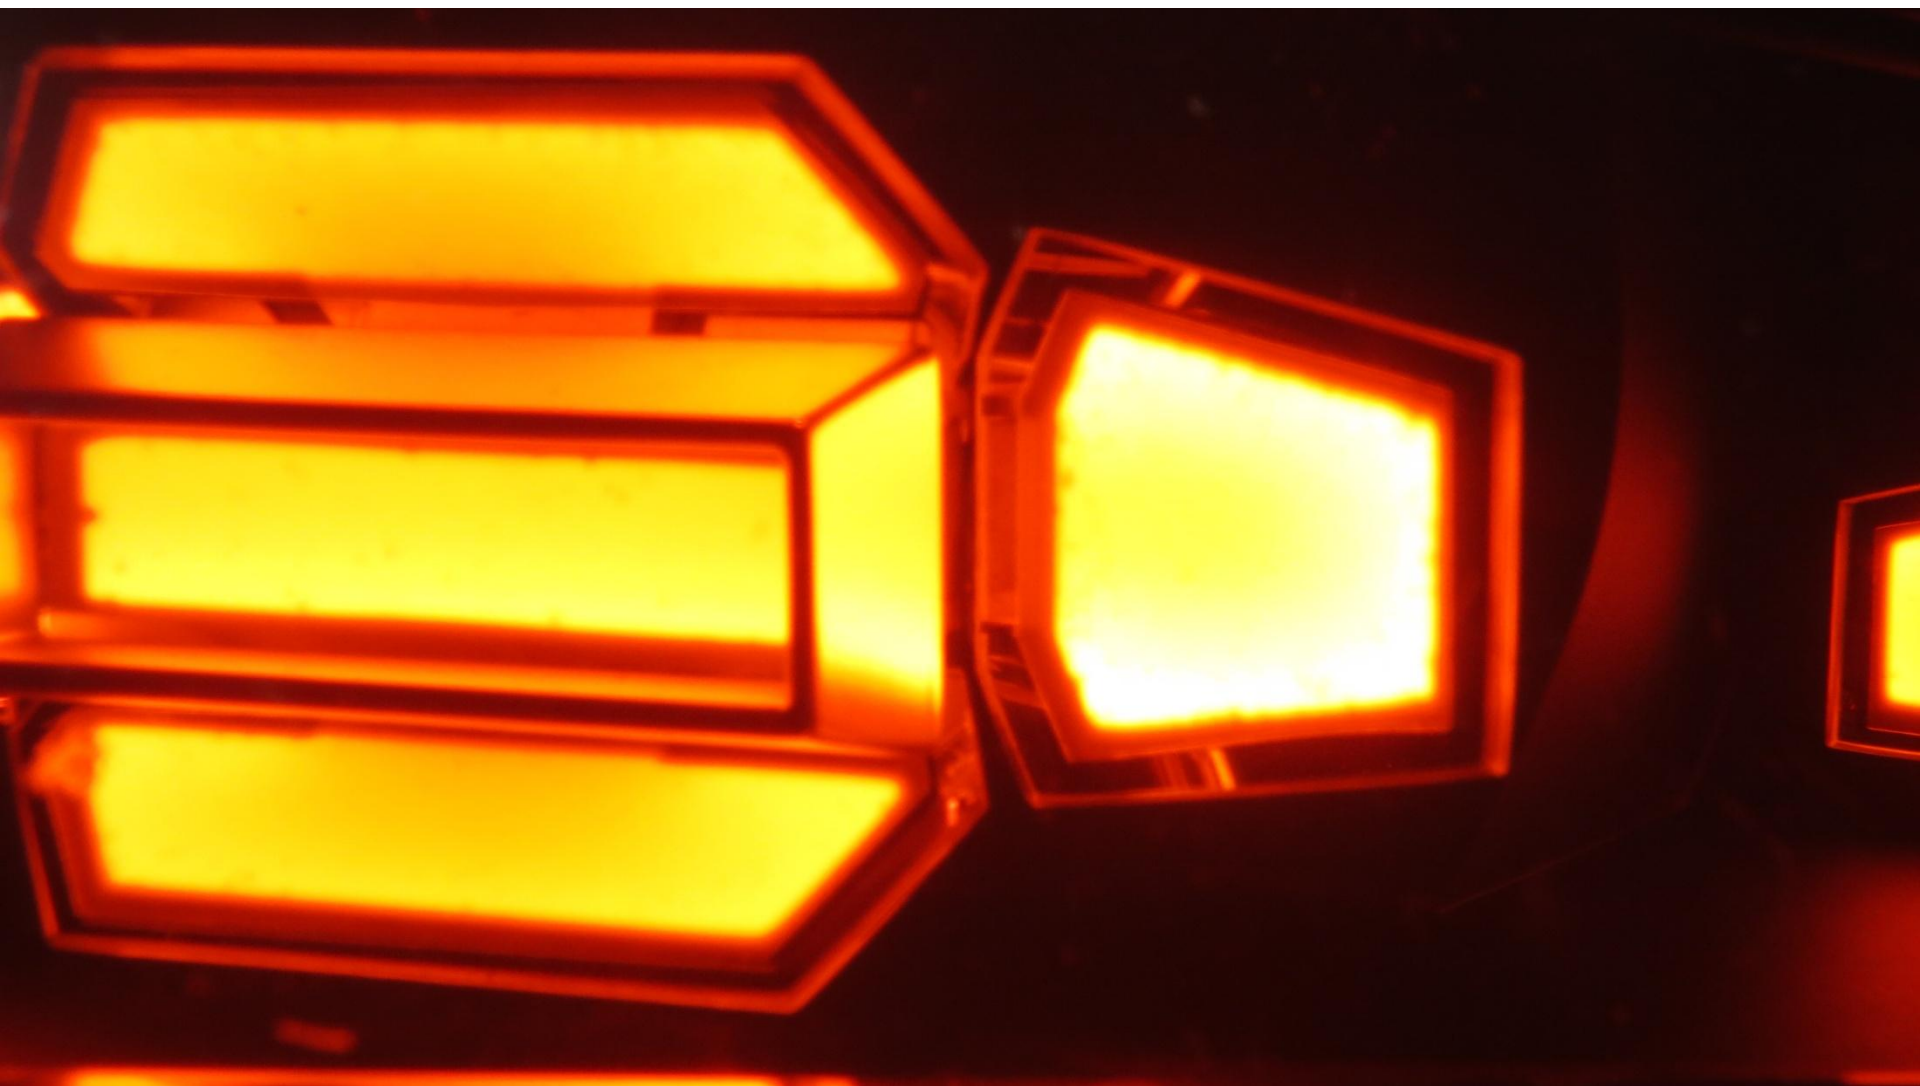

BLACKBODY
Light by Design