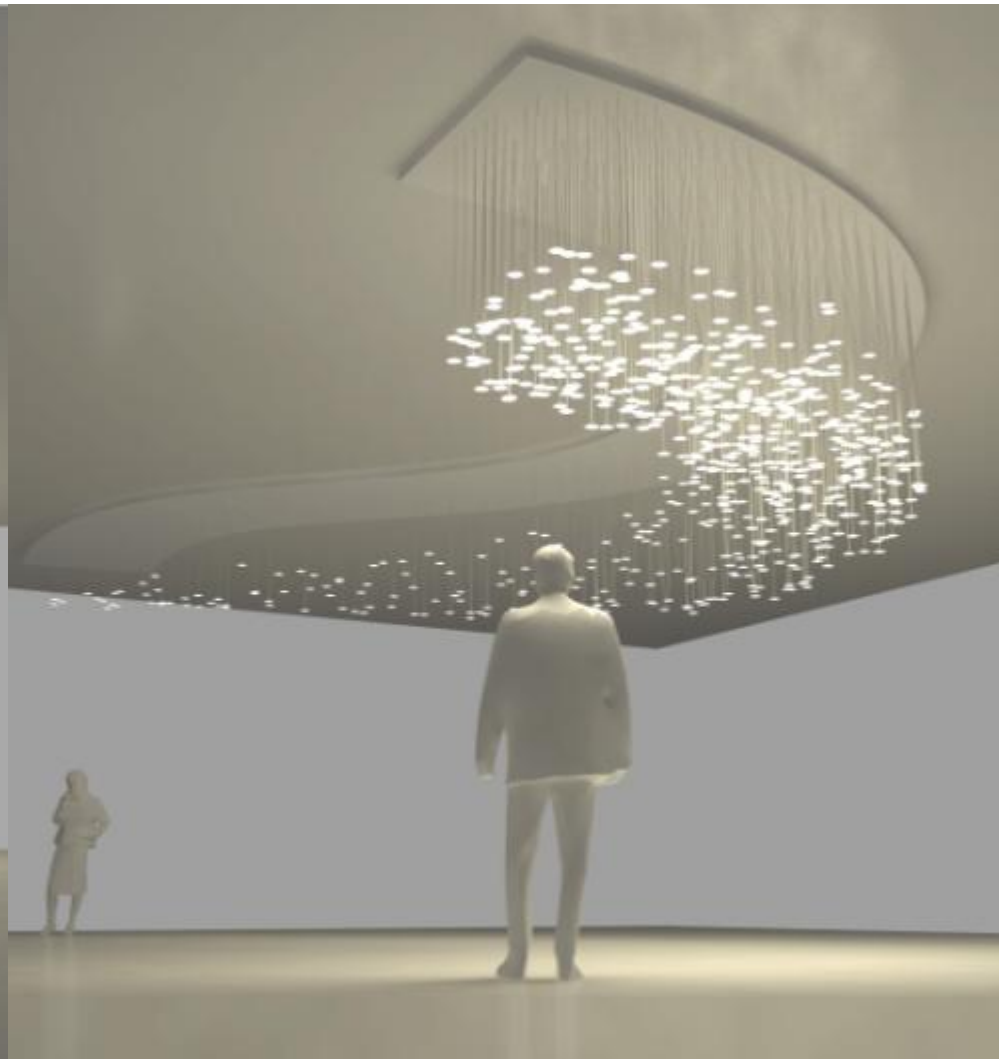

BLACKBODY
Light by Design