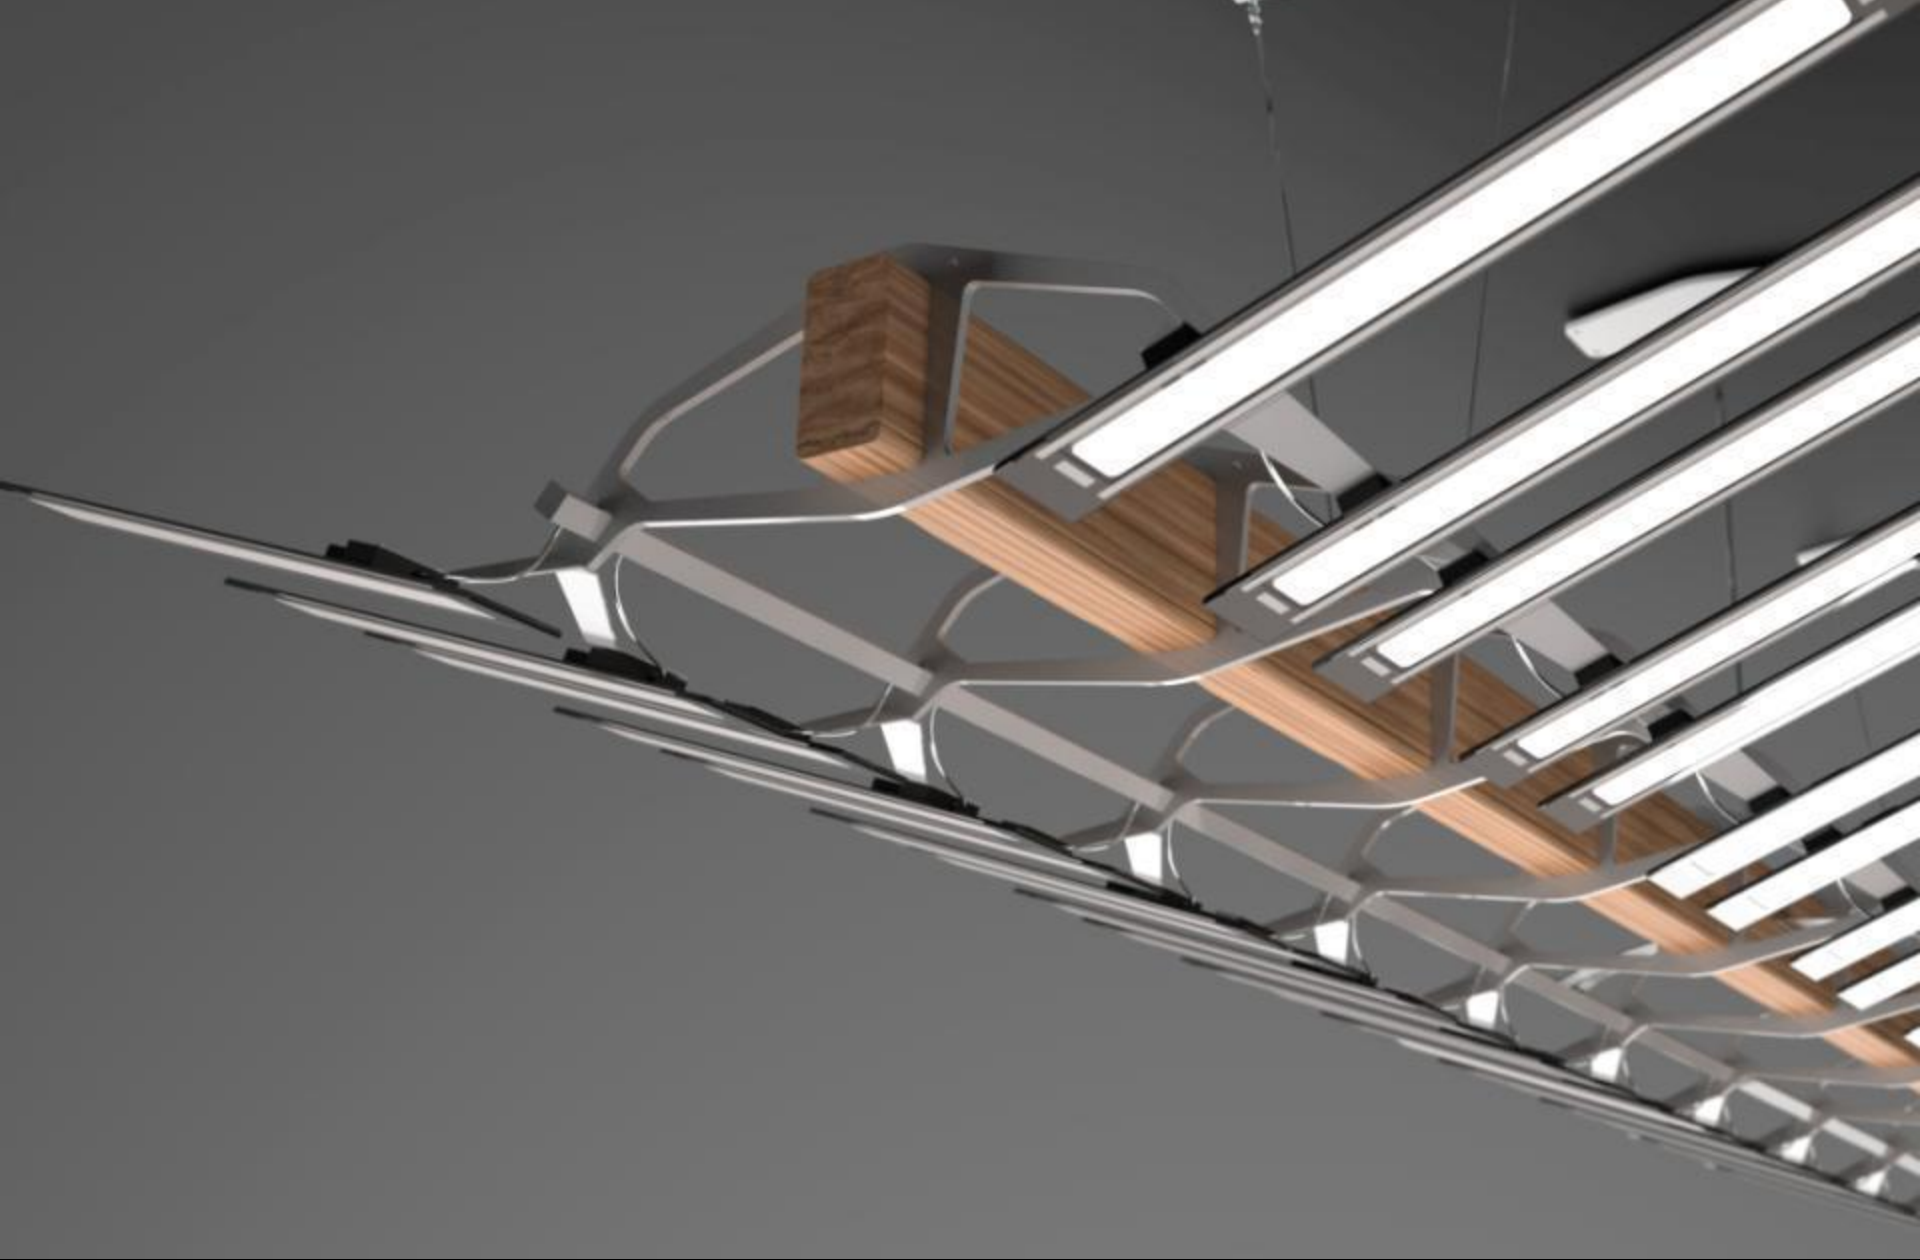

BLACKBODY
Light by Design

"BIG BANG" design by Bertrand Medas (ID-S)

BLACKBODY
Light by Design

BLACKBODY
Light by Design

BLACKBODY
Light by Design

BLACKBODY
Light by Design

BLACKBODY
Light by Design

BLACKBODY
Light by Design