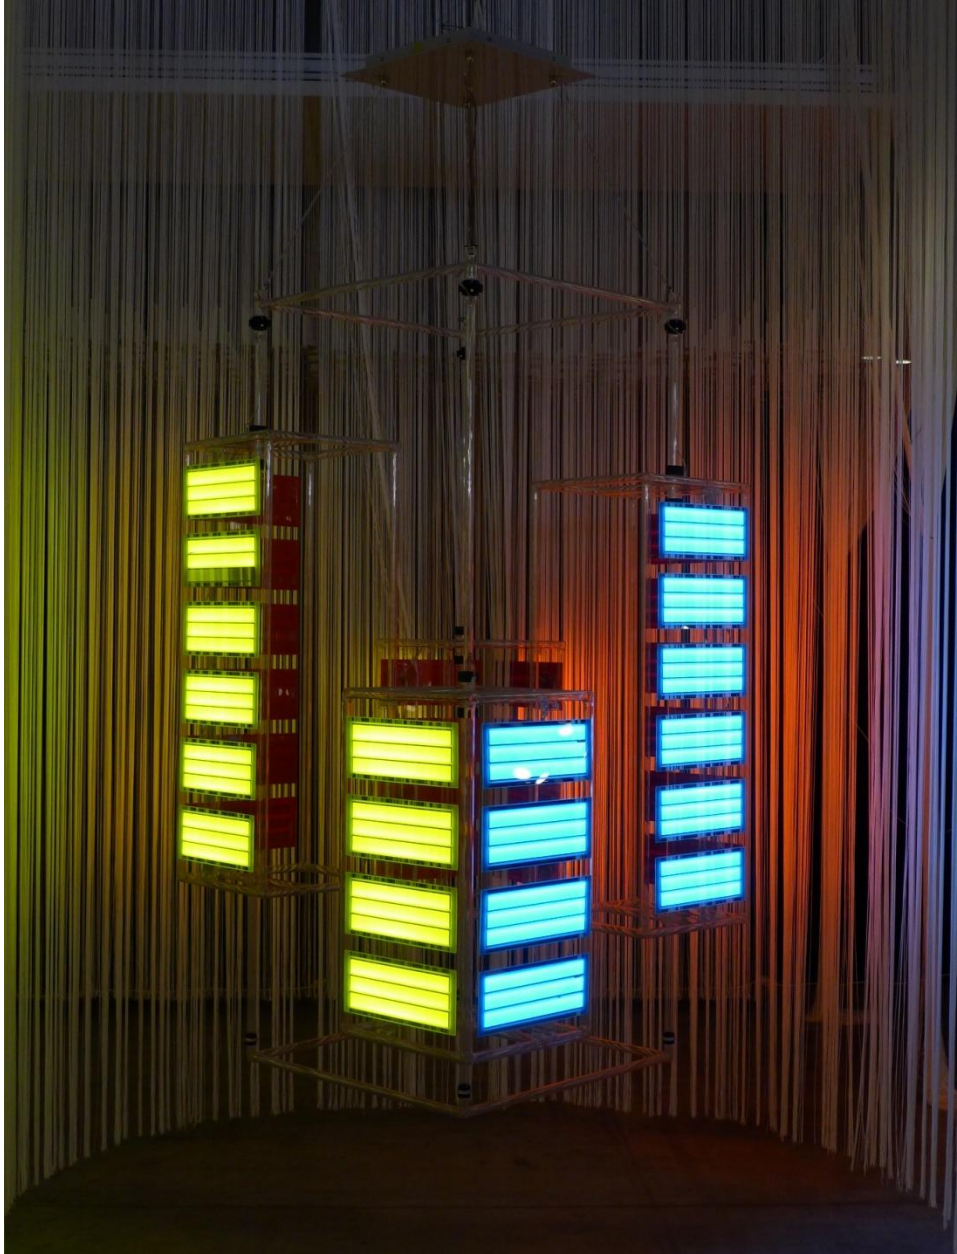

BLACKBODY
Light by Design