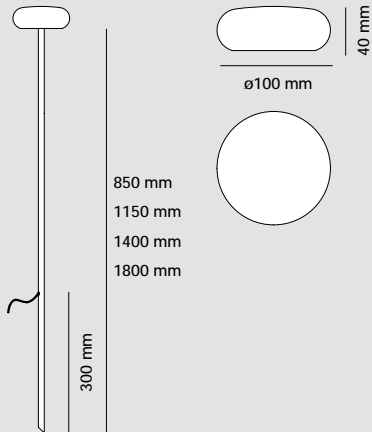

Designed by Maurizio Quargnale

Article code* / Codice articolo*

1112A-396-30173
1112A-396-30182
1112A-396-30191
1112A-396-30192

Tube Height / Altezza tubo

850mm
1150mm
1400mm
1800mm

Weight / Peso

1,0kg

Materials / Materiali

Tube Height / Altezza tubo

850mm
1150mm
1400mm
1800mm

Weight / Peso

1,0kg

Materials / Materiali

BETALY®

Light source / sorgente luminosa

LED 4,5W