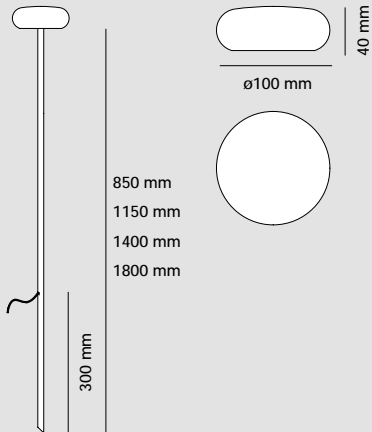

Designed by Maurizio Quargnale

Article code* / Codice articolo*

1112A-396-30173
1112A-396-30182
1112A-396-30191
1112A-396-30192

Tube Height / Altezza tubo

850mm
1150mm
1400mm
1800mm

Weight / Peso

1,0kg

Materials / Materiali

Tube Height / Altezza tubo

850mm
1150mm
1400mm
1800mm

Weight / Peso

1,0kg

Materials / Materiali

BETALY®

Light source / sorgente luminosa

LED 4,5W

80

1112C OOLITE ROUGH

Designed by Maurizio Quargnale

Article code* / Codice articolo*

- 1112C-396-30173
- 1112C-396-30182
- 1112C-396-30191
- 1112C-396-30192

Tube Height / Altezza tubo

- 850mm
- 1150mm
- 1400mm
- 1800mm

Tube Height / Altezza tubo

- 850mm
- 1150mm
- 1400mm
- 1800mm

Weight / Peso

1,0kg

Materials / Materiali

BETALY®

Light source / sorgente luminosa

LED 4,5W