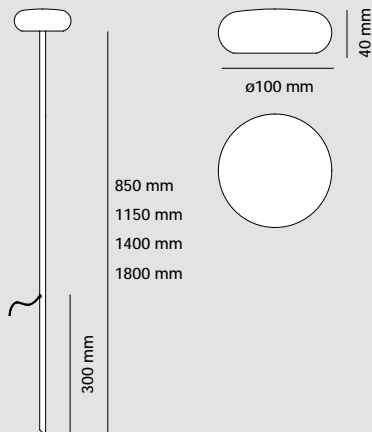

1112B OOLITE GRIT

Designed by Maurizio Quargnale

Article code* / Codice articolo*

1112B-396-30173
1112B-396-30182
1112B-396-30191
1112B-396-30192

Tube Height / Altezza tubo

850mm
1150mm
1400mm
1800mm

Weight / Peso

1,0kg

Materials / Materiali

BETALY®

Light source / sorgente luminosa

LED 4,5W

Tension / Tensione

24Vdc

Remote constant voltage driver is required / Necessità di alimentatore remoto tensione costante

Colour temperature / Tonalità

3000K

Lumen

600lm

CRI

80