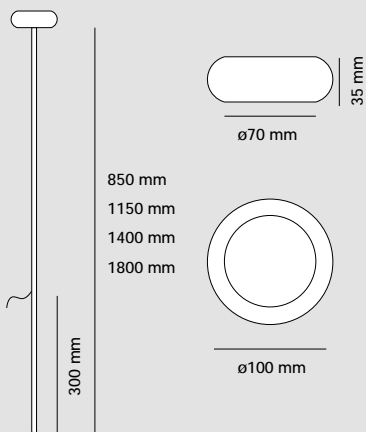

1112D OOLITE CUP

Designed by Maurizio Quargnale

Article code* / Codice articolo*

- 1112D-396-30173
- 1112D-396-30182
- 1112D-396-30191
- 1112D-396-30192

Tube Height / Altezza tubo

- 850mm
- 1150mm
- 1400mm
- 1800mm

Weight / Peso

1,0kg

Materials / Materiali

BETALY®

Light source / sorgente luminosa

LED 4,5W

Tension / Tensione

24Vdc

Remote constant voltage driver is required / Necessità di alimentatore remoto tensione costante

Colour temperature / Tonalità

3000K

Lumen

600lm

CRI

80

*Colors of the material / Colori del materiale

Drivers*

Power supply code / Codice alimentatore	026.258	026.259	026.301
Power / Potenza	12W - 24Vdc	36W - 24Vdc	24W - 24Vdc
Protection degree / Grado di protezione	IP20	IP20	IP20
Measurements / Misure	112x45x16mm	169x27x19mm	164x38x25mm
Dimming / Dimmerazione	ON/OFF	ON/OFF	DIM PUSH / DALI / 0-10V / 1-10 V
Input / Ingresso	IN 220-240V~	IN 220-240V~	IN 220-240V~

*Available on request IP67 / Disponibile su richiesta IP67