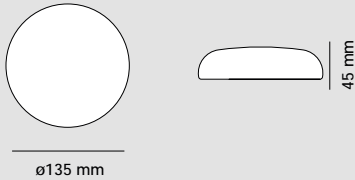

1115F OOLITE TERRA

Designed by Maurizio Quargnale

Article code* / Codice articolo*

1115F-396-30173

Weight / Peso

0,8kg

Materials / Materiali

BETALY®

Light source / sorgente luminosa

LED 4,5W

Tension / Tensione

24Vdc

Remote constant voltage driver is required / Necessità di alimentatore remoto tensione costante

Colour temperature / Tonalità

3000K

Lumen

600lm

CRI

80