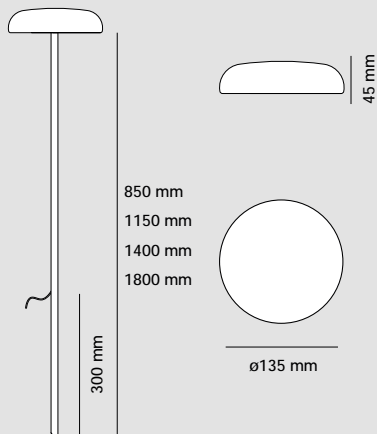

1115C OOLITE BIG

Designed by Maurizio Quargnale

Article code* / Codice articolo*

- 1115C-396-30173
- 1115C-396-30182
- 1115C-396-30191
- 1115C-396-30192

Tube Height / Altezza tubo

- 850mm
- 1150mm
- 1400mm
- 1800mm

Weight / Peso

1,5kg

Materials / Materiali

BETALY®

Light source / sorgente luminosa

LED 4,5W

Tension / Tensione

24Vdc

Remote constant voltage driver is required / Necessità di alimentatore remoto tensione costante

Colour temperature / Tonalità

3000K

Lumen

600lm

CRI

80

*Colors of the material / Colori del materiale

Drivers*

Power supply code / Codice alimentatore	026.258	026.259	026.301
Power / Potenza	12W - 24Vdc	36W - 24Vdc	24W - 24Vdc
Protection degree / Grado di protezione	IP20	IP20	IP20
Measurements / Misure	112x45x16mm	169x27x19mm	164x38x25mm
Dimming / Dimmerazione	ON/OFF	ON/OFF	DIM PUSH / DALI / 0-10V / 1-10 V
Input / Ingresso	IN 220-240V~	IN 220-240V~	IN 220-240V~

*Available on request IP67 / Disponibile su richiesta IP67